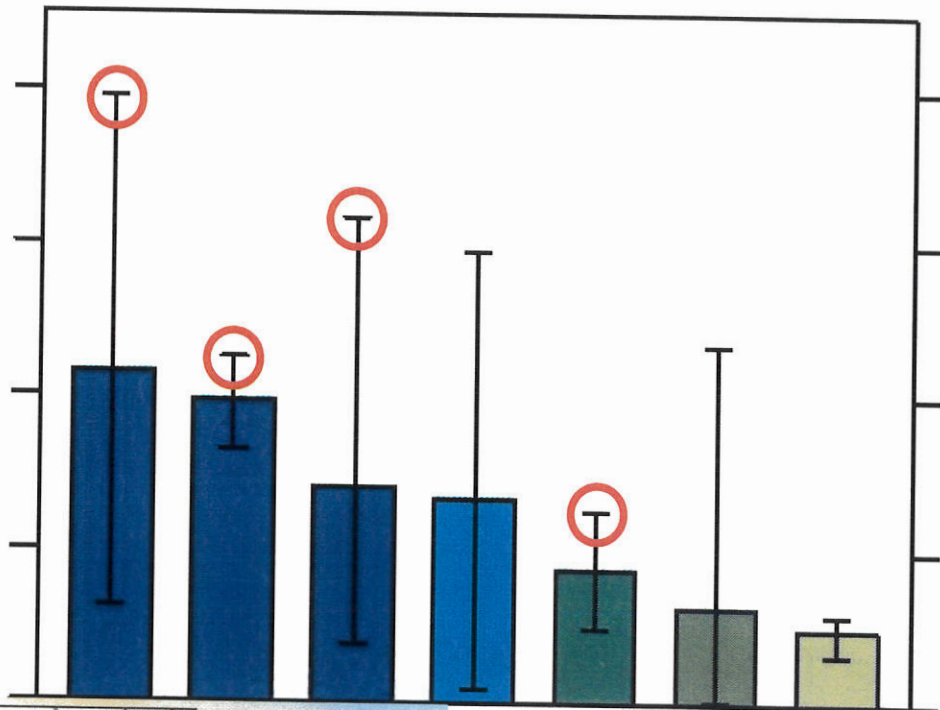

**Live Tree
Carbon Potential:**

- Coast Range Region
- Tongass NF
- Cascade Region
- Amazon Rain Forest

250 Year

145 Year

45 Year

Two fully regulated forests and the natural coastal forest to scale.

Yesterday set a new record for CO₂ this year. Which means it's also the new all-time record since civilization began. 412.37 PPM in the atmosphere at NOAA's Mauna Loa monitoring station in HI.