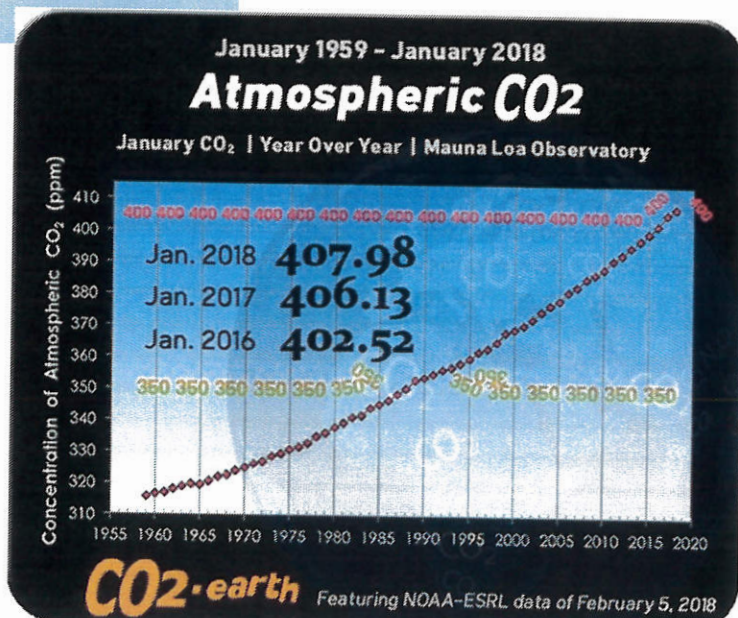

**Live Tree
Carbon Potential:**

- Coast Range Region
- Tongass NF
- Cascade Region
- Amazon Rain Forest

250 Year

145 Year

45 Year

Two fully regulated forests and the natural coastal forest to scale.

Yesterday set a new record for CO₂ this year. Which means it's also the new all-time record since civilization began. 412.37 PPM in the atmosphere at NOAA's Mauna Loa monitoring station in HI.