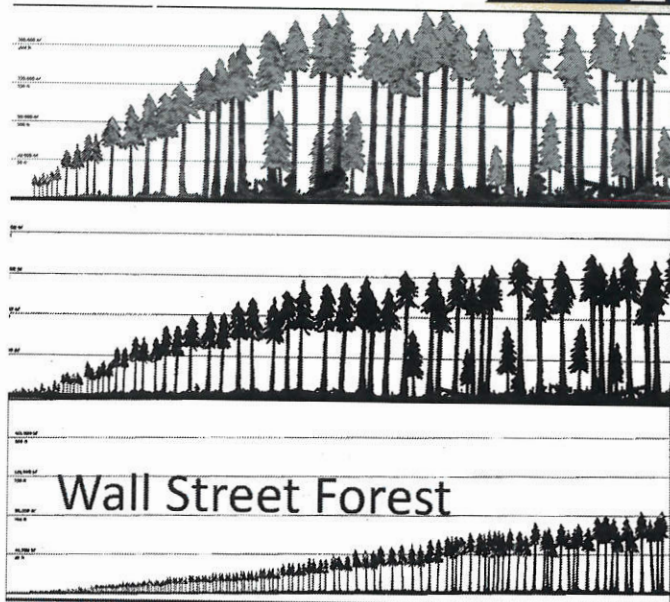

**Live Tree
Carbon Potential:**

- Coast Range Region
- Tongass NF
- Cascade Region
- Amazon Rain Forest

250 Year

145 Year

45 Year

Two fully regulated forests and the natural coastal forest to scale.

Yesterday set a new record for CO₂ this year. Which means it's also the new all-time record since civilization began. 412.37 PPM in the atmosphere at NOAA's Mauna Loa monitoring station in HI.