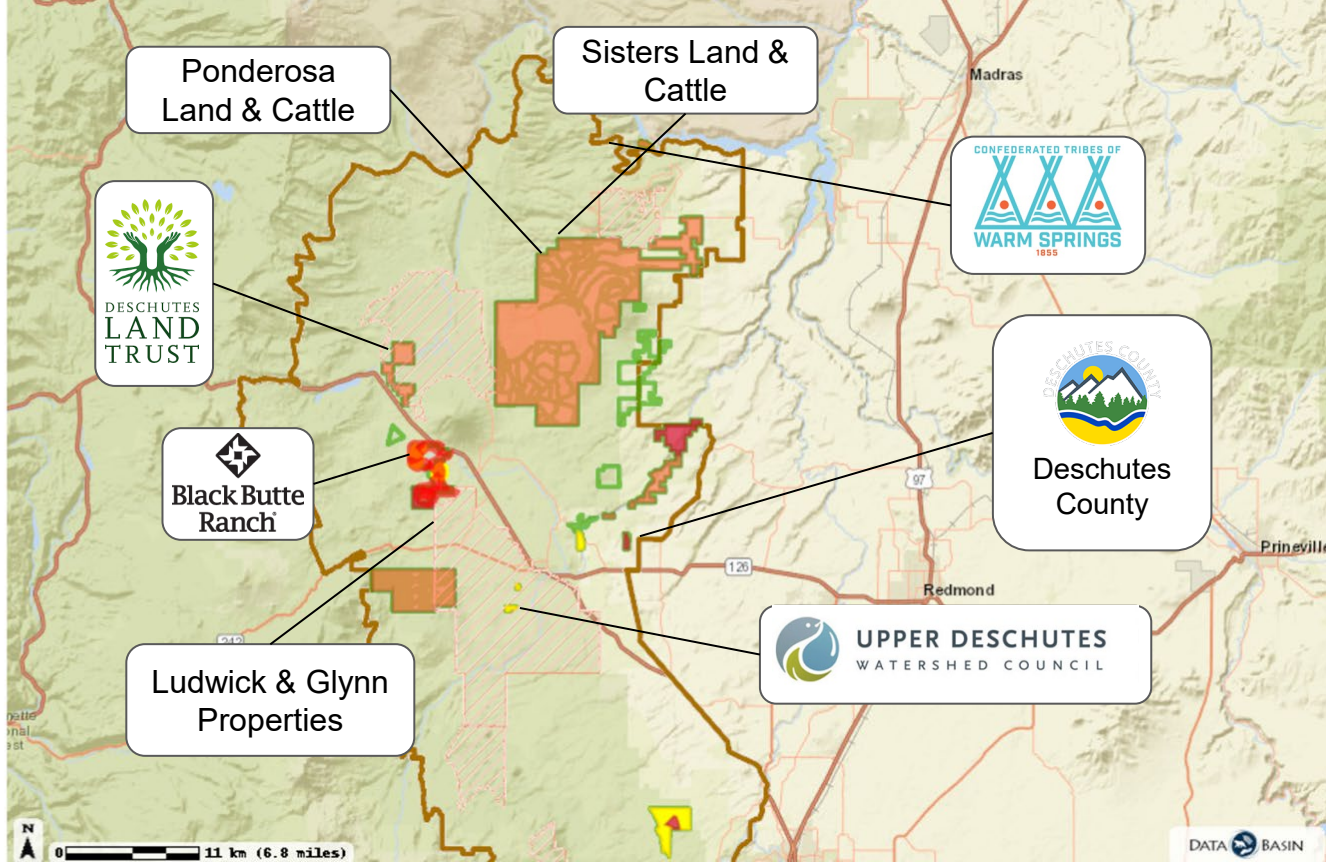

Central Oregon Shared Stewardship Alliance

**LANDSCAPE
RESILIENCY**
PROJECT

COFSF

Central Oregon
Forest Stewardship
Foundation

COSSA Framework

Relationships:

Connect
restoration
partners

Restoration:

Identify and
address priority
restoration needs

Process:

Share information
and resources

People:

Address human uses
and restoration needs

FOURTH

COFSF Central Oregon
Forest Stewardship
Foundation

M
I
D
D
L
E

SOUTH HUCOS

COFSF

Central Oregon
Forest Stewardship
Foundation

Tribal

State

Private, Non-Industrial

Non-Federal

Private, Industrial