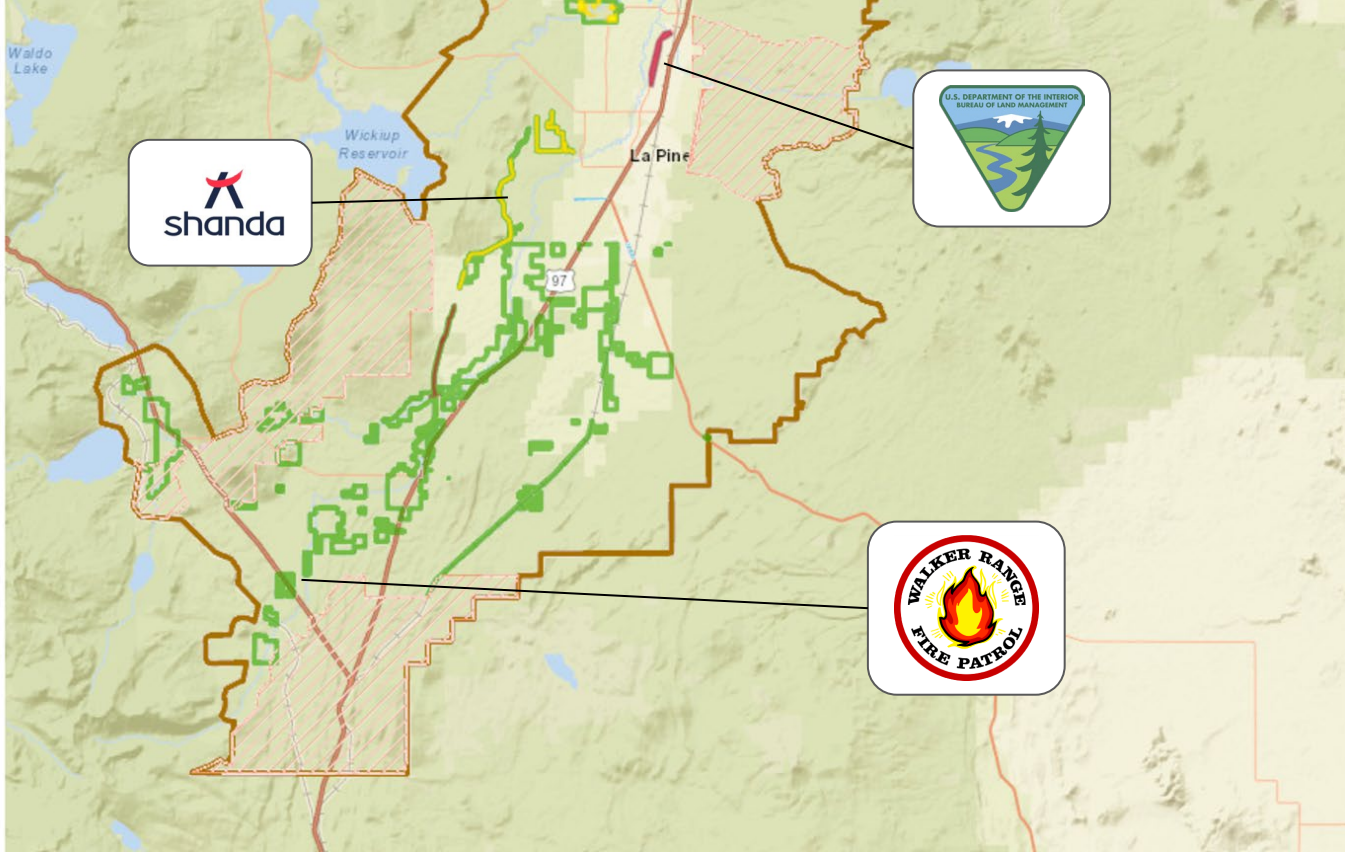

SOUTH HUCOS

COFSF

Central Oregon
Forest Stewardship
Foundation