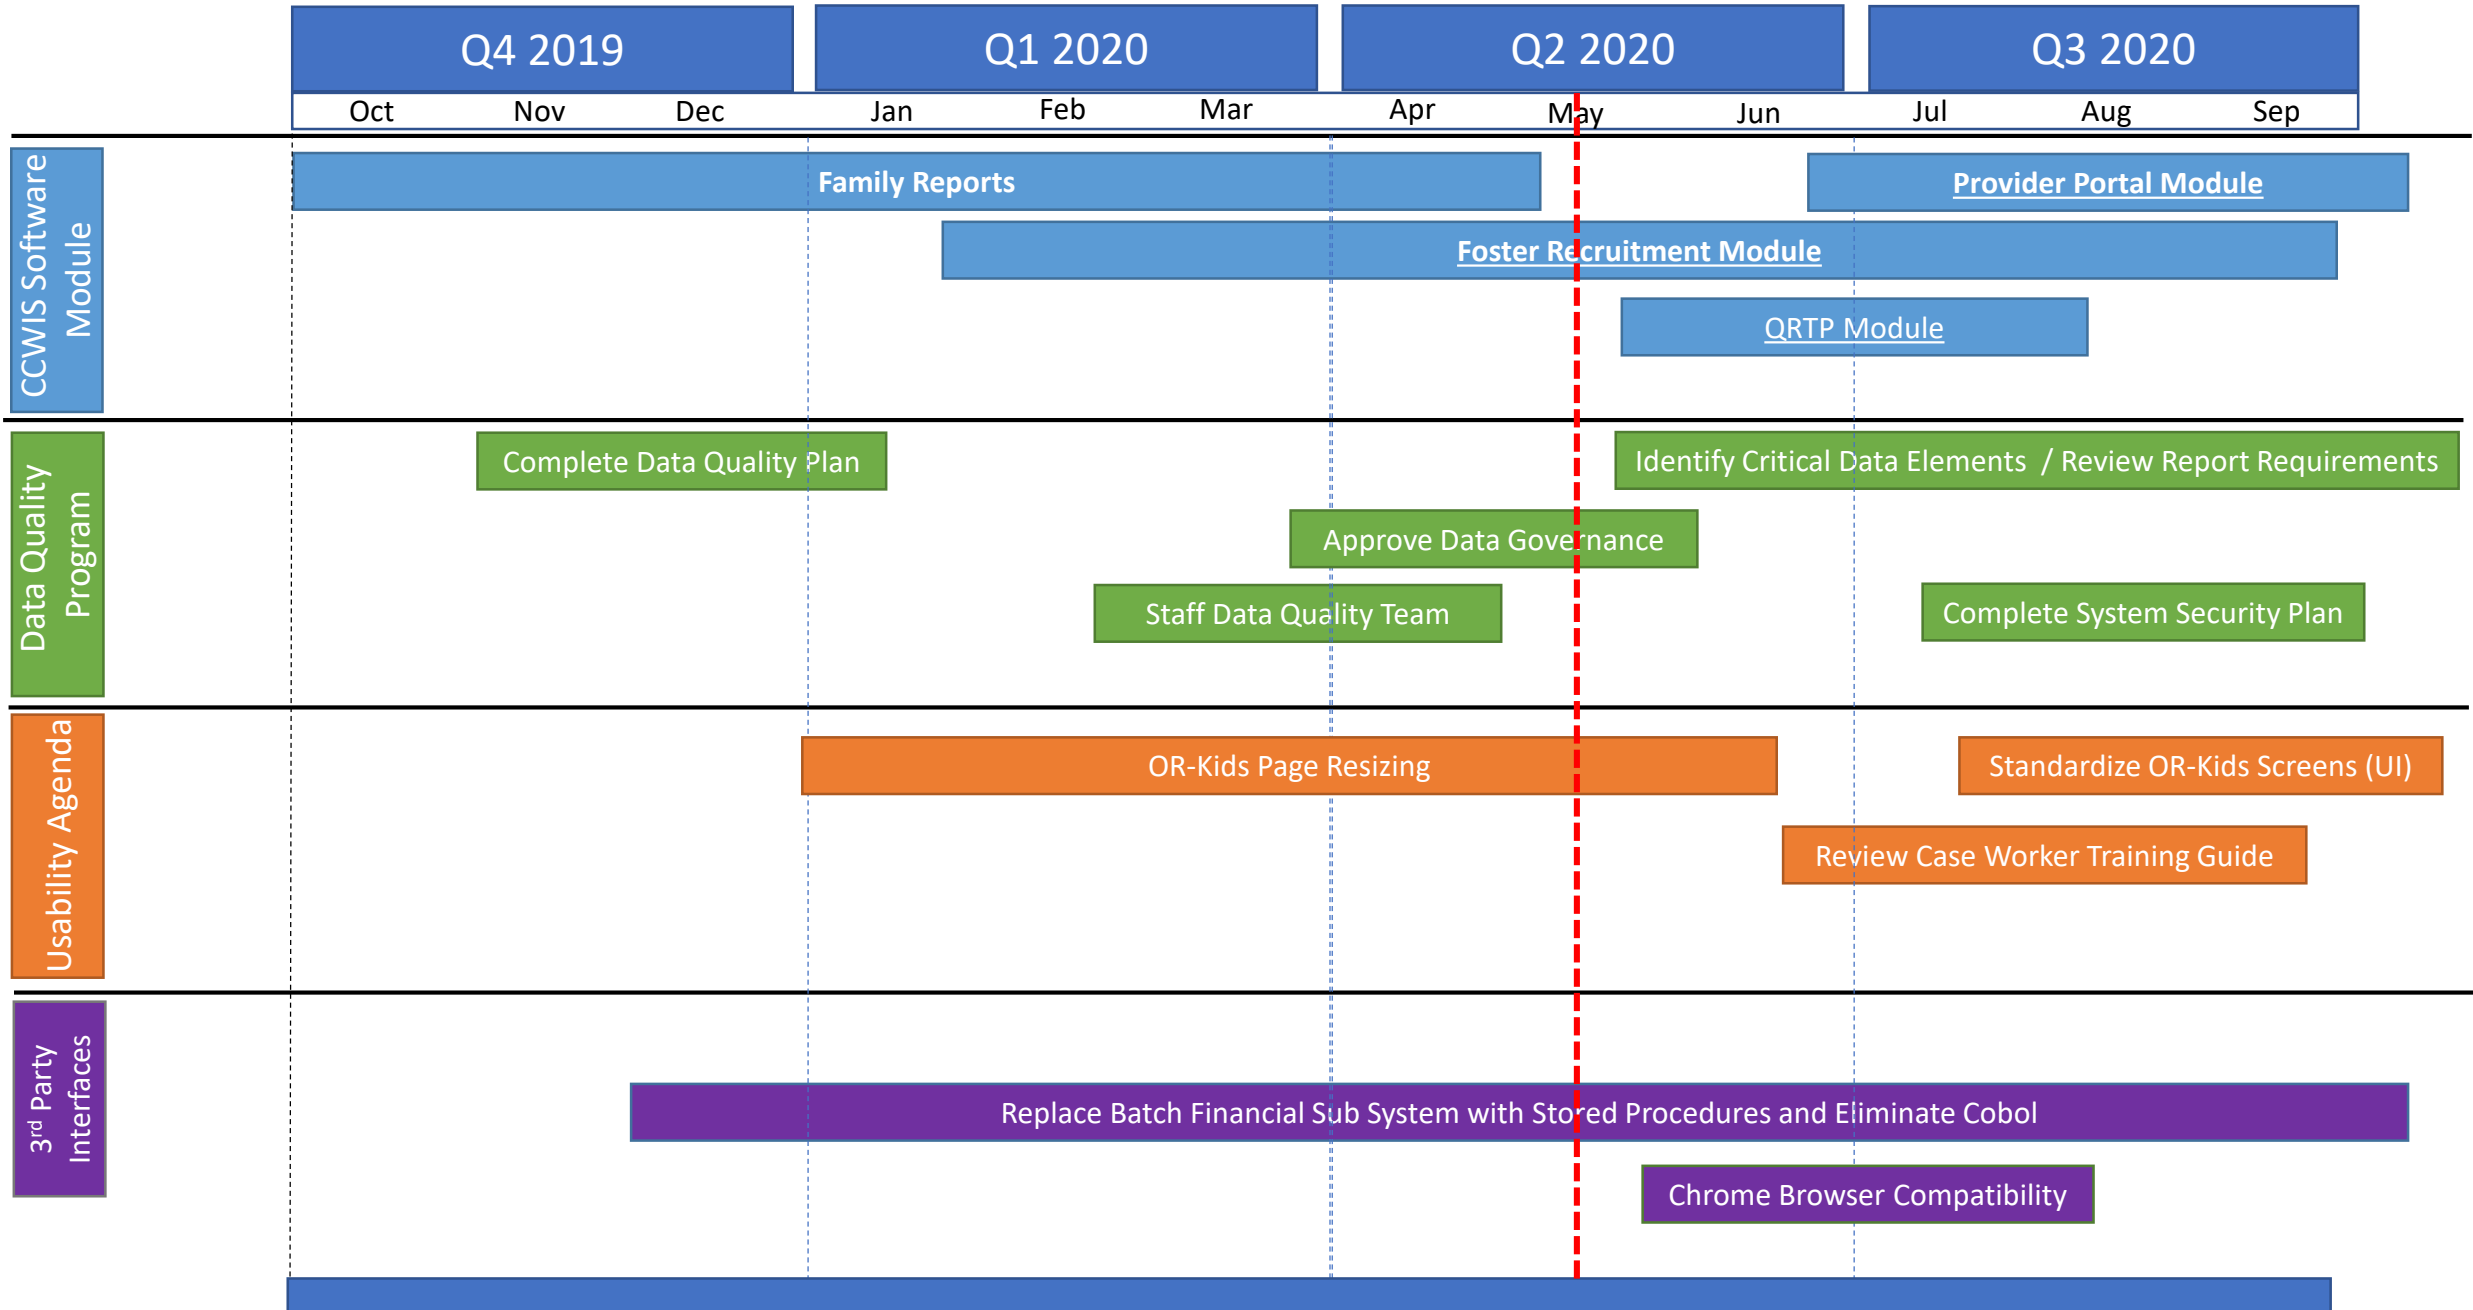

# Quarterly Technology Security Service Quality

# Quarterly Technology Security Service Quality

CCWIS Software Module

Data Quality Program

User Training & Design

3rd Party Interfaces

Exchanges Module

Maintain Case Module

Data Quality Program

User Training & Design

3rd Party Interfaces