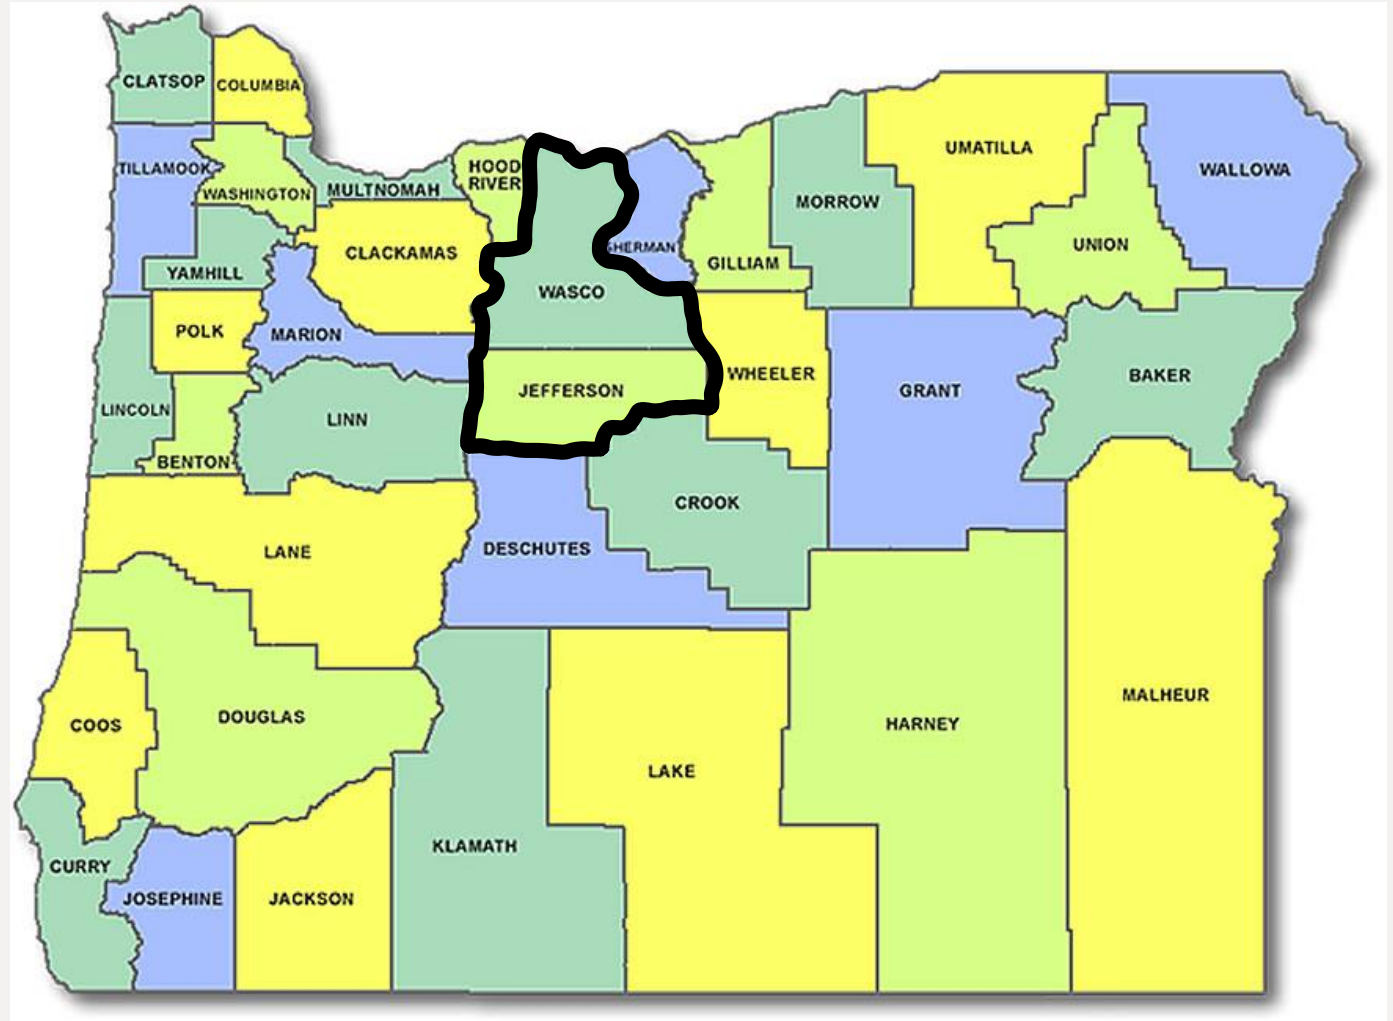

Burns Paiute

est. 1972

Burns Paiute Tribe

Coquille Indian Tribe

The Confederated Tribes of Coos, Lower Umpqua and Siuslaw Indians

The Confederated Tribes of Grand Ronde

The Confederated Tribes of Siletz Indians

The Confederated Tribes of Umatilla Indian Reservation

The Confederated Tribes of Warm Springs

Cow Creek Band of Umpqua Tribe of Indians

The Klamath Tribes

Native American Rehabilitation Association