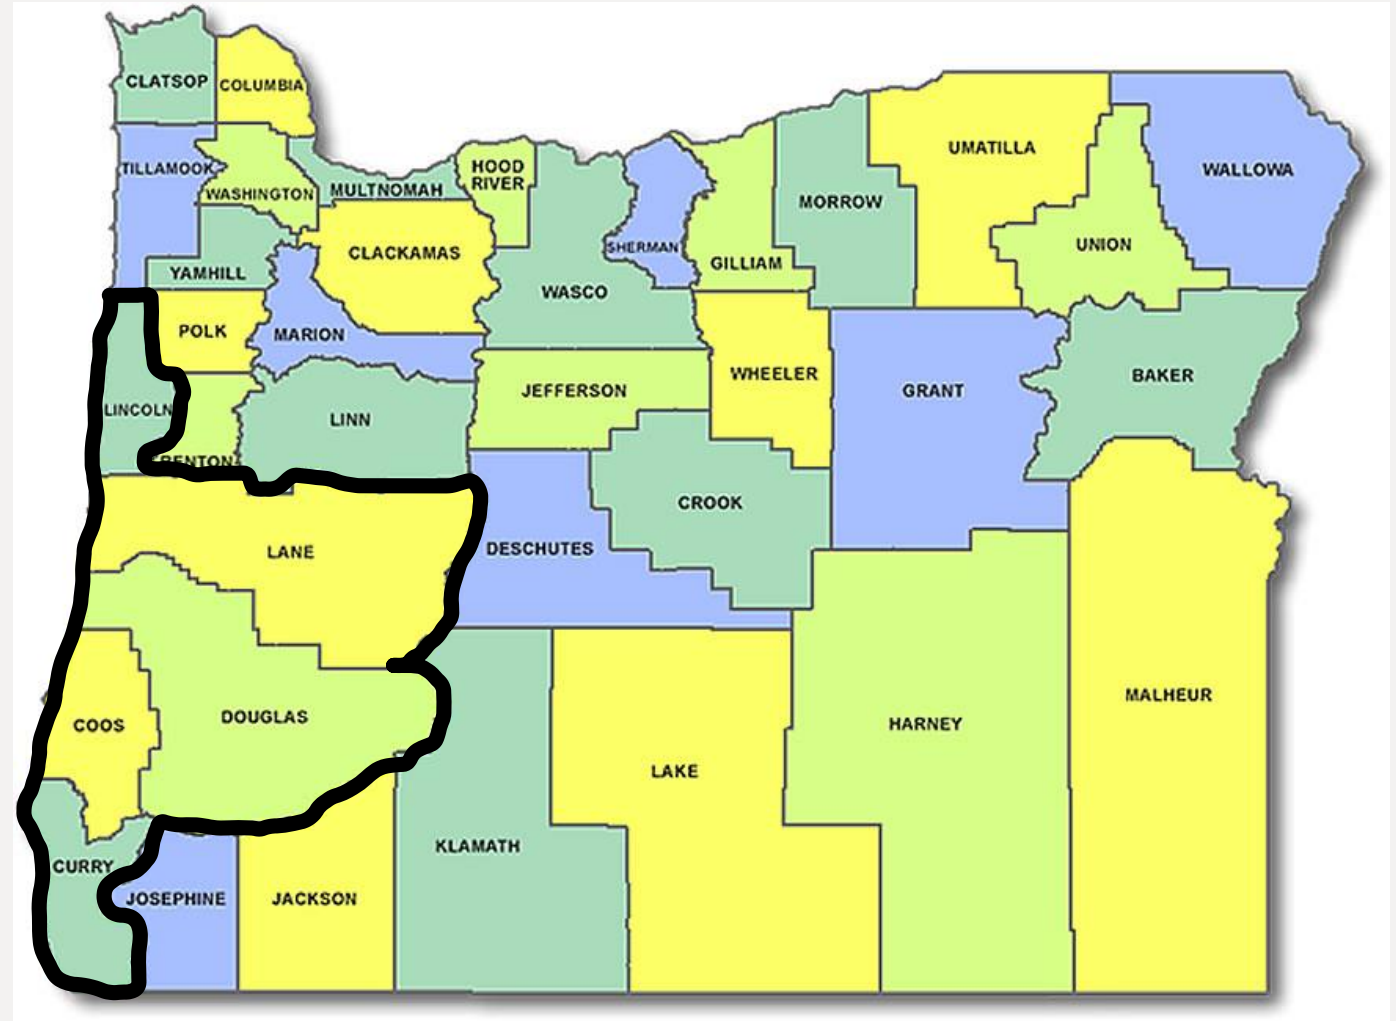

Burns Paiute

est. 1972

Burns Paiute Tribe

Coquille Indian Tribe

The Confederated Tribes of Coos, Lower Umpqua and Siuslaw Indians

The Confederated Tribes of Grand Ronde

The Confederated Tribes of Siletz Indians

The Confederated Tribes of Umatilla Indian Reservation

The Confederated Tribes of Warm Springs

Cow Creek Band of Umpqua Tribe of Indians

The Klamath Tribes

Native American Rehabilitation Association