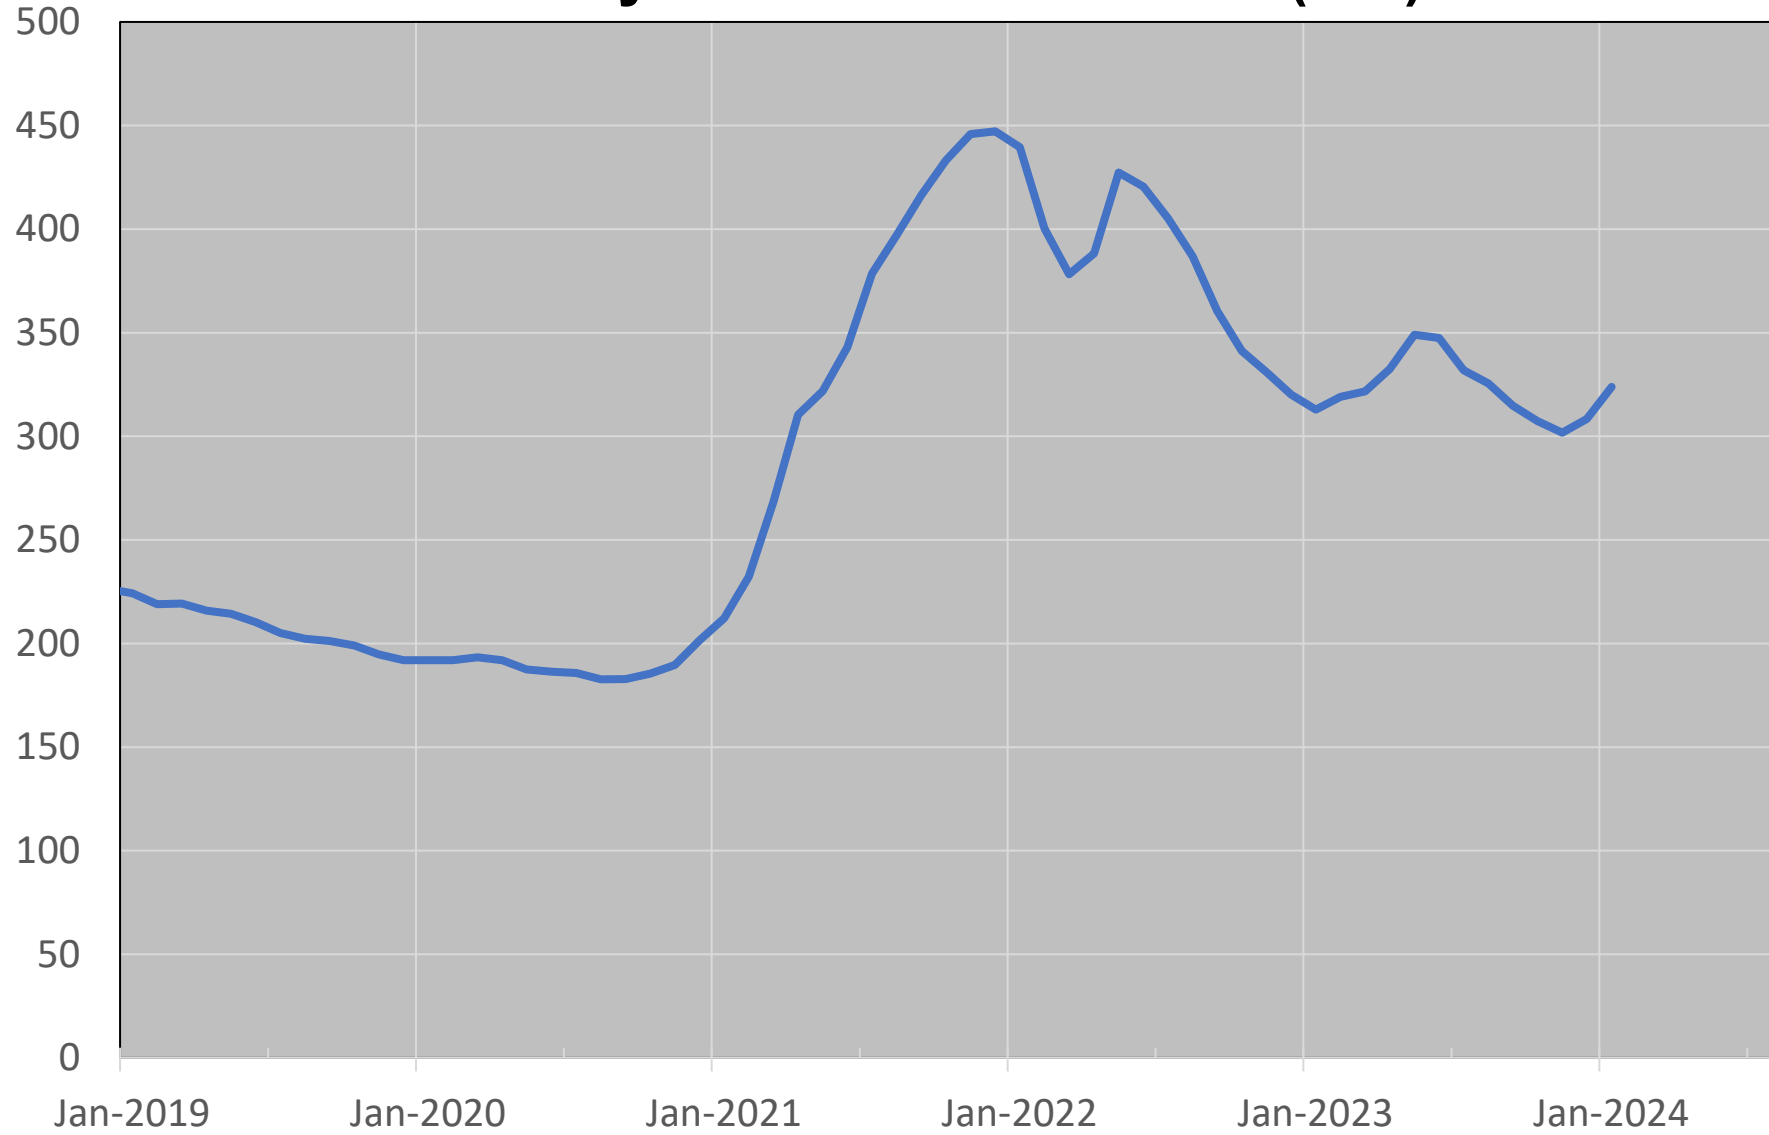

ODOT Monthly Steel Material Value (MV) Index

Note: The last 5 months of data shown on this chart are preliminary values.