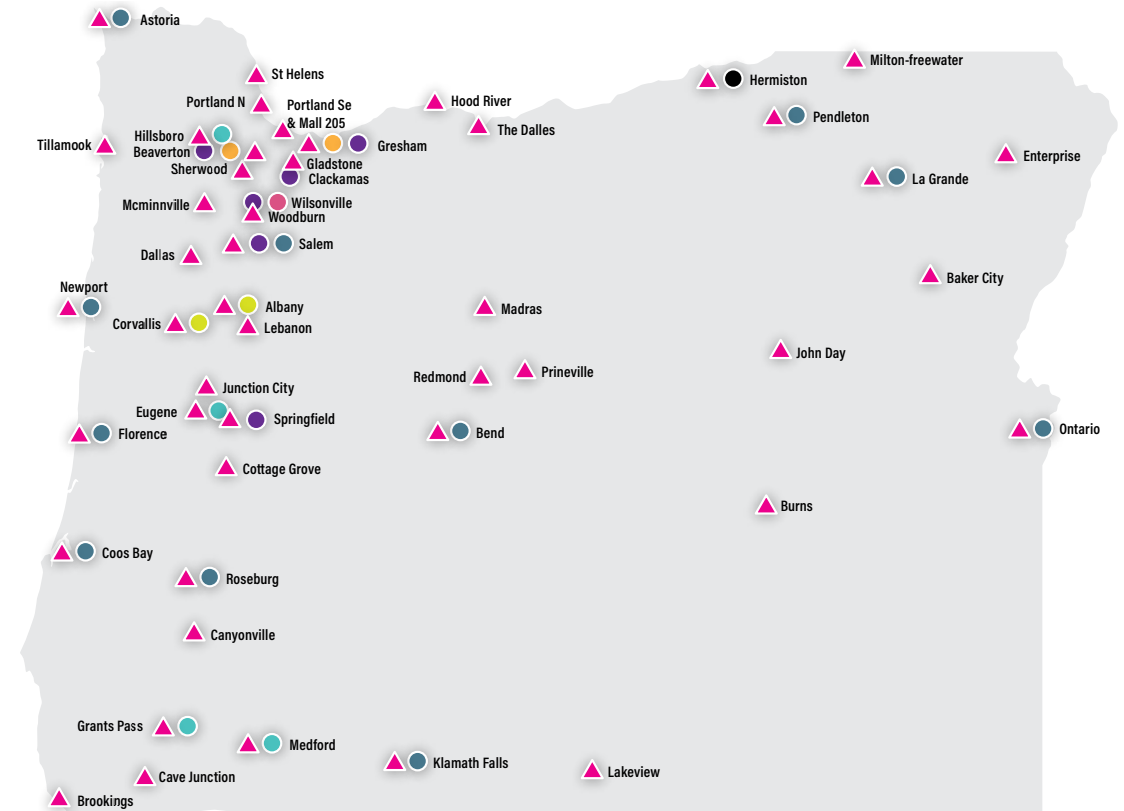

Class C Drive Test Locations

Class C testing businesses offer DMV drive tests for first-time driver license applicants, and others who require testing and are otherwise eligible for a driver license.

Some individuals, such as people who are in the at-risk program and others who require specialized testing, may be ineligible to take a test with a third party. You can find out if you're eligible by contacting DMV or a third party testing business.

DMV Offices and Approved Class C Testing Route Locations

ALBANY ▲ ●	EUGENE ▲ ●	LAKEVIEW ▲	ROSEBURG ▲ ●
ASTORIA ▲ ●	FLORENCE ▲ ●	MALL 205 ▲	SALEM ▲ ●
BAKER CITY ▲	GLADSTONE ▲	MCMINNVILLE ▲	SHERWOOD ▲
BEAVERTON ▲ ●	GRANTS PASS ▲ ●	MEDFORD ▲ ●	SPRINGFIELD ▲ ●
BEND ▲ ●	GRESHAM ▲ ●	MILTON-FREEWATER ▲	ST HELENS ▲
BROOKINGS ▲	HERMISTON ▲ ●	NEWPORT ▲ ●	THE DALLES ▲
BURNS ▲	HILLSBORO ▲ ●	ONTARIO ▲ ●	TILLAMOOK ▲
CAVE JUNCTION ▲	HOOD RIVER ▲	PENDLETON ▲ ●	WOODBURN ▲
CLACKAMAS ●	JOHN DAY ▲	PORTLAND NE ▲	WILLSONVILLE ● ●
COOS BAY ▲ ●	JUNCTION CITY ▲	PORTLAND SE ▲	
CORVALLIS ▲ ●	KLAMATH FALLS ▲ ●	PRINEVILLE ▲	
ENTERPRISE ▲	LA GRANDE ▲ ●	REDMOND ▲	

Primary Business Address

Contact these business at the locations below to schedule a drive test.

<p>● NW Drivers Ed, LLC 523 SW 4th St Corvallis, OR 97333 nwdriversed.com 541-248-1962</p>	<p>● Oregon Driver Education Center, Inc. 222 High St SE Salem, OR 97301 ODECdrivetest.com 503-581-3783</p>	<p>● Pacific Driver Education 1520 NE 8th St Gresham, OR 97030 pacificdrivereducation.com 503-766-3567</p>	<p>● Southern Oregon Driver Education, Inc. PO Box 1673 Jacksonville, OR 97530 southernoregondrivered.com 541-499-0132</p>
<p>● Training Wheels of Oregon 1109 NE Avery Newport, OR 97365 facebook.com/twodrivered/ 541-961-9753</p>	<p>● HST Oregon LLC 29333 Town Center Lp E #483 Wilsonville, OR 97070 hstoregon.com 503-756-3244</p>	<p>● Hanford Testing Services 2250 SW Kelli Blvd Hermiston, OR 97838 509-942-4742</p>	<p>▲ Oregon DMV Make an appointment: OregonDMV.com</p>