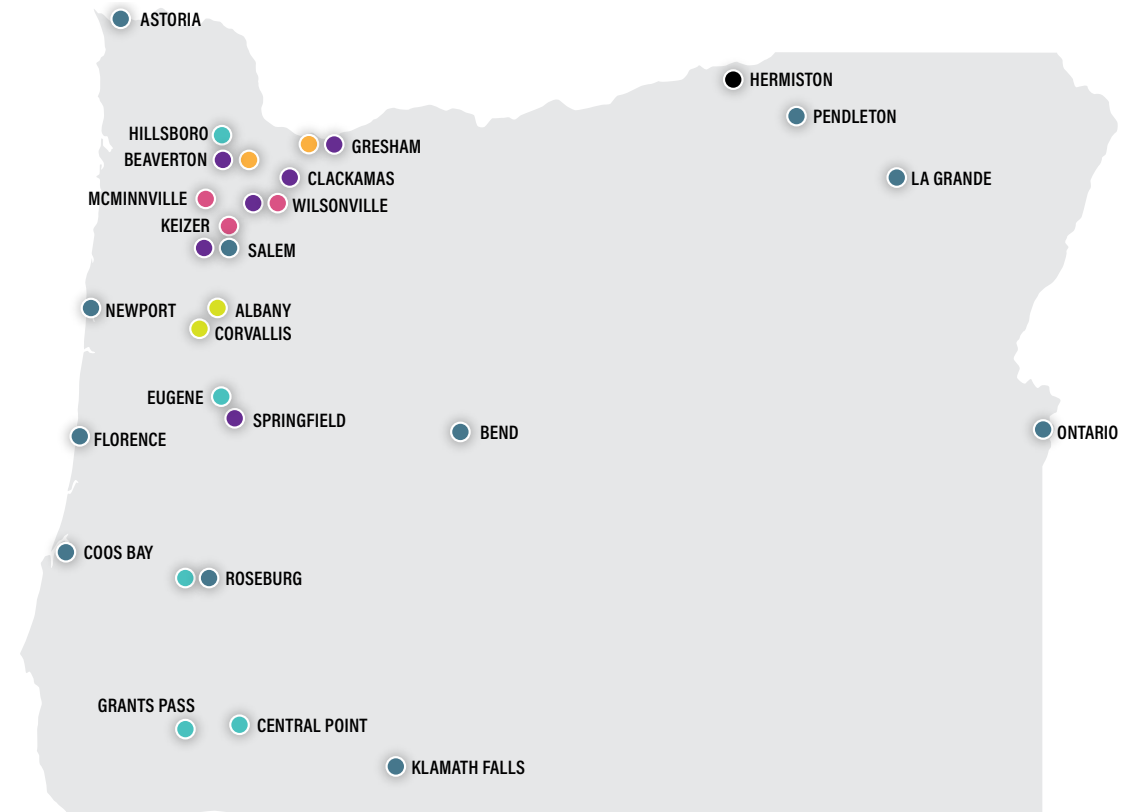

ASTORIA

900 W Marine Dr
Astoria, OR 97103

BEAVERTON

10700 Beaverton Hillsdale
Hwy #215
Beaverton, OR 97005

3800 SW Cedar Hills #190B
Beaverton, OR 97005

BEND

61535 S Highway 97
Bend, OR 97702

2863 Northwest Crossing Dr
Bend, OR 97701

CENTRAL POINT

507 S Front St
Central Point, OR 97502

CLACKAMAS

10121 SE Sunnyside Rd #300
Clackamas, OR 97015

COOS BAY

1611 Virginia Ave
North Bend, OR 97459

CORVALLIS

523 SW 4th St
Corvallis, OR 97333

EUGENE

1061 Chambers St, Suite 2
Eugene OR 97402

FLORENCE

3149 Oak St
Florence, OR 97439

GRANTS PASS

777 7th St #210
Grants Pass, OR 97526

GRESHAM

600 NW Fariss Rd, Suite #120
Gresham, OR 97030

1520 NE 8th St
Gresham, OR 97030

HERMISTON

835 S HWY 395
Hermiston OR, 97838

HILLSBORO

1915 NE Stucki Ave #403
Hillsboro, OR 97006

KEIZER

6450 Keizer Station Blvd NE
Keizer, OR 97303

KLAMATH FALLS

2655 Shasta Way
Klamath Falls, OR 97603

LA GRANDE

2111 Adams Ave
La Grande, OR 97850

MCMINNVILLE

1150 NE Hwy 99W
McMinnville, OR 97128

NEWPORT

1109 NE Avery
Newport, OR 97365

ONTARIO

1410 Westpark Plaza
Ontario, OR 97914

PENDLETON

2203 SW Court Ave
Pendleton, OR 97801

ROSEBURG

815 SE Oak Ave
Roseburg, OR 97470
1409 NE Diamond Lake Blvd
Roseburg, OR 97470

SALEM

3930 Rickey St SE
Salem OR 97317

222 High St SE
Salem, OR 97301

SPRINGFIELD

1126 Gateway Loop #104
Springfield, OR 97477

WILSONVILLE

8855 SW Holly Ln #101
Wilsonville, OR 97070

8855 SW Holly Ln #129
Wilsonville, OR 97070

9699 SW Barber St
Wilsonville, OR 97070

Primary Business Address

Contact these business at the locations below to schedule a drive test.

NW Drivers Ed, LLC

523 SW 4th St
Corvallis, OR 97333
nwdriversed.com
541-248-1962

Oregon Driver Education Center, Inc.

222 High St SE
Salem, OR 97301
ODECdrivetest.com
503-581-3783

Pacific Driver Education

1520 NE 8th St
Gresham, OR 97030
pacificdrivereducation.com
503-766-3567

Southern Oregon Driver Education, Inc.

PO Box 1673
Jacksonville, OR 97530
southernoregondrivered.com
541-499-0132

Training Wheels of Oregon

1109 NE Avery
Newport, OR 97365
facebook.com/twodrivered/
541-961-9753

HST Oregon LLC

8855 SW Holly Lane, #129
Wilsonville, OR 97070
hstoregon.com
503-756-3244

Hanford Testing Services

2250 SW Kelli Blvd
Hermiston, OR 97838
509-942-4742

ODOT is an EEO/AA Employer. This information can be made available in an alternative format by contacting AskODOT at 1-888-ASK-ODOT. ODOT does not discriminate on the basis of disability in admission or access to our programs, services, activities, hiring and employment practices. Questions: 1-877-336-6368 (EEO-ODOT) or through Oregon Relay Service at 7-1-1.