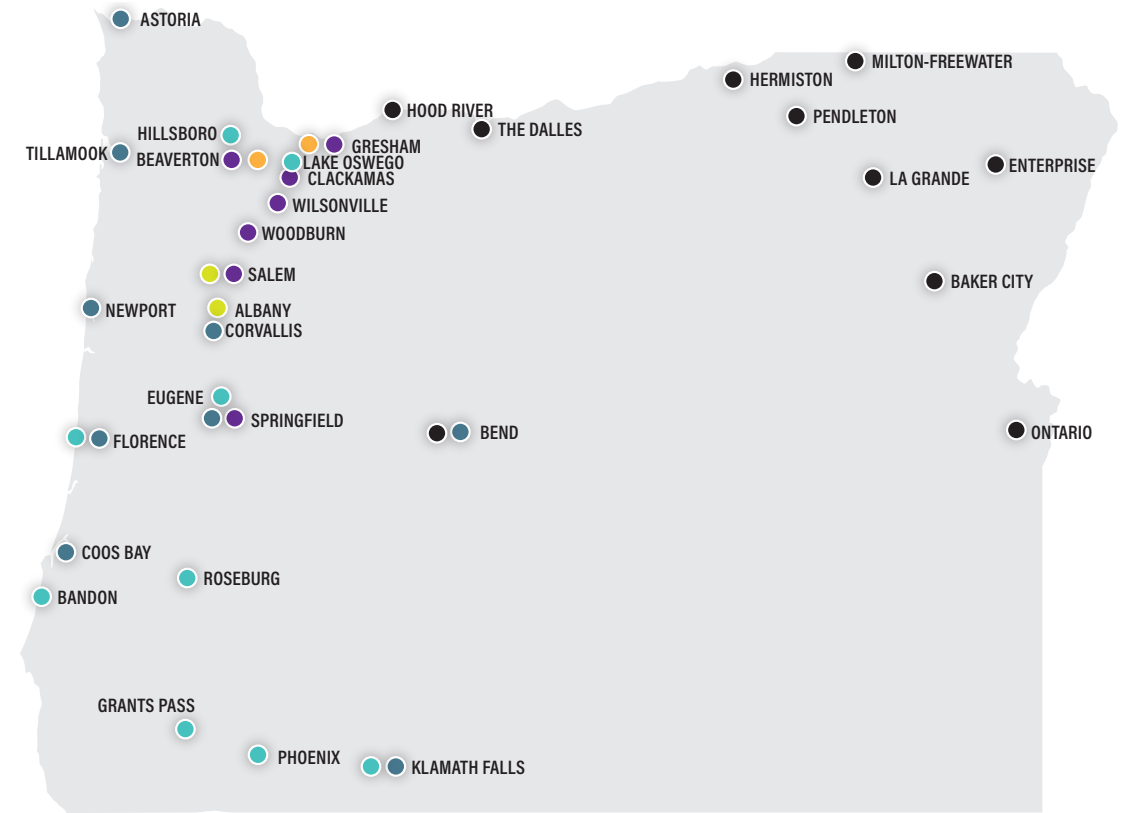

Contracted Class C Testing Businesses

Class C testing businesses offer DMV drive tests for first-time driver license applicants, and others who require testing and are otherwise eligible for a driver license.

Approved Class C Testing Route Locations

ALBANY 548 Pacific Blvd SW	CORVALLIS 2005 NW Circle Blvd	HOOD RIVER 2700 Wasco St	ROSEBURG 815 SE Oak Ave
ASTORIA 900 W Marine Dr	ENTERPRISE 601 W North St	KLAMATH FALLS 2229 N Eldorado Ave 2655 Shasta Way	SALEM 3950 Fairview Industrial Drive SE 2195 Hyacinth St NE #137
BAKER CITY 2300 Resort St	EUGENE 1061 Chambers St Suite D	LA GRANDE 2212 Island Ave #420	SPRINGFIELD 1126 Gateway Loop #104 1028 Harlow Rd
BANDON 1200 11th St SW	FLORENCE 1570 Kingwood St 3149 Oak St	LAKE OSWEGO 5 Centerpointe Drive #400	ST. HELENS 58690 Ross Rd Warren OR
BEAVERTON 10700 Beaverton Hillsdale Hwy #215 3800 SW Cedar Hills #190B	GRANTS PASS 777 7th St #210	MILTON-FREEWATER 455 N Columbia St	THE DALLES 700 Union St Ste #230
BEND 61535 S Highway 97 1900 NE 3rd St 328 NW Bond St	GRESHAM 24111 NE Halsey St Wood Village, OR 1520 NE 8th St	NEWPORT 1109 NE Avery	TILLAMOOK 4301 Third St
CLACKAMAS 10121 SE Sunnyside Rd #300	HERMISTON 256 E Hurlburt Ave Ste 108	ONTARIO 1410 Westpark Plaza	WILSONVILLE 8855 SW Holly Ln #101
COOS BAY 1611 Virginia Ave	HILLSBORO 1915 NE Stucki Ave #403	PENDLETON 1700 SW Court Ave	WOODBURN 1301 Evergreen Rd.
		PHOENIX 4374 S Pacific Hwy	