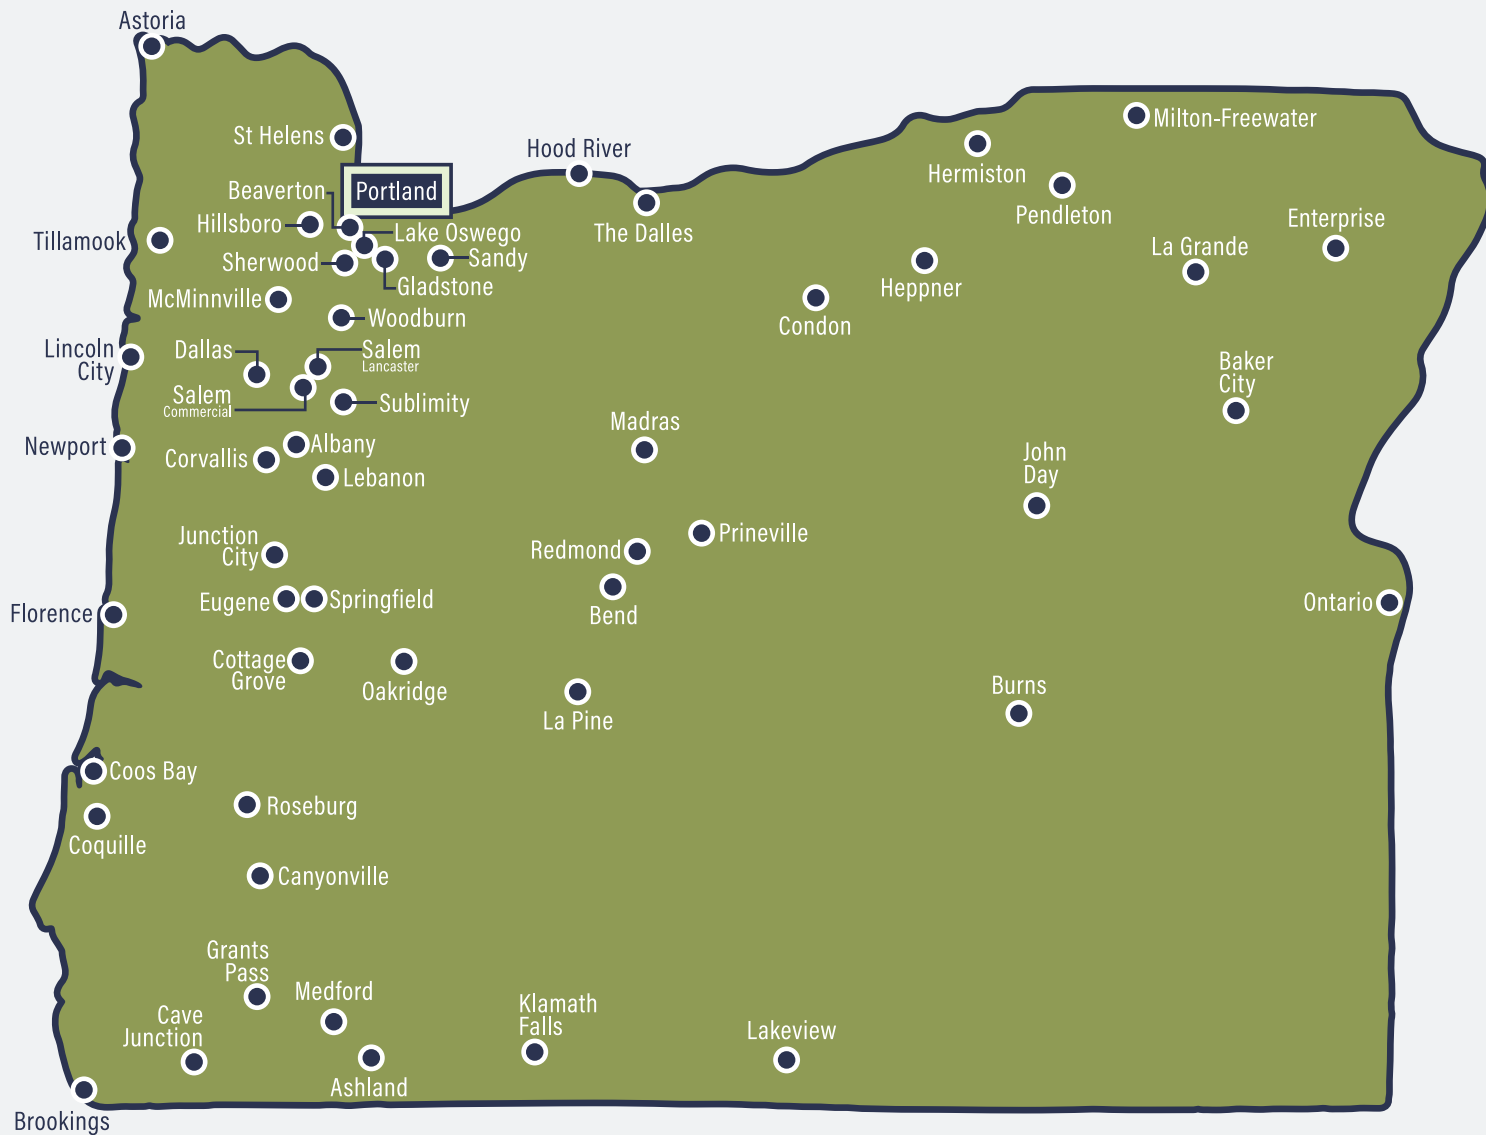

OREGON DMV OFFICES