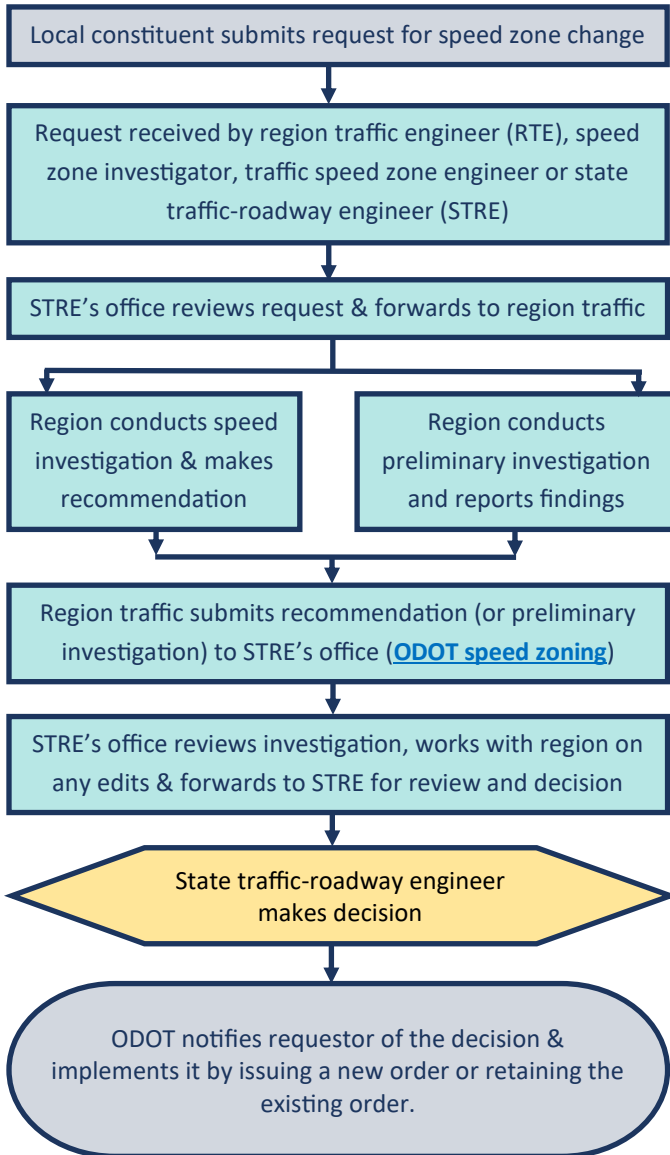

# Process for Establishing Speed Zones

(For cities and counties **WITHOUT** delegated authority as described in [OAR 734-020-0013](#))

Updated 02/2023

## Rural State Highways

## State Highway Within City Limit, County Roads, City Streets