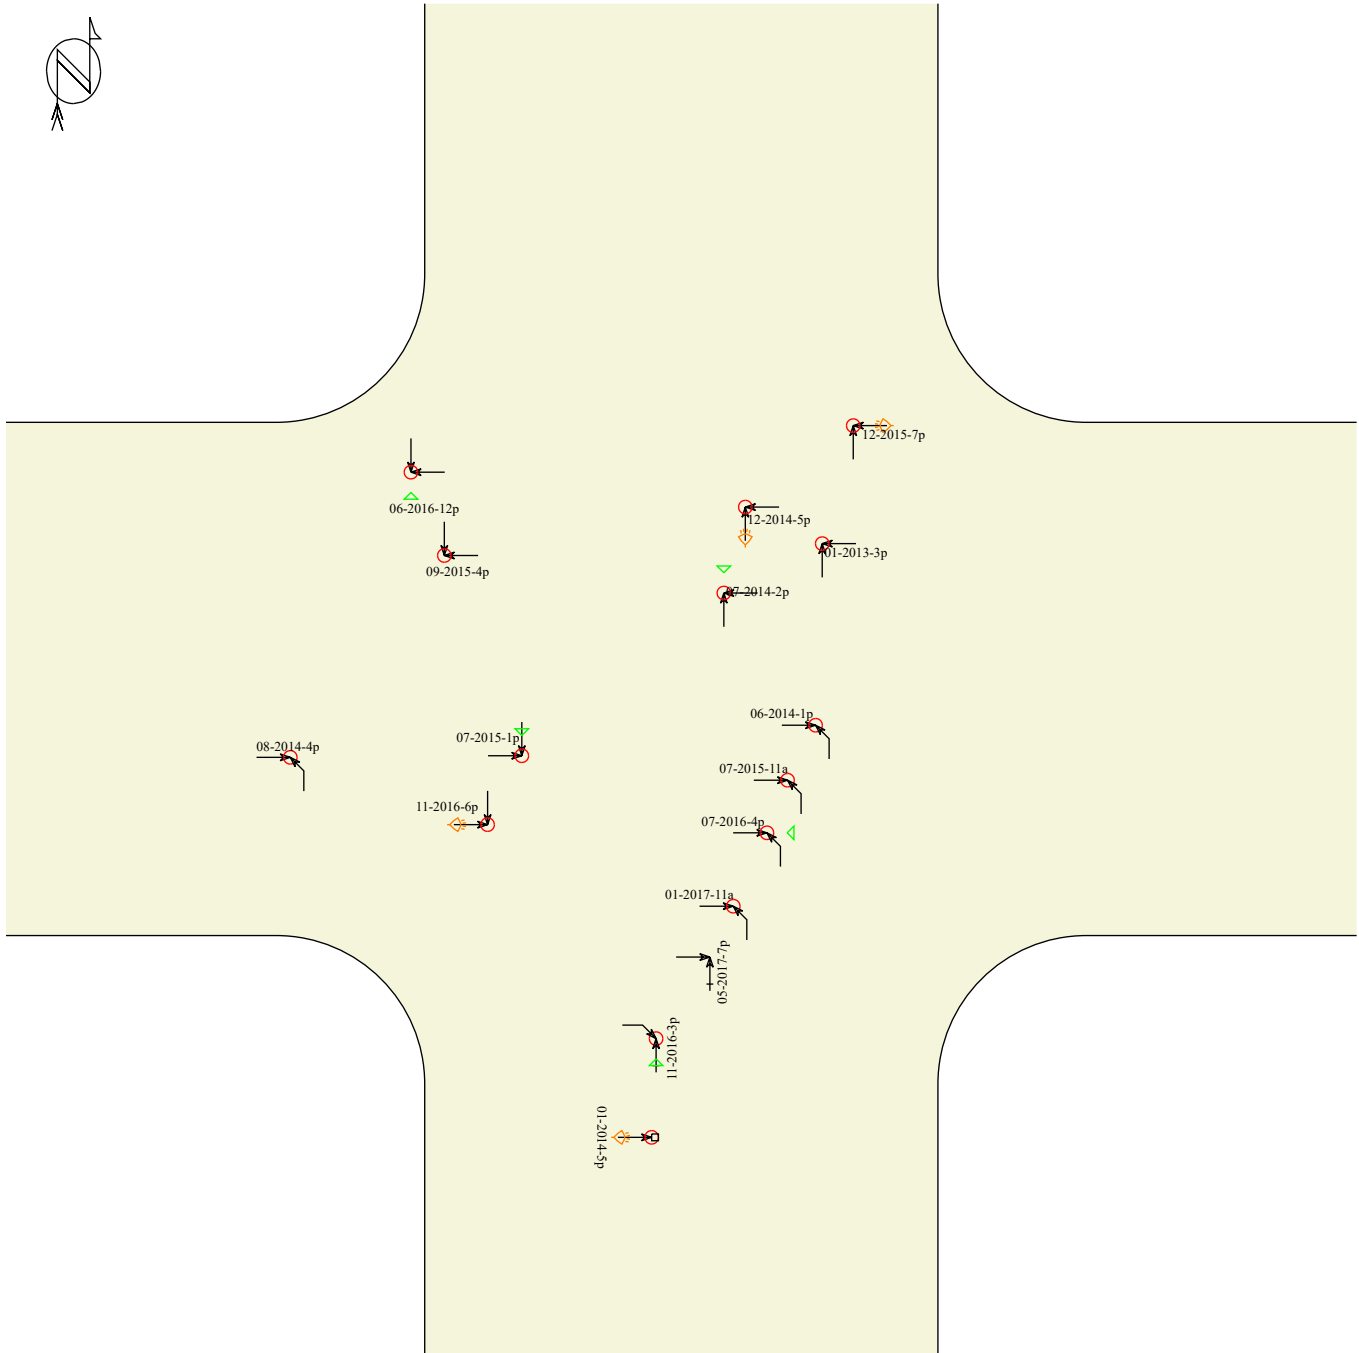

# Hwy 30 (OR22) @ MP 11.79 (Perrydale Rd) 2013 - 2017

16 Crashes

Clear

- ← Straight
- ←+ Stopped
- ← Unknown
- ↔ Backing
- ↔ Overtaking
- ↔ Sideswipe

- ▭ Parked
- ↔ Erratic
- ↔ Out of control
- ↔ Right turn
- ↔ Left turn
- ↔ U-turn

- × Pedestrian
- ⊗ Bicycle
- Injury
- Fatality
- ⚡ Nighttime
- ⚡ DUI

### Fixed objects:

- General
- ▣ Signal
- ▣ Tree
- ▣ Pole
- ▣ Curb
- ⊗ Animal
- ◁ 3rd vehicle
- \* Extra data