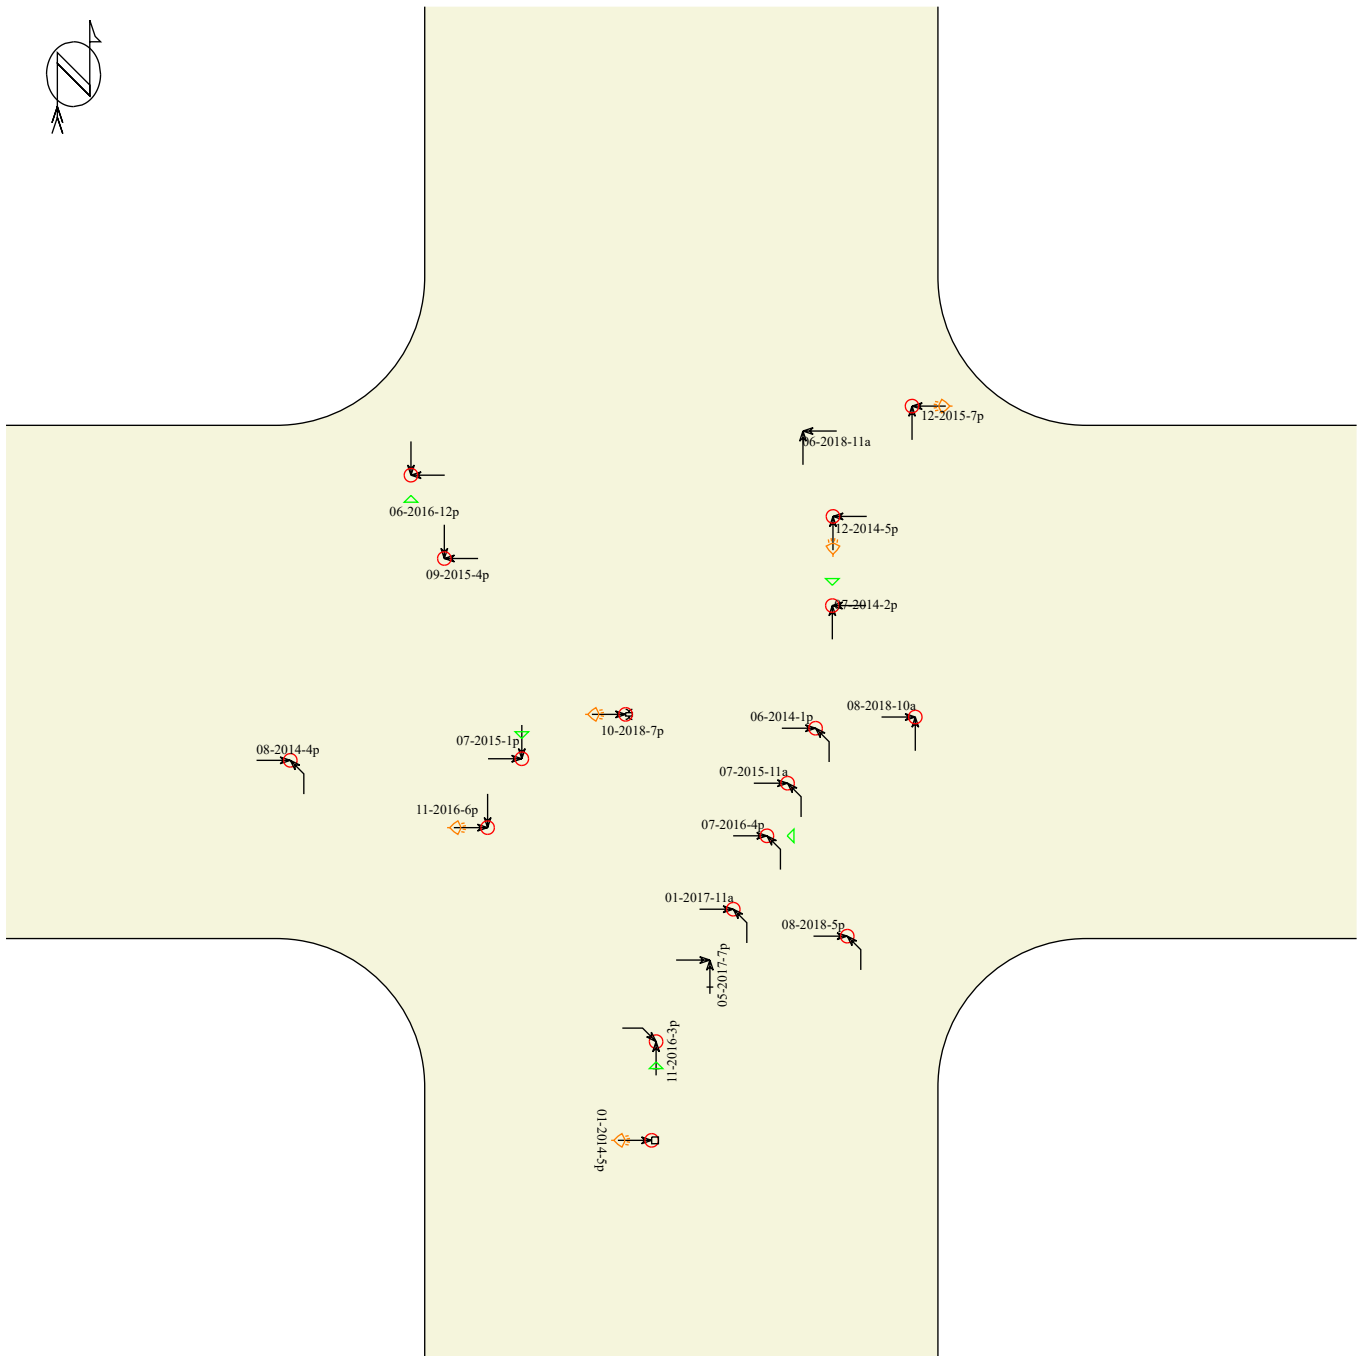

Hwy 30 (OR22) @ MP 11.79 (Perrydale Rd) 2014 - 2018

19 Crashes

Clear

- | | | | | |
|--------------|-------------------|--------------|----------------|----------|
| ← Straight | ▭ Parked | ⊗ Pedestrian | Fixed objects: | |
| ←+ Stopped | ←~ Erratic | ⊗ Bicycle | □ General | ⊗ Pole |
| ← Unknown | ←~ Out of control | ○ Injury | ▣ Signal | ⊗ Curb |
| ↔ Backing | ↗ Right turn | ● Fatality | ▣ Tree | ⊗ Animal |
| ↔ Overtaking | ↖ Left turn | 🕒 Nighttime | ◁ 3rd vehicle | |
| ↔ Sideswipe | ↪ U-turn | 🚫 DUI | * Extra data | |