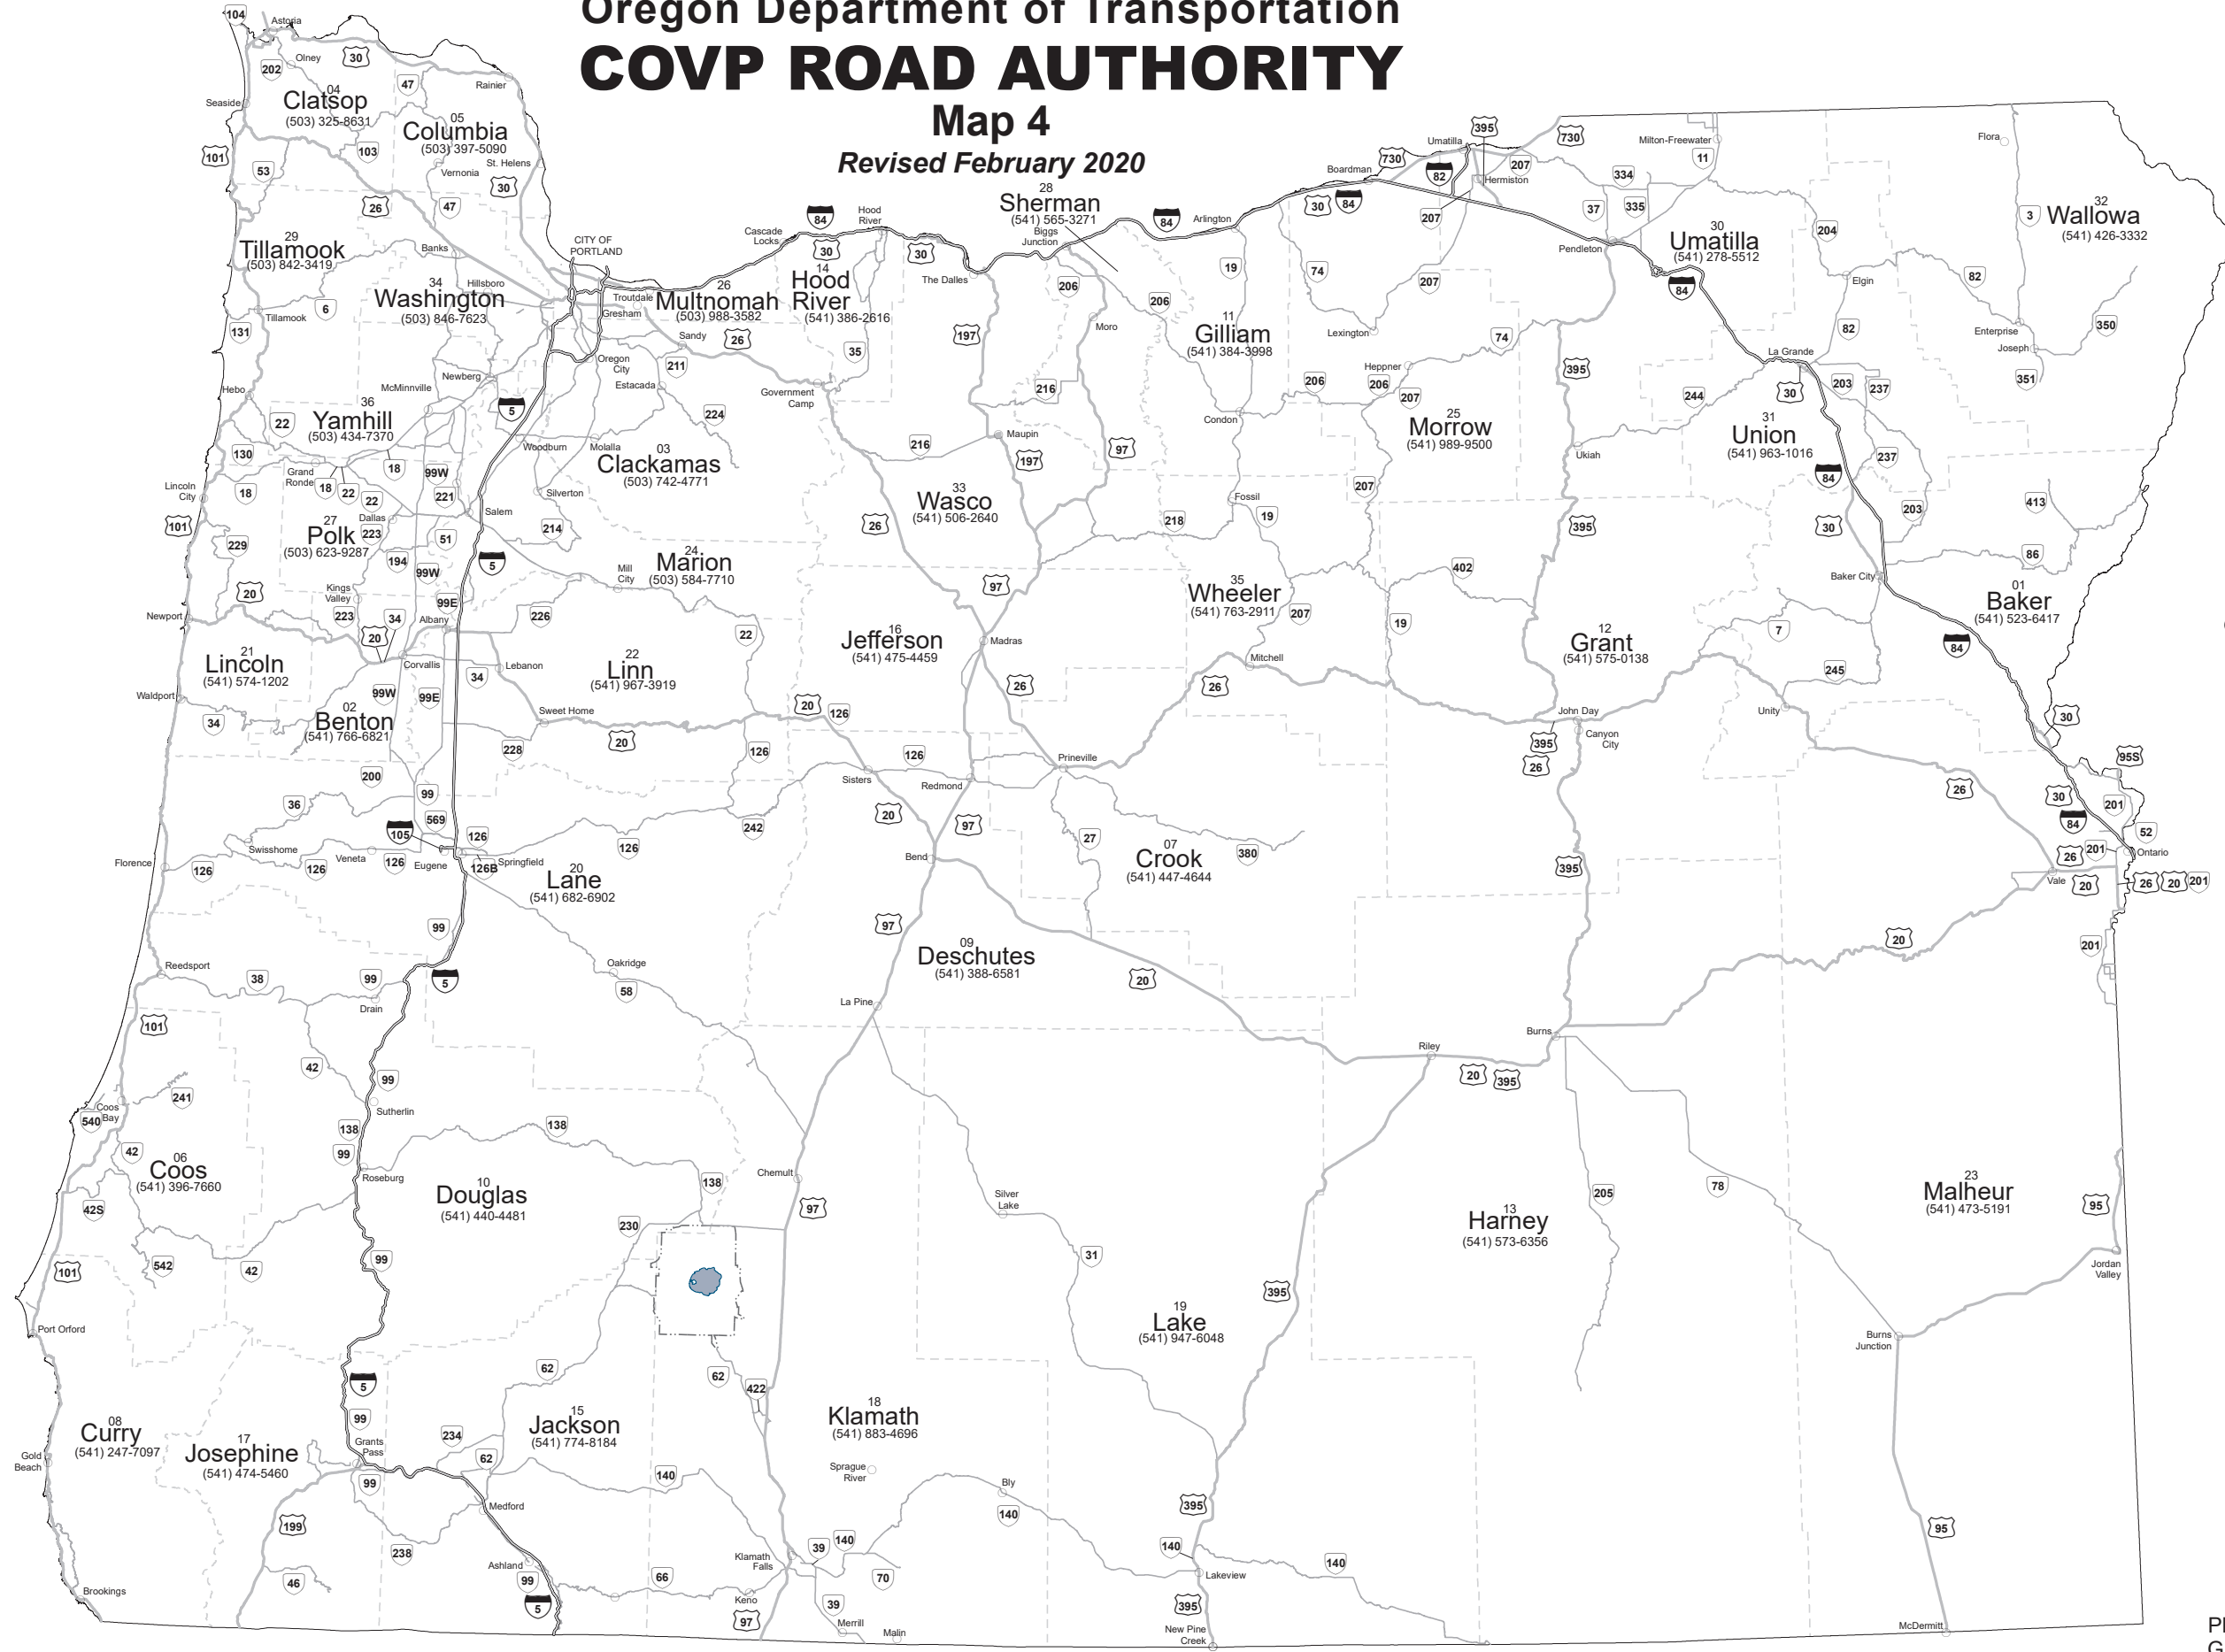

Oregon Department of Transportation COVP ROAD AUTHORITY

Map 4

Revised February 2020

Legend

- Interstate
- U.S. Routes
- Oregon Routes
- COUNTY BOUNDARY

PRODUCED BY ODOT GIS UNIT
GIS No. 23-51 | FEBRUARY 2020
ODOTMaps@odot.state.or.us