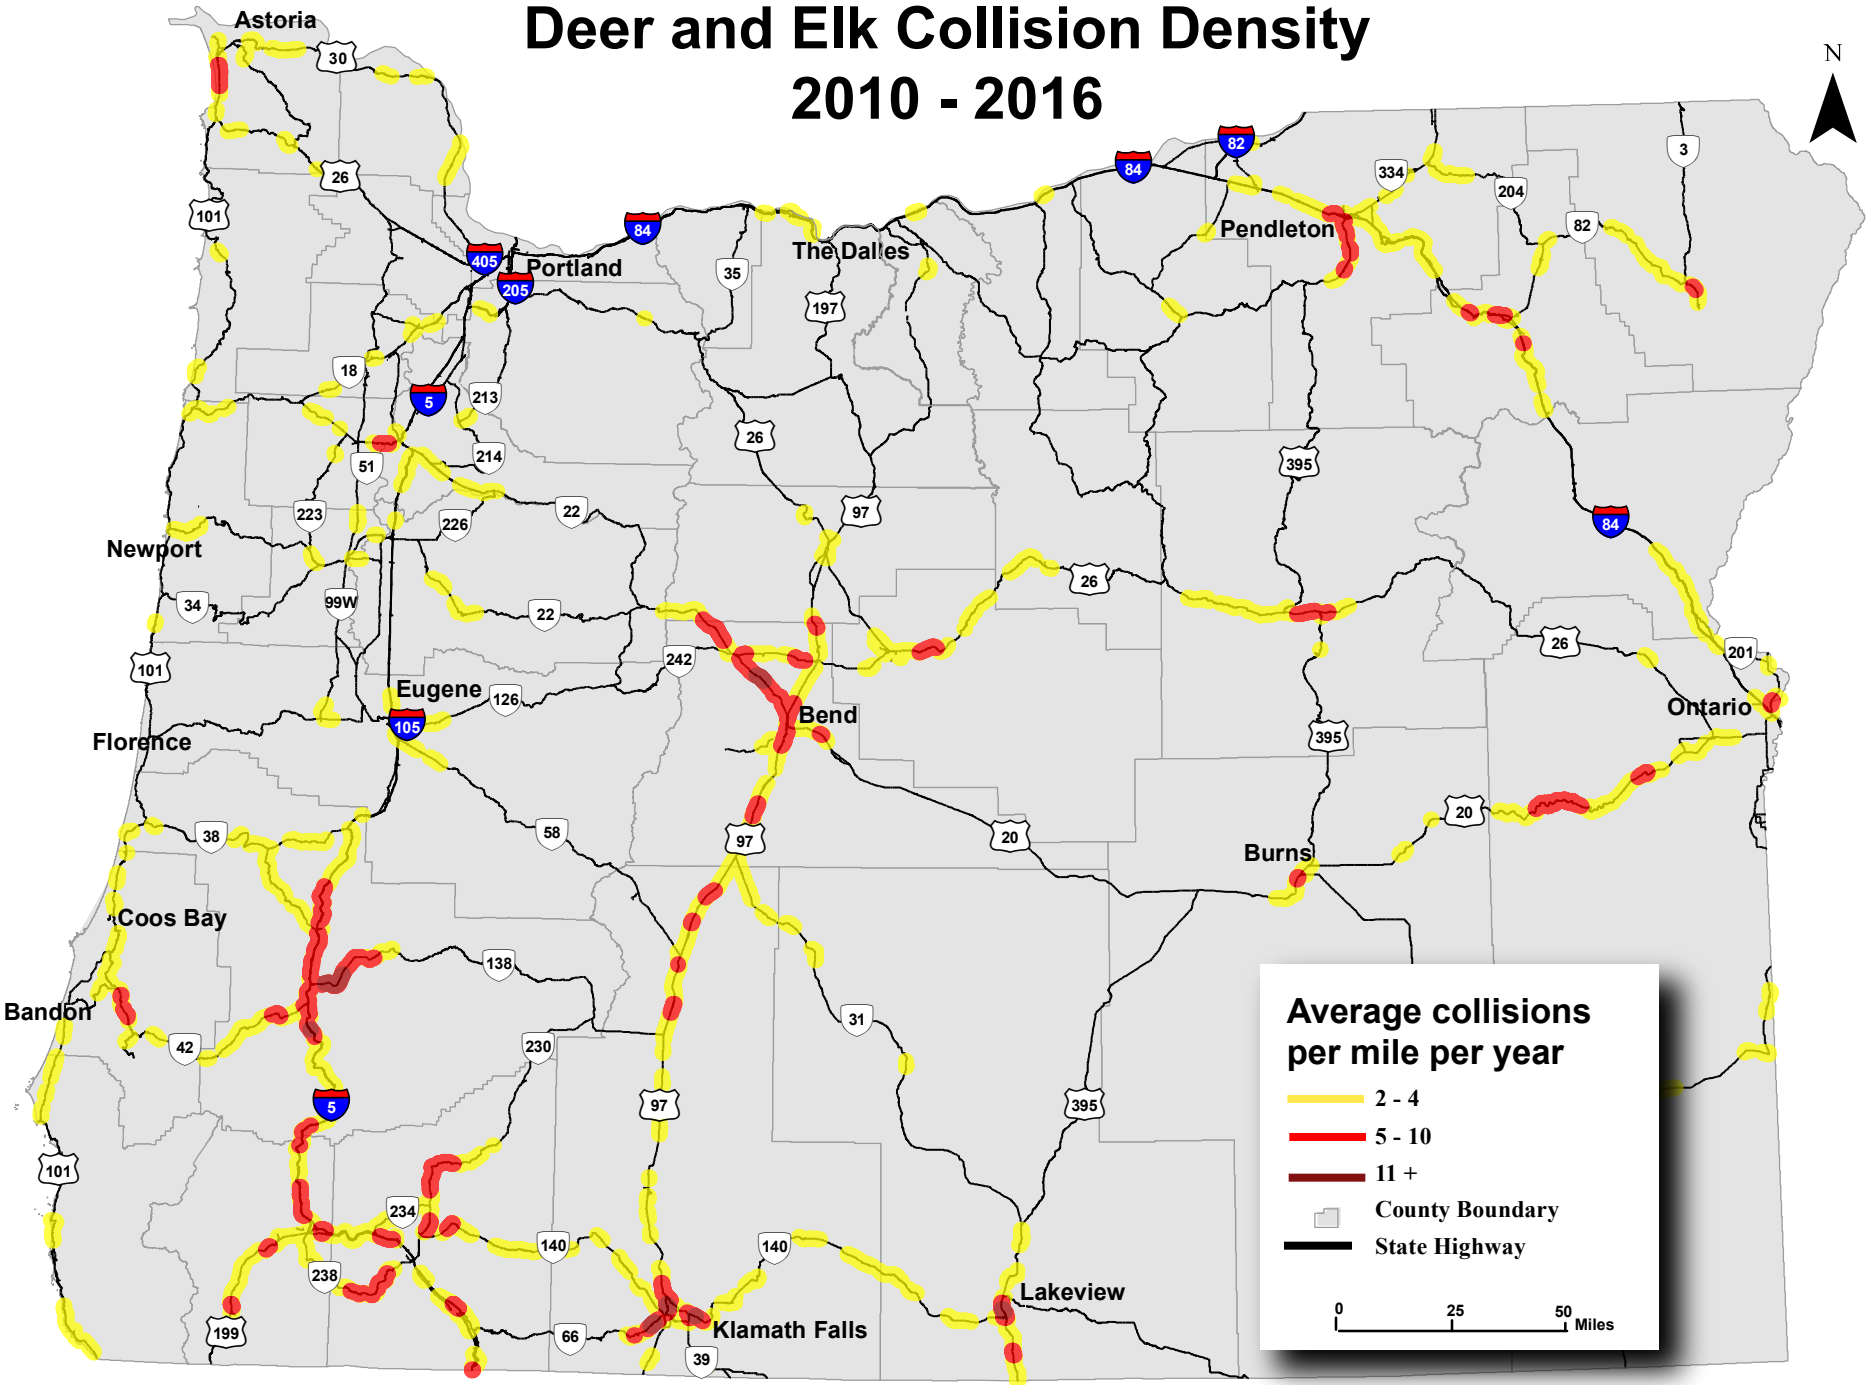

Deer and Elk Collision Density 2010 - 2016

DISCLAIMER: This product is for informational purposes and may not be suitable for legal, engineering, or surveying purposes. Users of this product should review and consult the primary data sources to determine the usability of the information. Conclusions drawn from this information are the responsibility of the user.