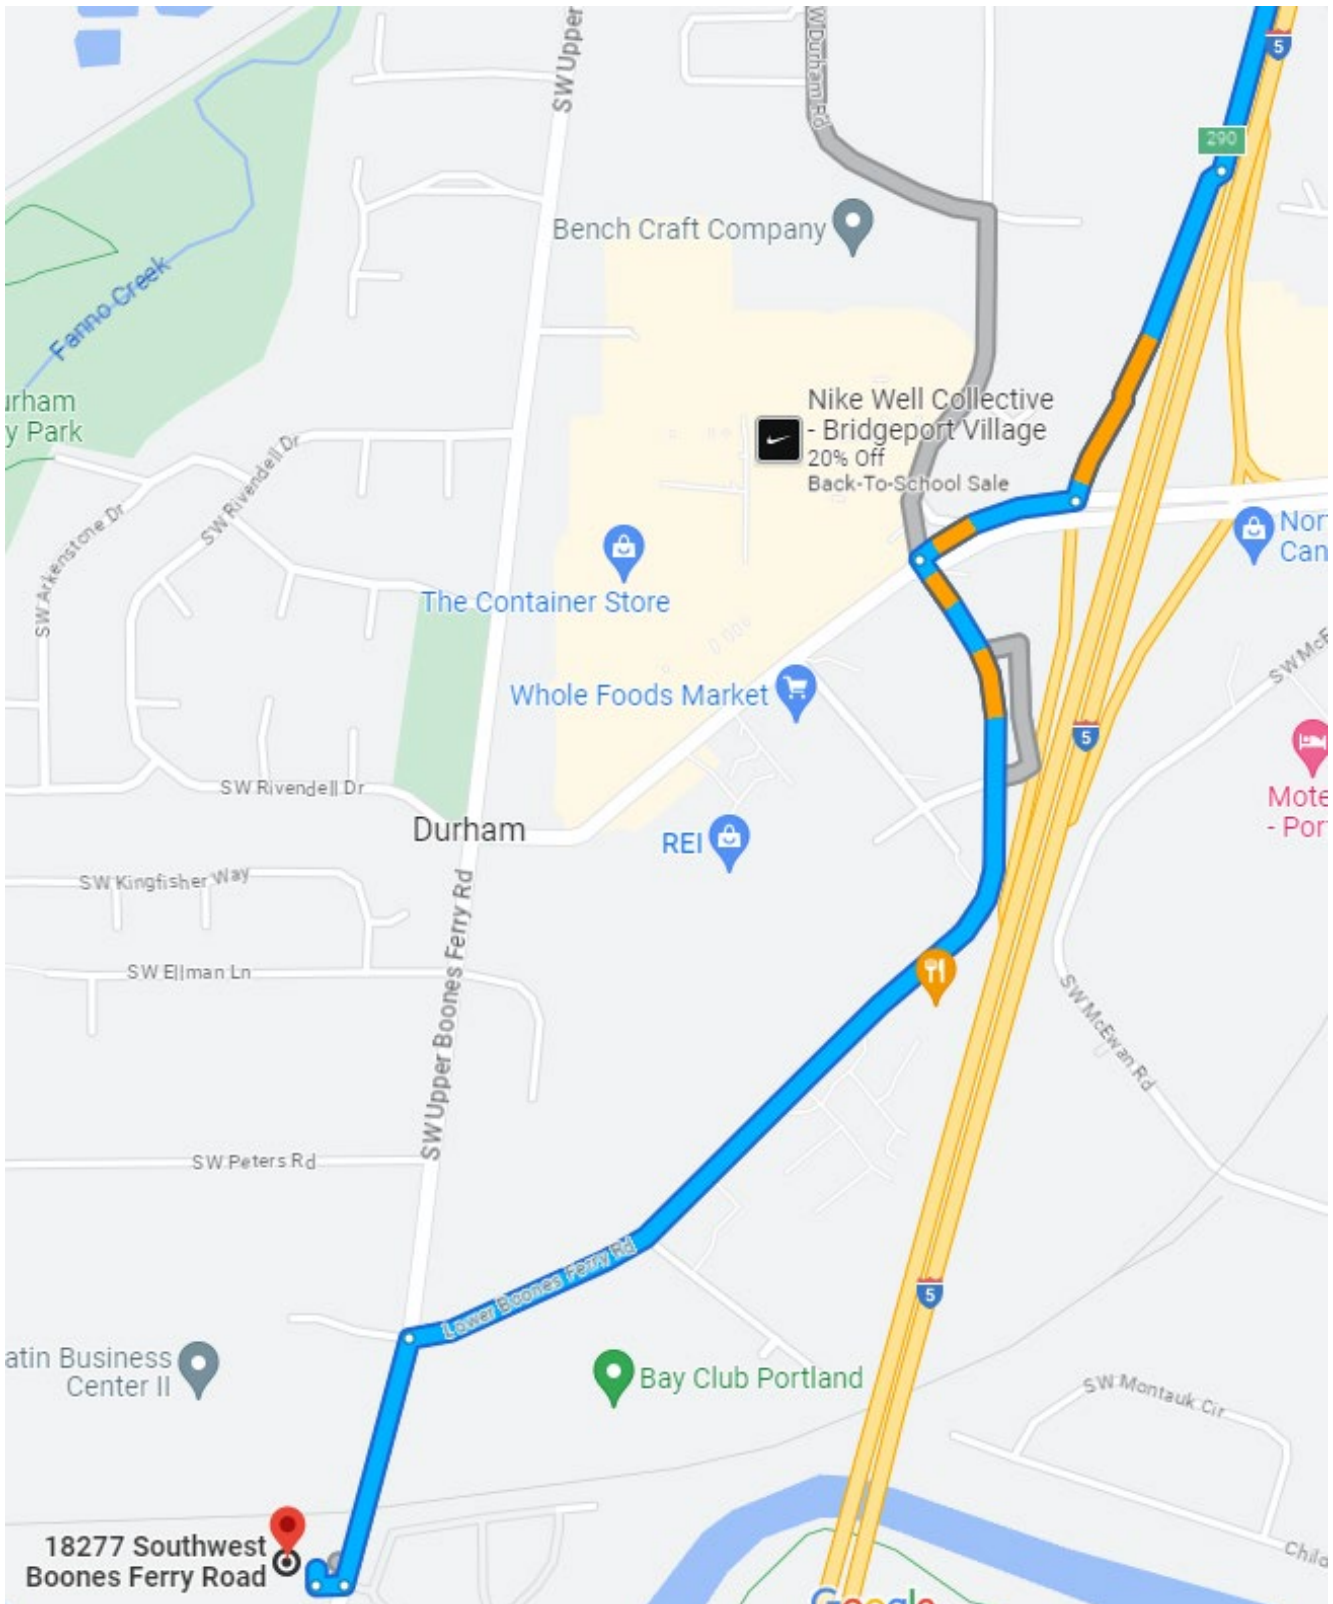

## Directions to CCD Portland Metro Office

## Driving Directions from North Interstate 5

- 1) Take I-5 south to exit 290 for Lower Boones Ferry Road toward Durham.
- 2) Use the left 2 lanes to turn left to stay on Lower Boones Ferry Road.
- 3) Continue on Lower Boones Ferry Road to the Portland Metro office.

## Driving Directions from South Interstate 5

- 1) Take I-5 north to exit 289 for Nyberg St. toward Tualatin/Sherwood Road.
- 2) Head left (west) on SW Nyberg St. and follow signs to City Center.
- 3) Turn right onto SW Martinazzi Ave.
- 4) Turn right onto OR-141/SW Boones Ferry Road.
- 5) Continue on Lower Boones Ferry Road to the Portland Metro office. Destination is on the left.