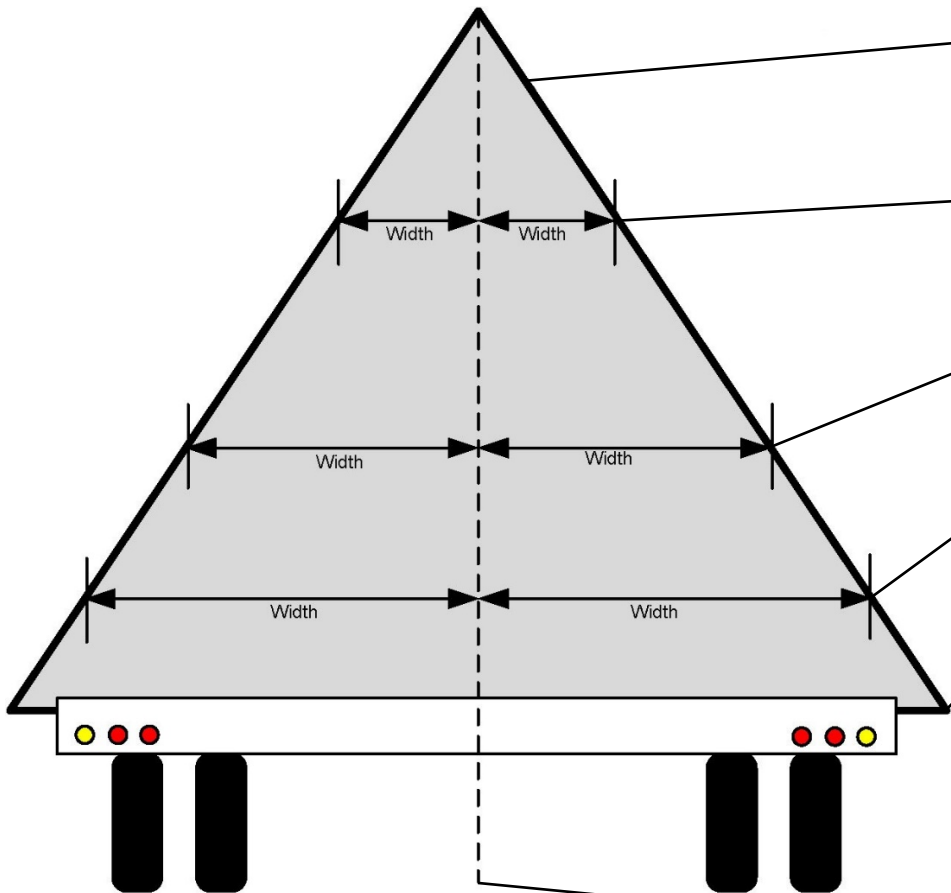

**View of load from the rear, when loaded and ready for transport. Height measured from flat ground.**

Diagram not to scale.

Width of load at 16 feet 0 inches height (if applicable)

Width of load at 14 feet 0 inches height

Width of load at 8 feet 6 inches height

Width of load at 3 feet 6 inches height

Width of load at trailer deck height

- Load is centered on trailer.
- Load is offset to the right. How much?
- Load is offset to the left. How much?