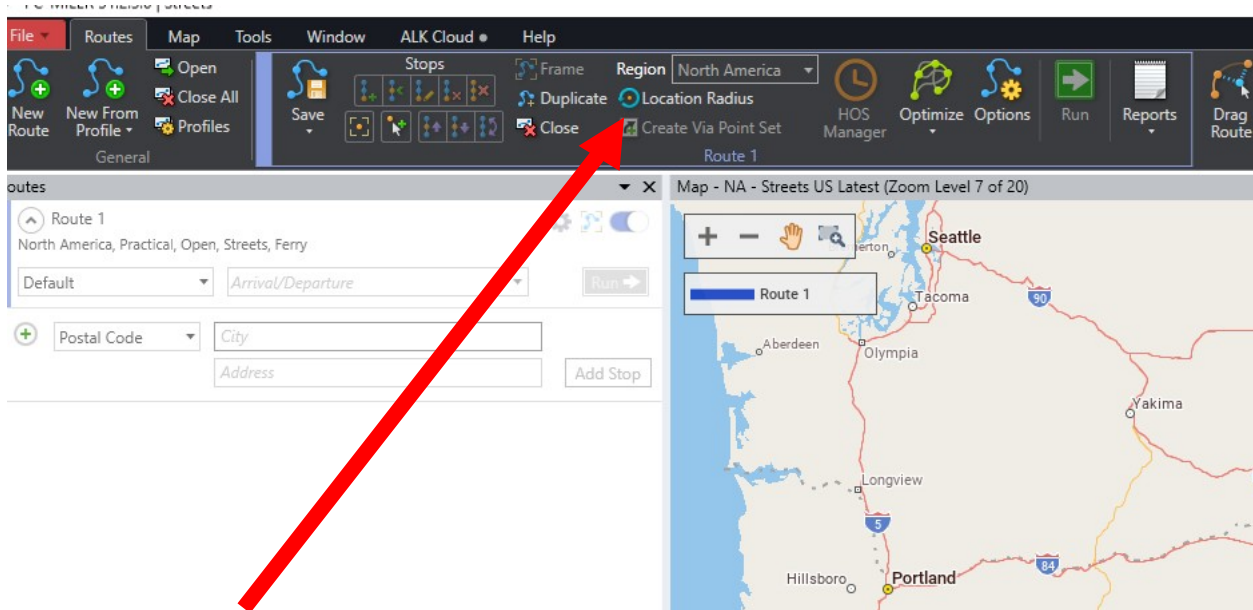

Looking Up Air Mile Radius Using PC Miler

1) Click on Location Radius.

2) Enter City or Zip Code.

3) Geographical distance insert 115 for 100 air miles or 173 for 150 air miles then hit enter.

City: 97301 Salem, OR

PC*MILER 31 © 2017 ALK.
Latitude/Longitude: 46 59' 11.090" N, 125 55' 30.281" W (46.986414 N, 125.925078 W)

4) The gray circle is 150 air mile radius from Salem, OR. You can zoom in by rolling your mouse button up and see the exact location where the circle ends.