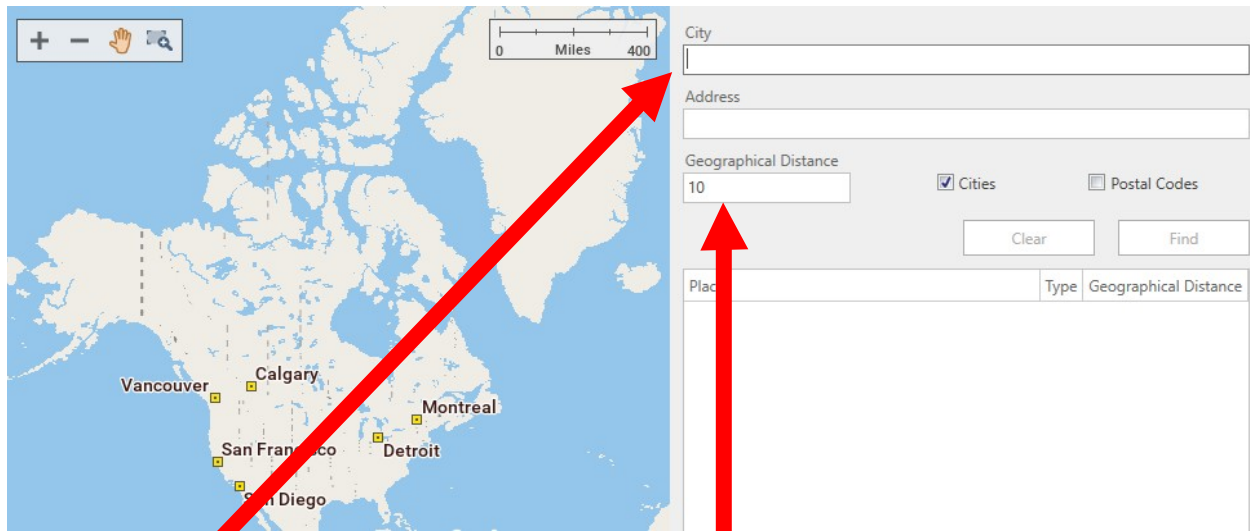

Looking Up Air Mile Radius Using PC Miler

1) Click on Location Radius.

2) Enter City or Zip Code.

3) Geographical distance insert 115 for 100 air miles or 173 for 150 air miles then hit enter.

City: 97301 Salem, OR

Address:

Geographical Distance: 173 Cities Postal Codes

2160 matches within 173 Miles

Place	Type	Geographical Distance
Hollywood (Salem), OR	City	0.0
Morningside, OR	City	0.0
McNary Field Apt, OR	City	0.0
Highland, OR	City	0.0
Fair Grounds, OR	City	0.0
Western Baptist Bible Clg, OR	City	0.0
Salem, OR	City	0.5
Salem Heights, OR	City	0.5
Pinckney, OR	City	0.7
Willamette University, OR	City	1.1
West Salem, OR	City	1.4
Bush, OR	City	2.0
Chapman Corner, OR	City	2.2
Minto, OR	City	2.2
Brush College, OR	City	2.5
Salemtowne, OR	City	2.6
Badger Corner, OR	City	2.6
Oak Park, OR	City	2.8
Kaiser, OR	City	2.8

PC*MILER 31 © 2017 ALK.
Latitude/Longitude: 46 59' 11.090" N, 125 55' 30.281" W (46.986414 N, 125.925078 W)

4) The gray circle is 150 air mile radius from Salem, OR. You can zoom in by rolling your mouse button up and see the exact location where the circle ends.