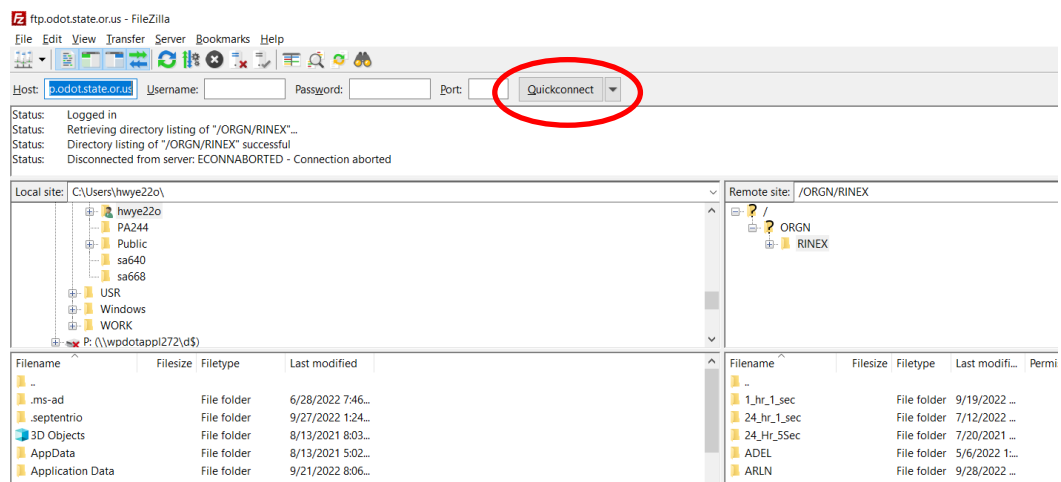

The Oregon Real-time GNSS Network (ORGN) provides RINEX files in 1hr 5sec format for the stations that the Oregon Department of Transportation (ODOT) manages. ORGN partners provide RINEX data from the stations they manage, links to partner RINEX data can be found on our [All Station List](#). Since ftp is no longer supported by web browsers, we suggest using an ftp client such as FileZilla or WinSCP to access our ftp server. The following Document will help you navigate either of the two ftp clients.

Using FileZilla

Copy this into the host: <ftp://ftp.odot.state.or.us/ORGN/RINEX/>

No User name or Password

Quickconnect

Using WinSCP

Download WinSCP here <https://winscp.net/>

Host name: ftp.odot.state.or.us