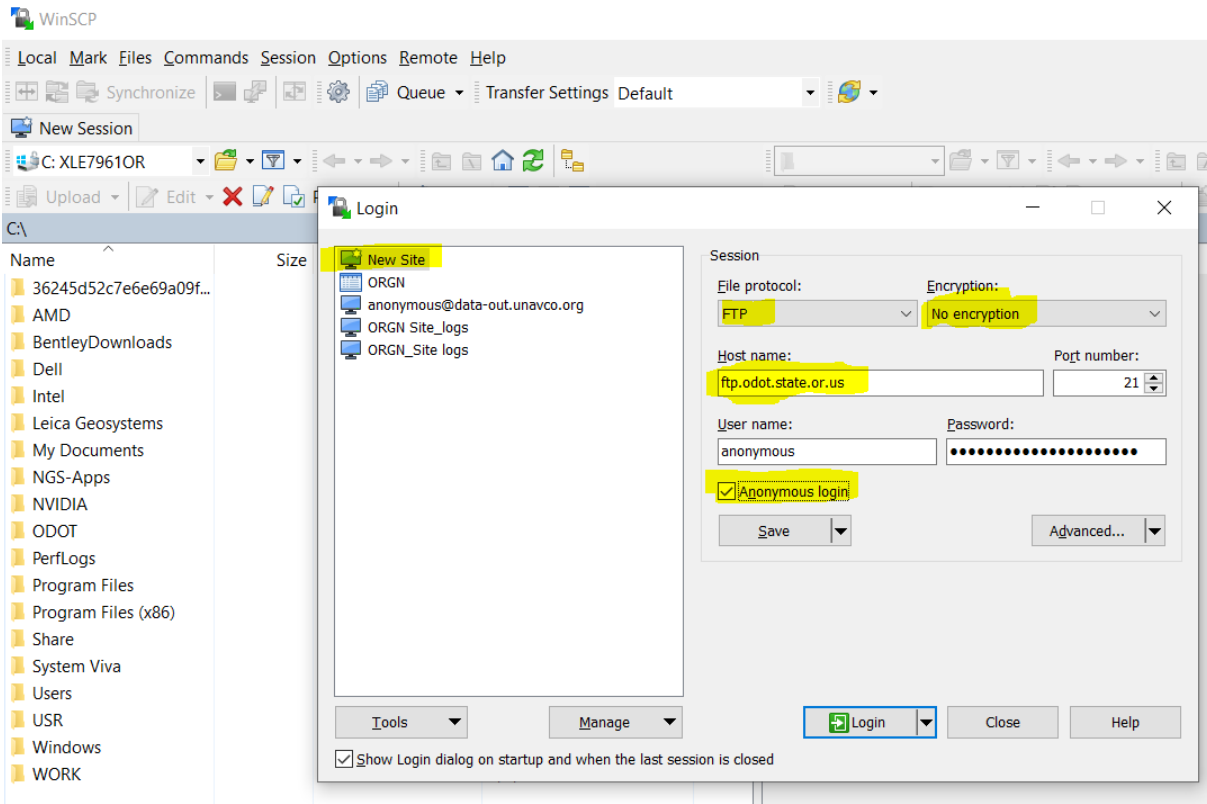

The Oregon Real-time GNSS Network (ORGN) provides RINEX files in 1hr 5sec format for the stations that the Oregon Department of Transportation (ODOT) manages. ORGN partners provide RINEX data from the stations they manage, links to partner RINEX data can be found on our [All Station List](#). Since ftp is no longer supported by web browsers, we suggest using an ftp client such as FileZilla or WinSCP to access our ftp server. The following Document will help you navigate either of the two ftp clients.

Using FileZilla

Copy this into the host: <ftp://ftp.odot.state.or.us/ORGN/RINEX/>

No User name or Password

Quickconnect

Using WinSCP

Download WinSCP here <https://winscp.net/>

Host name: ftp.odot.state.or.us

Anonymous login

From the root directory navigate to ORGN/RINEX

Navigate to where you want to move the files or create a new folder.

Select the file you want to copy from the right and drag and drop them into the folder on the left.