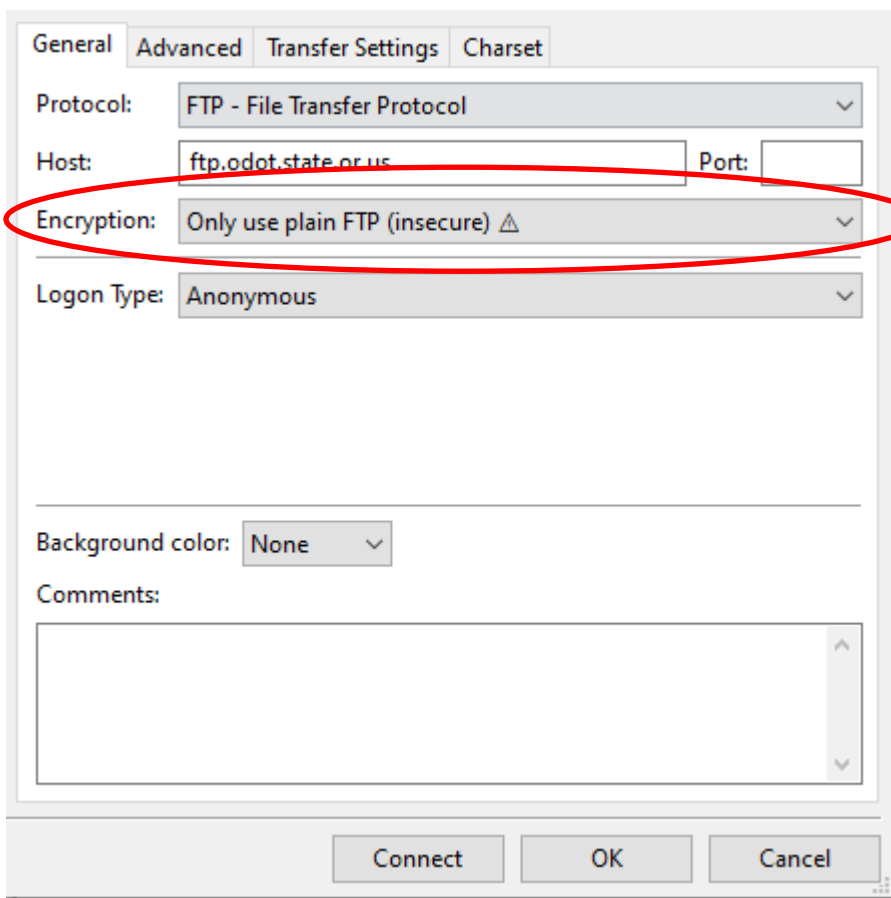

The Oregon Real-time GNSS Network (ORGN) provides RINEX files in 1hr 5sec format for the stations that the Oregon Department of Transportation (ODOT) manages. ORGN partners provide RINEX data from the stations they manage, links to partner RINEX data can be found on our [All Station List](#). Since ftp is no longer supported by web browsers, we suggest using an ftp client such as FileZilla or WinSCP to access our ftp server. The following Document will help you navigate either of the two ftp clients.

Using FileZilla

Copy this into the host: <ftp://ftp.odot.state.or.us/ORGN/RINEX/>

No User name or Password

Quickconnect

Using WinSCP

Download WinSCP here <https://winscp.net/>

Host name: ftp.odot.state.or.us