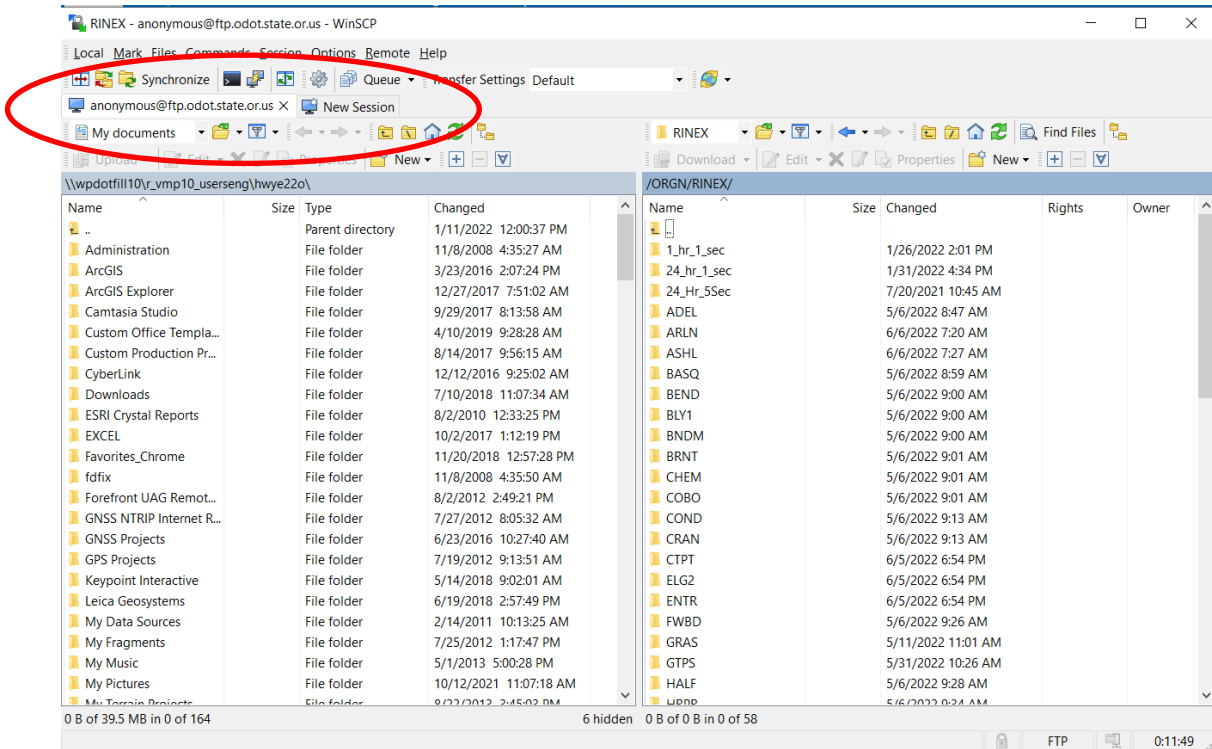

The Oregon Real-time GNSS Network (ORGN) provides RINEX files in 1hr 5sec format for the stations that the Oregon Department of Transportation (ODOT) manages. ORGN partners provide RINEX data from the stations they manage, links to partner RINEX data can be found on our [All Station List](#). Since ftp is no longer supported by web browsers, we suggest using an ftp client such as FileZilla or WinSCP to access our ftp server. The following Document will help you navigate either of the two ftp clients.

Using FileZilla

Copy this into the host: <ftp://ftp.odot.state.or.us/ORGN/RINEX/>

No User name or Password

Quickconnect

Using WinSCP

Download WinSCP here <https://winscp.net/>

Host name: ftp.odot.state.or.us

Anonymous login

From the root directory navigate to ORGN/RINEX

Navigate to where you want to move the files or create a new folder.

Select the file you want to copy from the right and drag and drop them into the folder on the left.