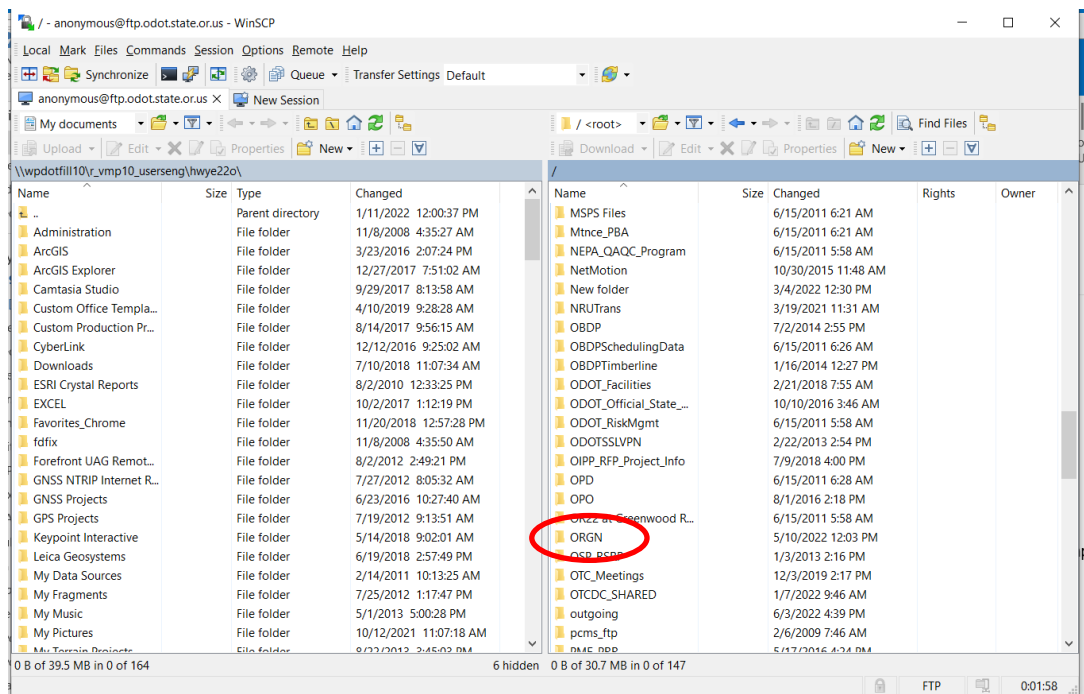

The Oregon Real-time GNSS Network (ORGN) provides RINEX files in 1hr 5sec format for the stations that the Oregon Department of Transportation (ODOT) manages. ORGN partners provide RINEX data from the stations they manage, links to partner RINEX data can be found on our [All Station List](#). Since ftp is no longer supported by web browsers, we suggest using an ftp client such as FileZilla or WinSCP to access our ftp server. The following Document will help you navigate either of the two ftp clients.

Using FileZilla

Copy this into the host: <ftp://ftp.odot.state.or.us/ORGN/RINEX/>

No User name or Password

Quickconnect

Using WinSCP

Download WinSCP here <https://winscp.net/>

Host name: ftp.odot.state.or.us

Anonymous login

From the root directory navigate to ORGN/RINEX

Navigate to where you want to move the files or create a new folder.

Select the file you want to copy from the right and drag and drop them into the folder on the left.