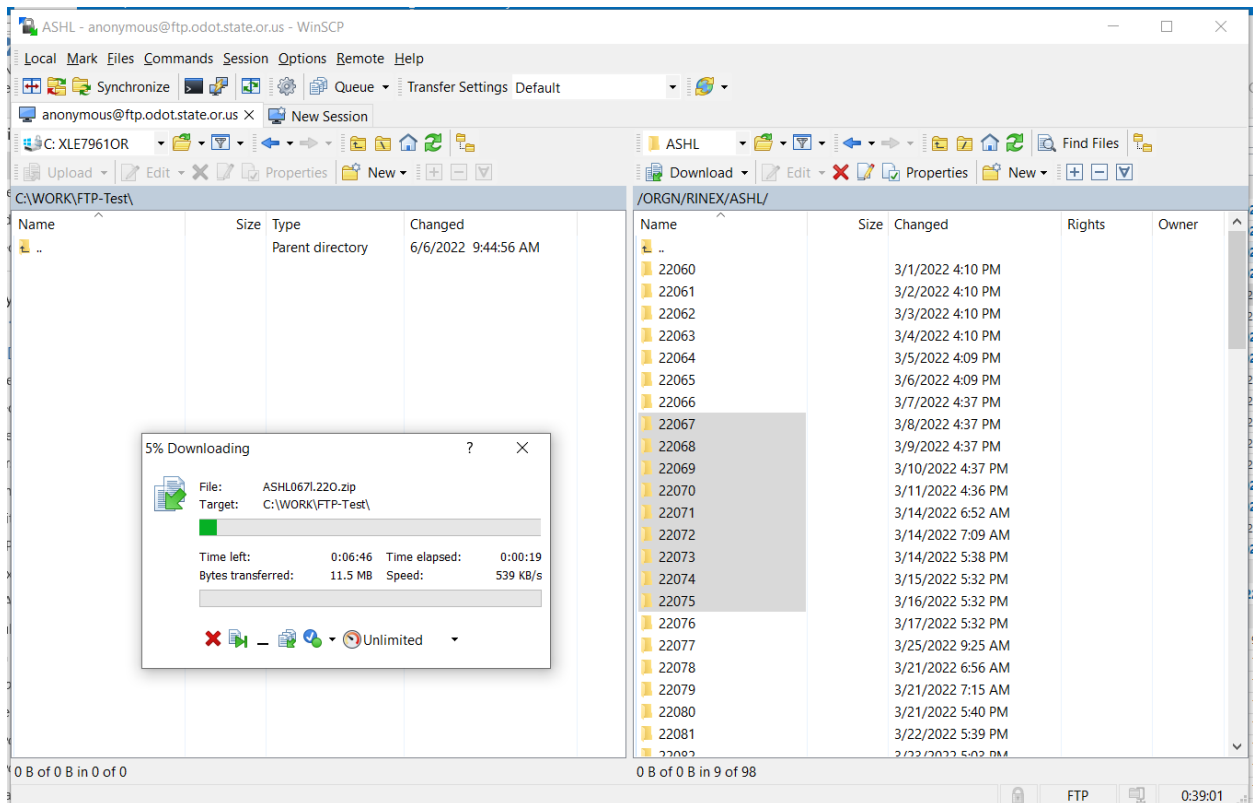

The Oregon Real-time GNSS Network (ORGN) provides RINEX files in 1hr 5sec format for the stations that the Oregon Department of Transportation (ODOT) manages. ORGN partners provide RINEX data from the stations they manage, links to partner RINEX data can be found on our [All Station List](#). Since ftp is no longer supported by web browsers, we suggest using an ftp client such as FileZilla or WinSCP to access our ftp server. The following Document will help you navigate either of the two ftp clients.

Anonymous login

From the root directory navigate to ORGN/RINEX

Navigate to where you want to move the files or create a new folder.

Select the file you want to copy from the right and drag and drop them into the folder on the left.