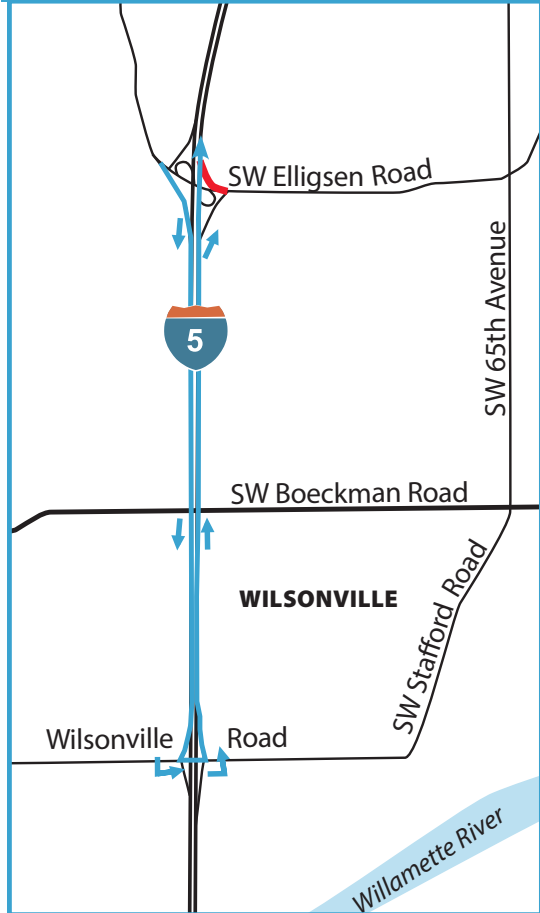

Elligsen Road on-ramp to I-5 north detour

Detour directions

When the Elligsen Road on-ramp to I-5 north is closed:

- Take the Elligsen Road on-ramp to I-5 south.
- Continue on I-5 south.
- Take Exit 283 to Wilsonville Road.
- Turn left onto Wilsonville Road, then turn left for the on-ramp to I-5 north.
- Continue on I-5 north.

Key

-  Closed ramp
-  Detour