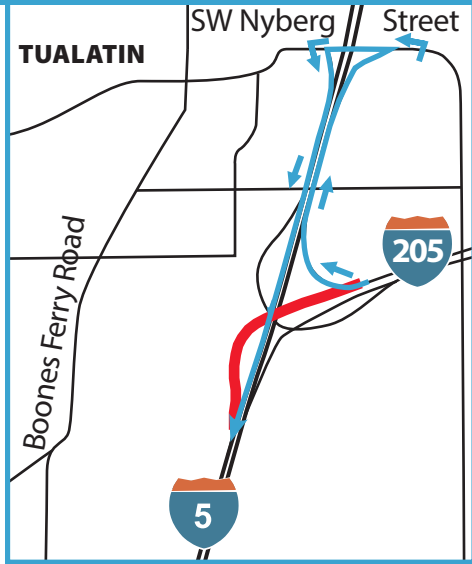

I-205 south ramp to I-5 south detour

Detour directions

When the I-205 south ramp to I-5 south is closed:

- Take the ramp on the right to I-5 north
- Take Exit 289 to Nyberg Street.
- Turn left onto Nyberg Street, then turn left for the on-ramp to I-5 south.
- Continue on I-5 south.

Key

- Closed ramp
- Detour