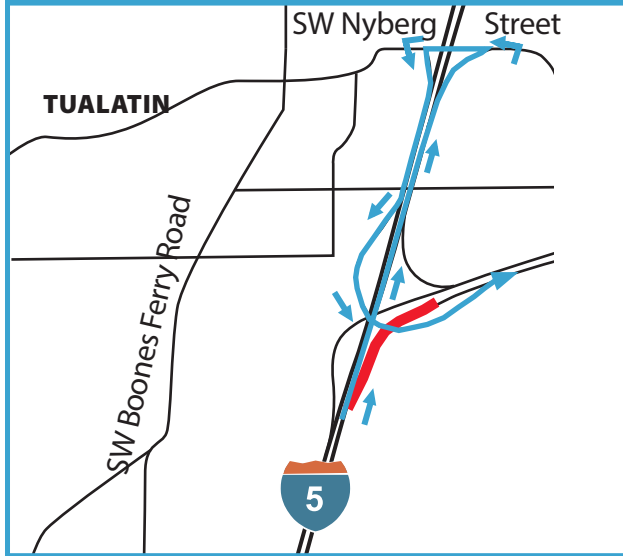

I-5 north ramp to I-205 north detour

Detour directions

When the I-5 north ramp to I-205 north is closed:

- Continue north on I-5.
- Take Exit 289 to Nyberg Street.
- Turn left onto Nyberg Street, then turn left for the on-ramp to I-5 south.
- Continue on I-5 south and take the ramp to I-205 north.

Key

-  Closed ramp
-  Detour