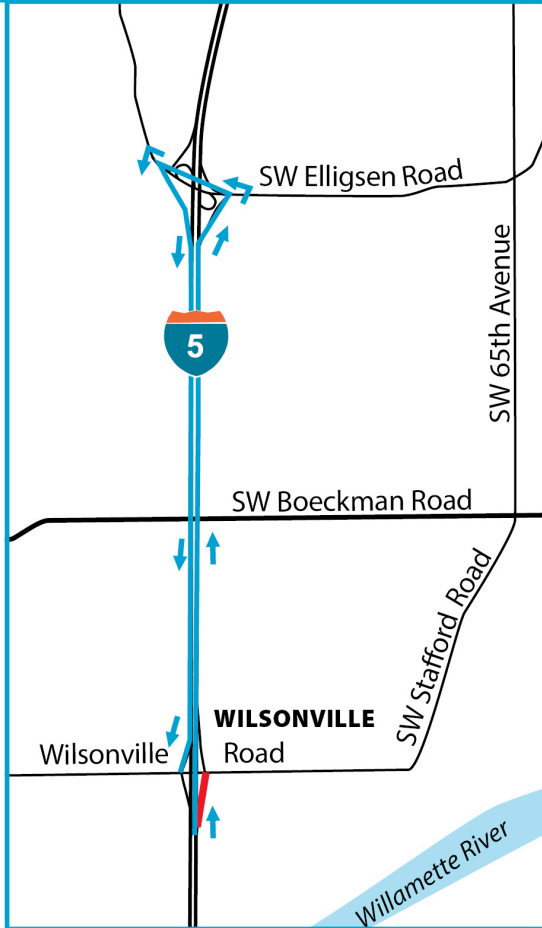

I-5 north off-ramp to Wilsonville Road detour

Detour directions

When the I-5 north off-ramp to Wilsonville Road is closed:

- Continue on I-5 north.
- Take Exit 286 to Elligsen Road.
- Turn left onto Elligsen Road then turn left for the on-ramp to I-5 south.
- Continue on I-5 south.
- Take Exit 283 to Wilsonville Road.

Key

- Closed ramp
- Detour