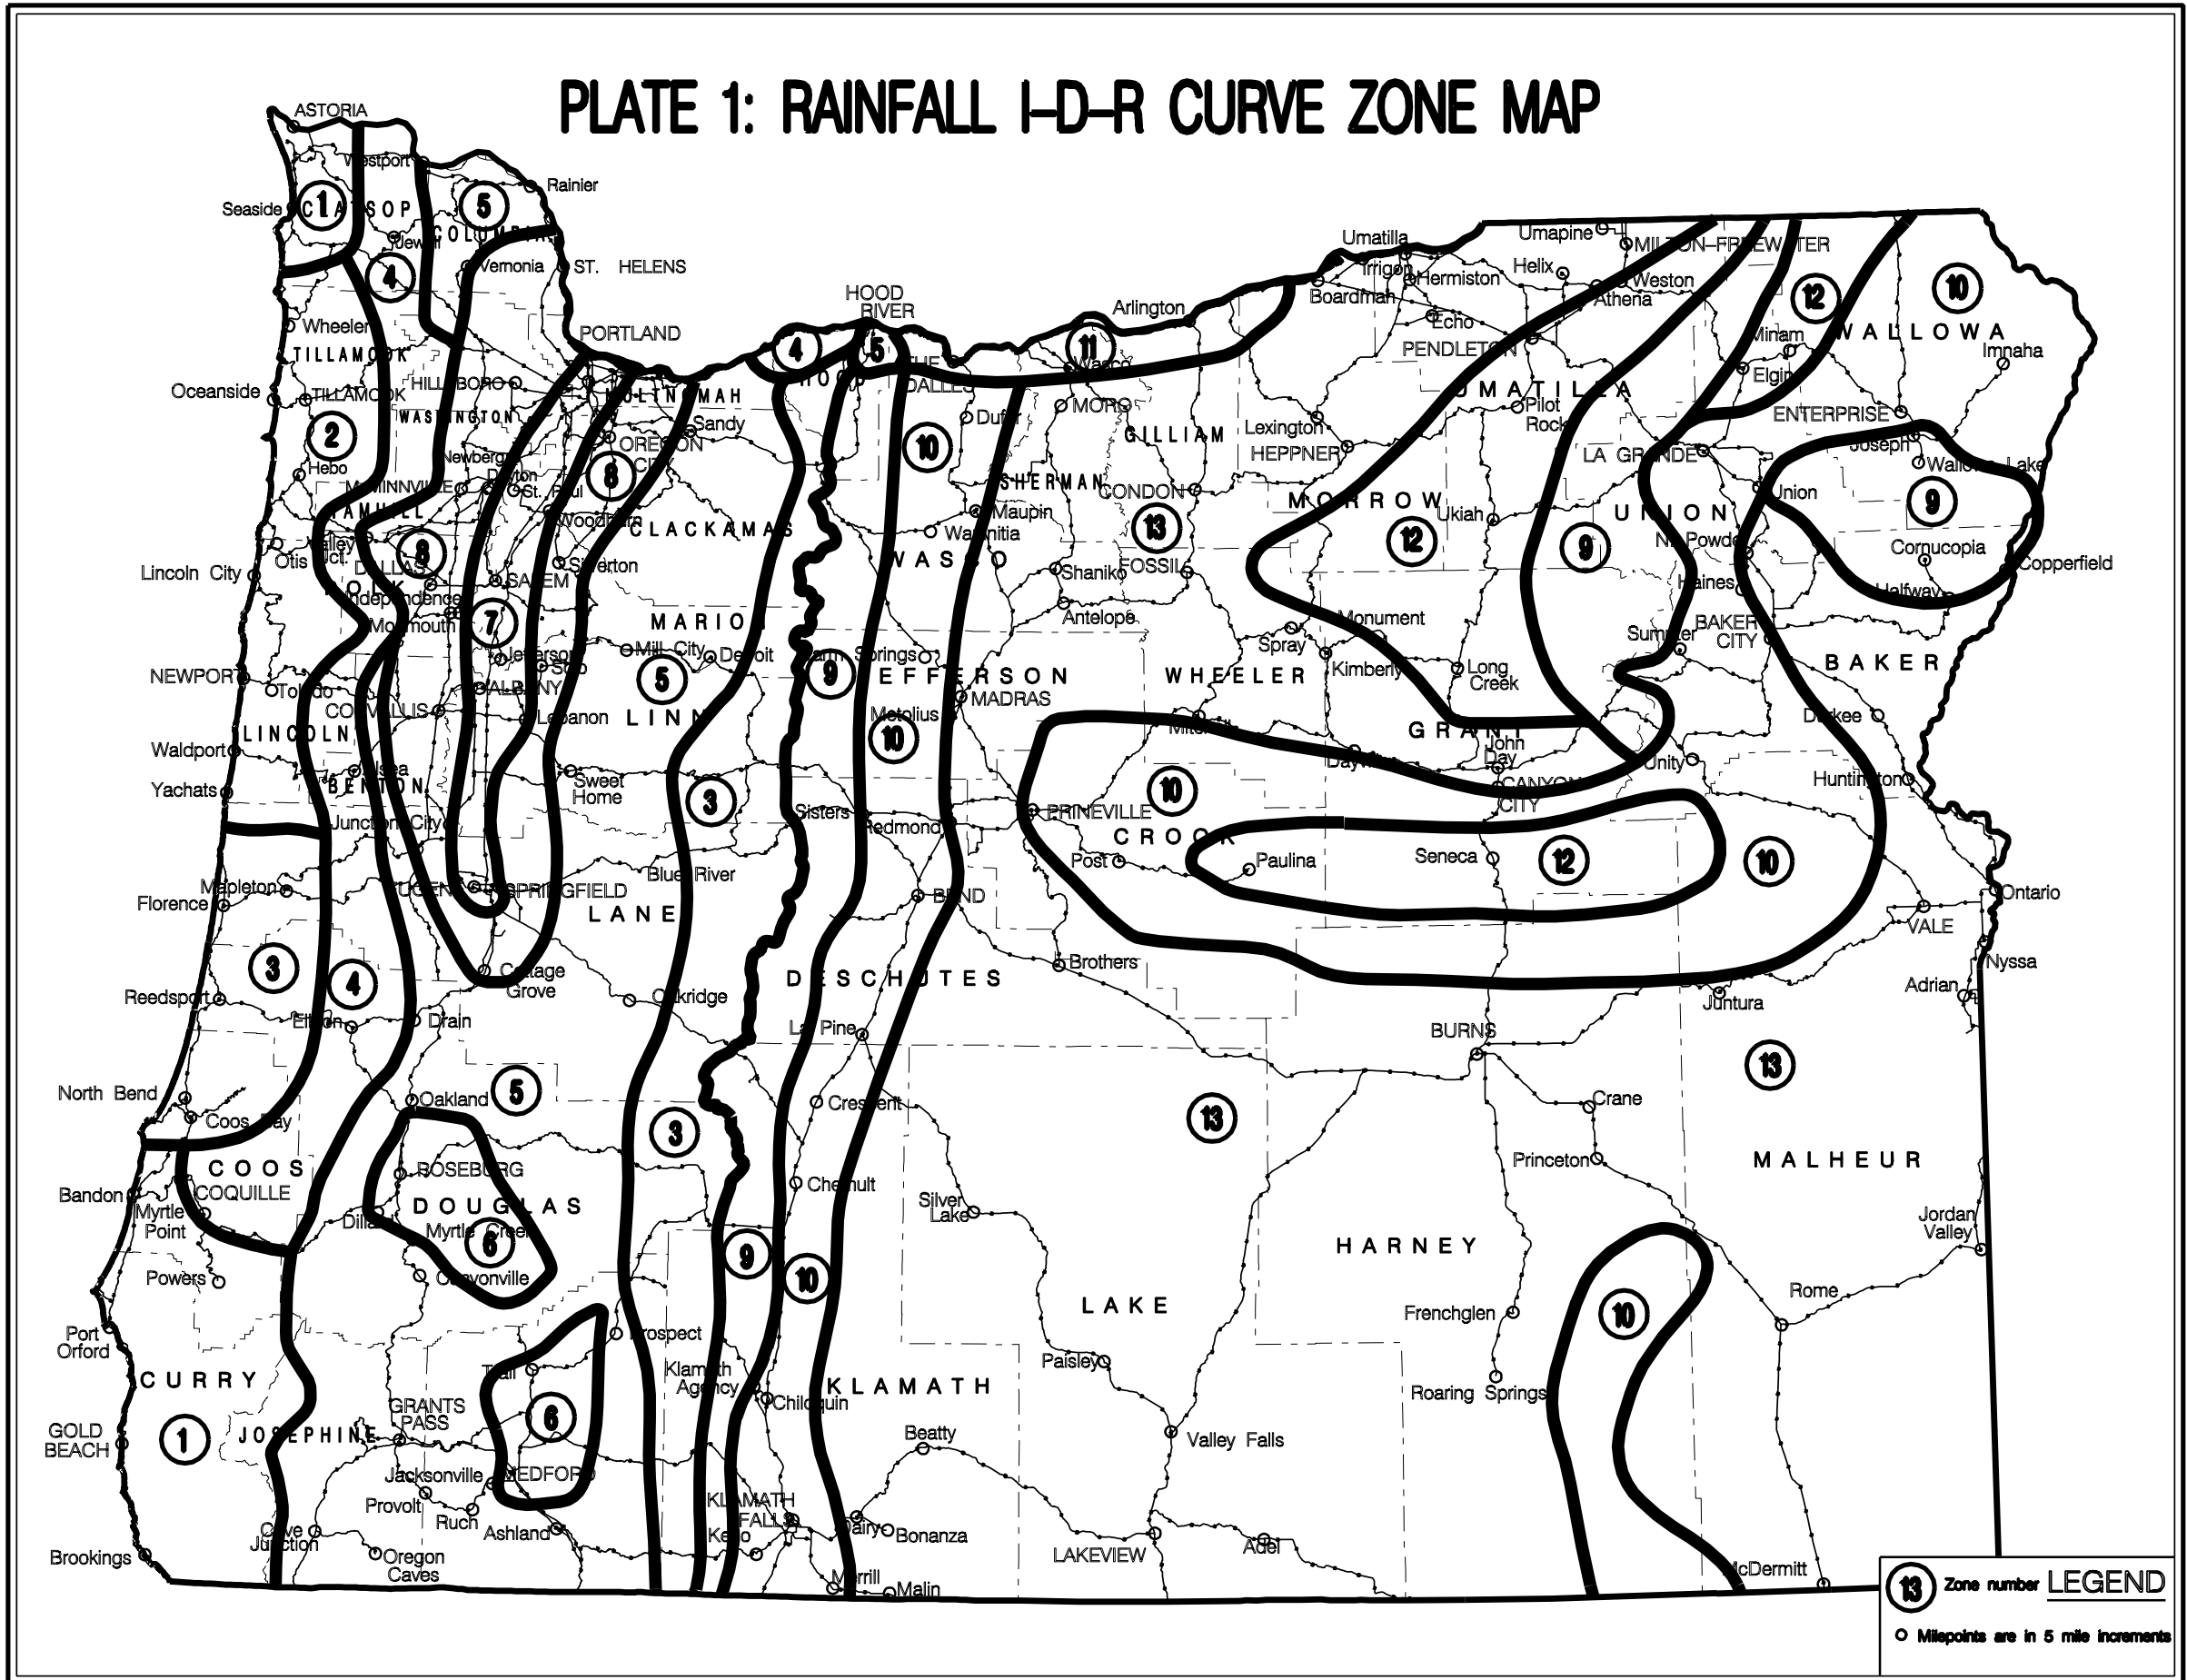

PLATE 1: RAINFALL I-D-R CURVE ZONE MAP

13 Zone number **LEGEND**
 ○ Milepoints are in 5 mile increments