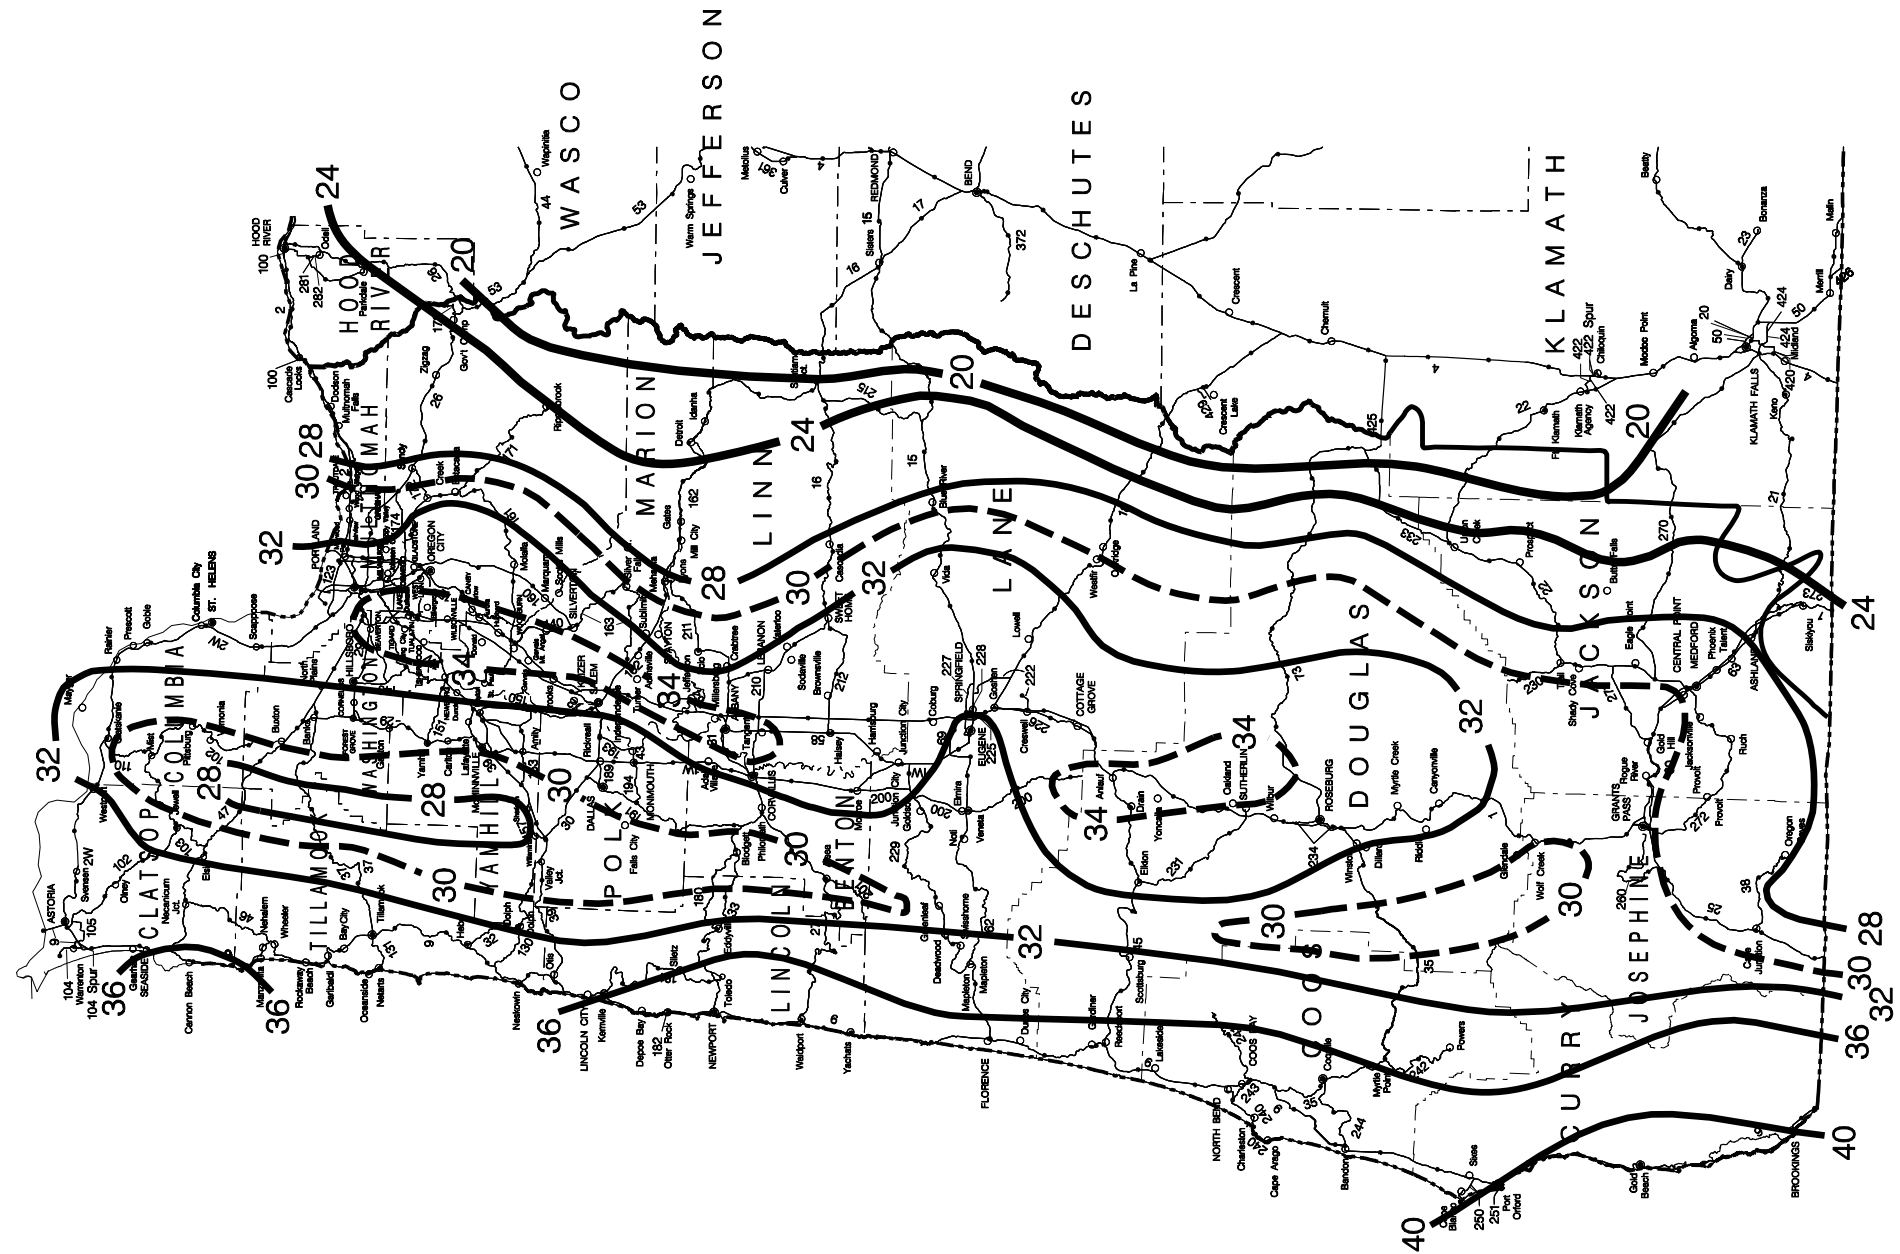

PLATE 3: MEAN MINIMUM TEMPERATURE (°F.), JANUARY IN WESTERN OREGON

Isolines are drawn through points of approximately equal value. Caution should be used in interpolating on these maps, particularly in mountainous areas.

Based on period 1931 - 1952