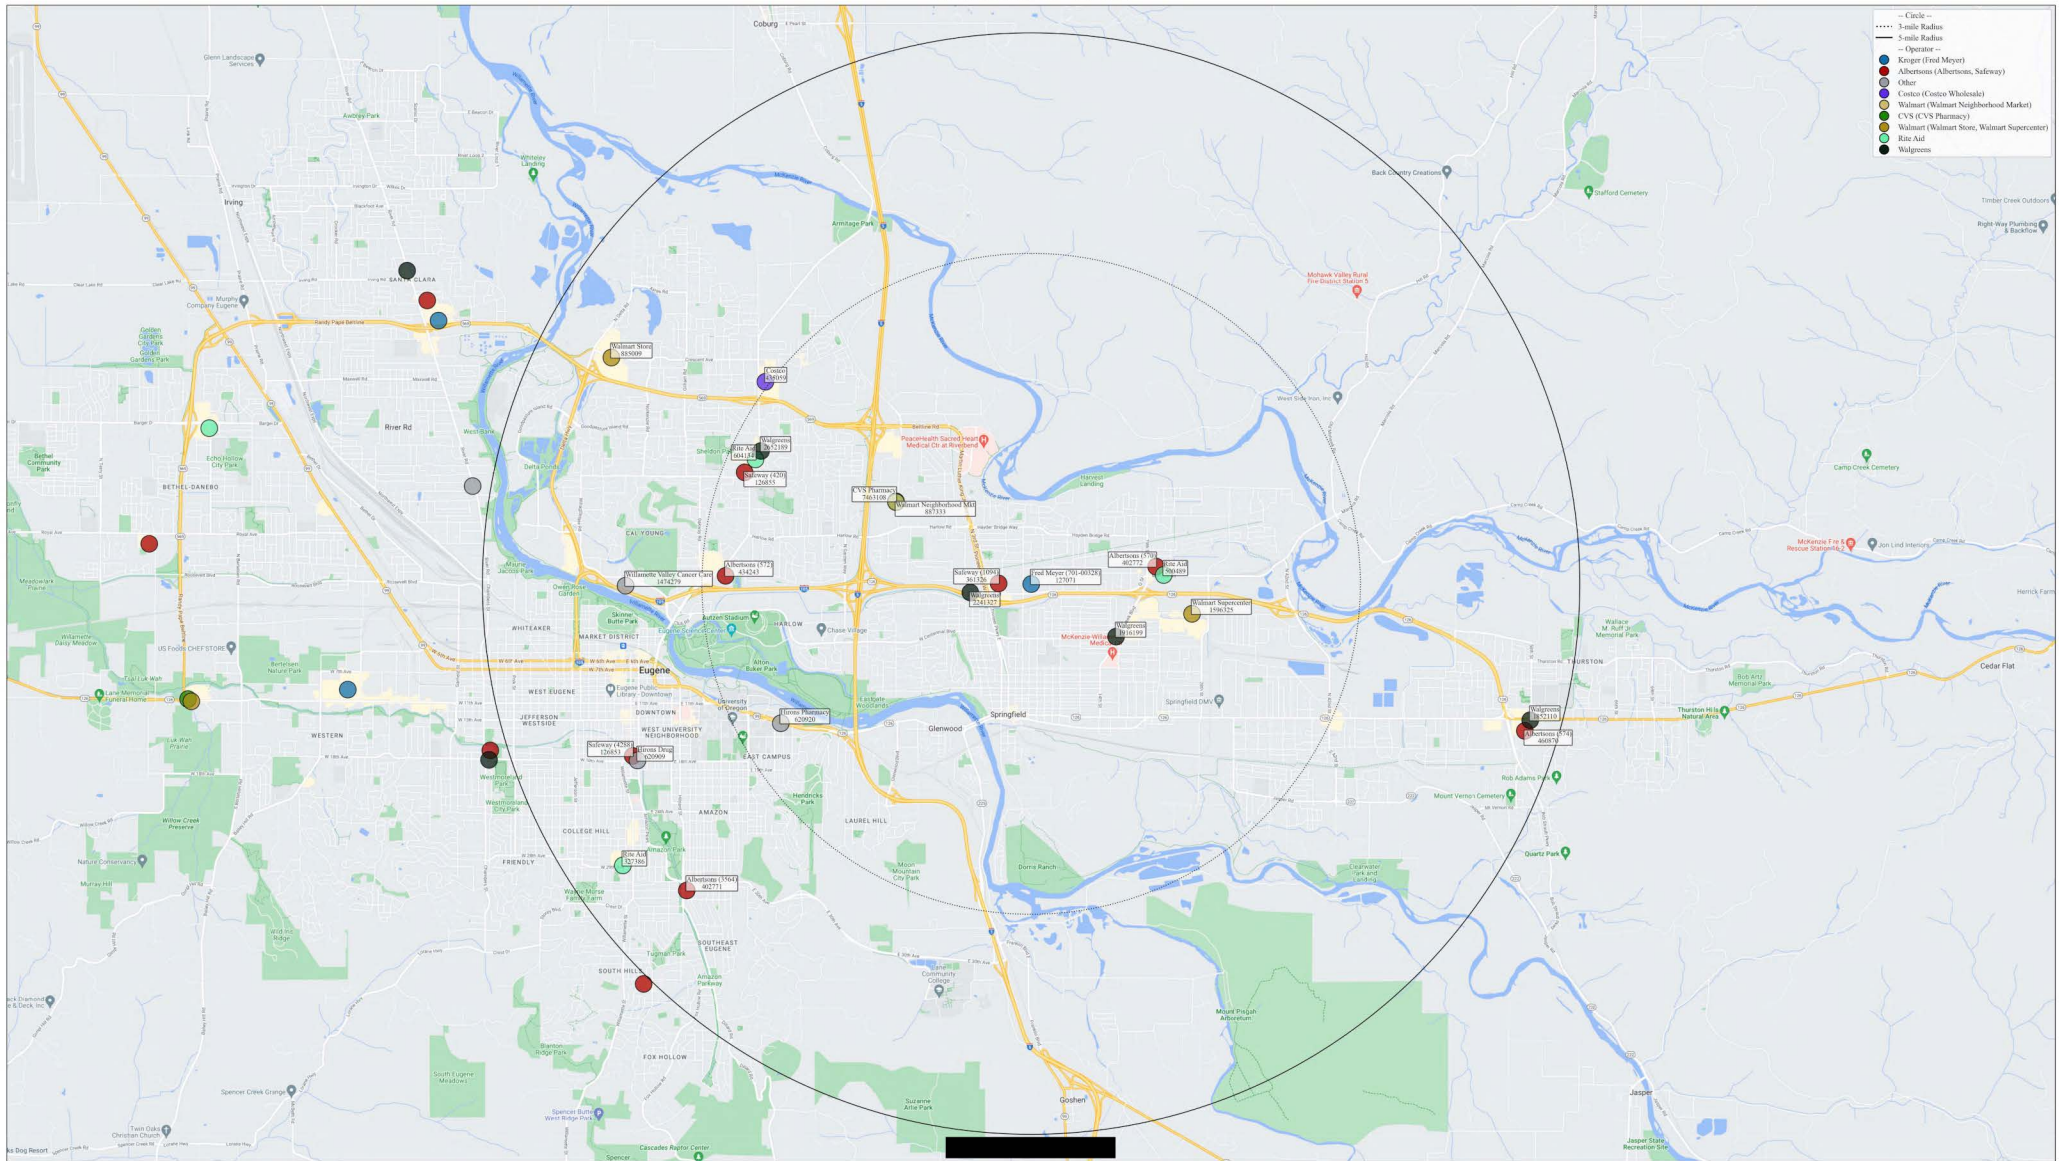

Fred Meyer (701-00328)
650 Q St, Springfield, OR 97477