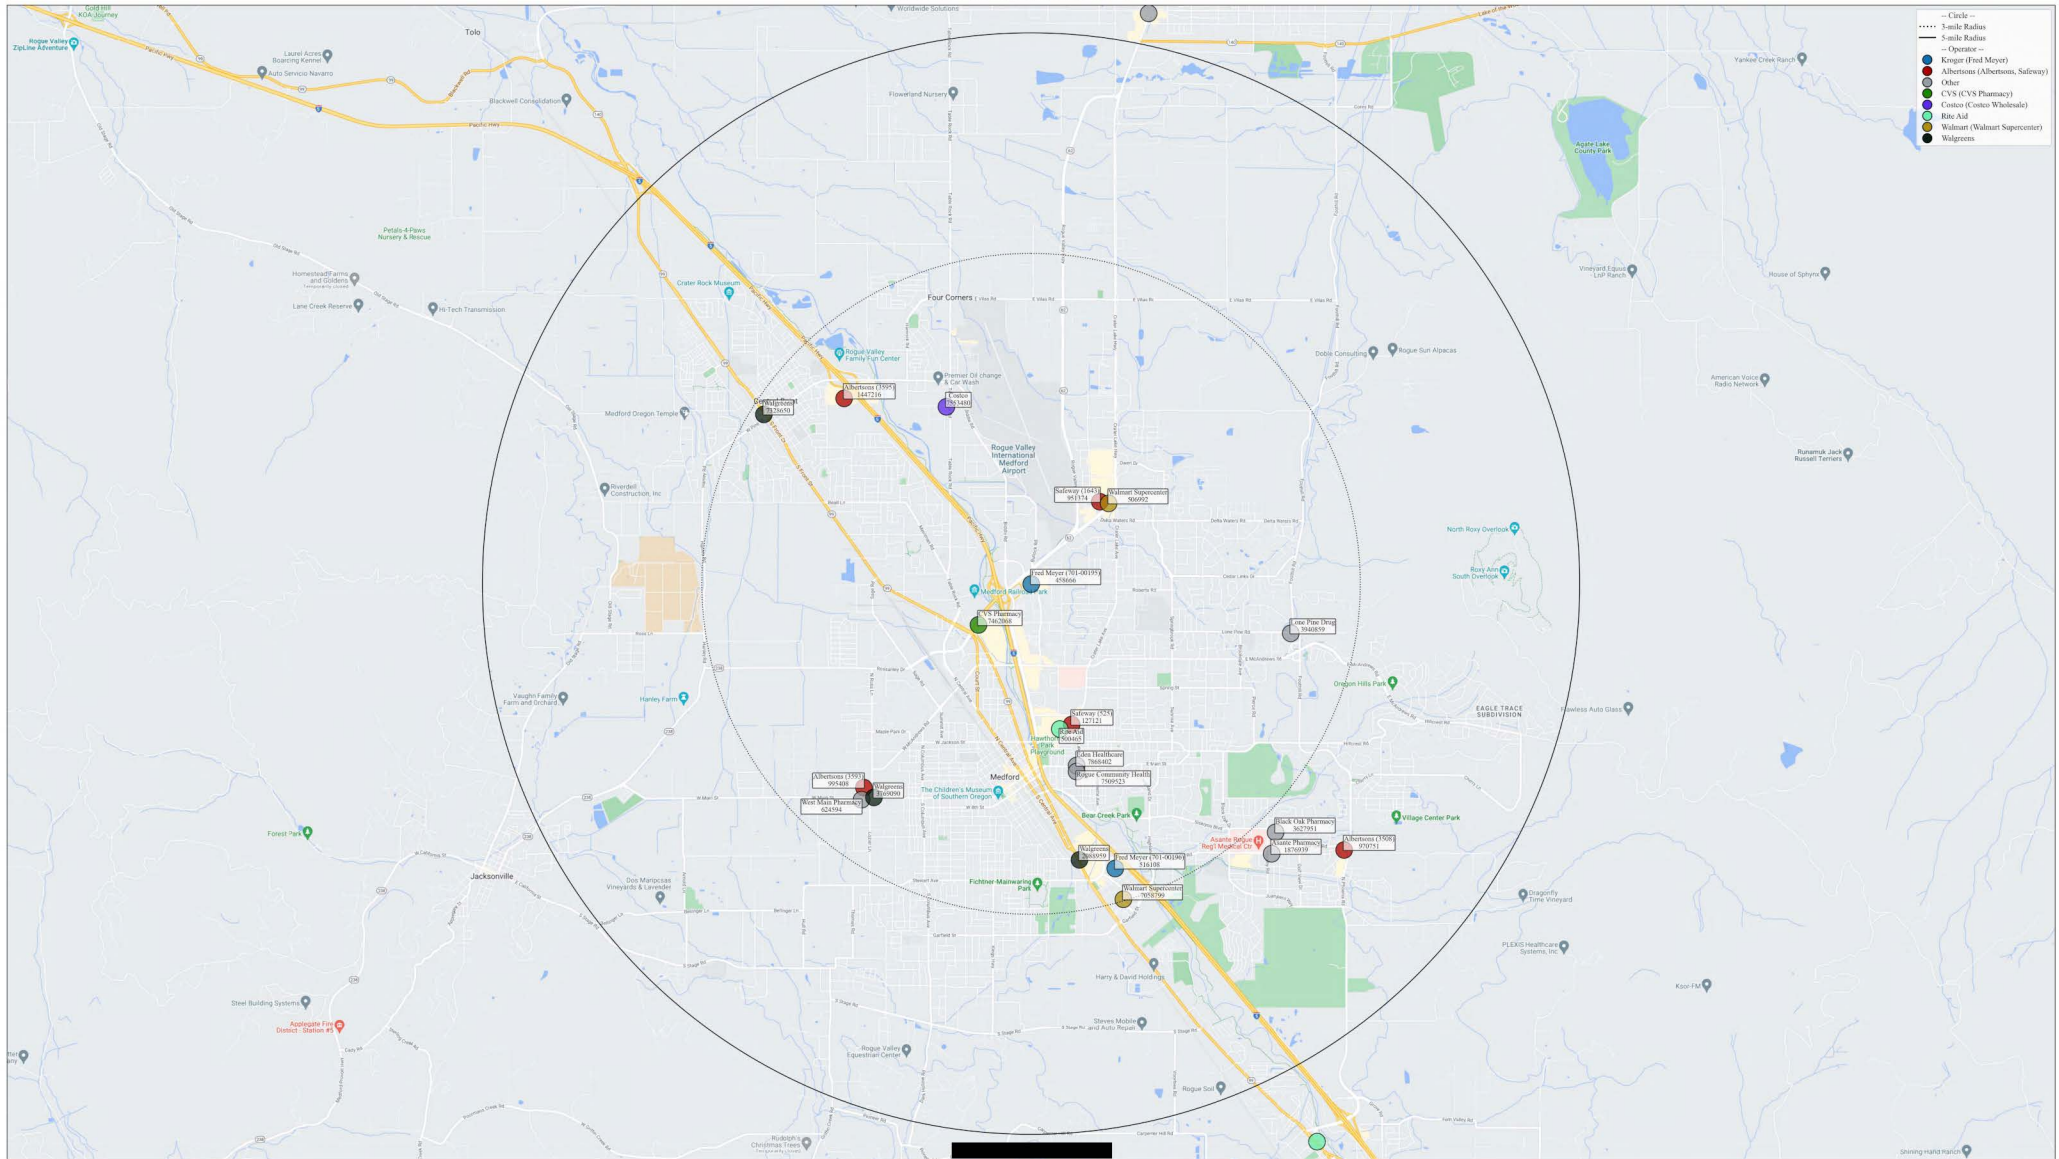

Fred Meyer (701-00195)
2424 Crater Lake Hwy, Medford, OR 97504