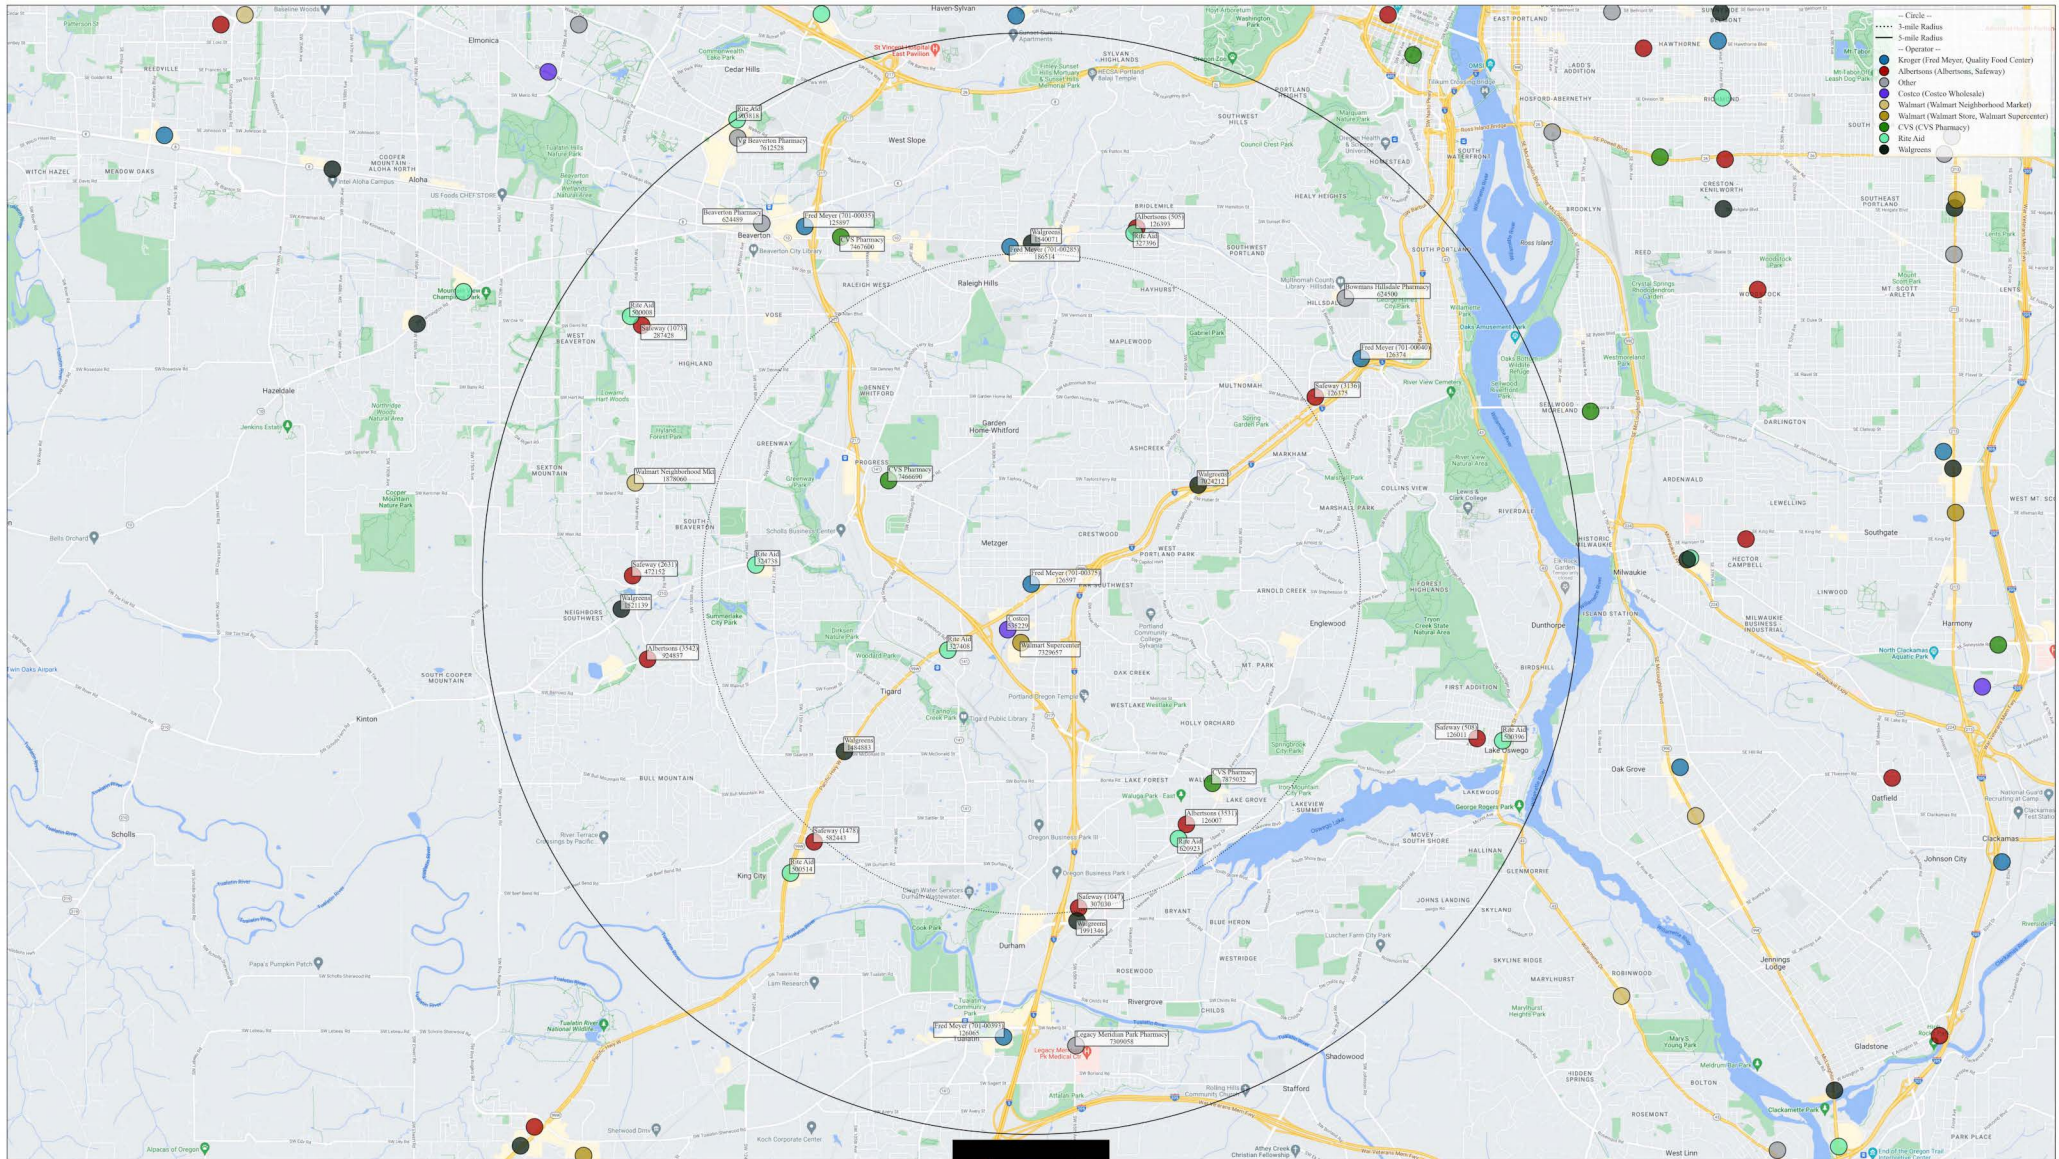

Fred Meyer (701-00375)
11565 Sw Pacific Hwy, Tigard, OR 97223