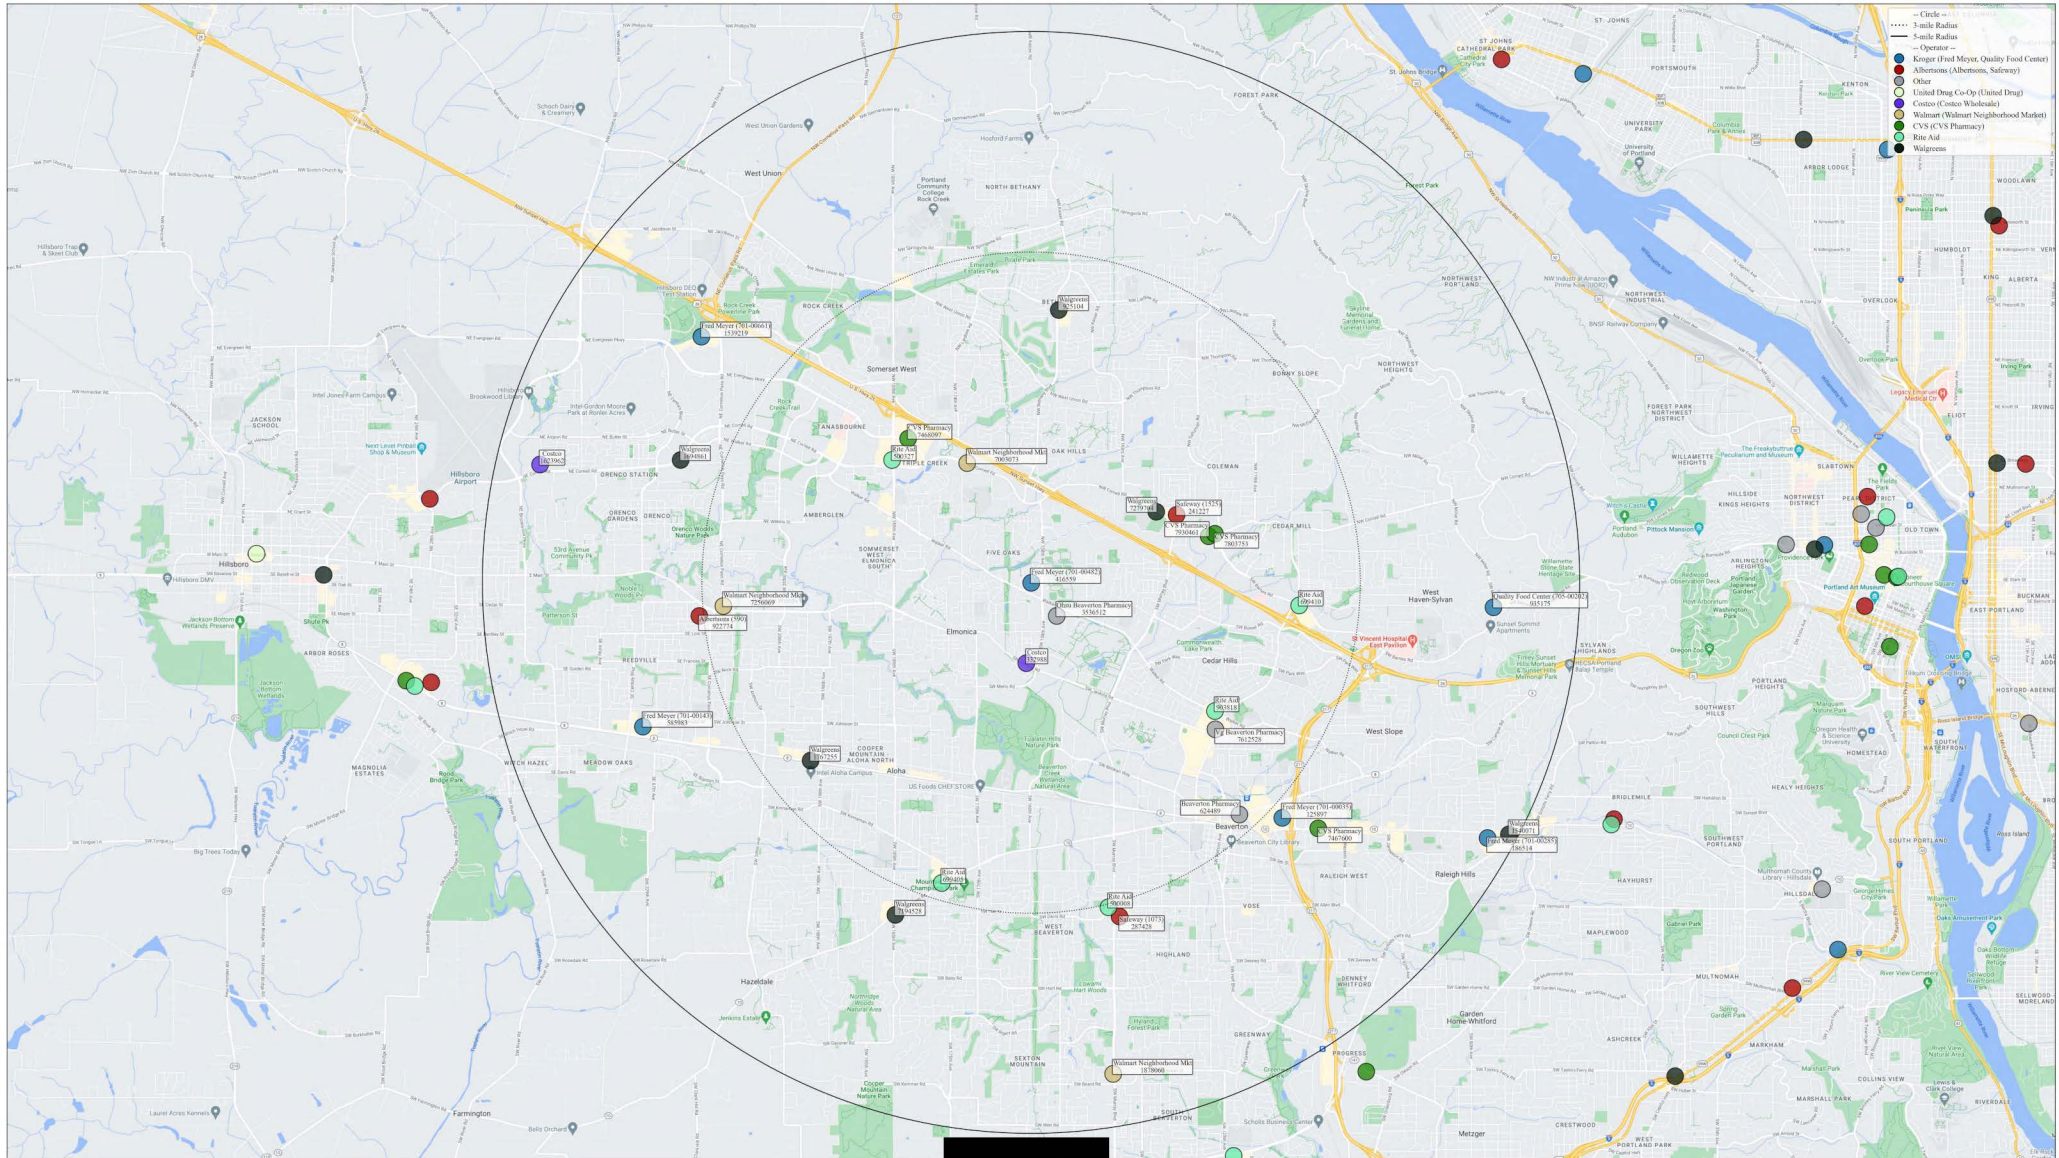

Fred Meyer (701-00482)
15995 Sw Walker Rd, Beaverton, OR 97006