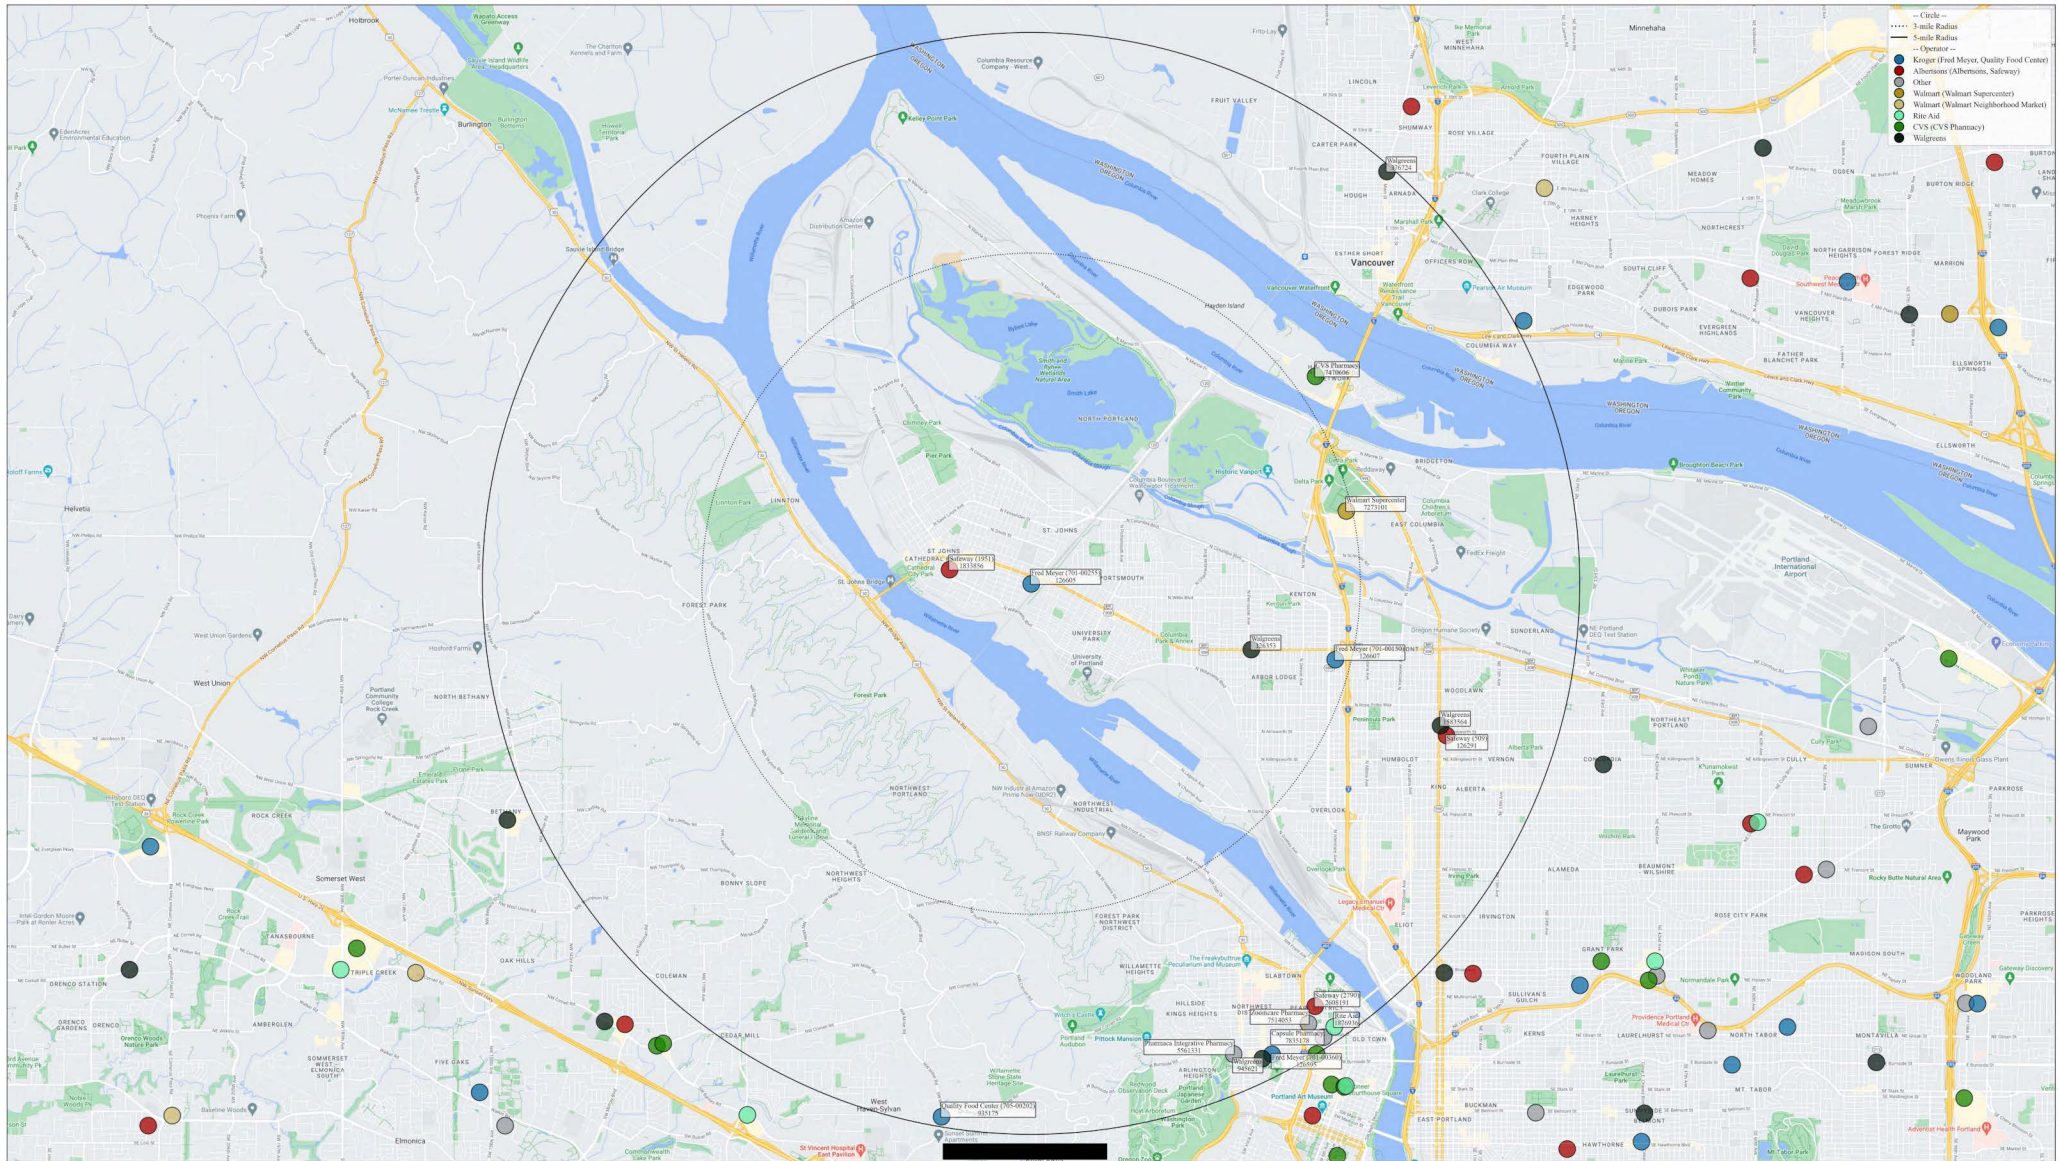

Fred Meyer (701-00255)
6850 N Lombard St, Portland, OR 97203