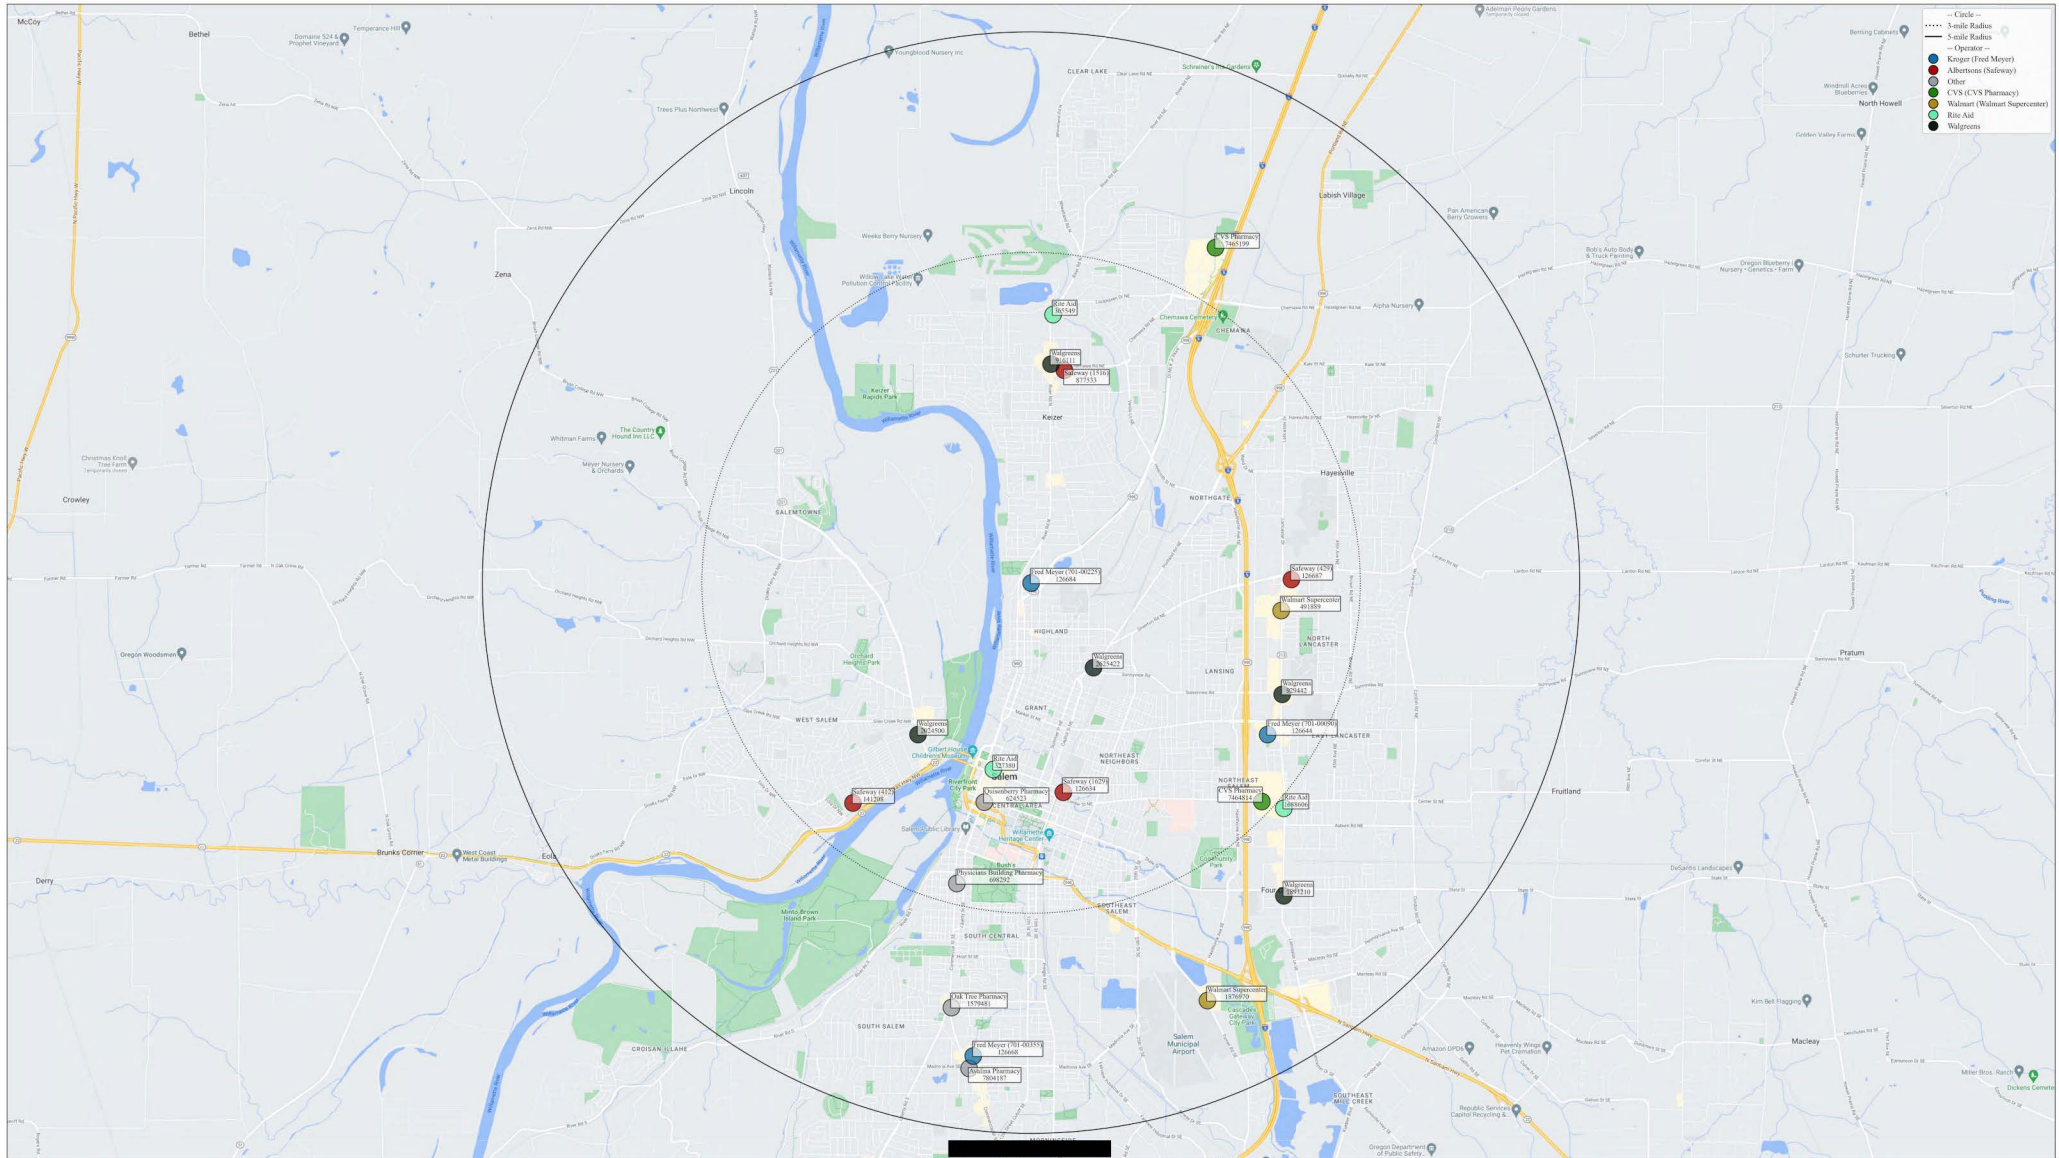

Fred Meyer (701-00225)
2855 Broadway St Ne, Salem, OR 97303