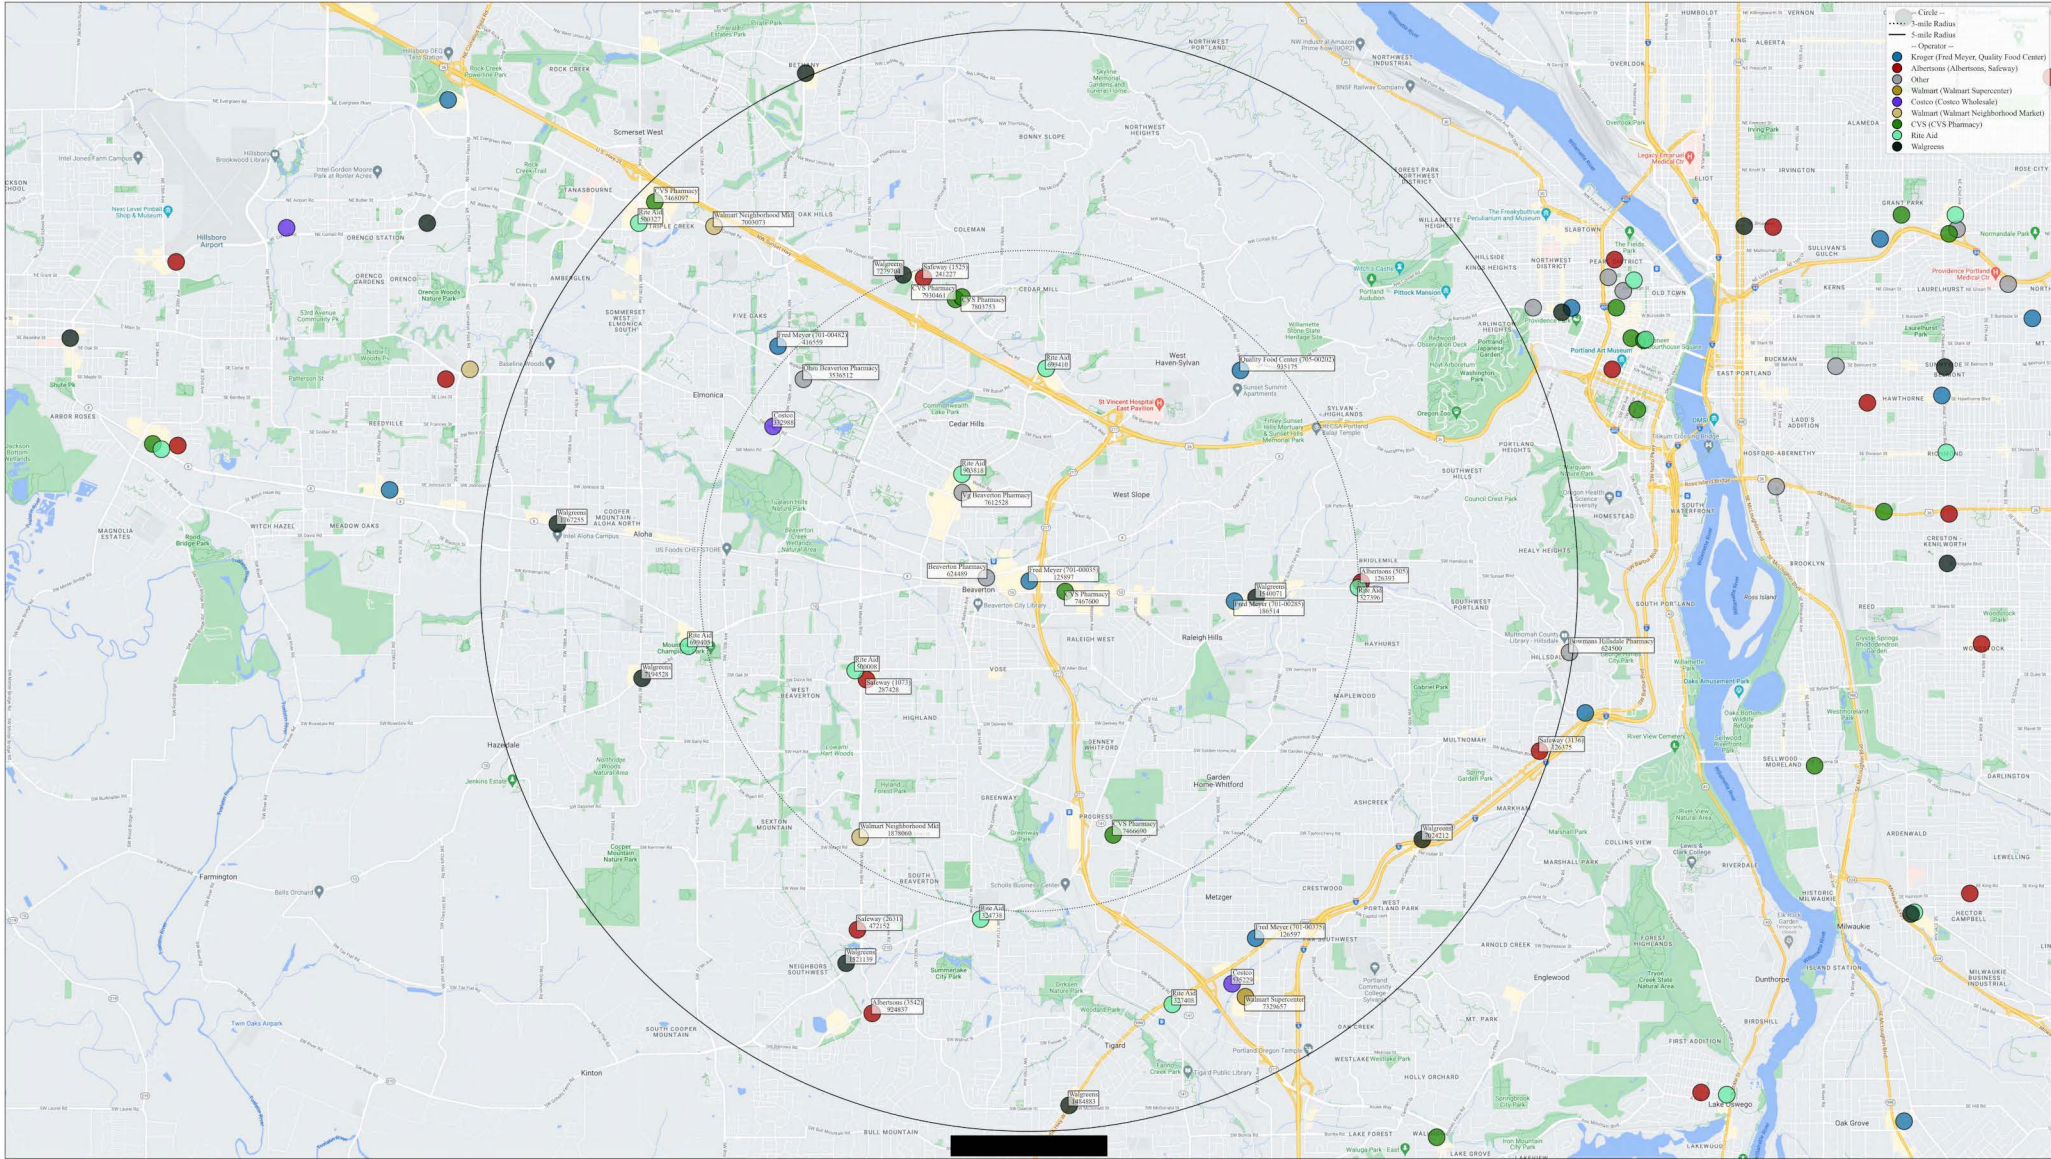

Fred Meyer (701-00035) 11425 Sw Beaverton Hillsdale Hwy, Beaverton, OR 97005