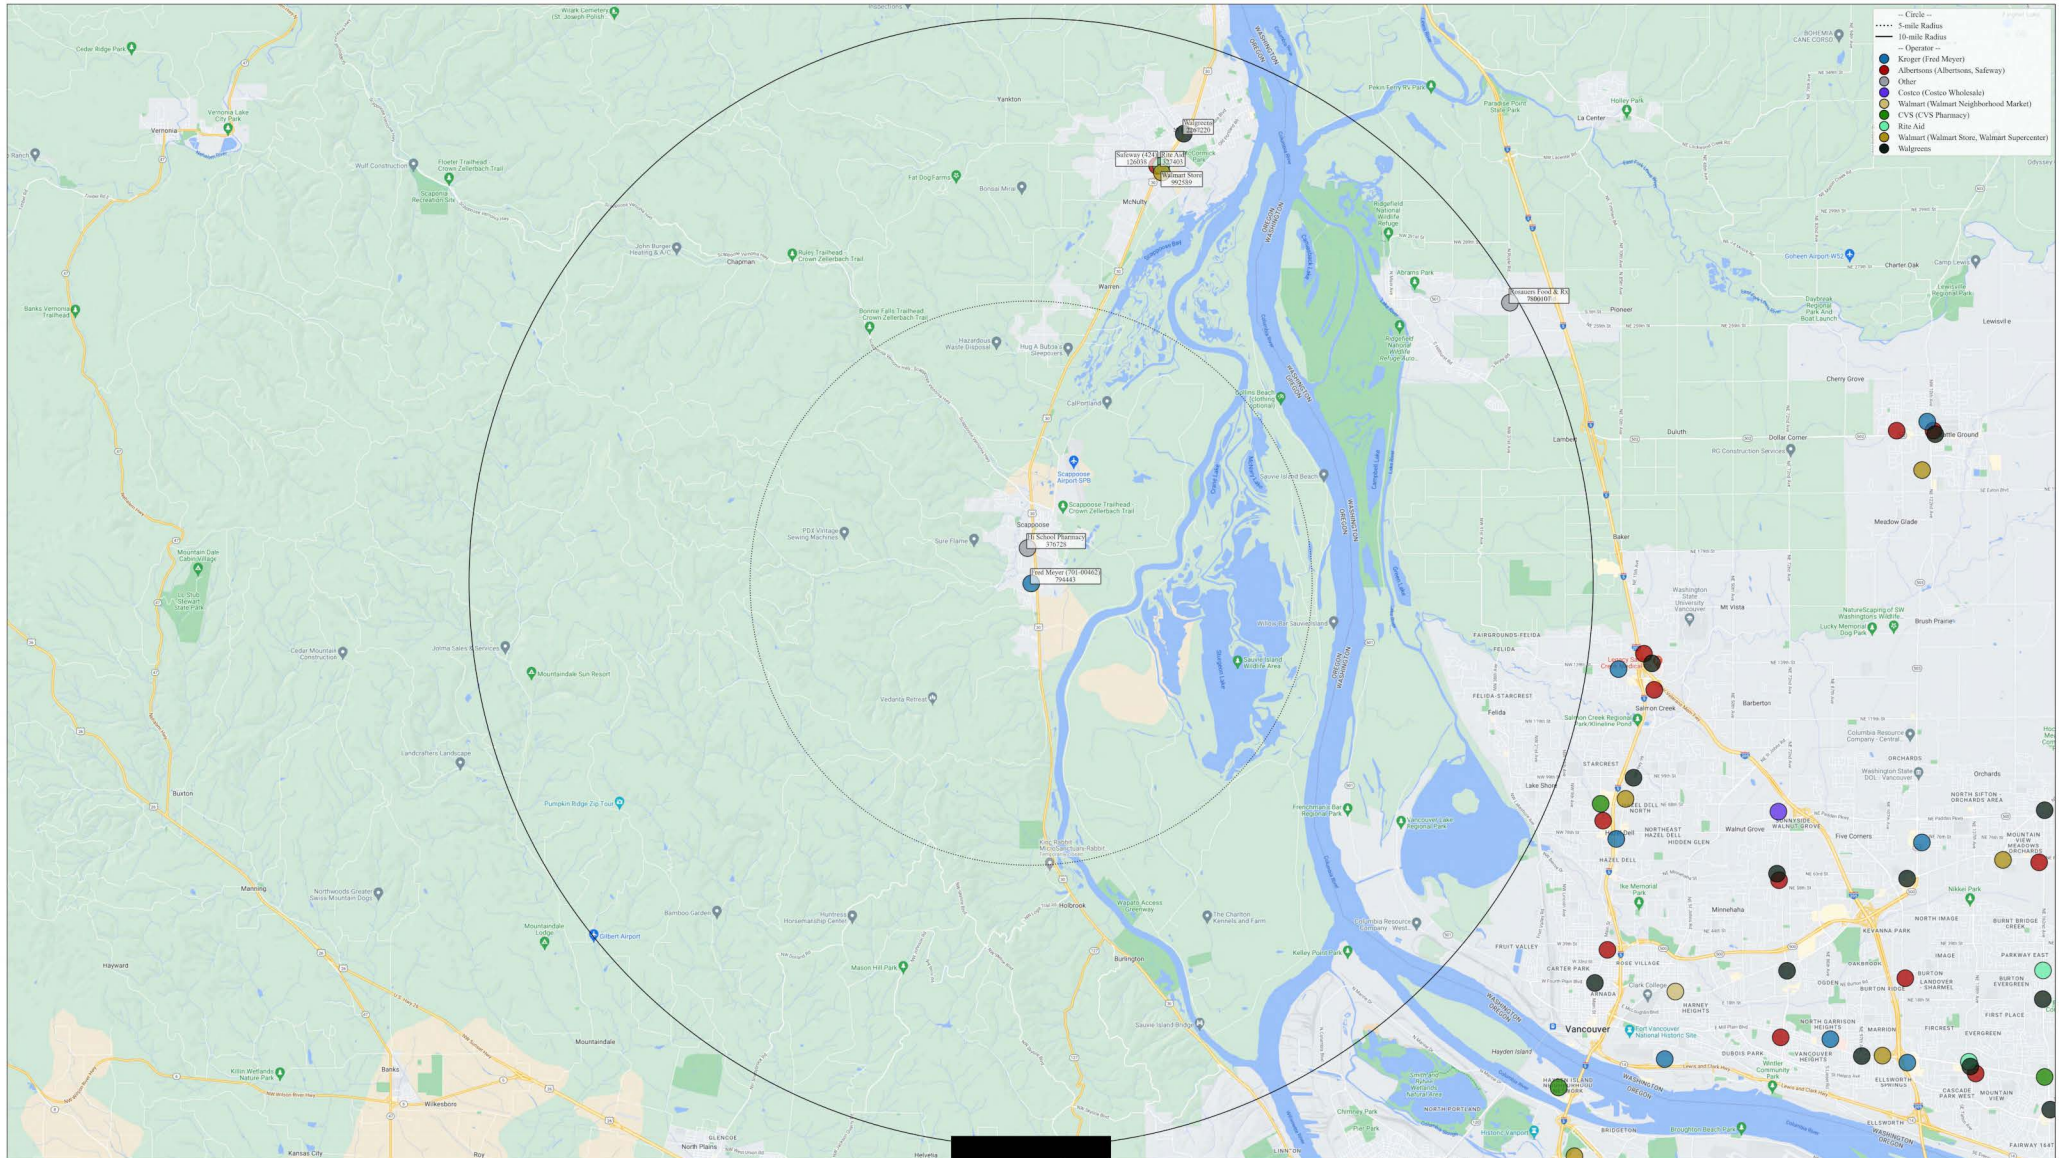

Fred Meyer (701-00462)
51501 Columbia River Hwy, Scappoose, OR 97056