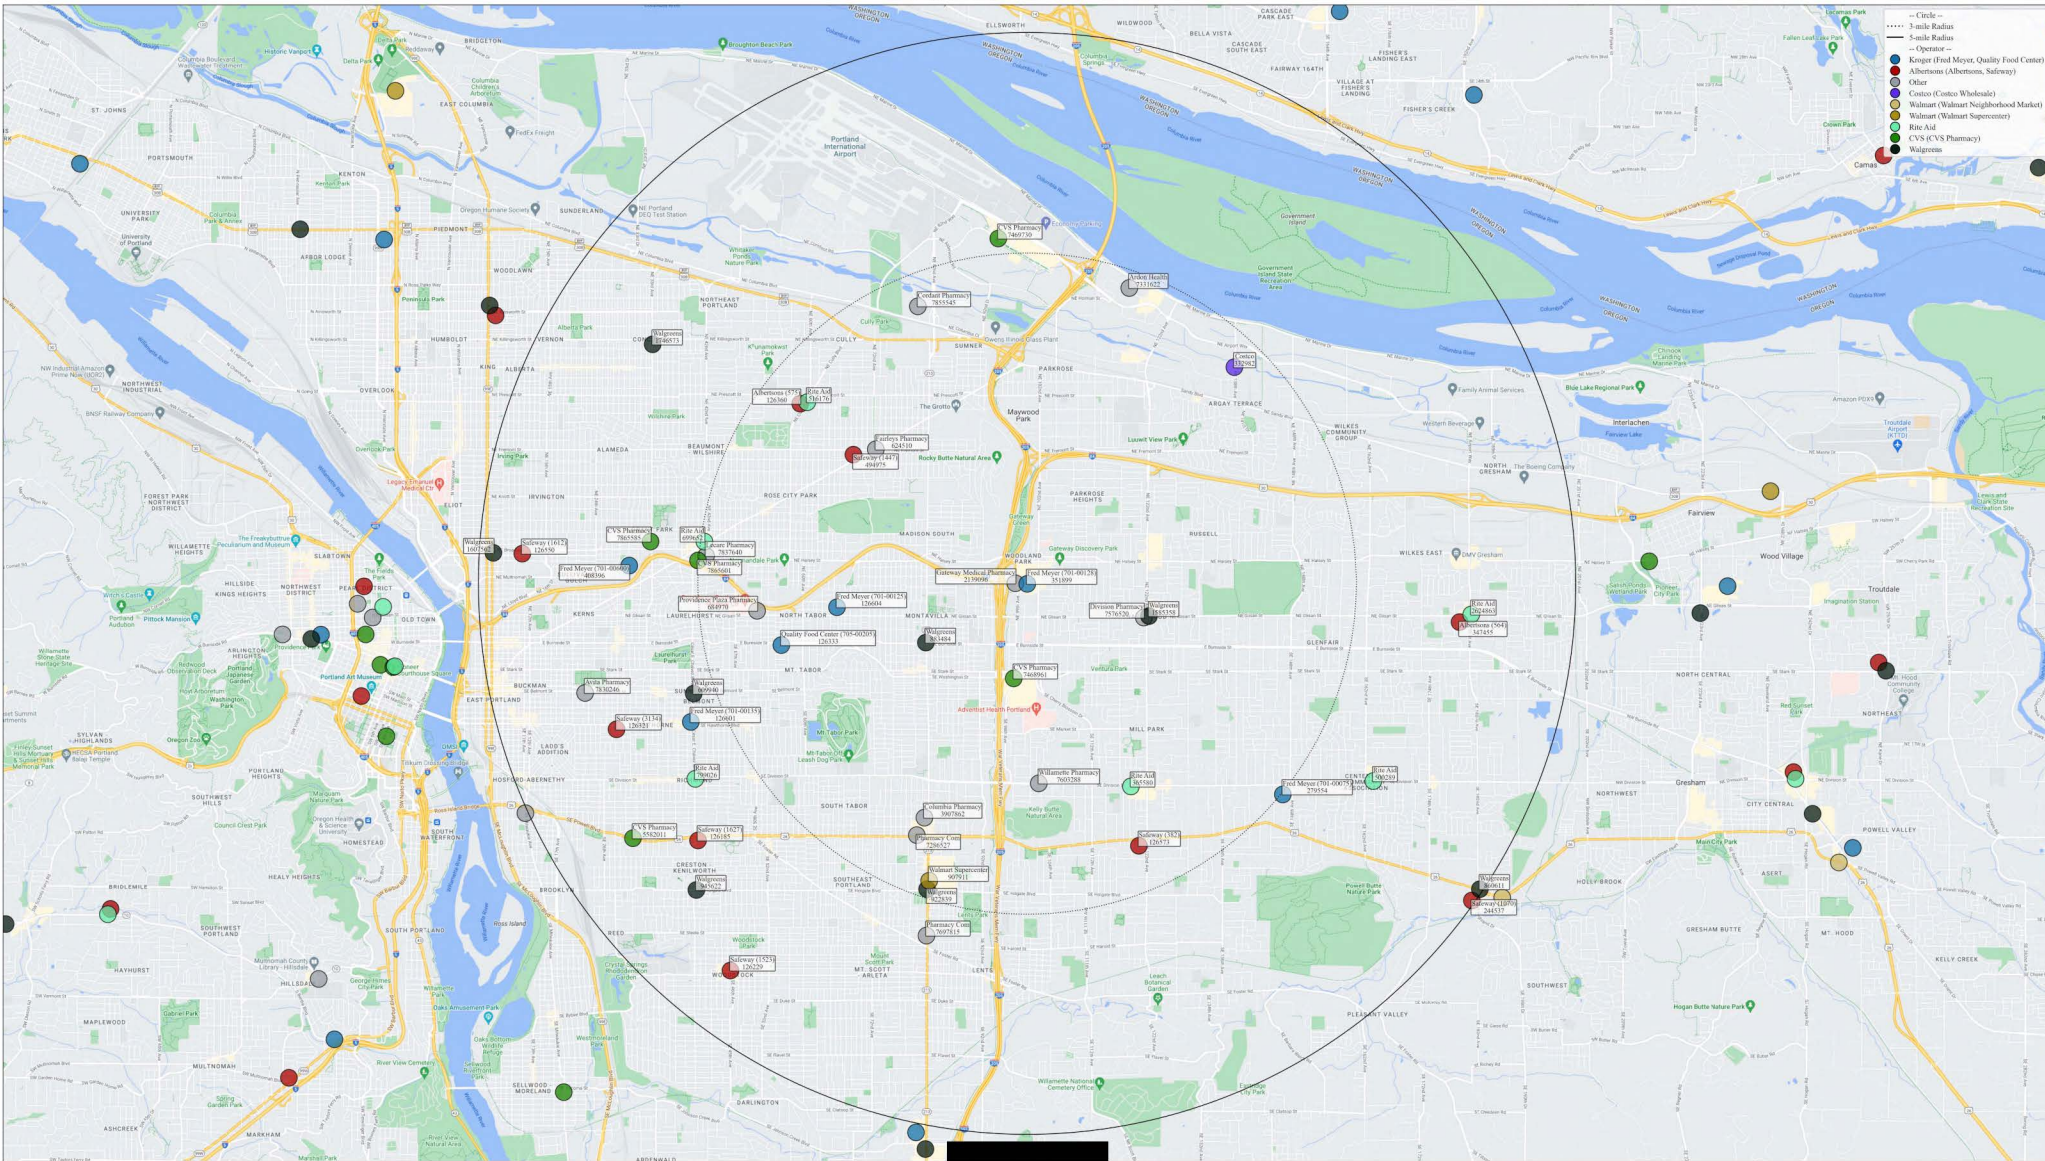

Fred Meyer (701-00128)
1111 NE 102nd Ave, Portland, OR 97220