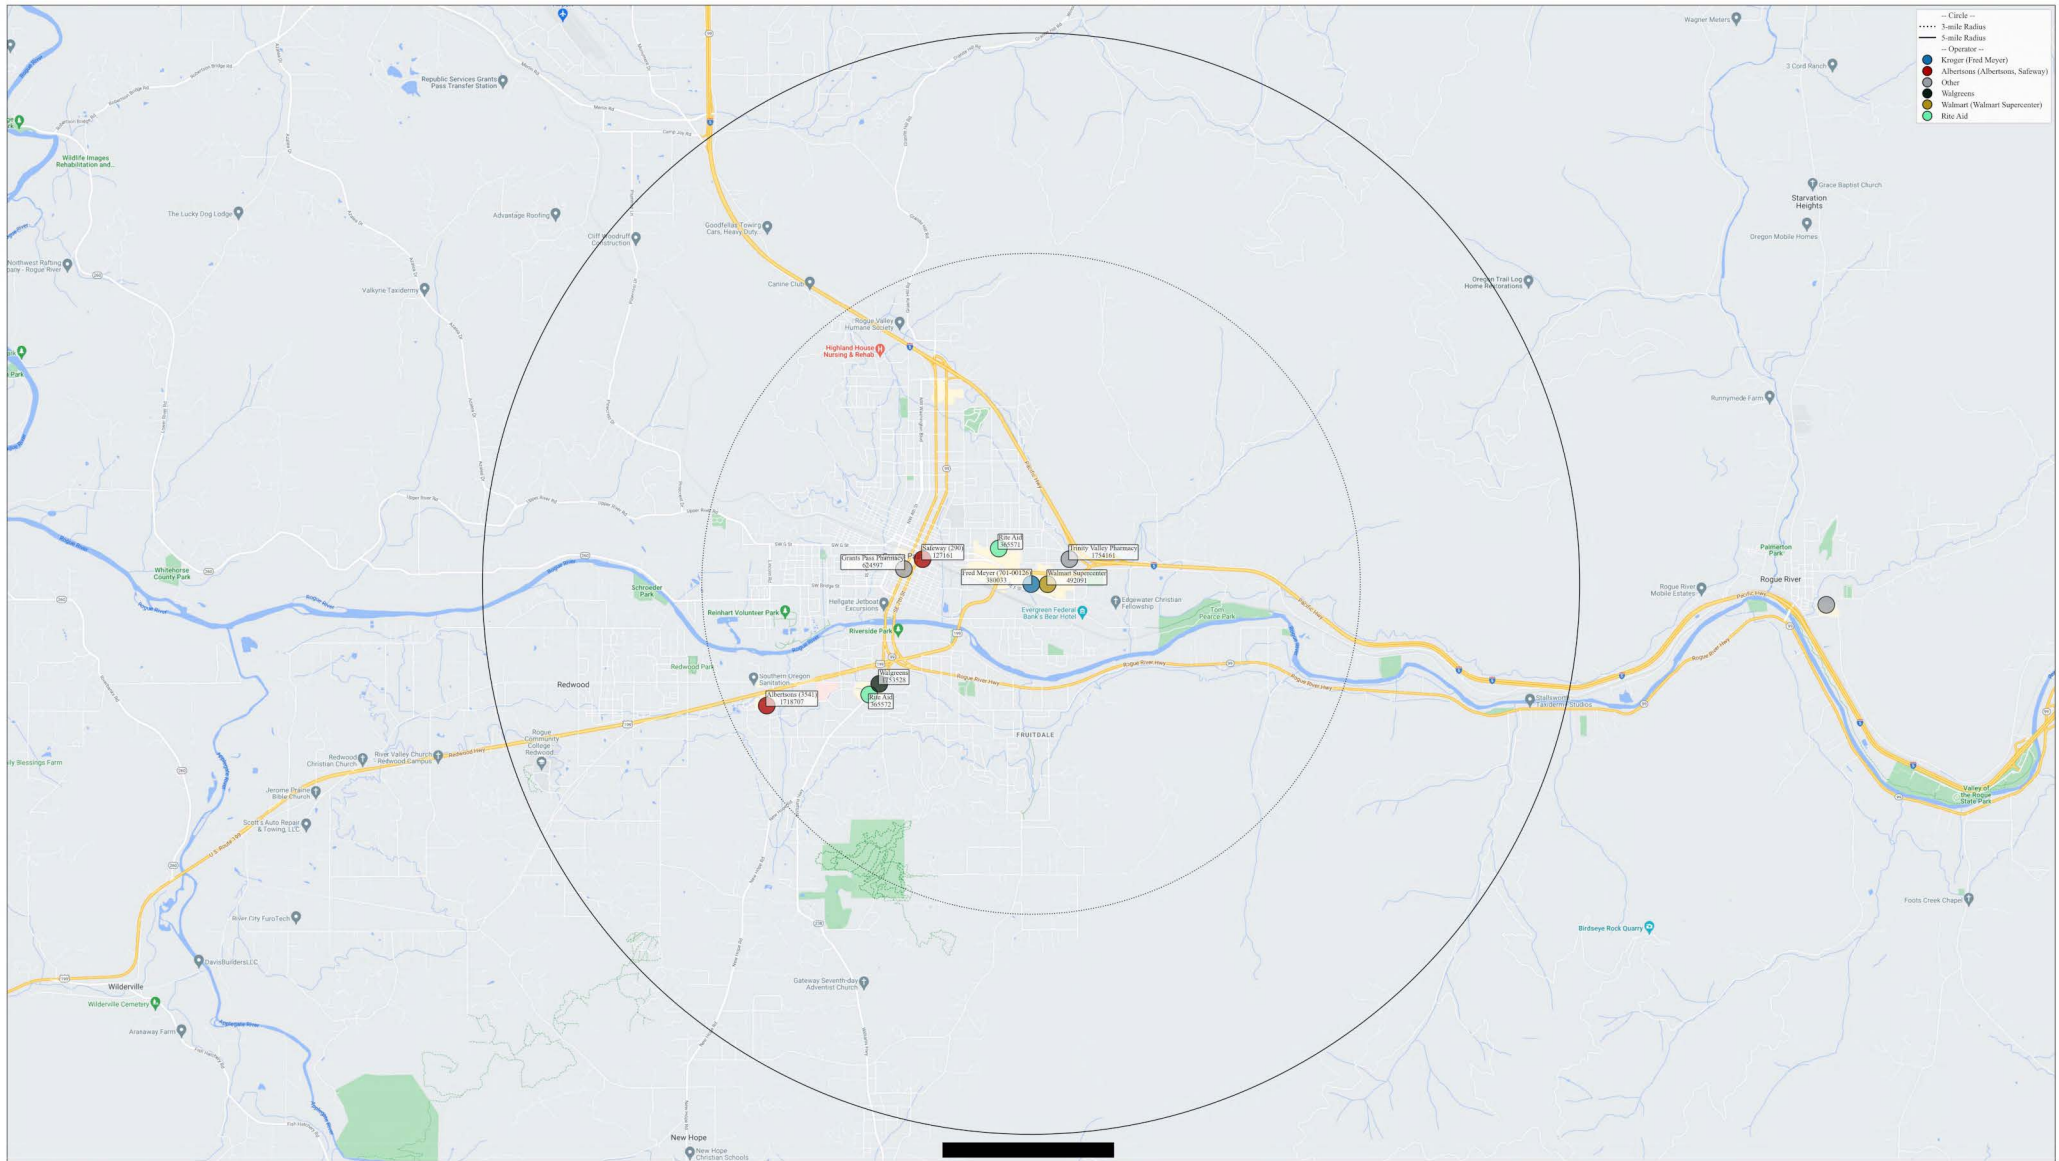

**Fred Meyer (701-00126)
1101 Grants Pass Pkwy, Grants Pass, OR 97526**