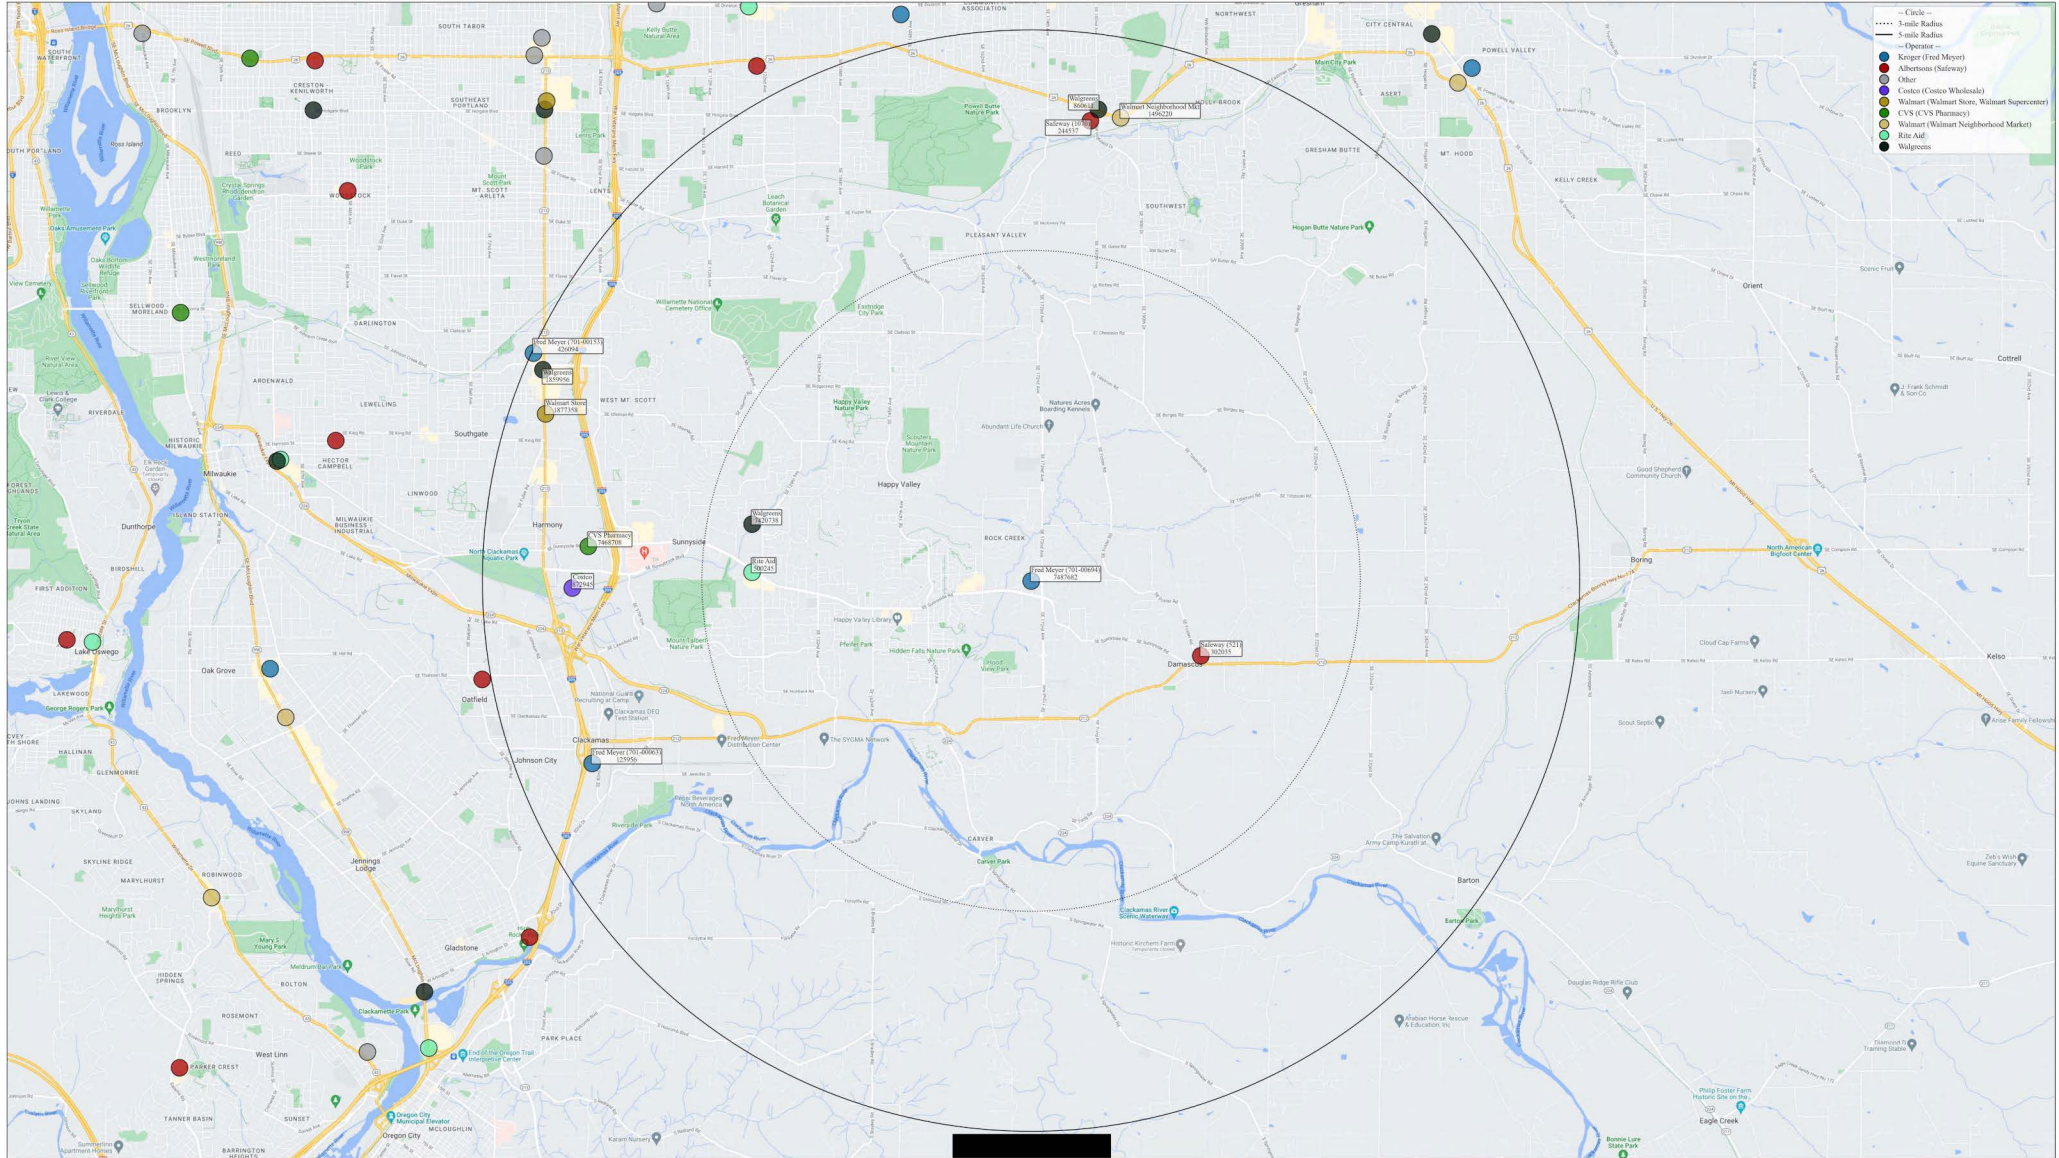

Fred Meyer (701-00694)
17005 SE Sunnyside Rd., Happy Valley, OR 97015