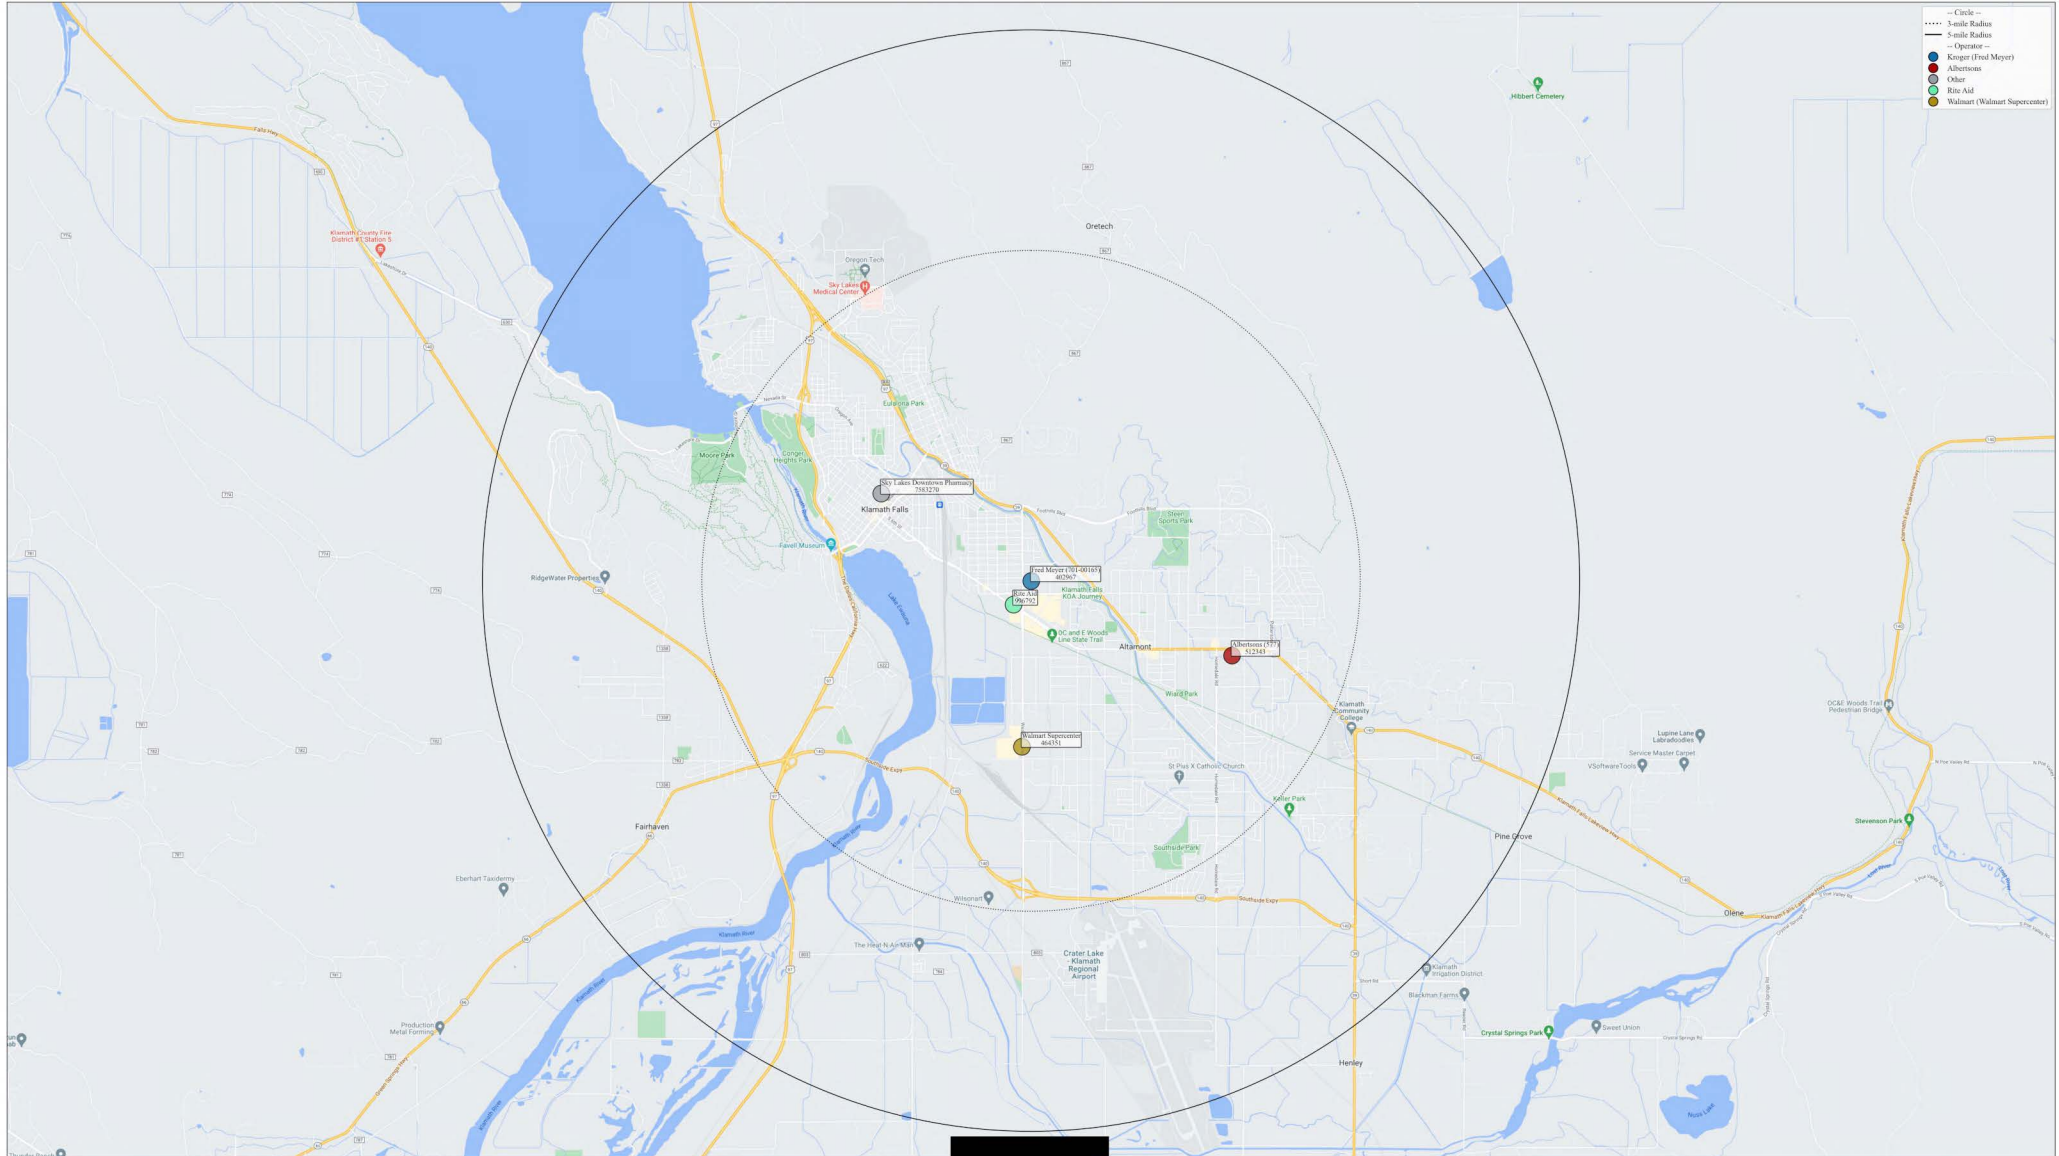

Fred Meyer (701-00165)
2655 Shasta Way, Klamath Falls, OR 97603