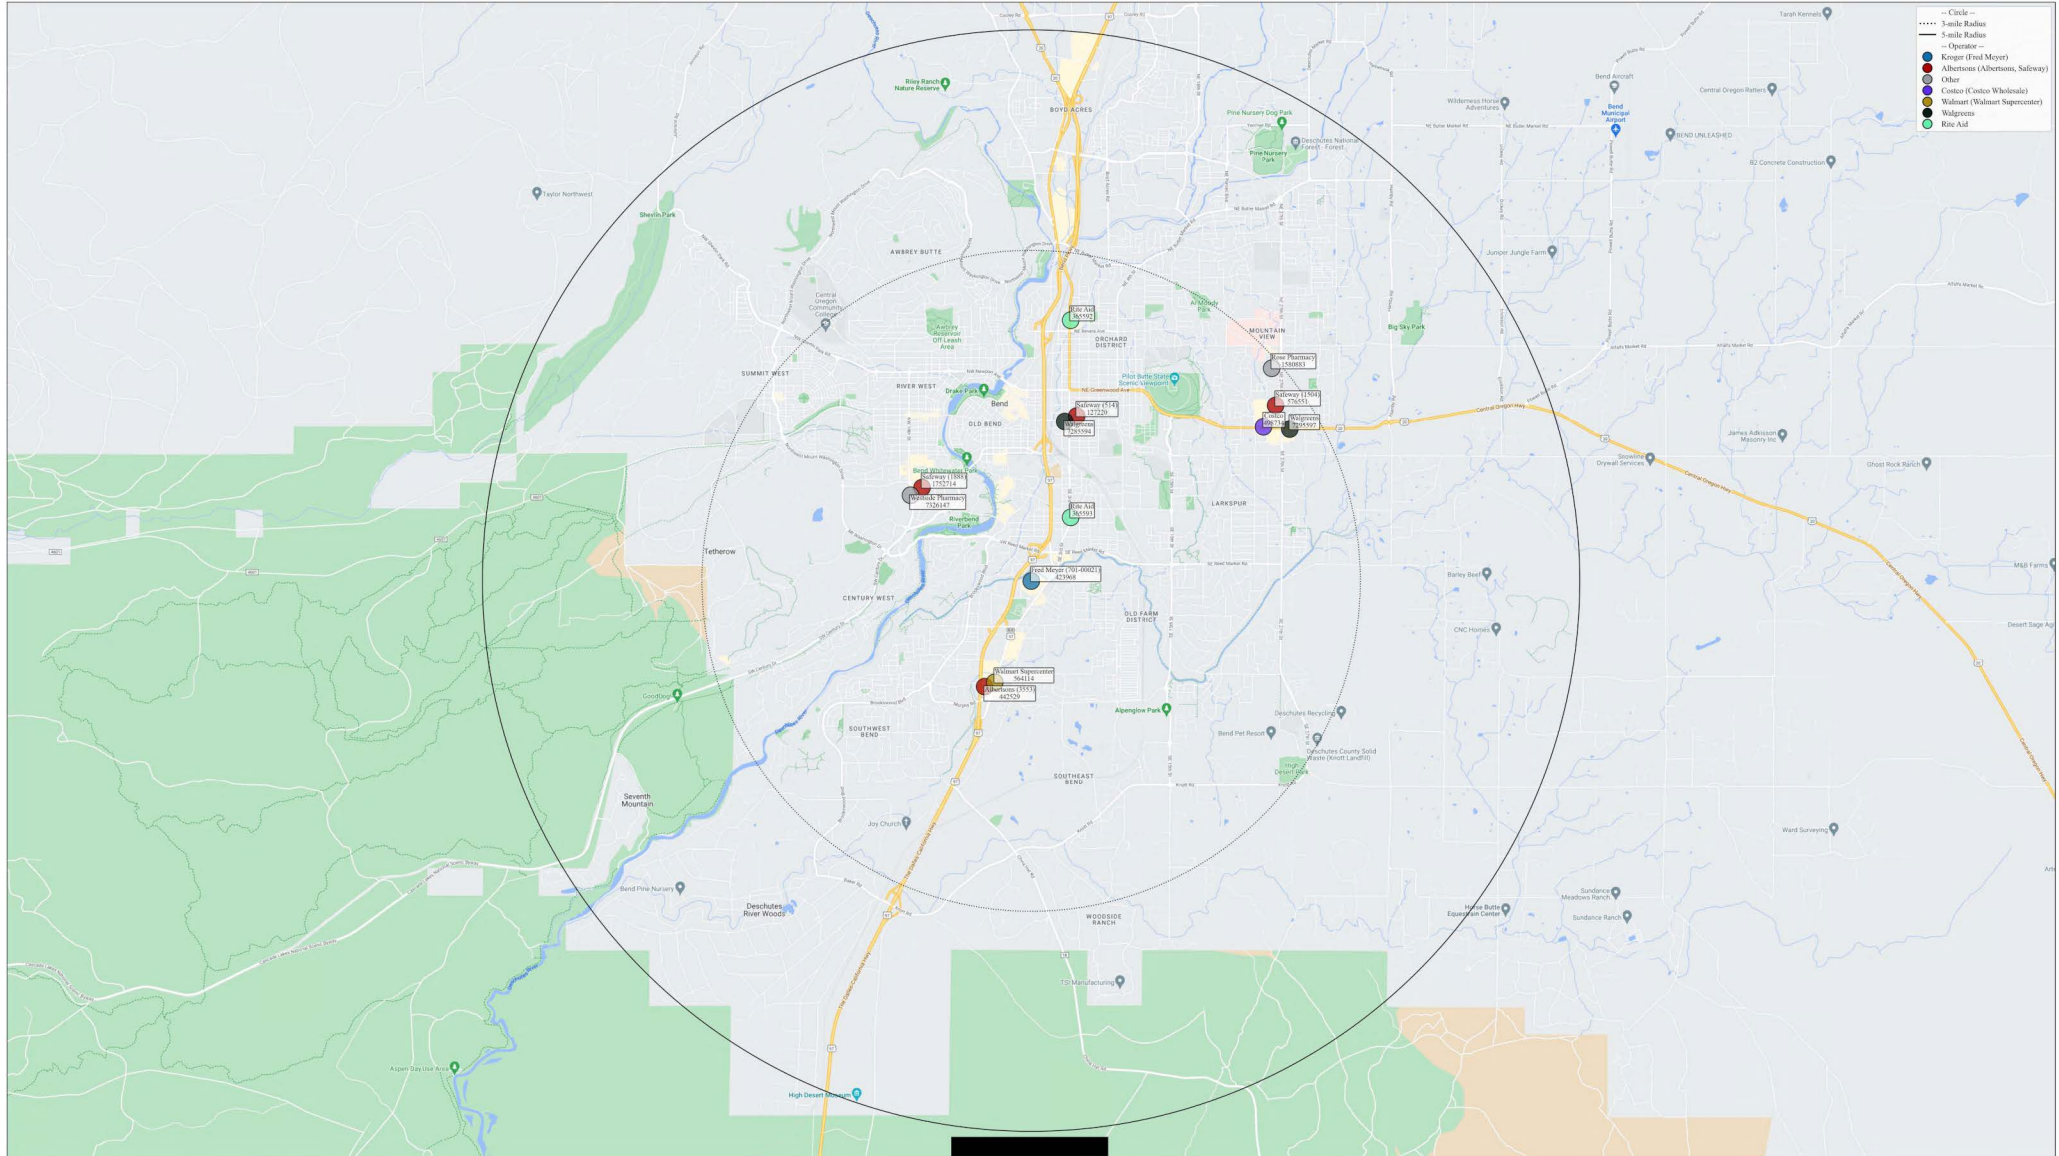

Fred Meyer (701-00021)
61535 S Highway 97, Bend, OR 97702