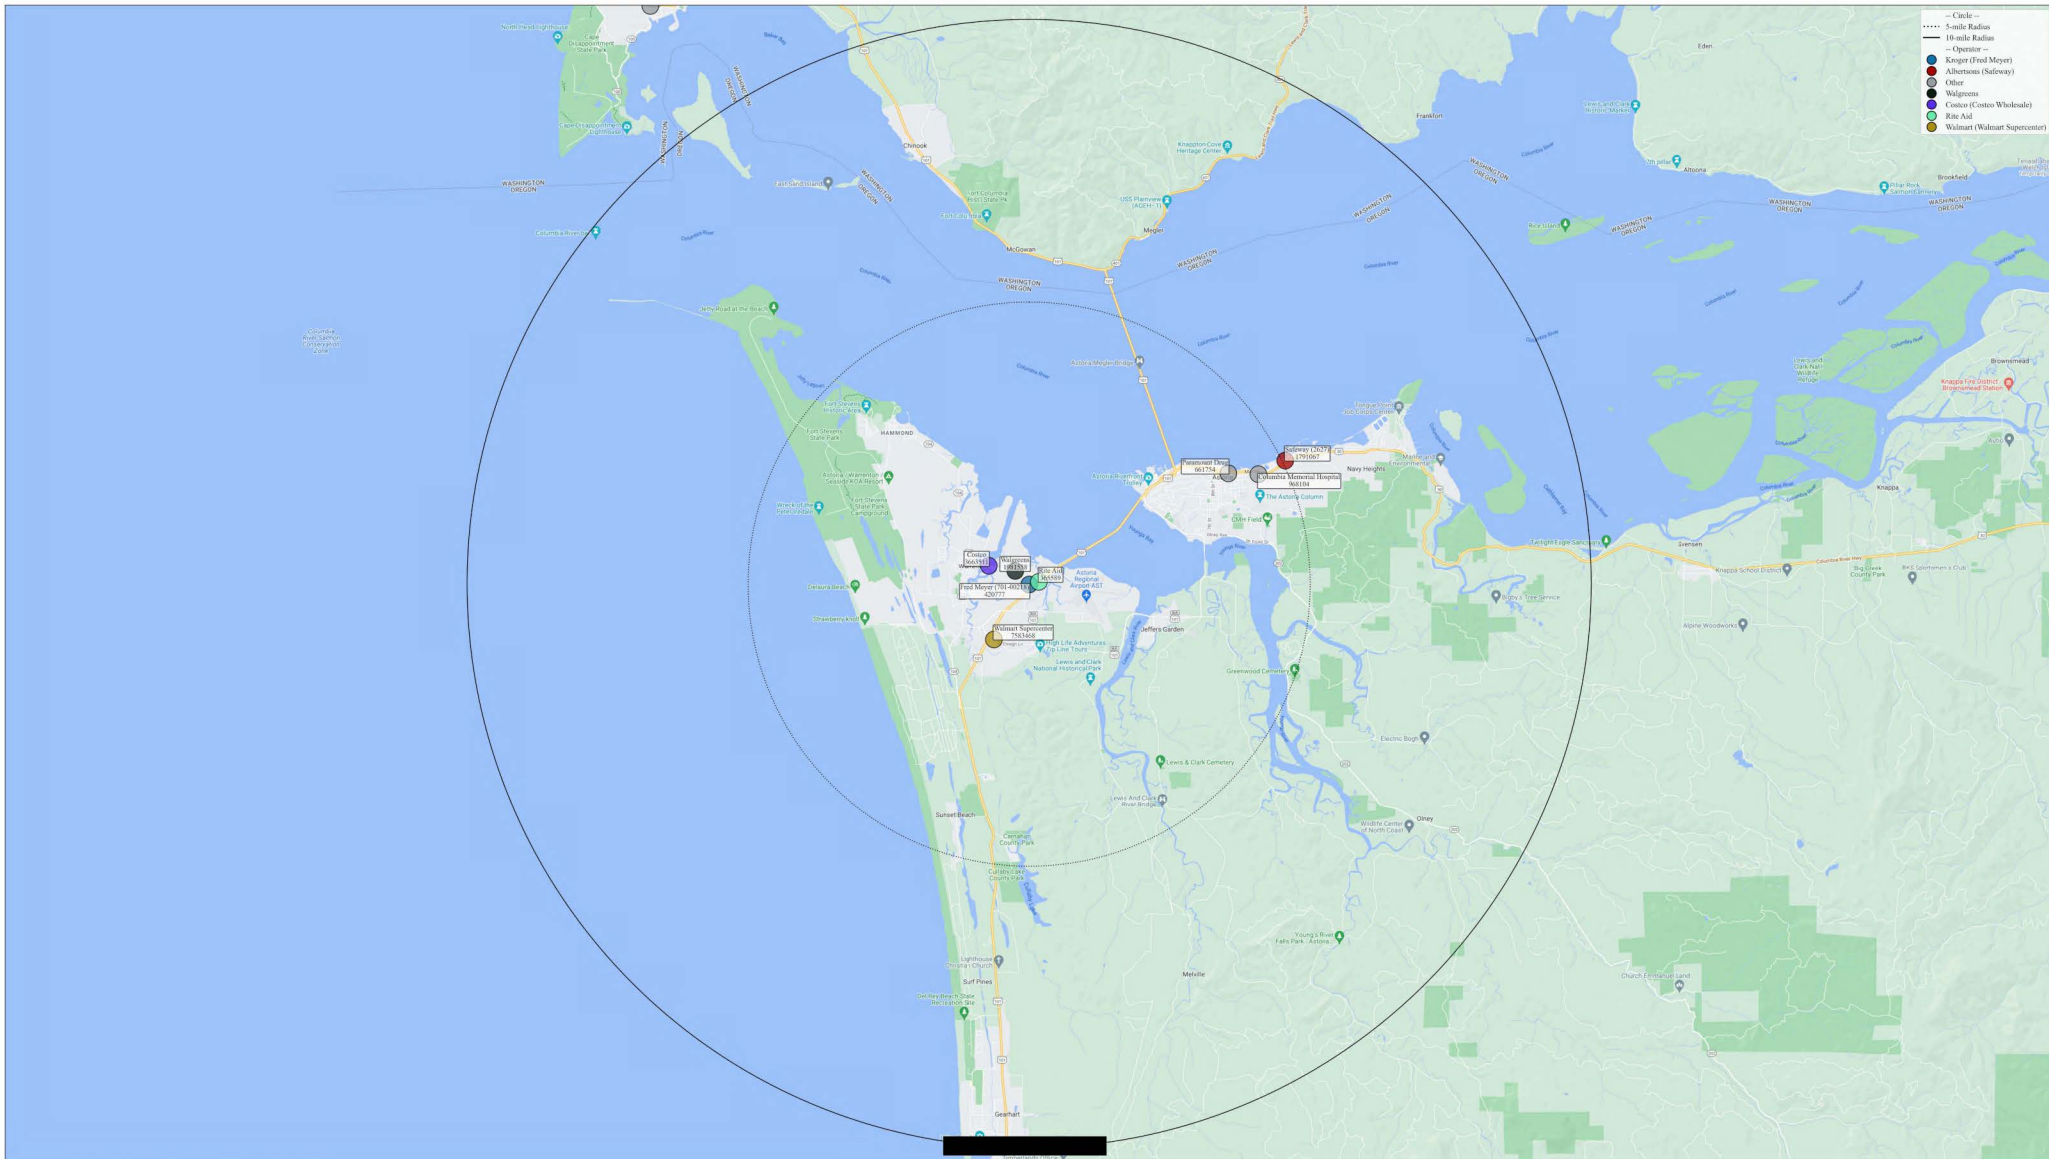

Fred Meyer (701-00218)
695 S Highway 101, Warrenton, OR 97146