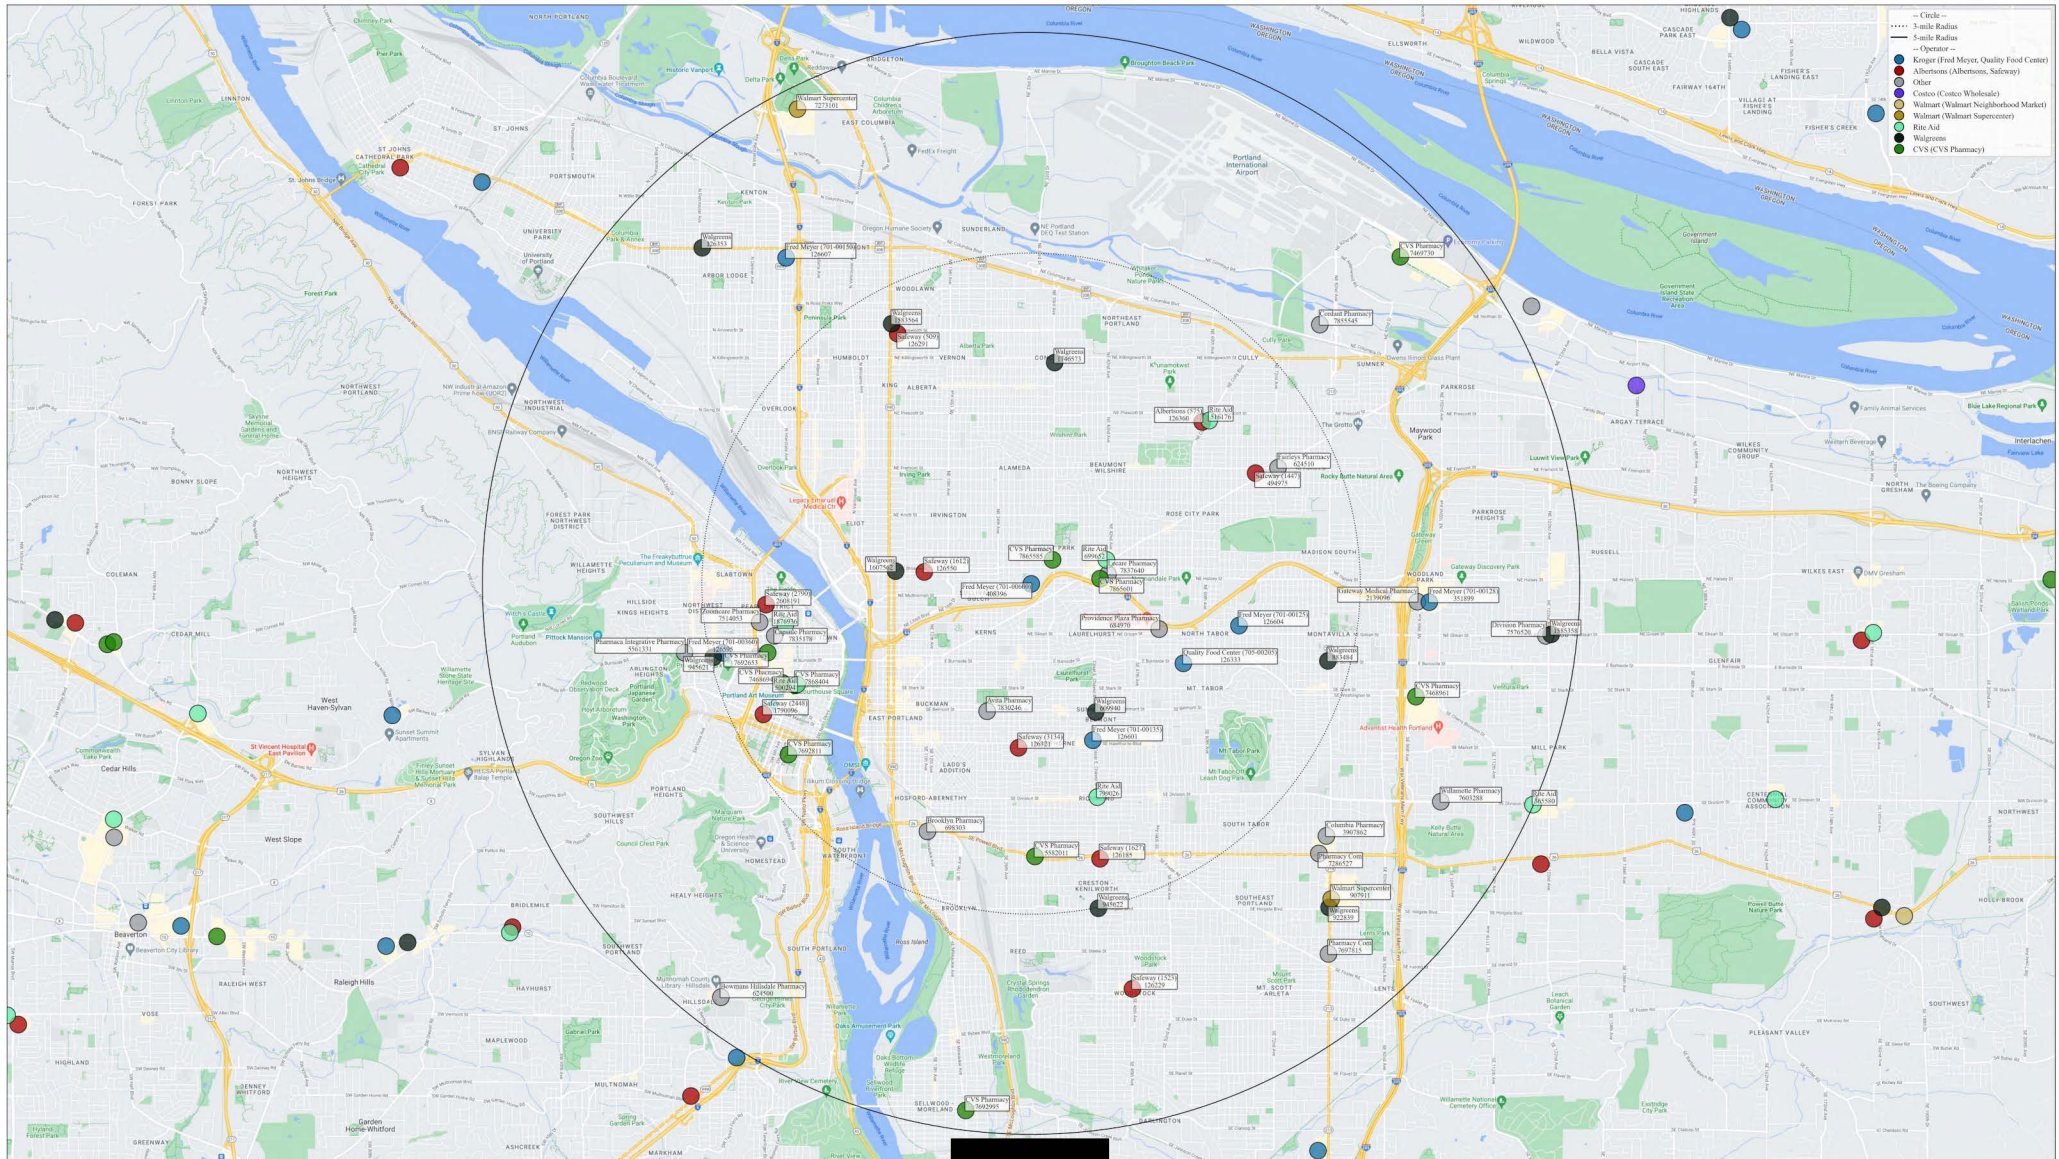

Fred Meyer (701-00600)
3030 Ne Weidler St, Portland, OR 97232