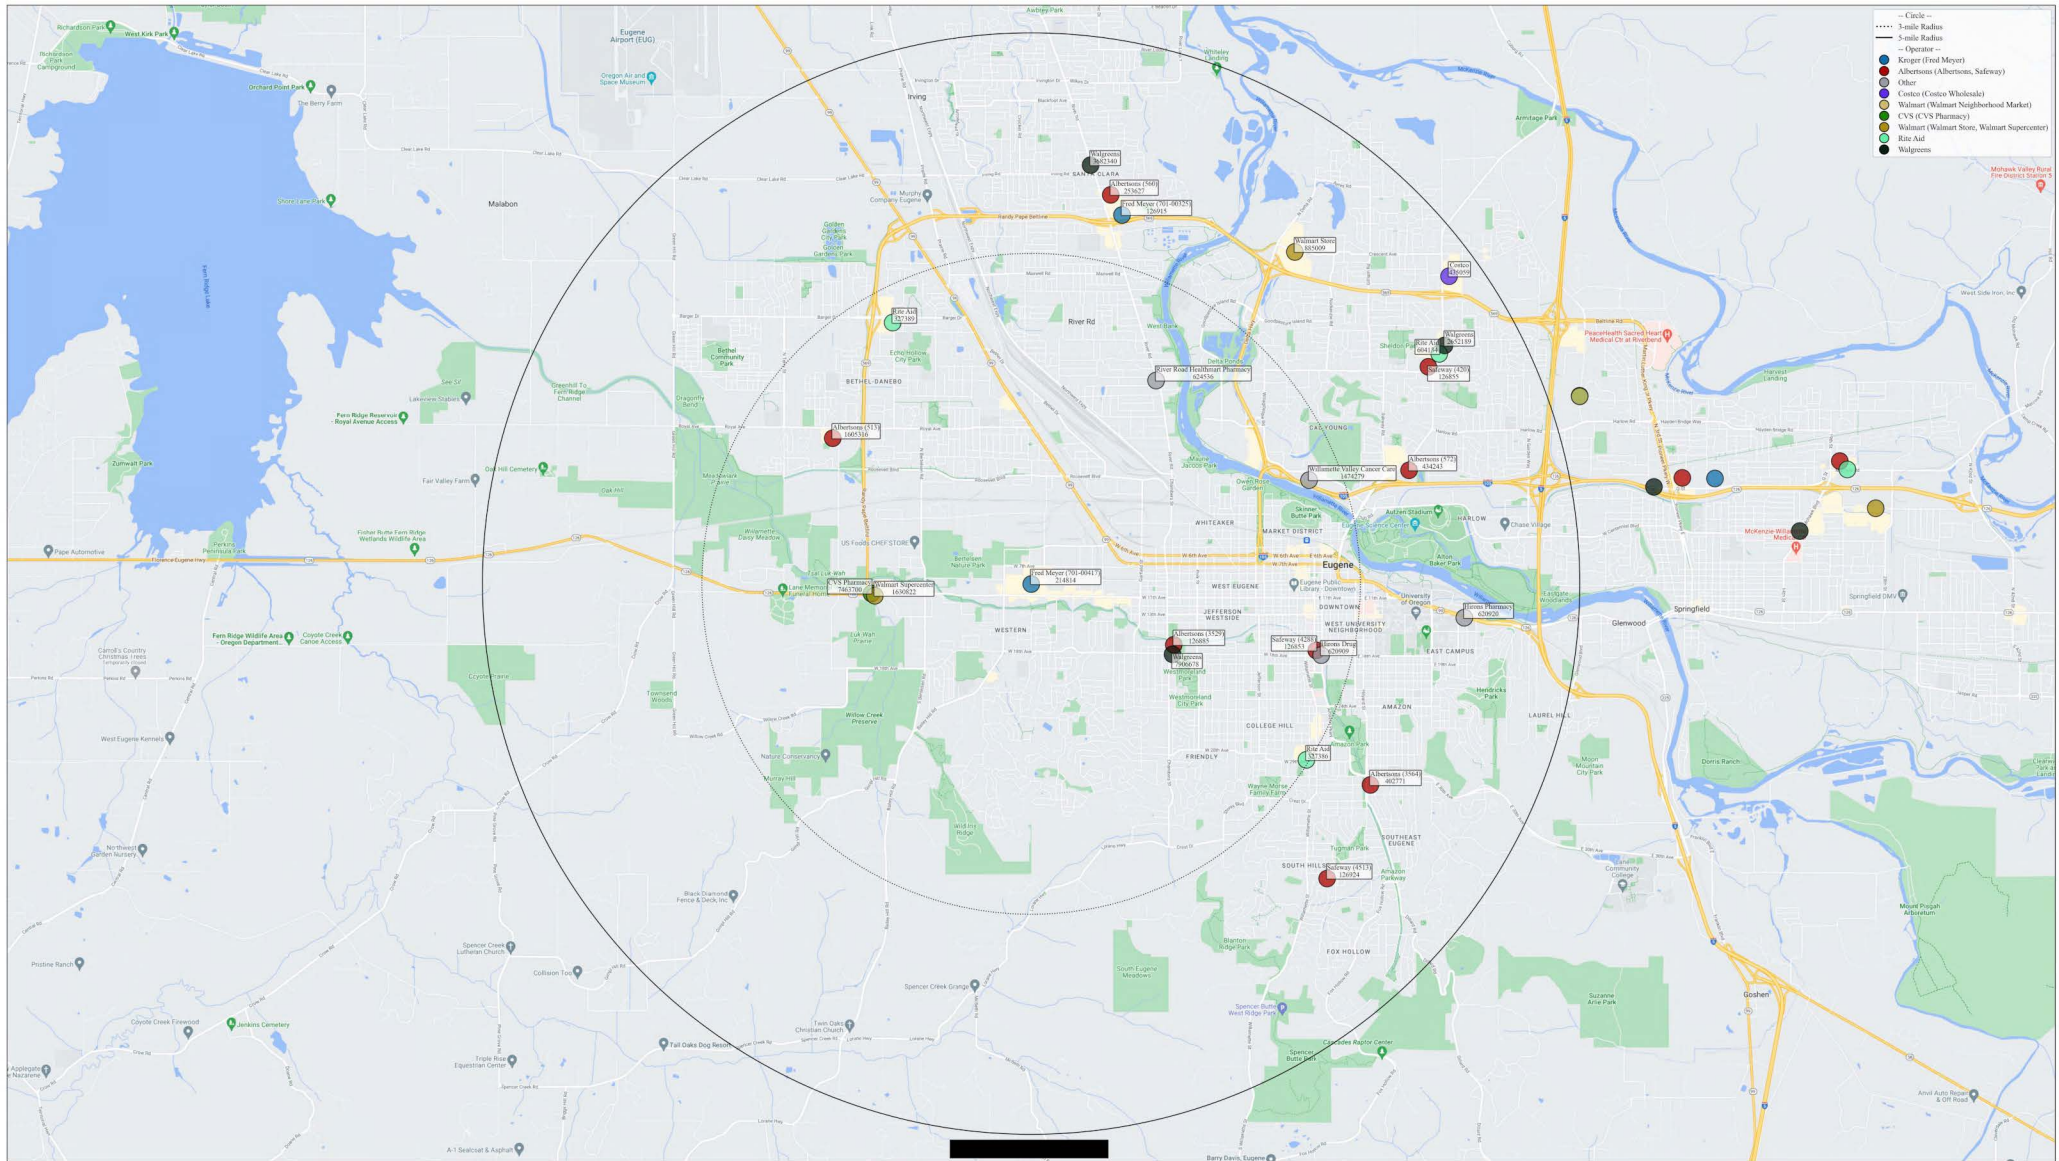

Fred Meyer (701-00417)
3333 W 11Th Ave, Eugene, OR 97402