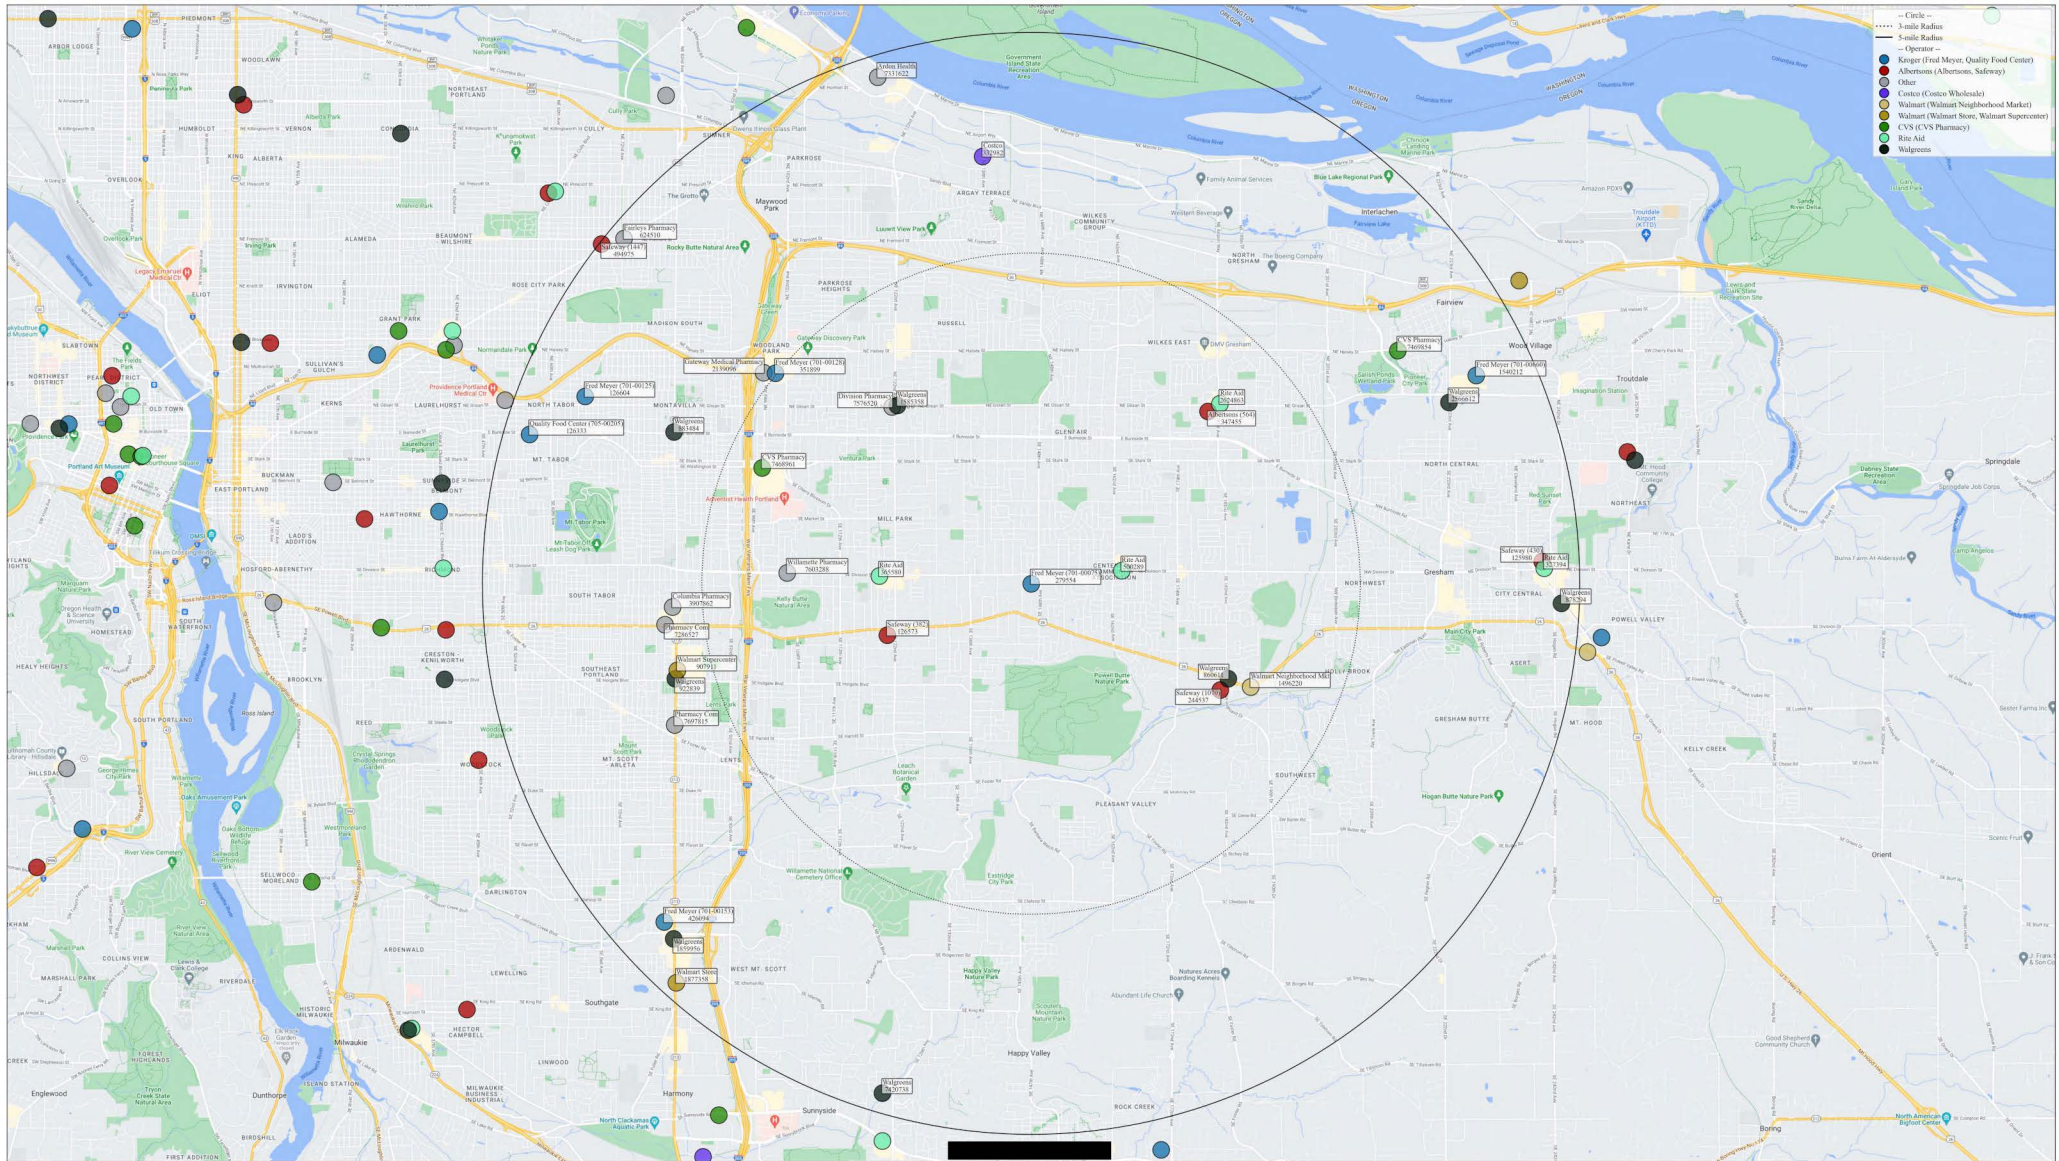

Fred Meyer (701-00075)
14700 Se Division St, Portland, OR 97236

Circle shows 3- and 5-mile radii around Fred Meyer (701-00075), located at 14700 Se Division St, Portland, OR 97236. All pharmacies within 5 miles of Fred Meyer (701-00075) are labeled with their store name and National Drug ID. Albertsons and Kenzer pharmacies are additionally labeled with their internal ID as well.