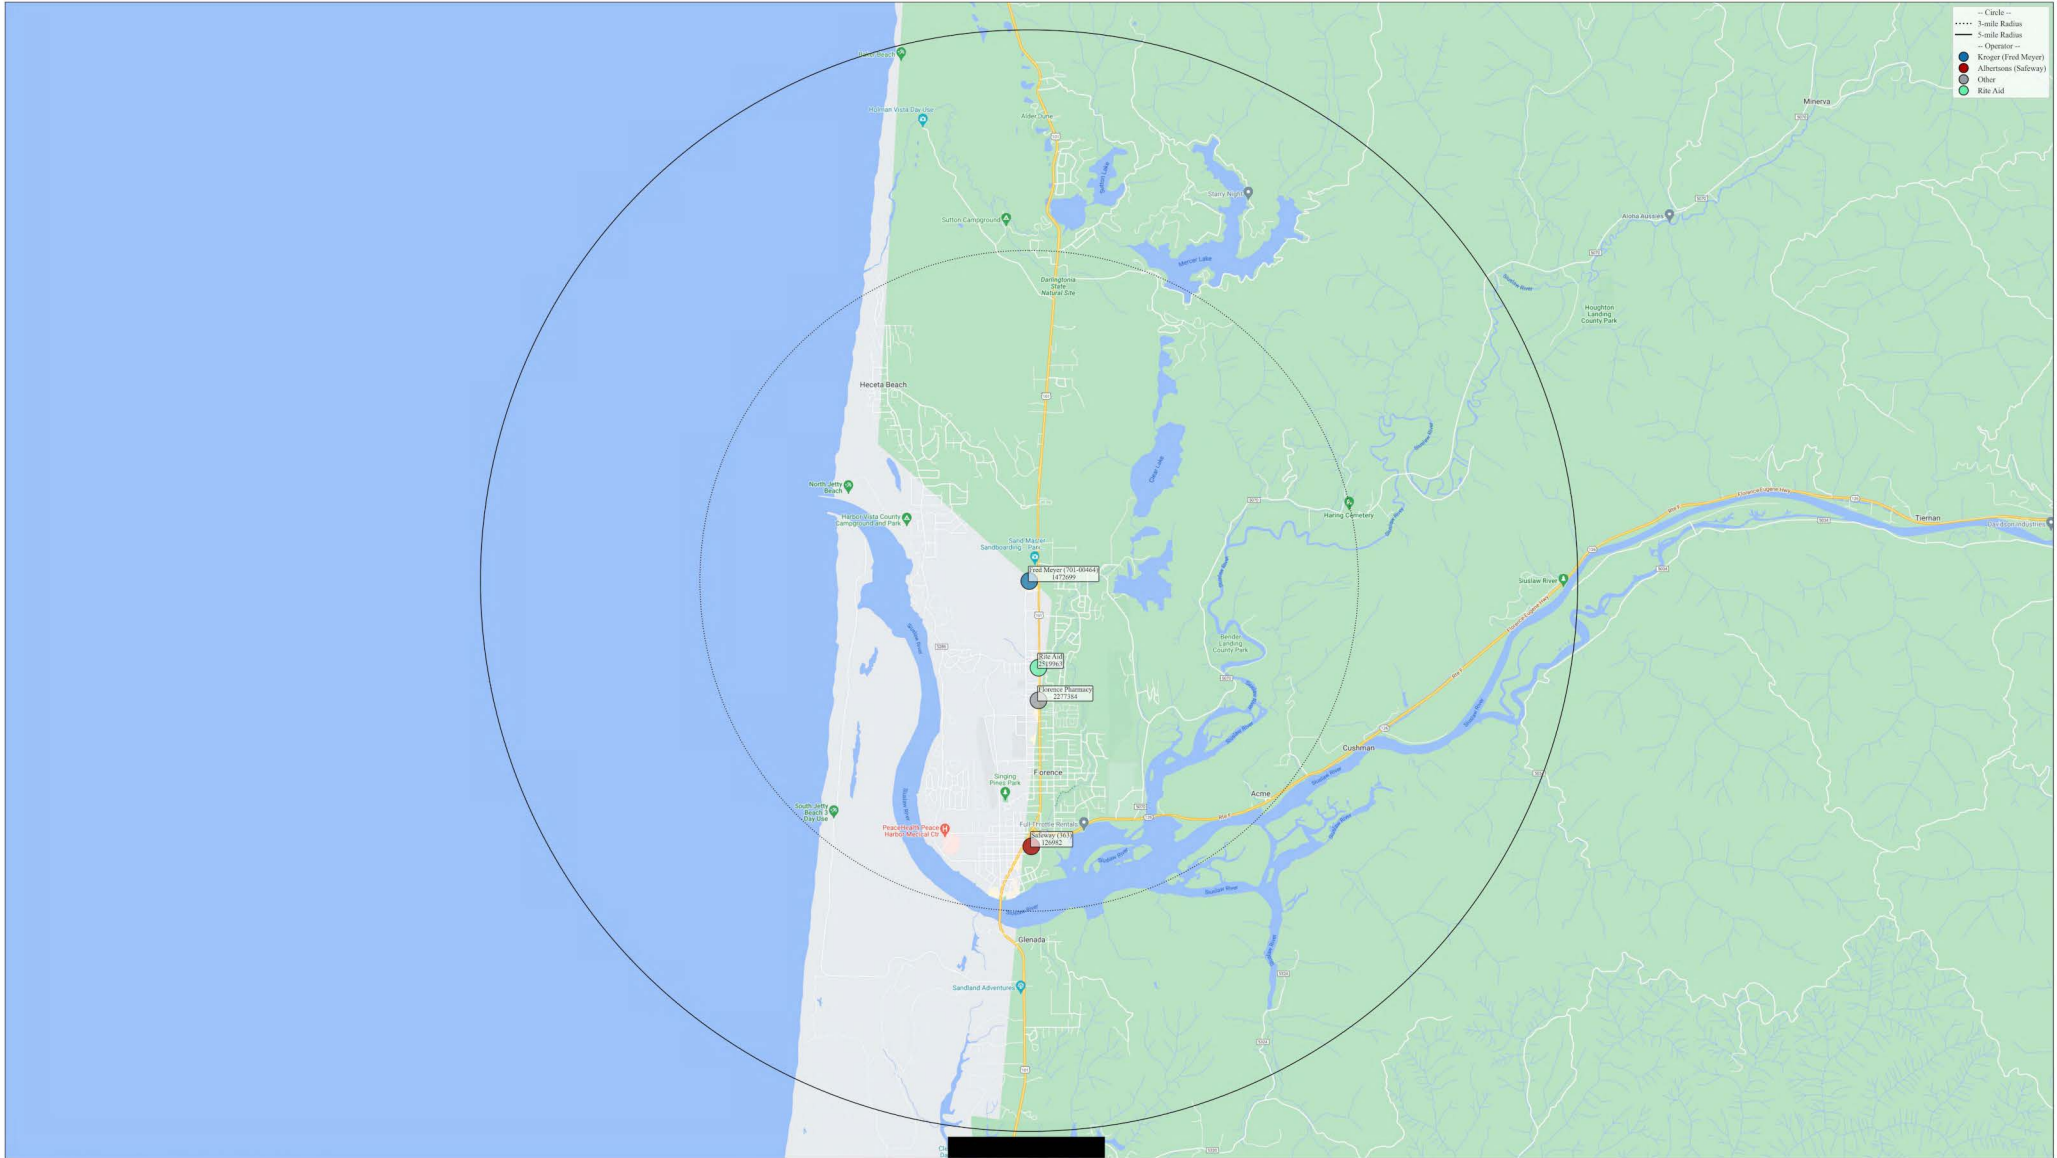

Fred Meyer (701-00464)
4701 Highway 101, Florence, OR 97439