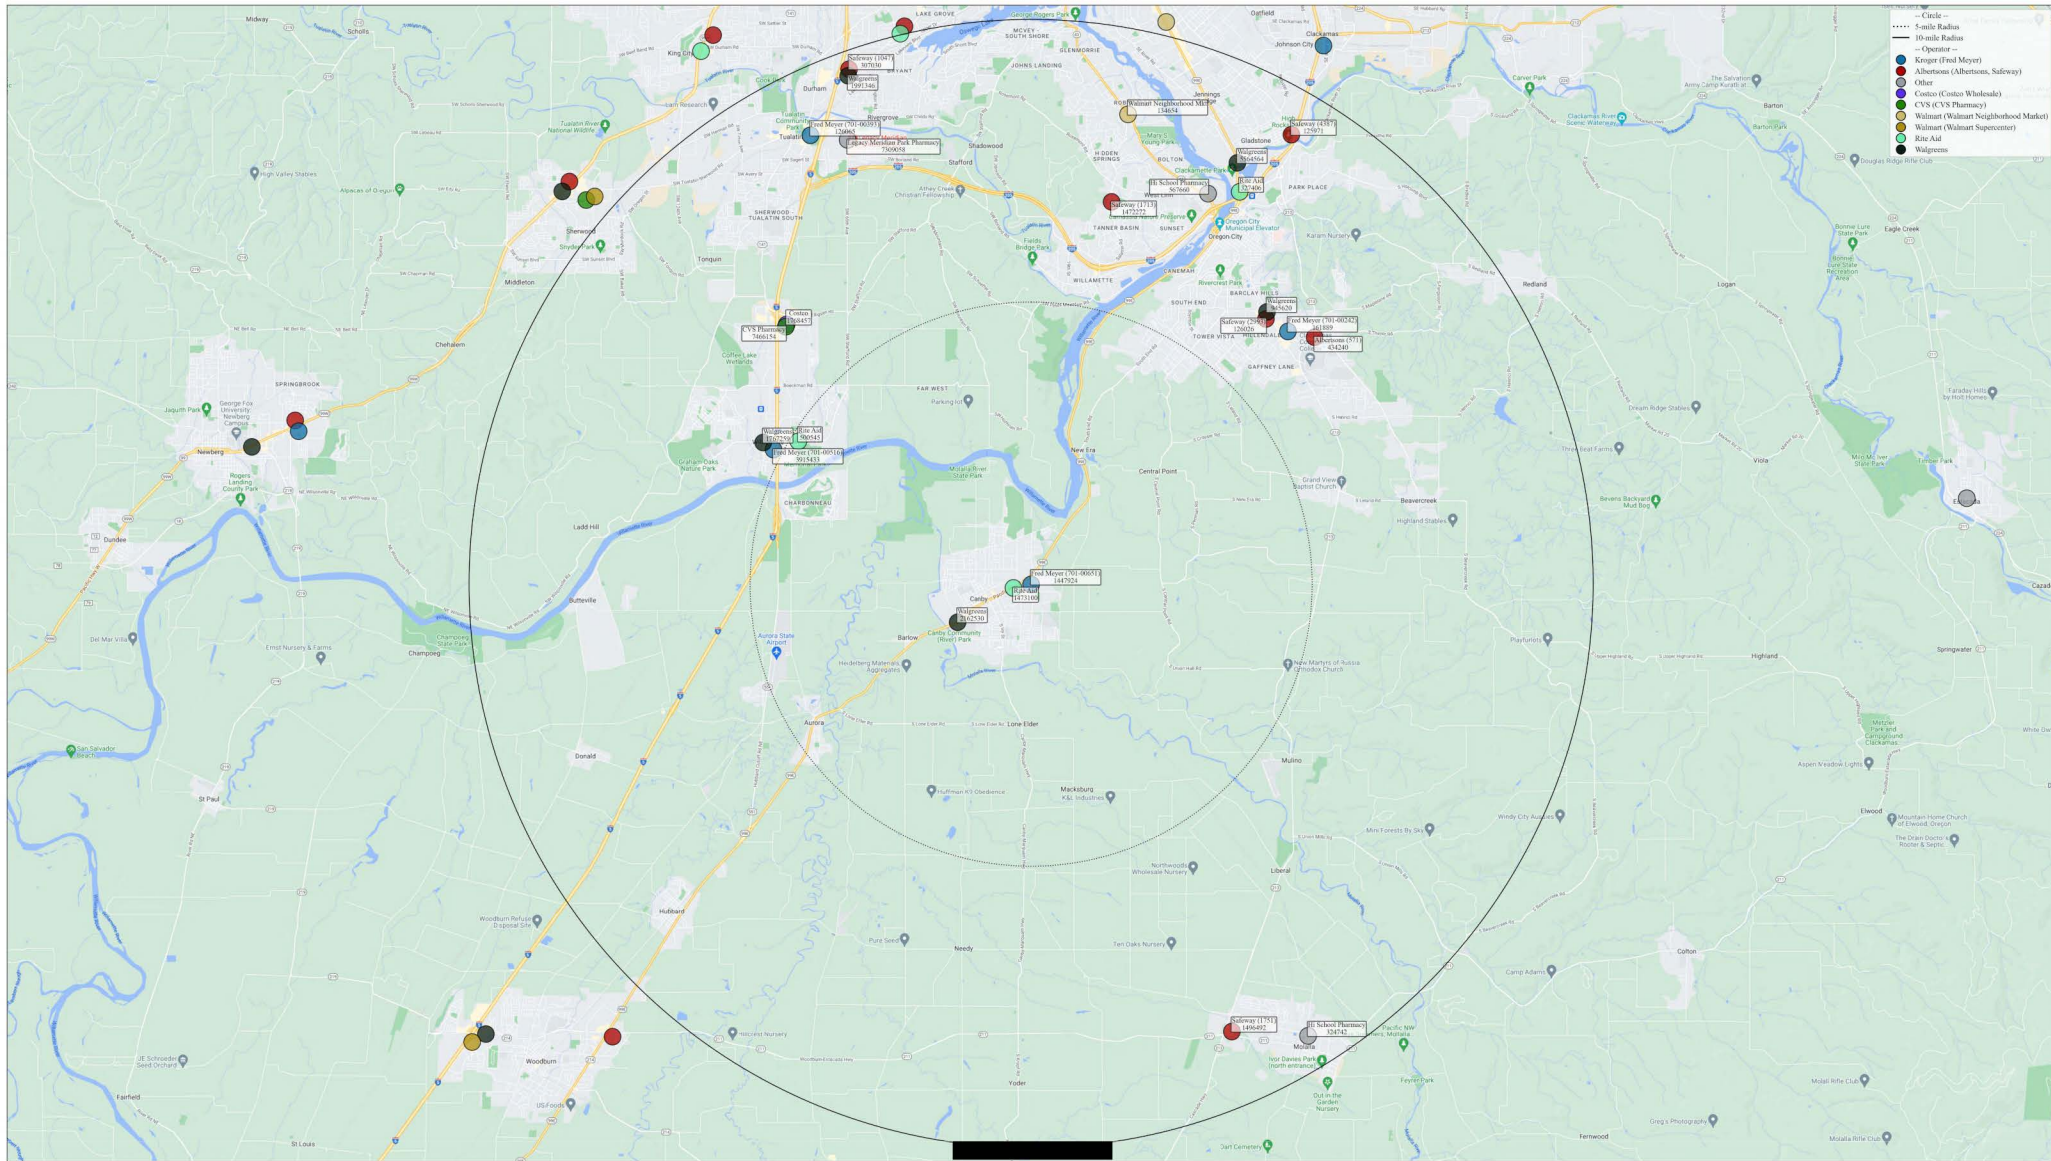

Fred Meyer (701-00651)
1401 Se 1st Ave, Canby, OR 97013