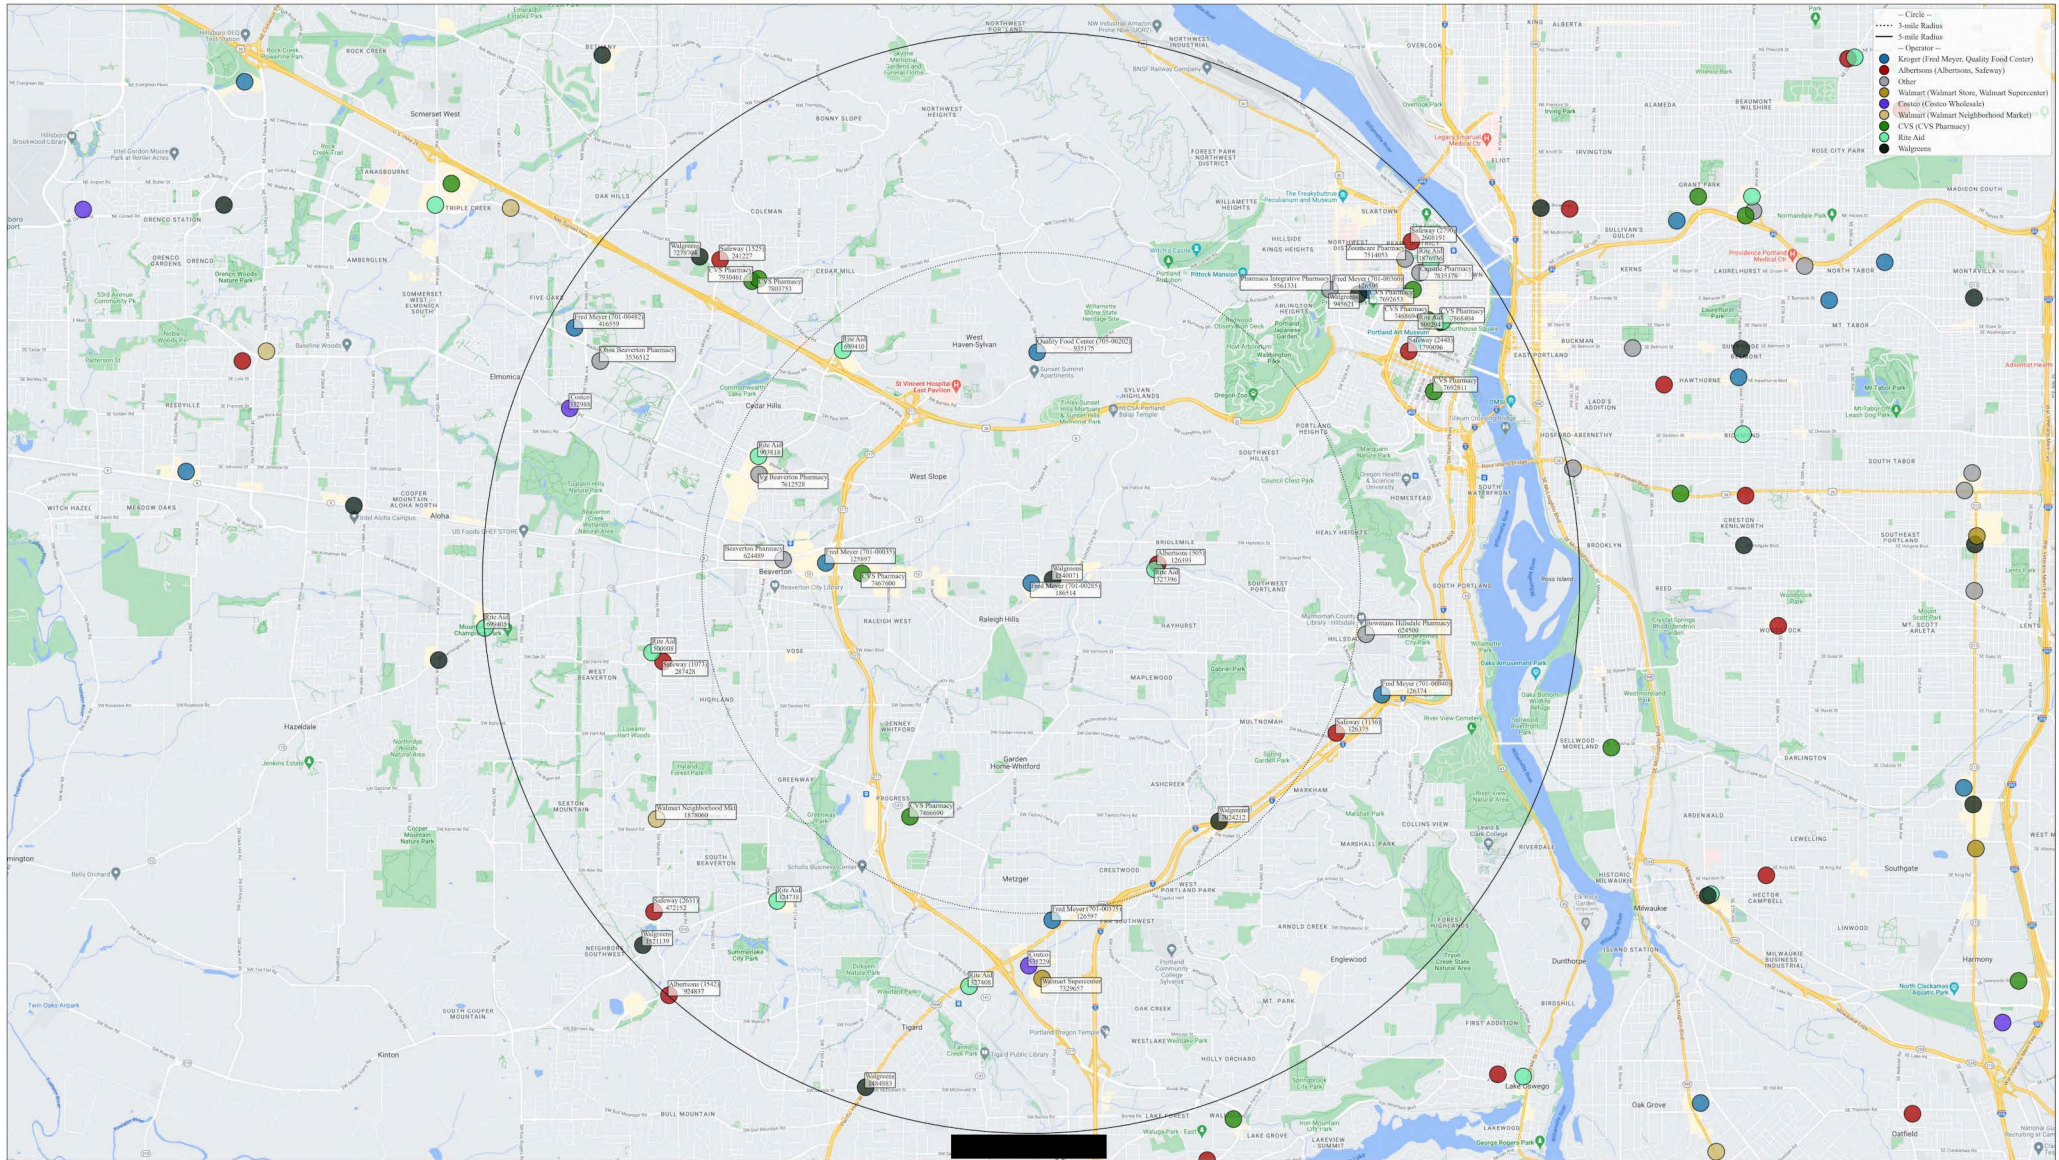

Fred Meyer (701-00285) 7700 Sw Beaverton Hillsdale Hwy, Portland, OR 97225