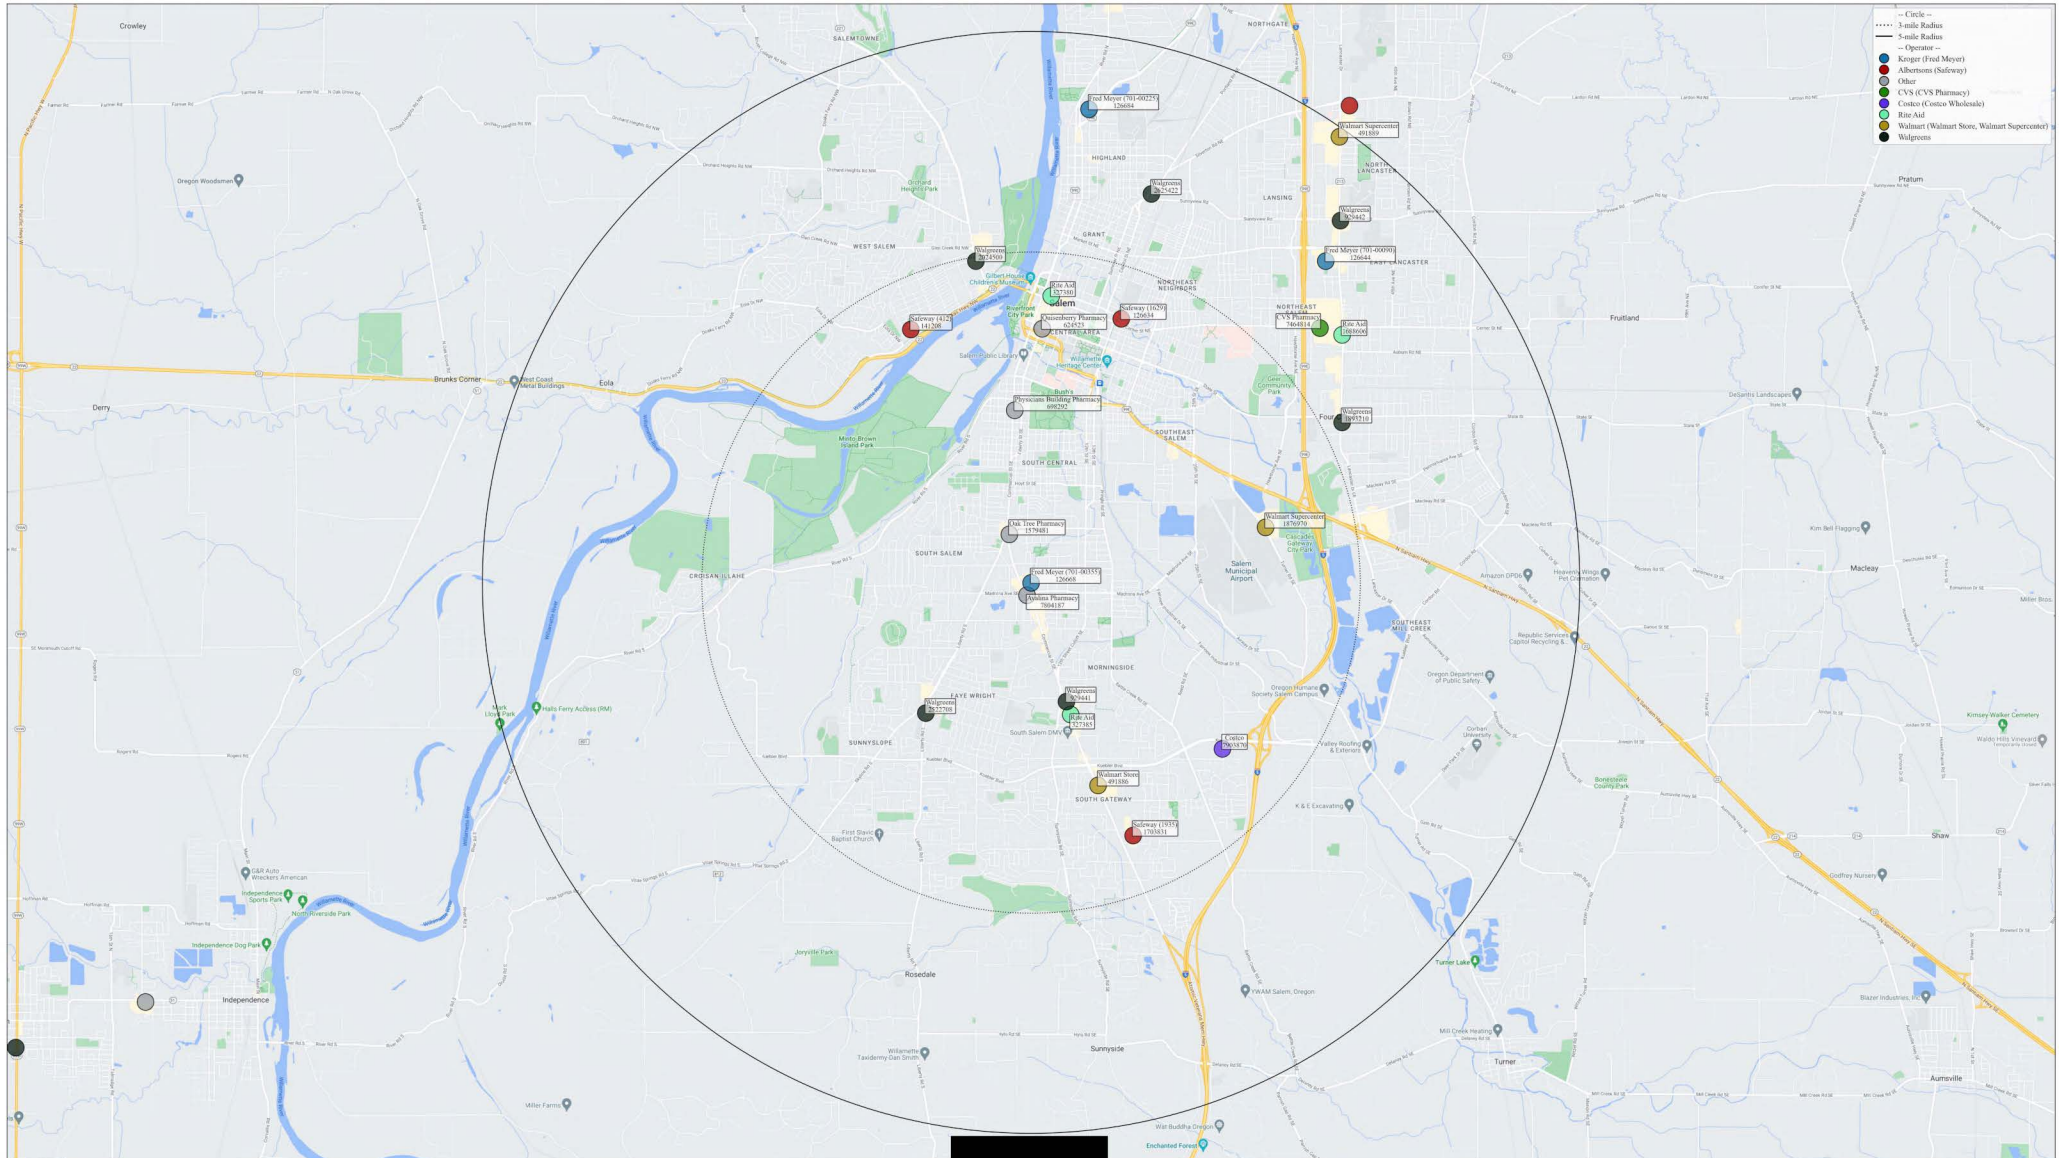

Fred Meyer (701-00355)
3450 Commercial St Se, Salem, OR 97302