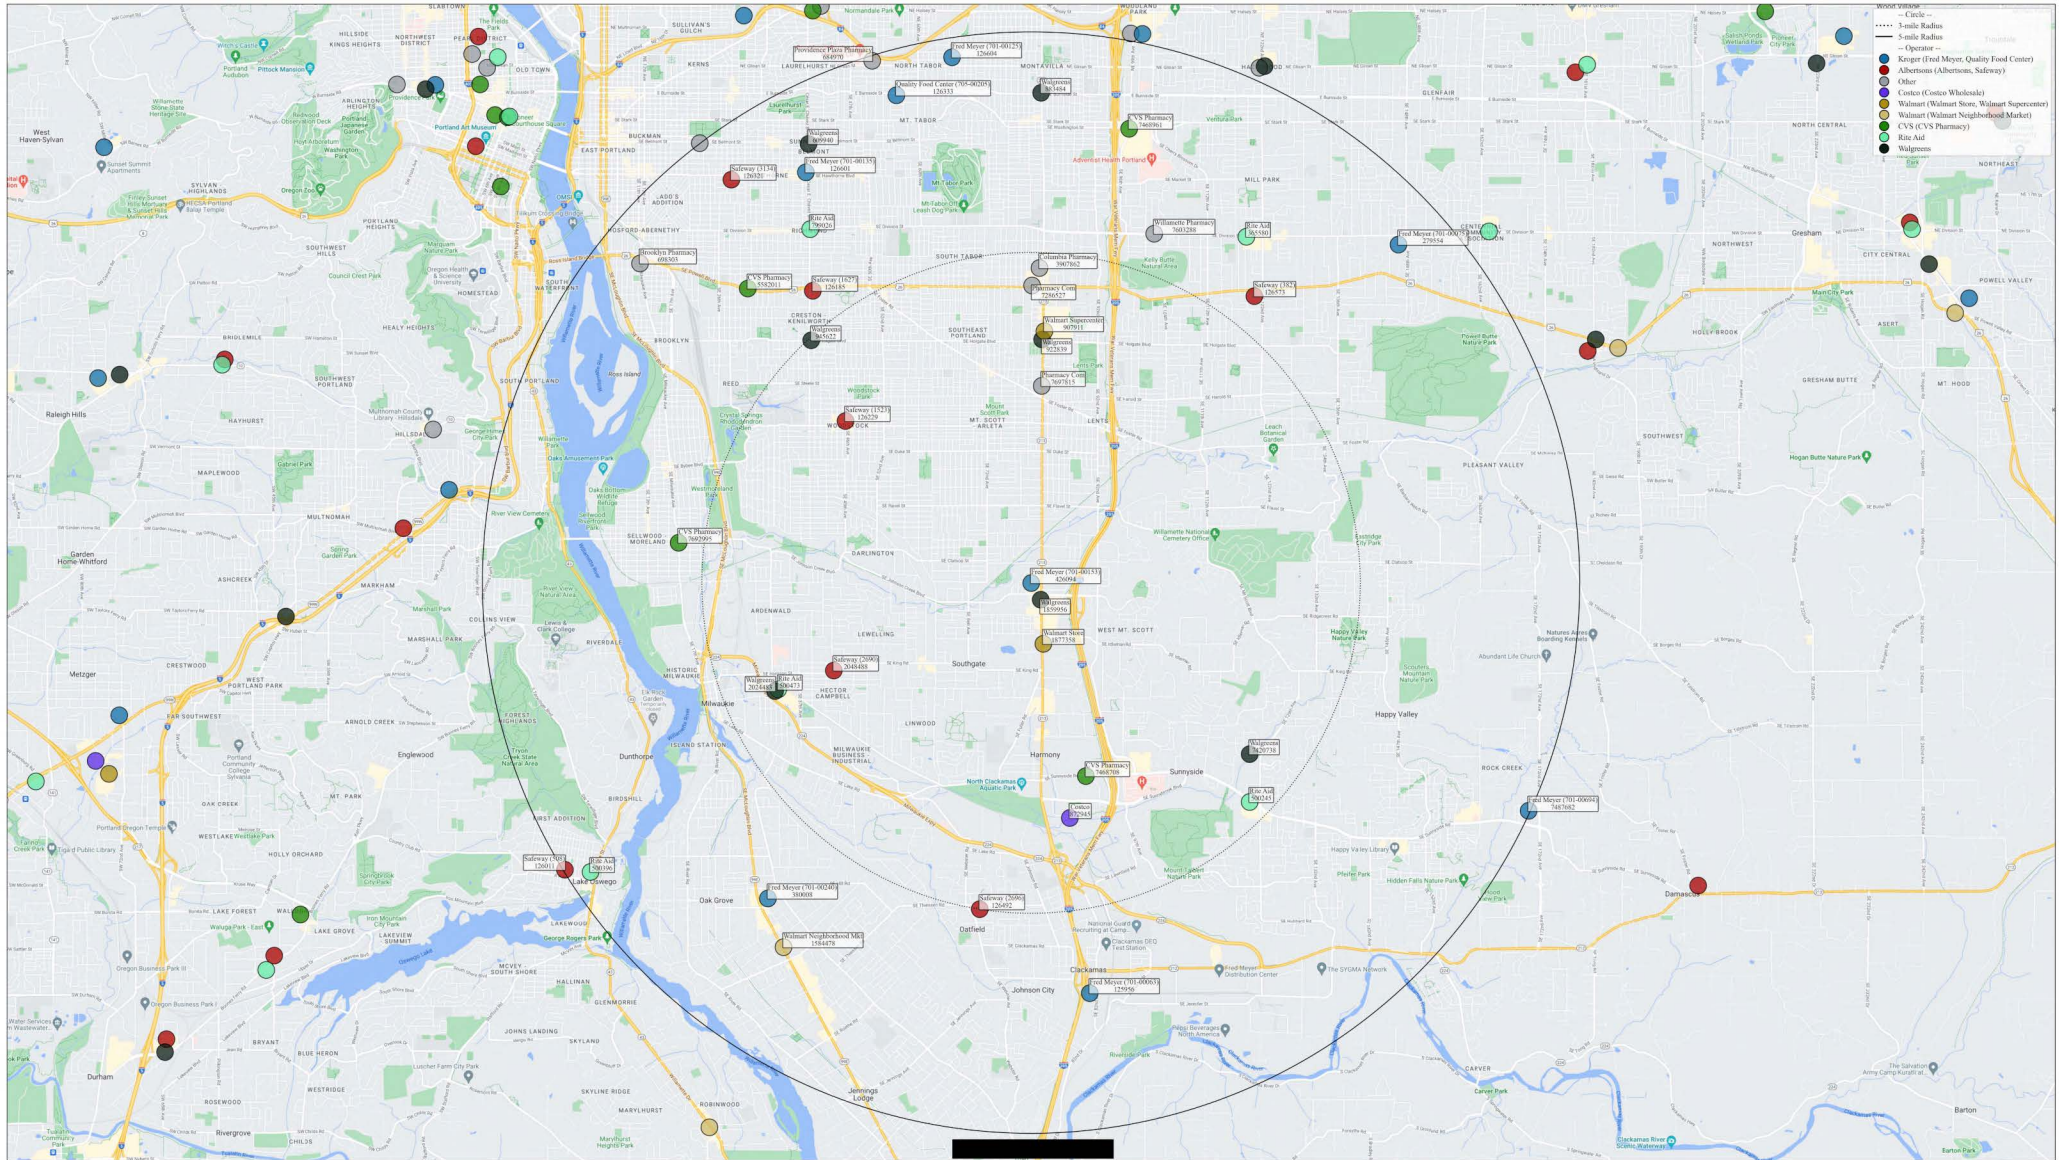

Fred Meyer (701-00153)
8955 Se 82Nd Ave, Happy Valley, OR 97086