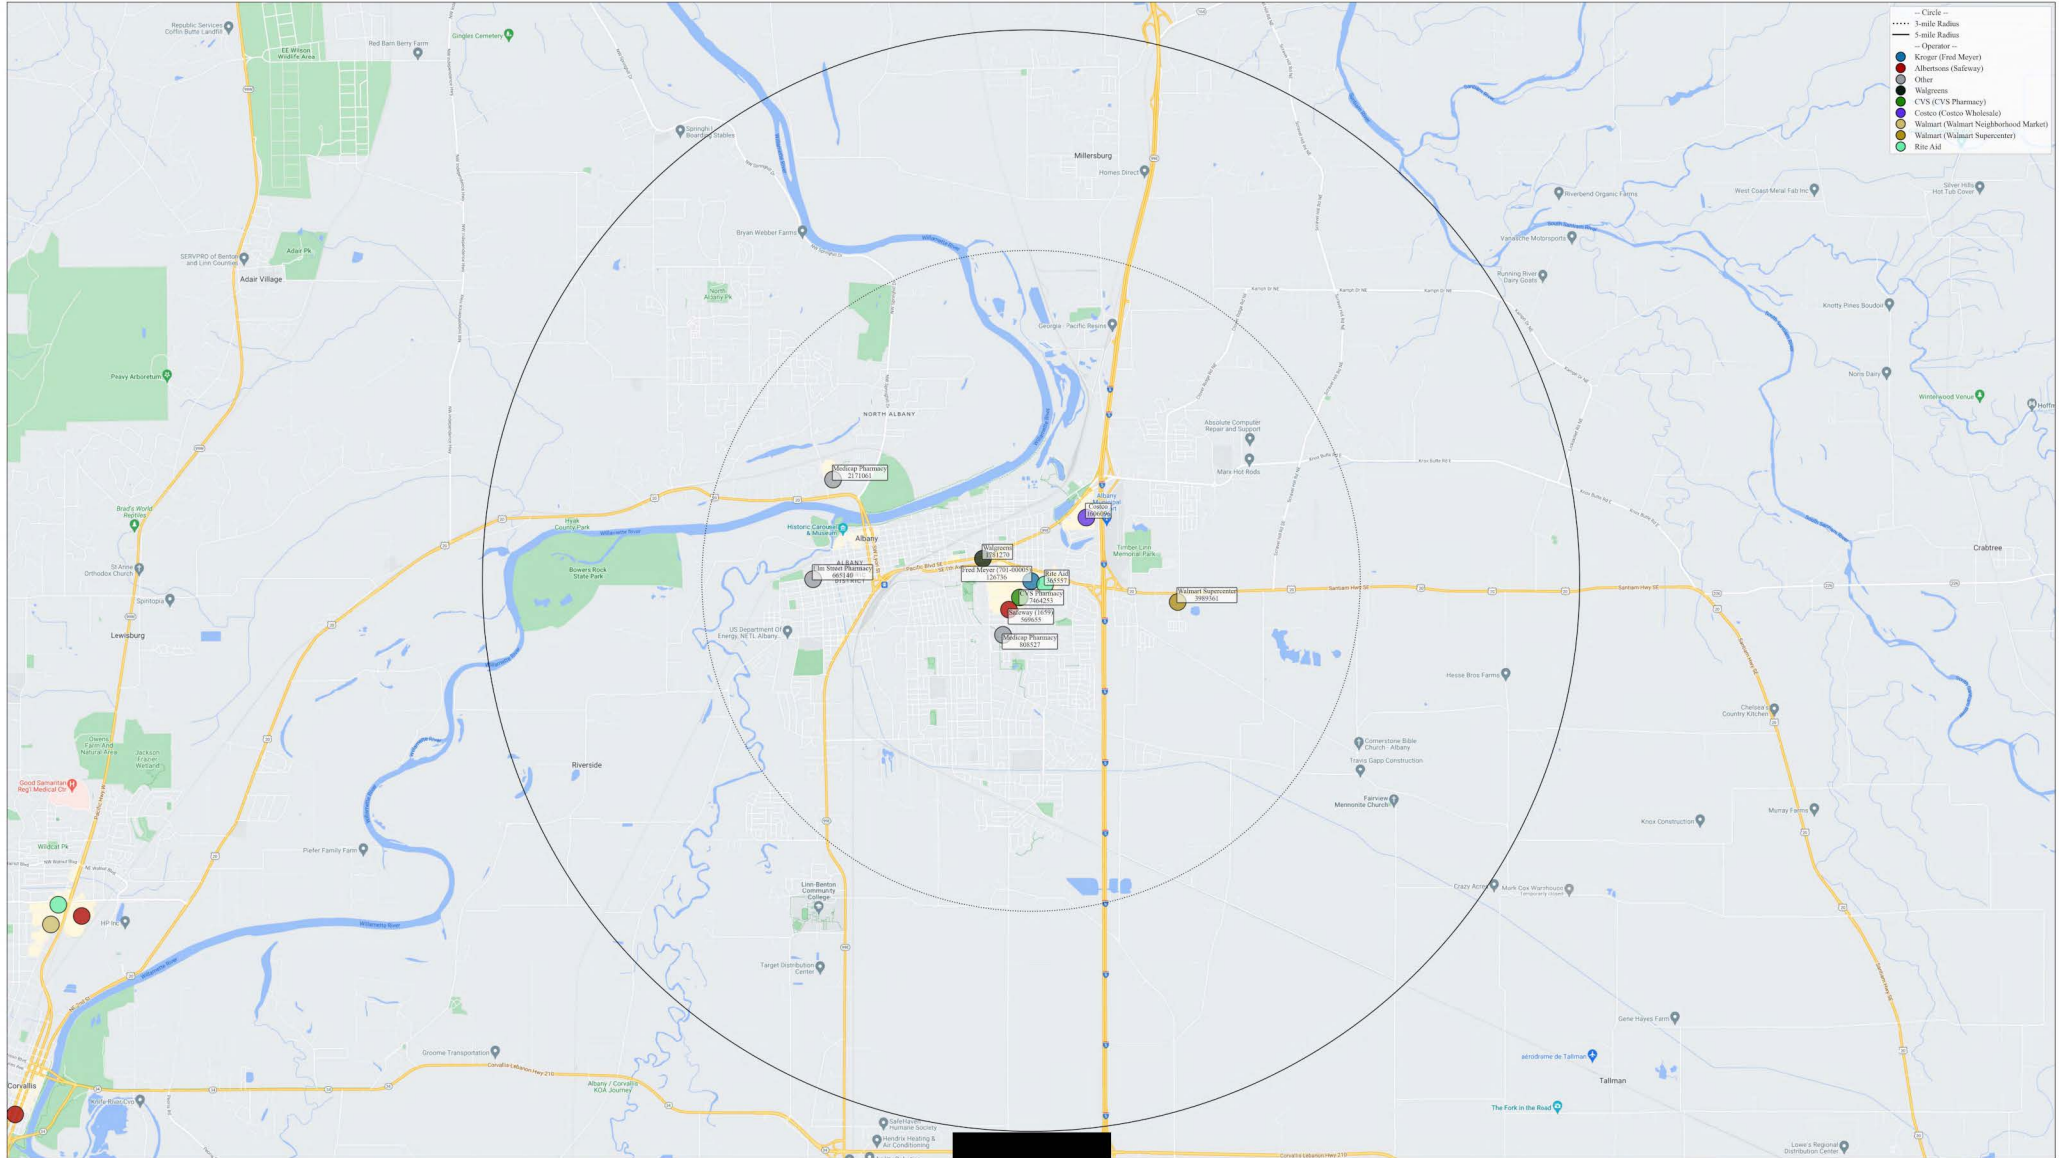

**Fred Meyer (701-00005)
2500 Santiam Hwy Se, Albany, OR 97322**