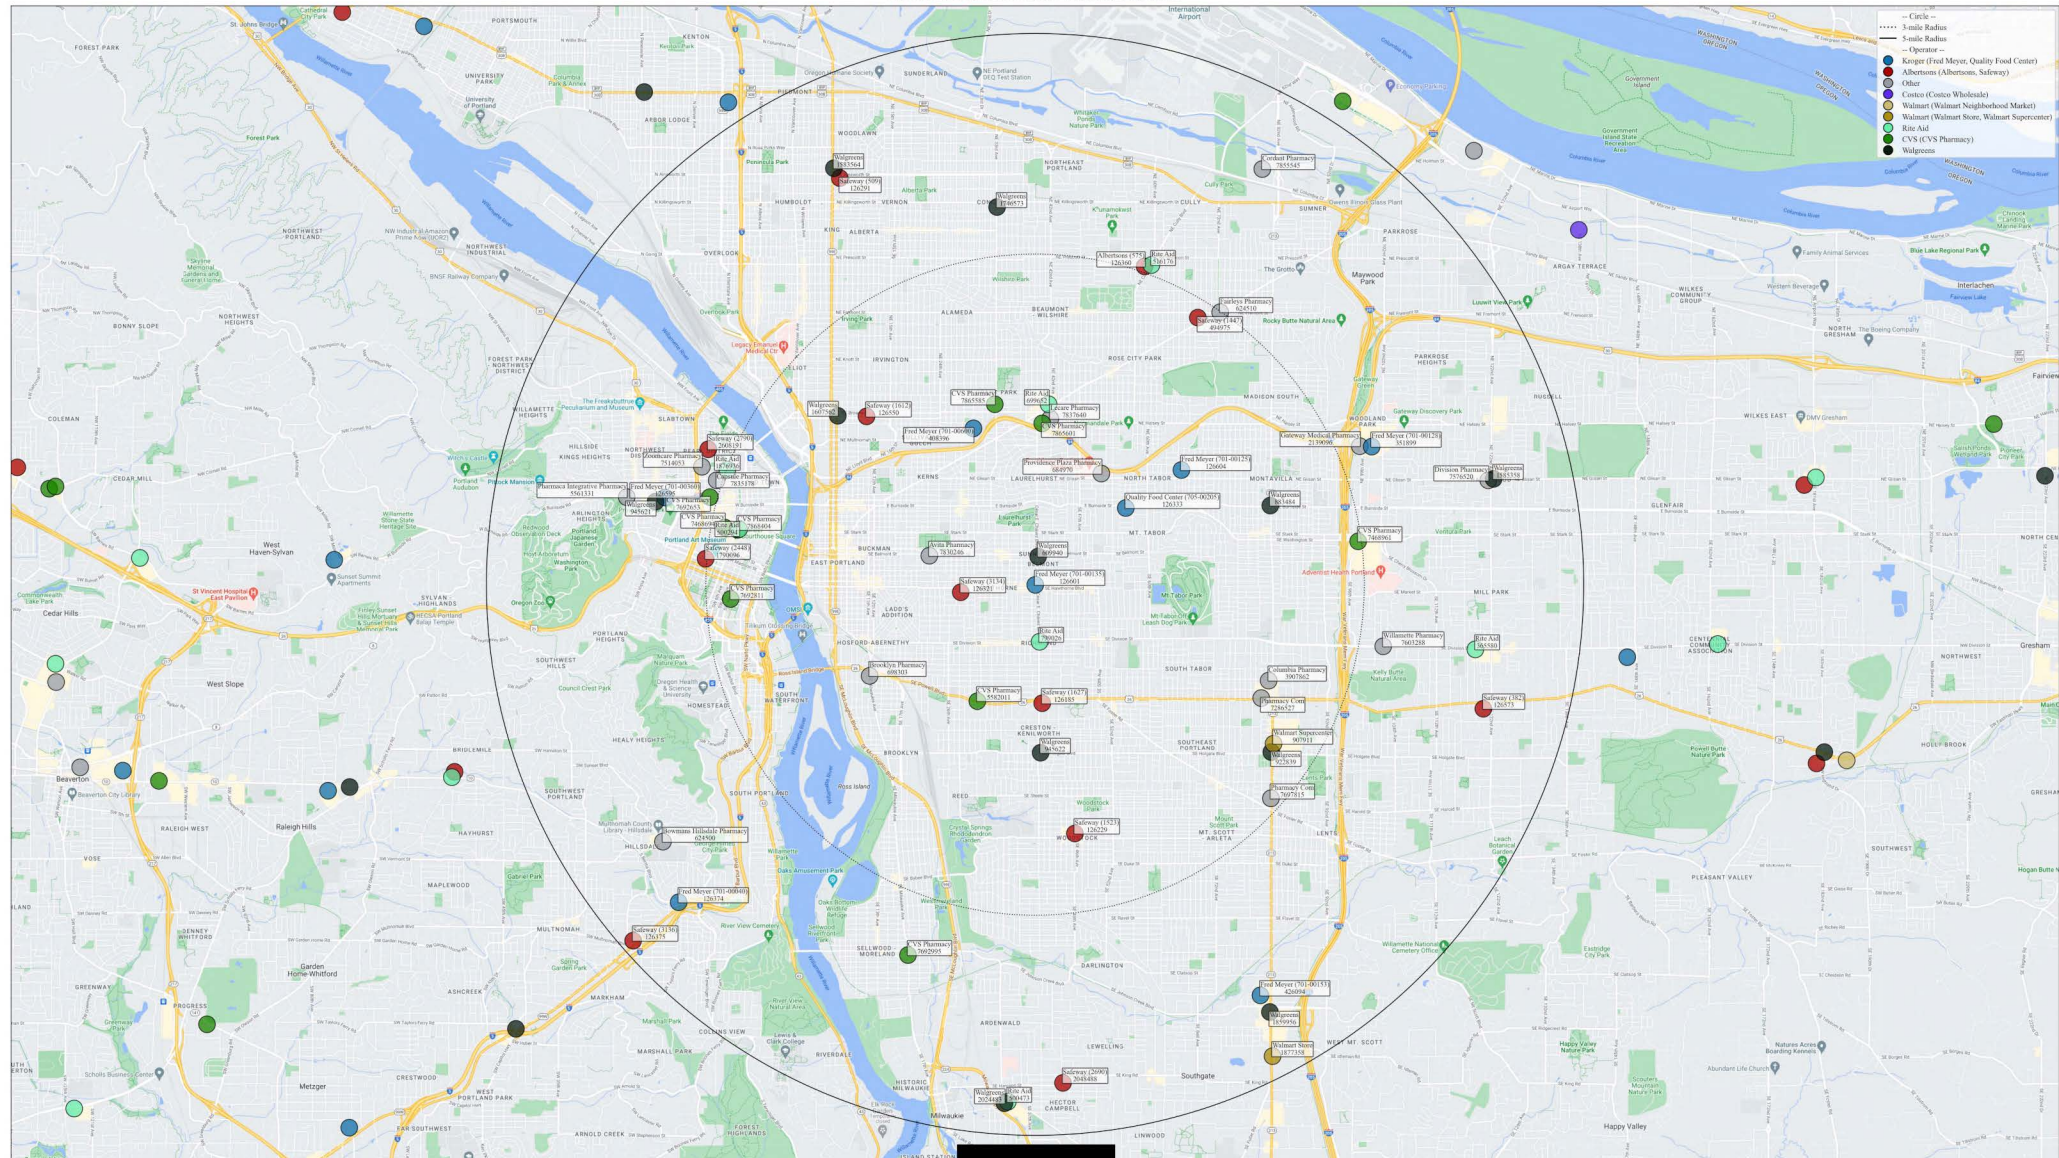

Fred Meyer (701-00135)
3805 Se Hawthorne Blvd, Portland, OR 97214