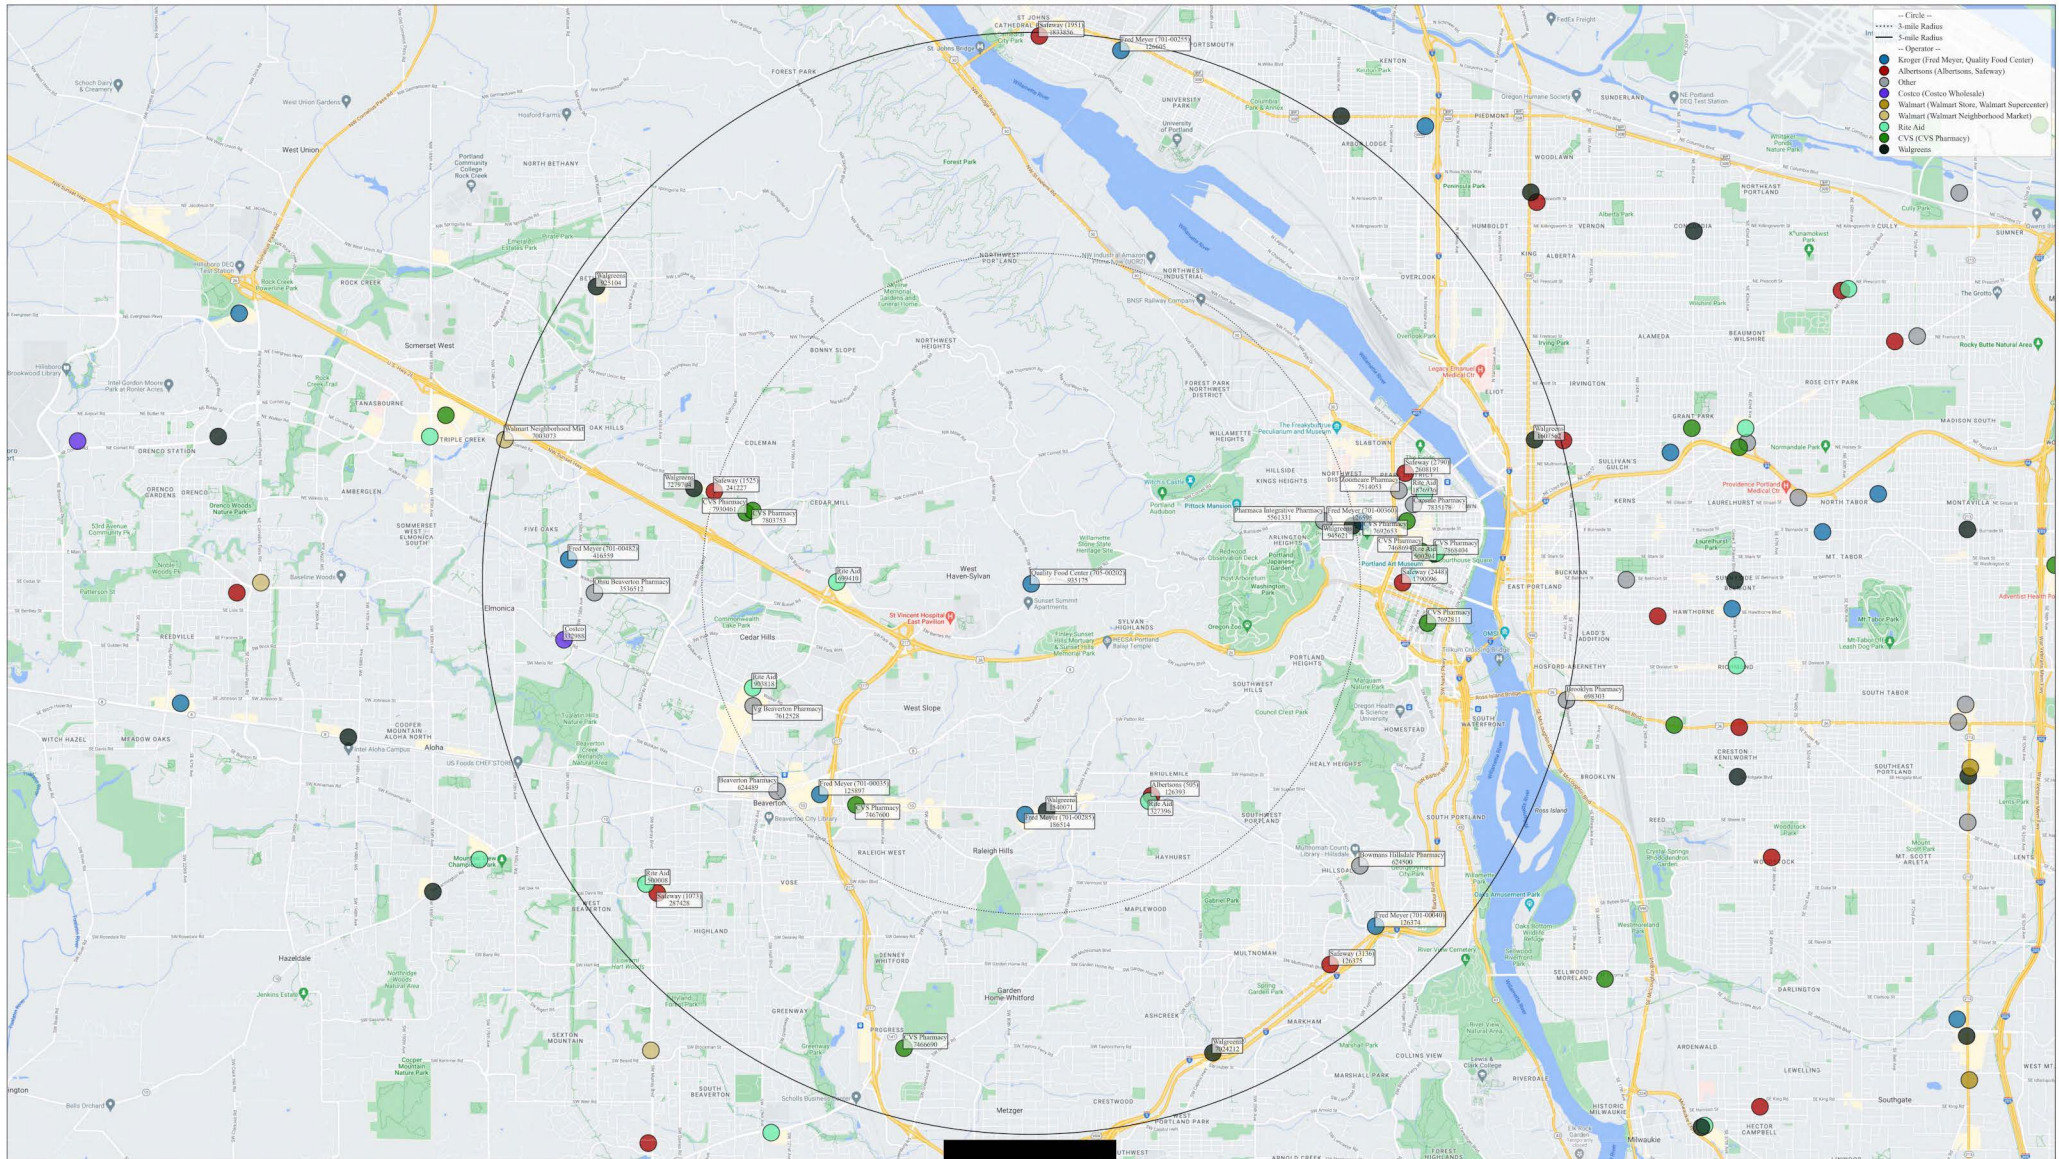

Quality Food Center (705-0020) 7525 SW Barnes Rd, Portland, OR 97225