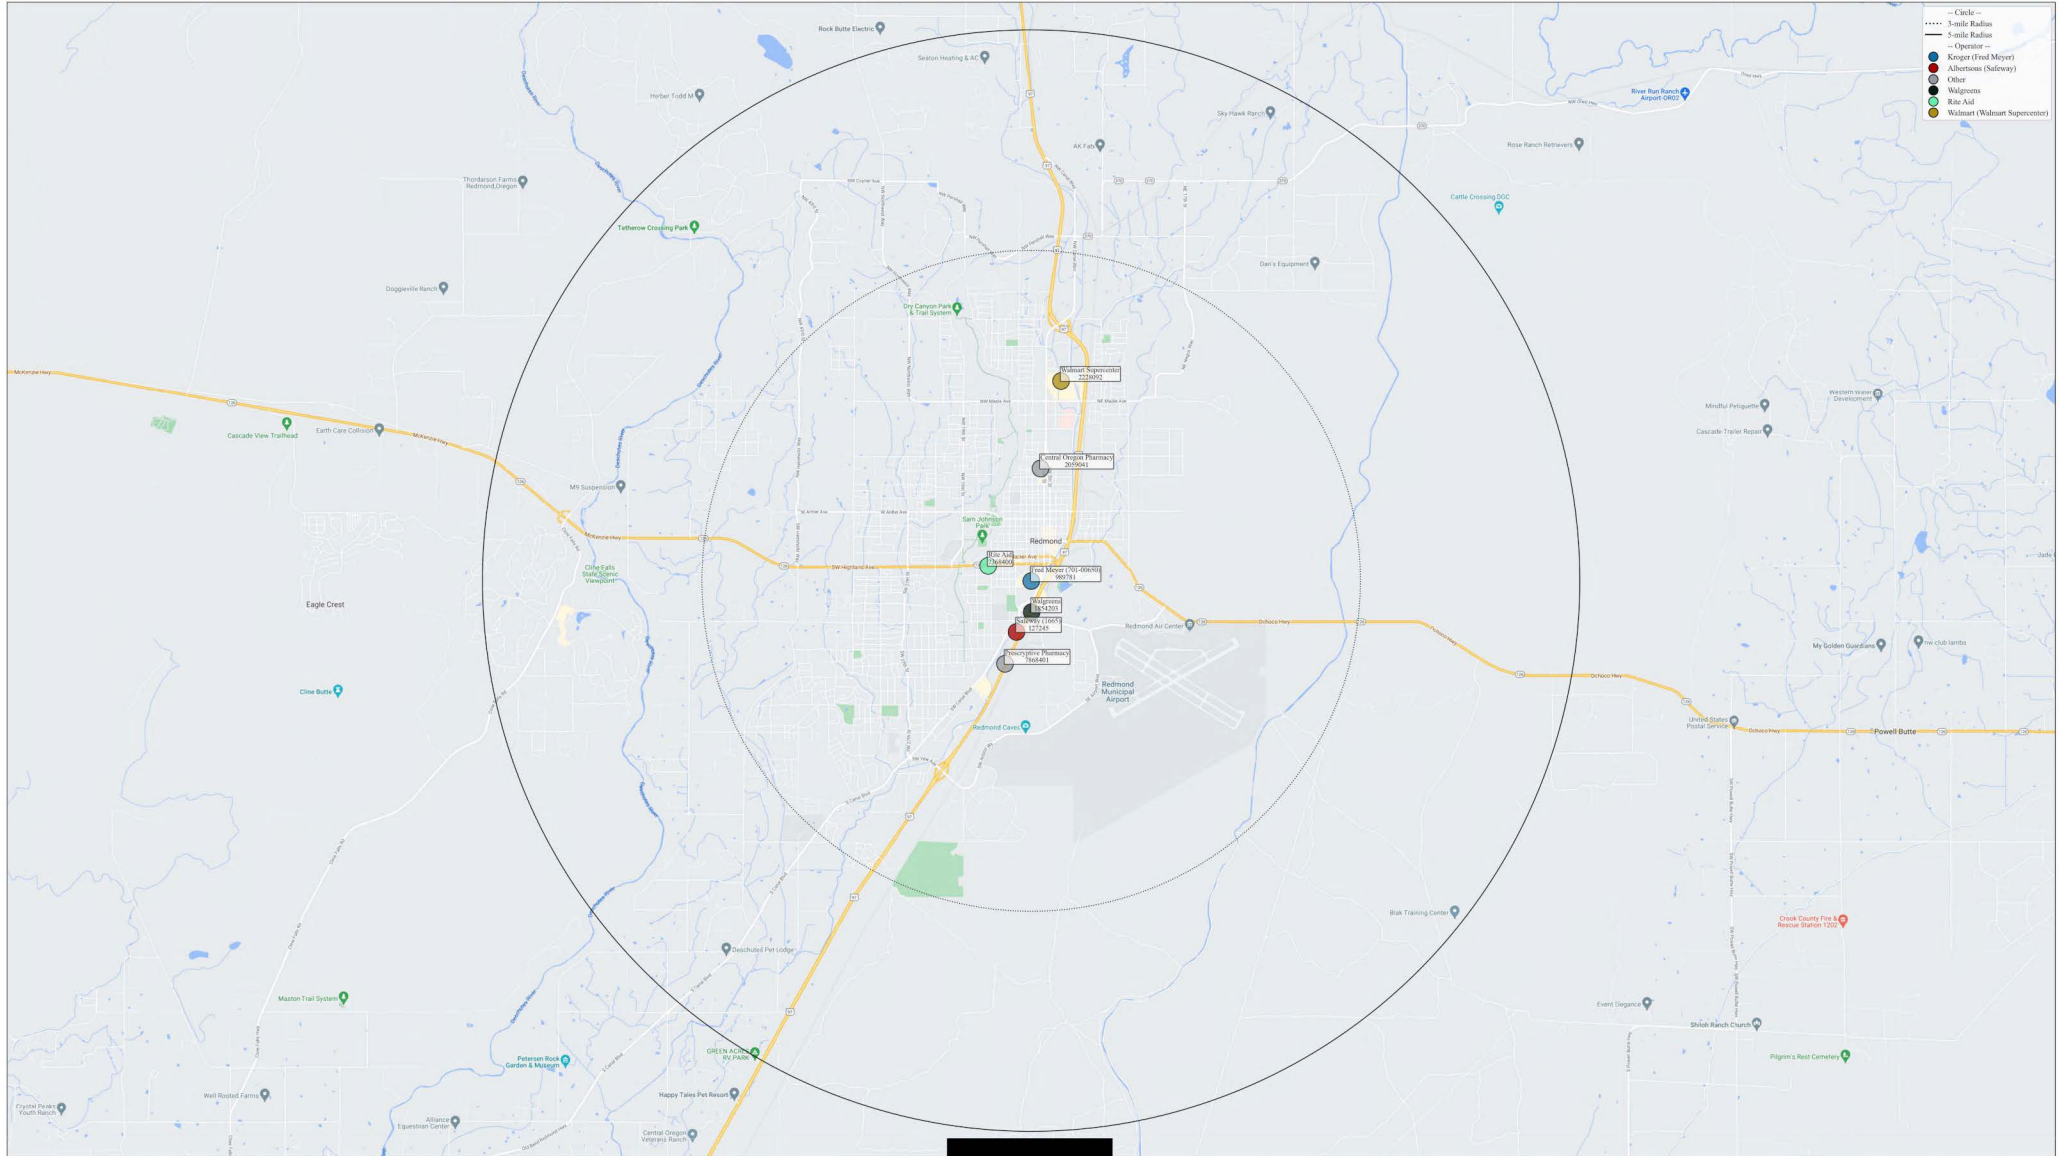

Fred Meyer (701-00650)
944 Sw Veterans Way, Redmond, OR 97756