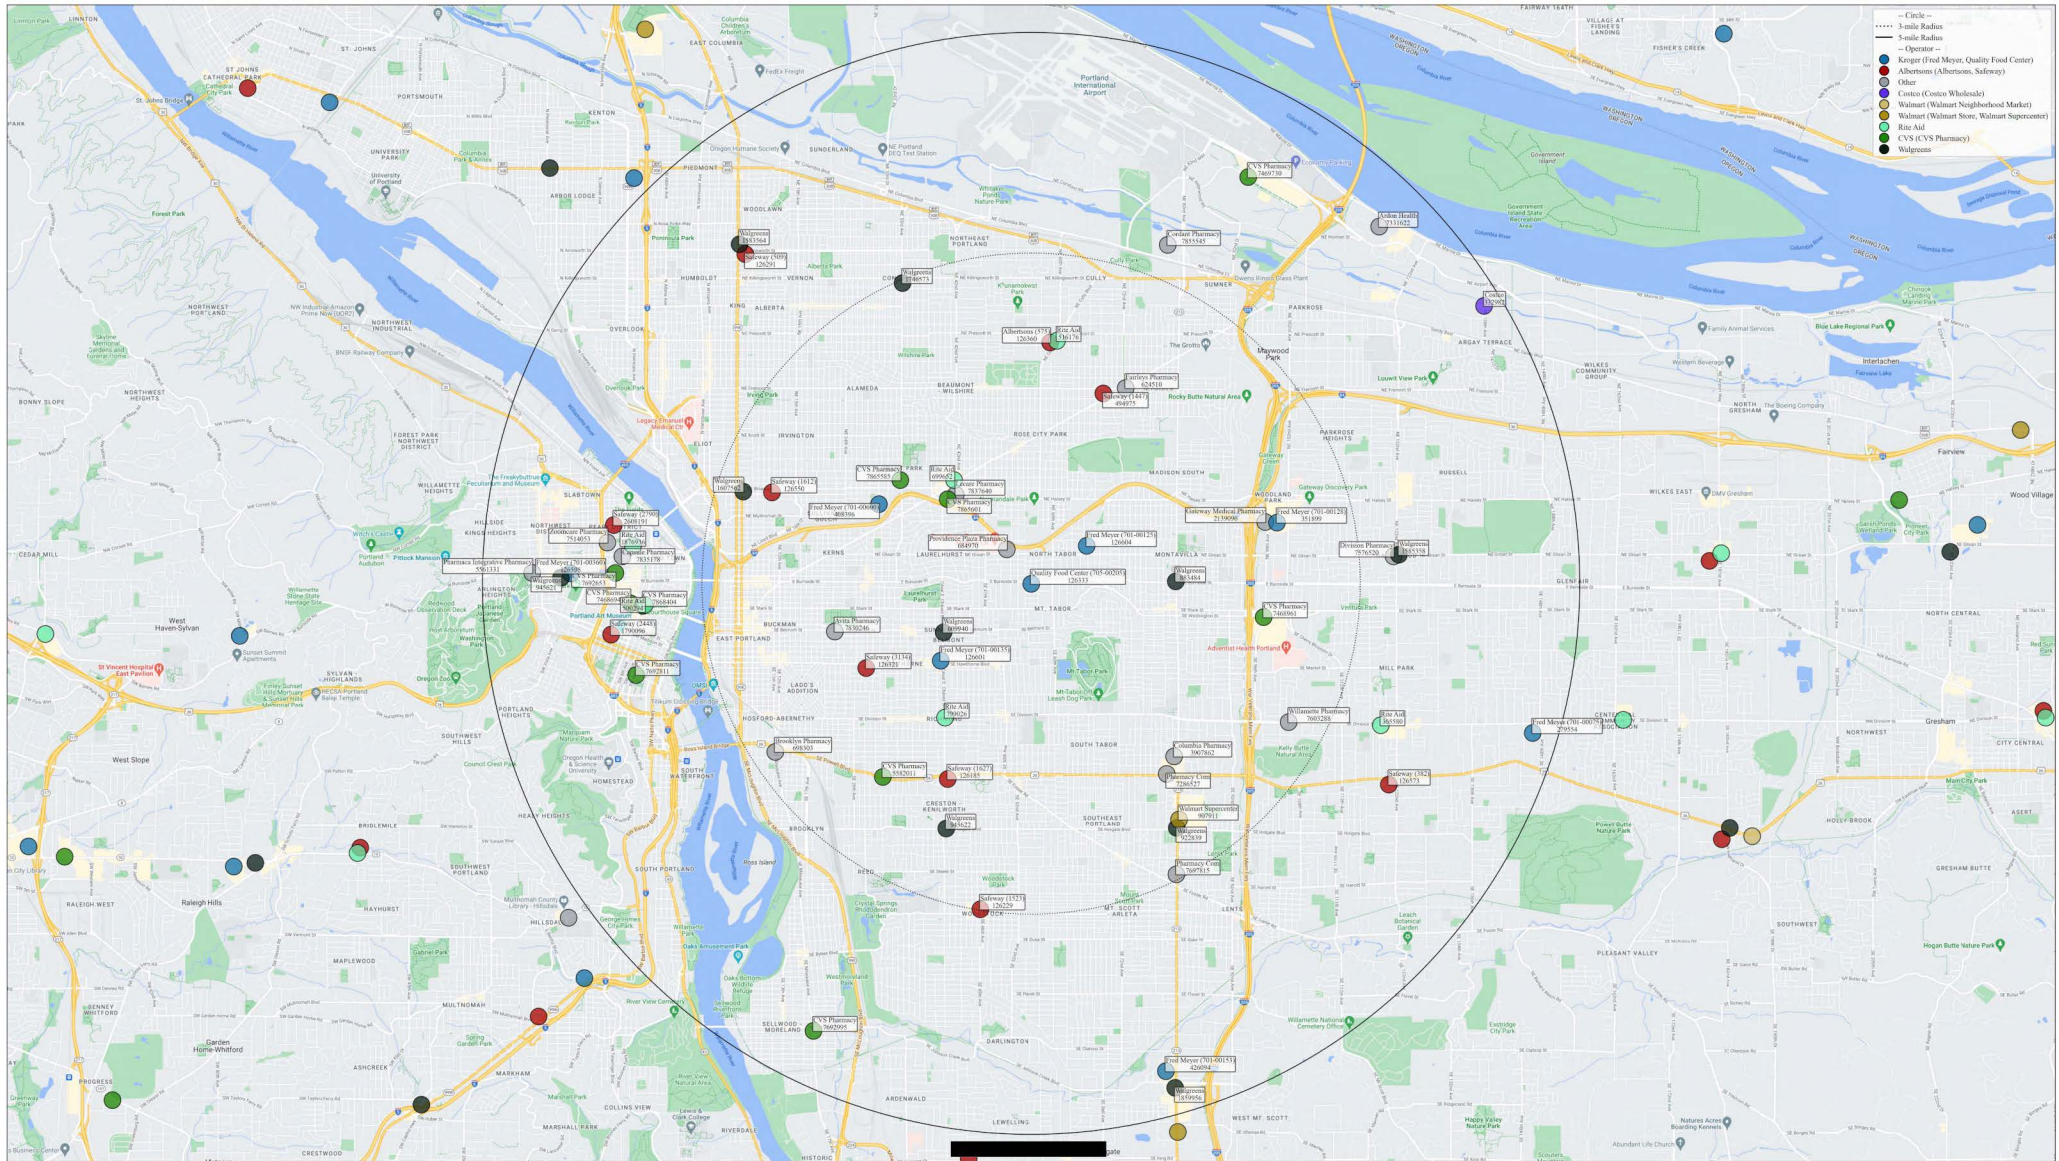

Quality Food Center (705-00205)
5544 E Burnside St, Portland, OR 97215