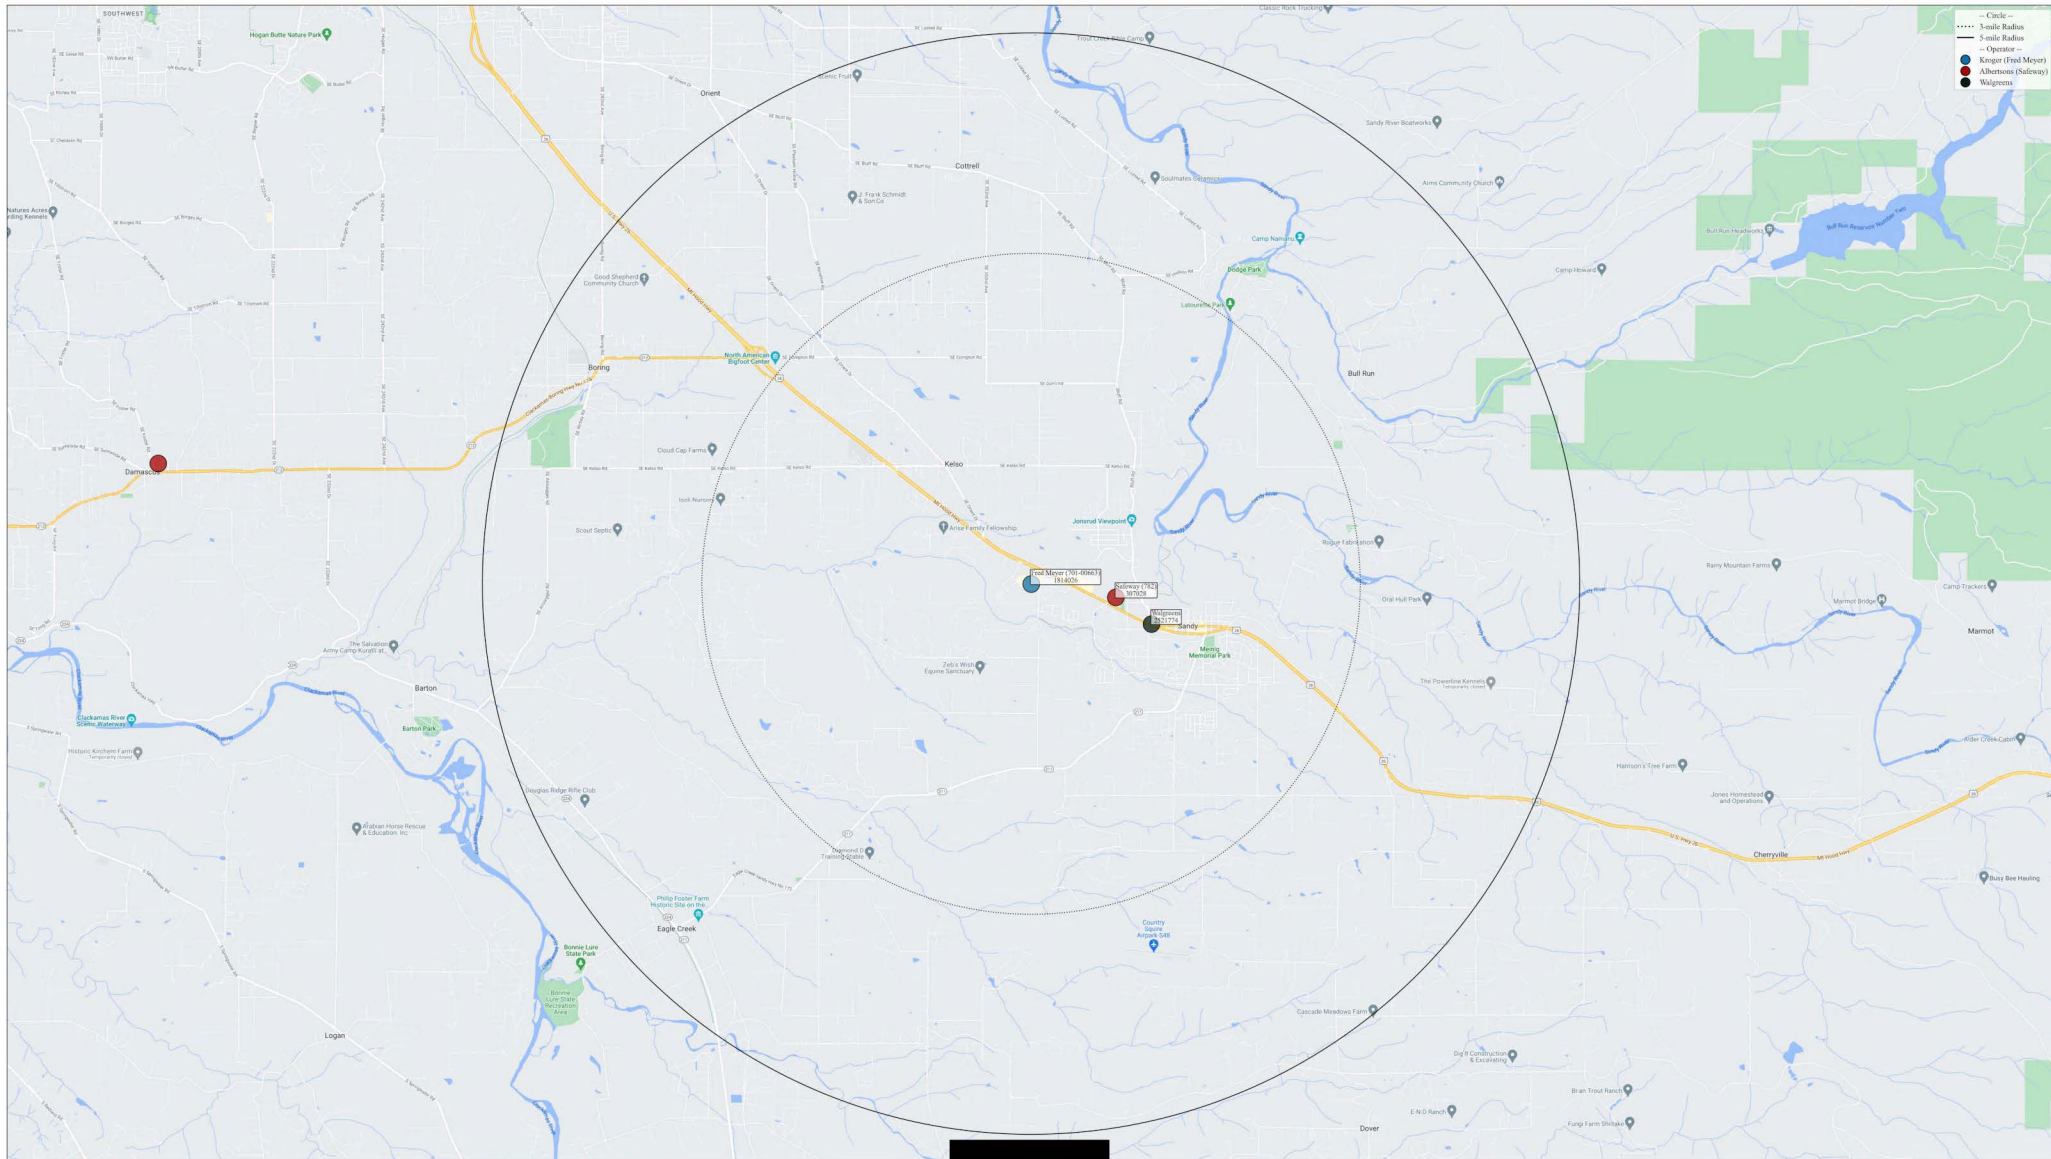

Fred Meyer (701-00663)
16625 Se 362Nd Dr, Sandy, OR 97055