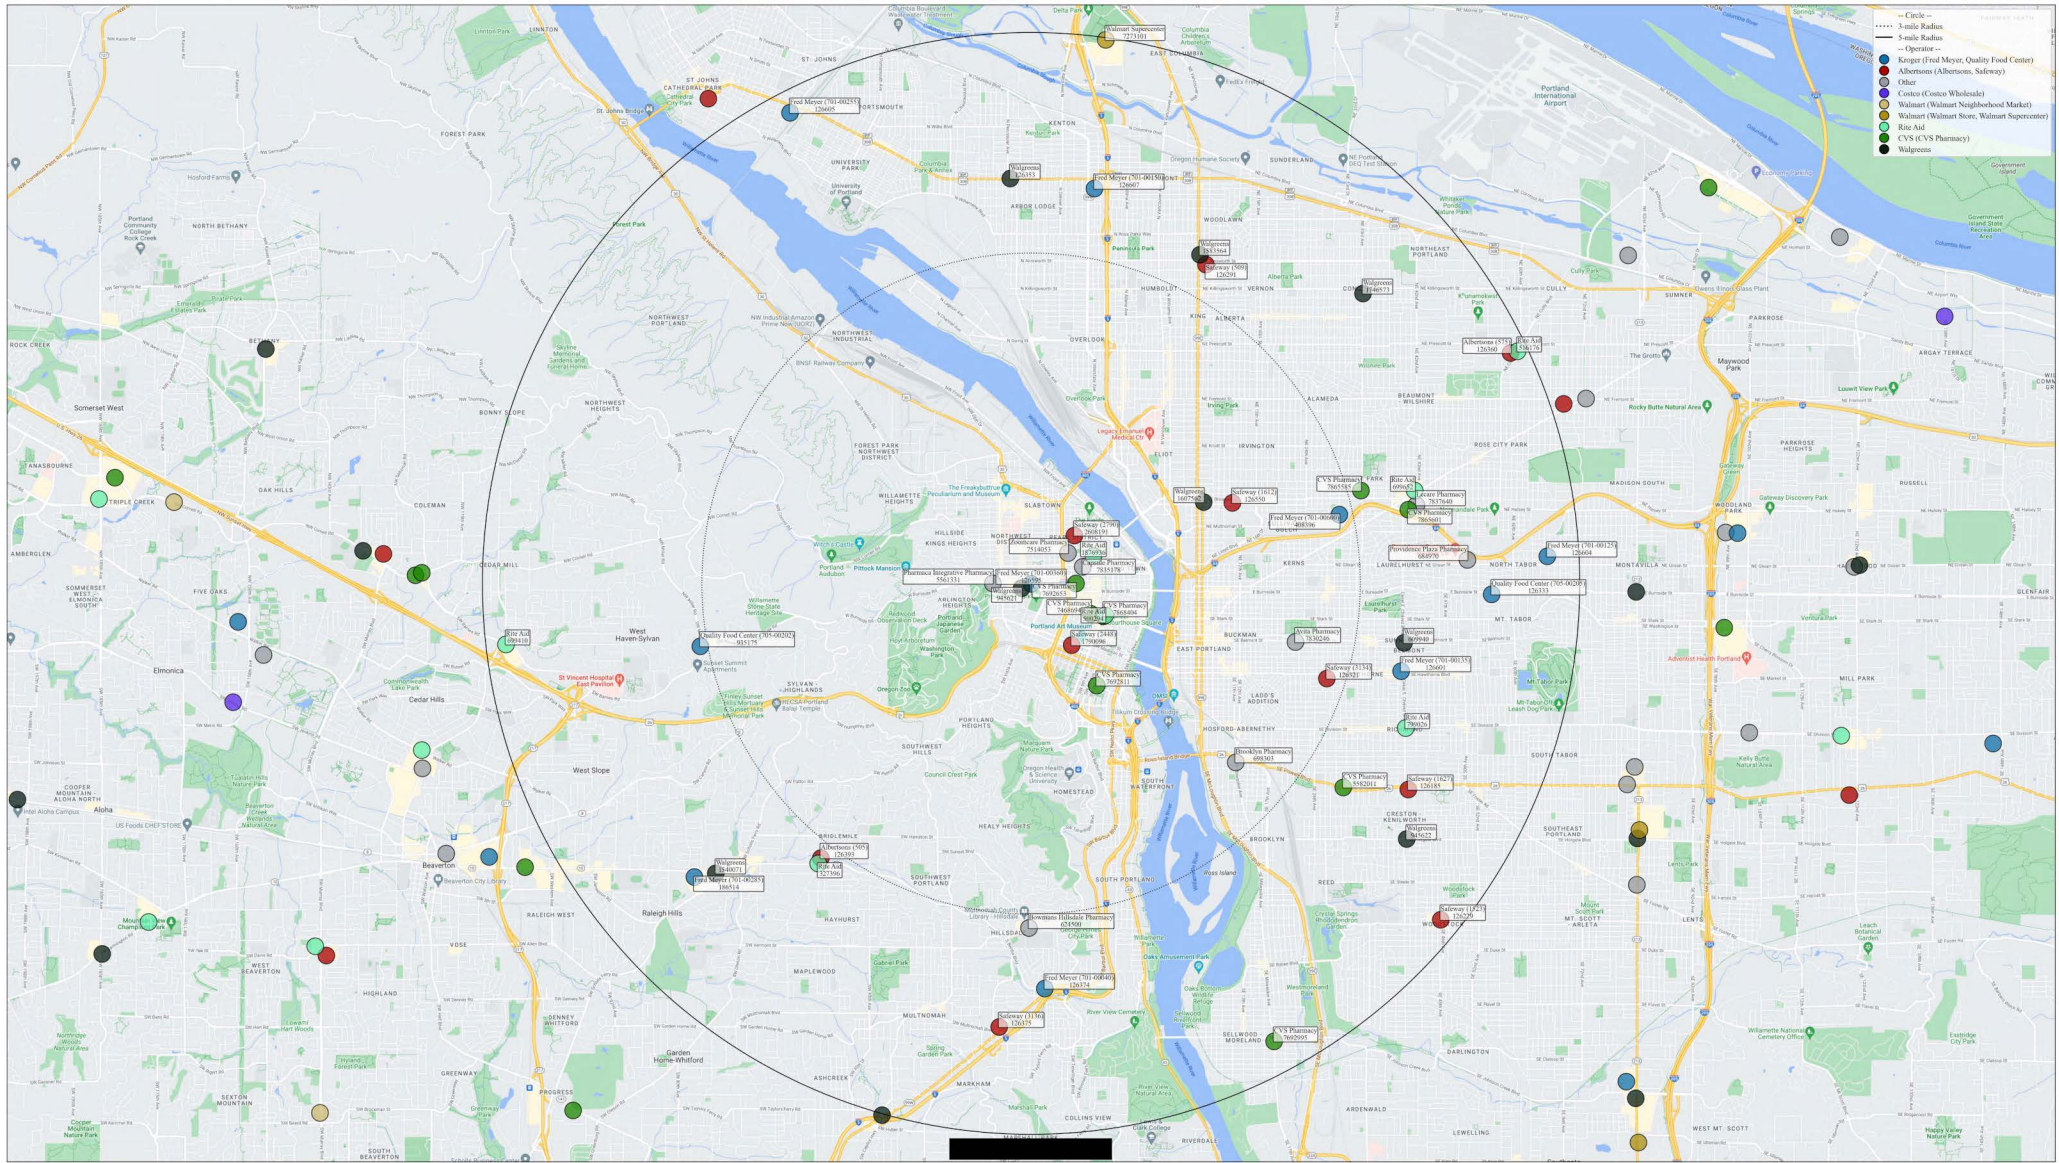

Fred Meyer (701-00360)
100 NW 20th Pl, Portland, OR 97209