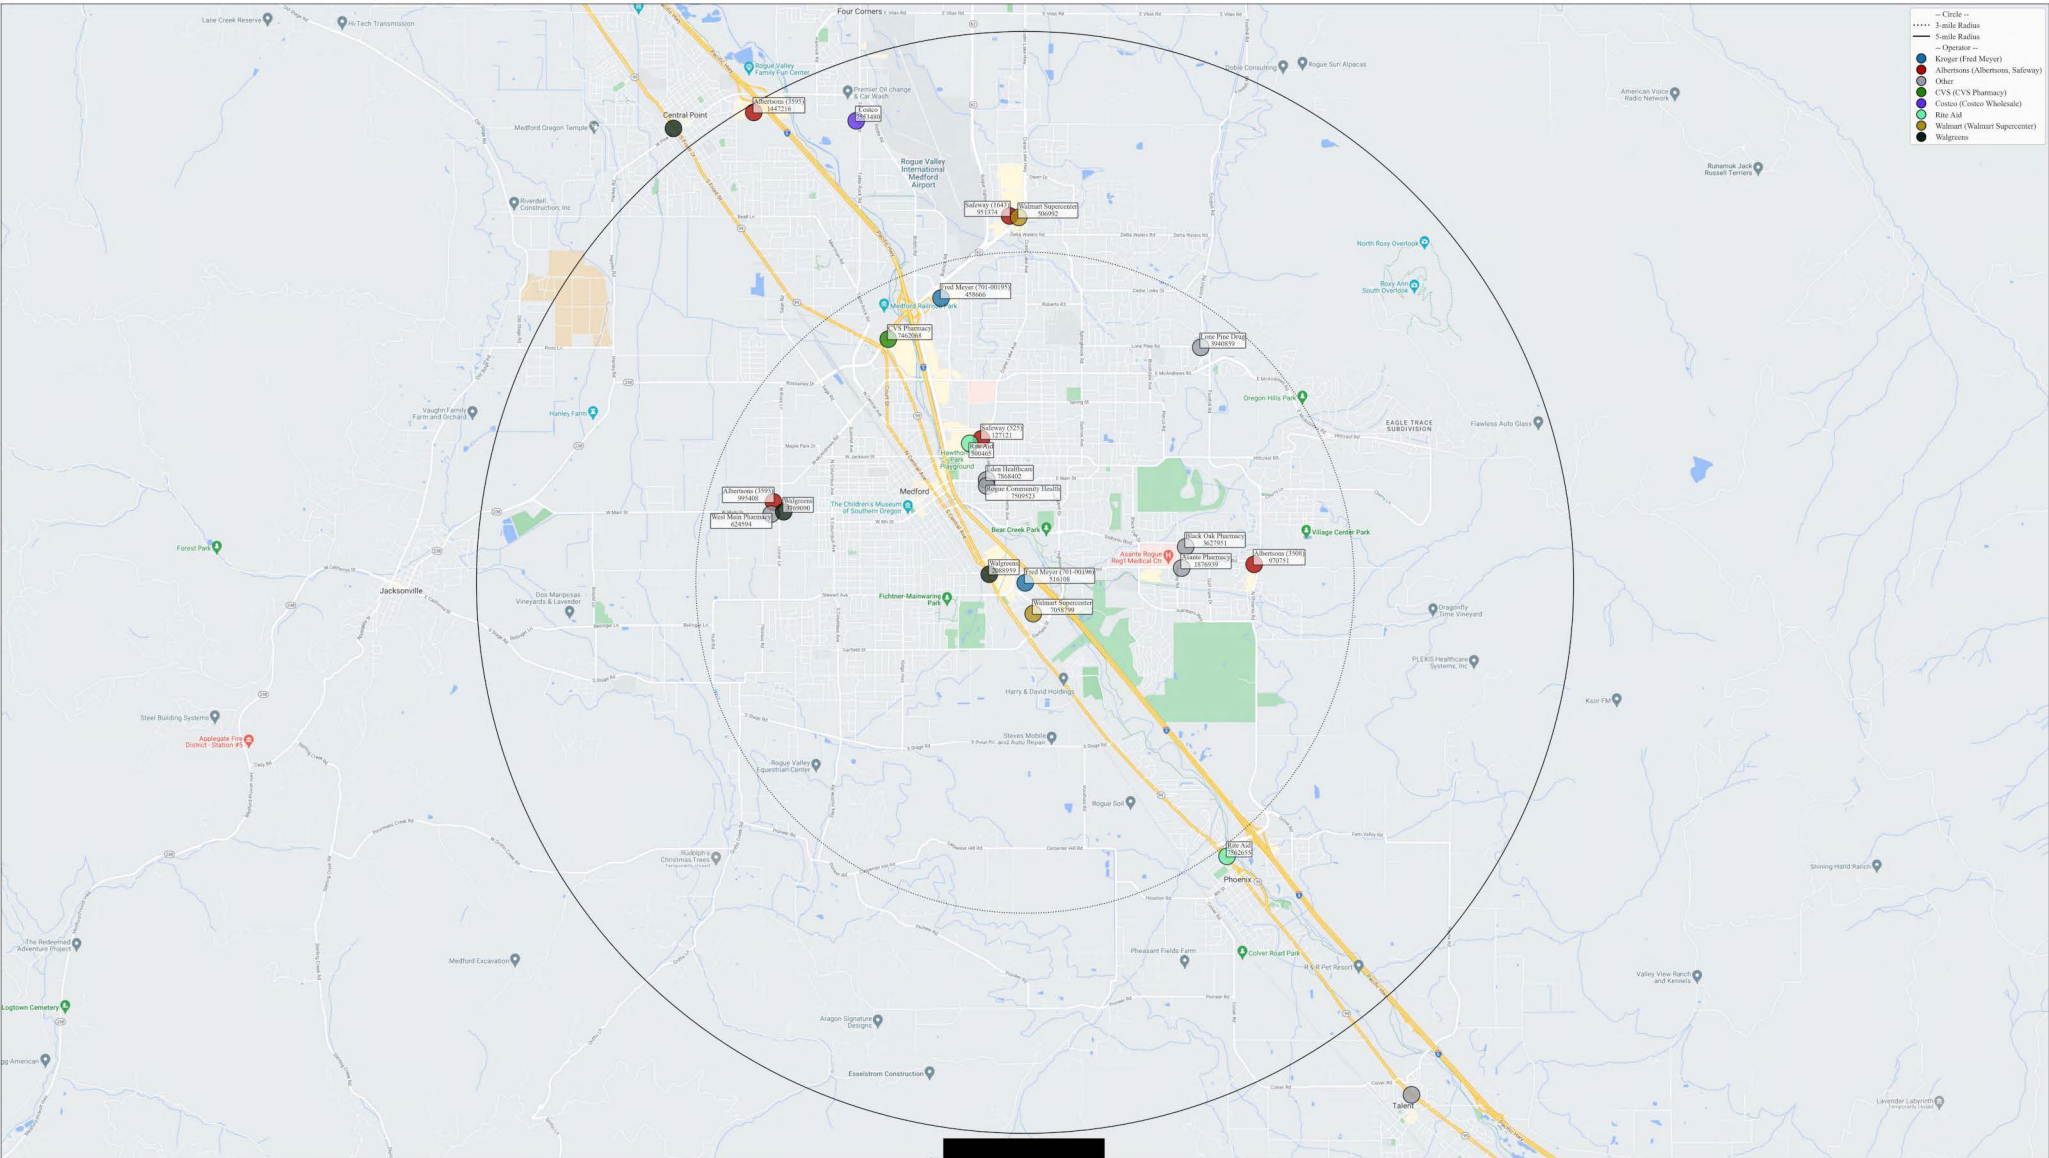

Fred Meyer (701-00196)
1301 Center Dr, Medford, OR 97501