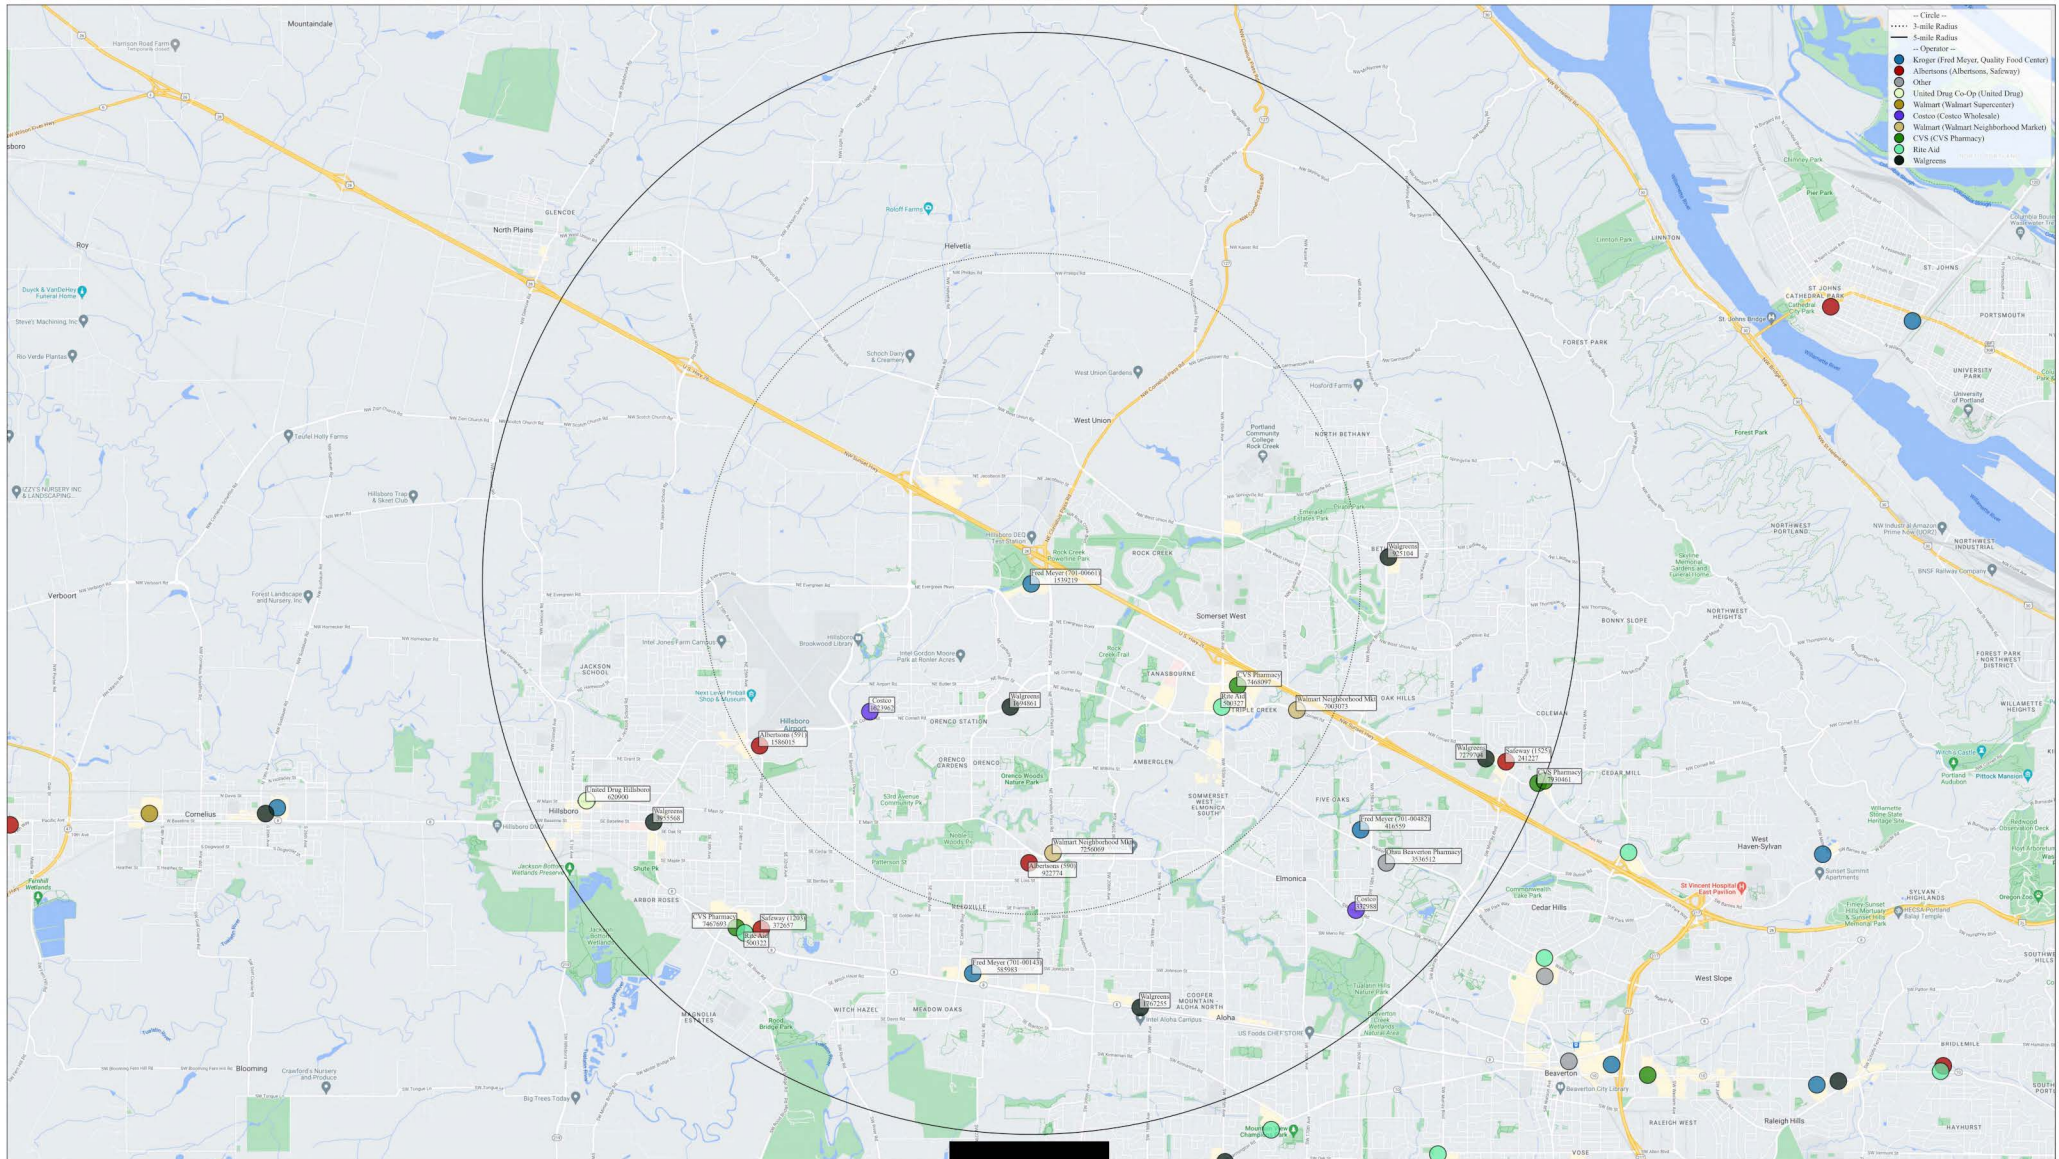

Fred Meyer (701-00661)
7355 NE Imbrie Dr, Hillsboro, OR 97124