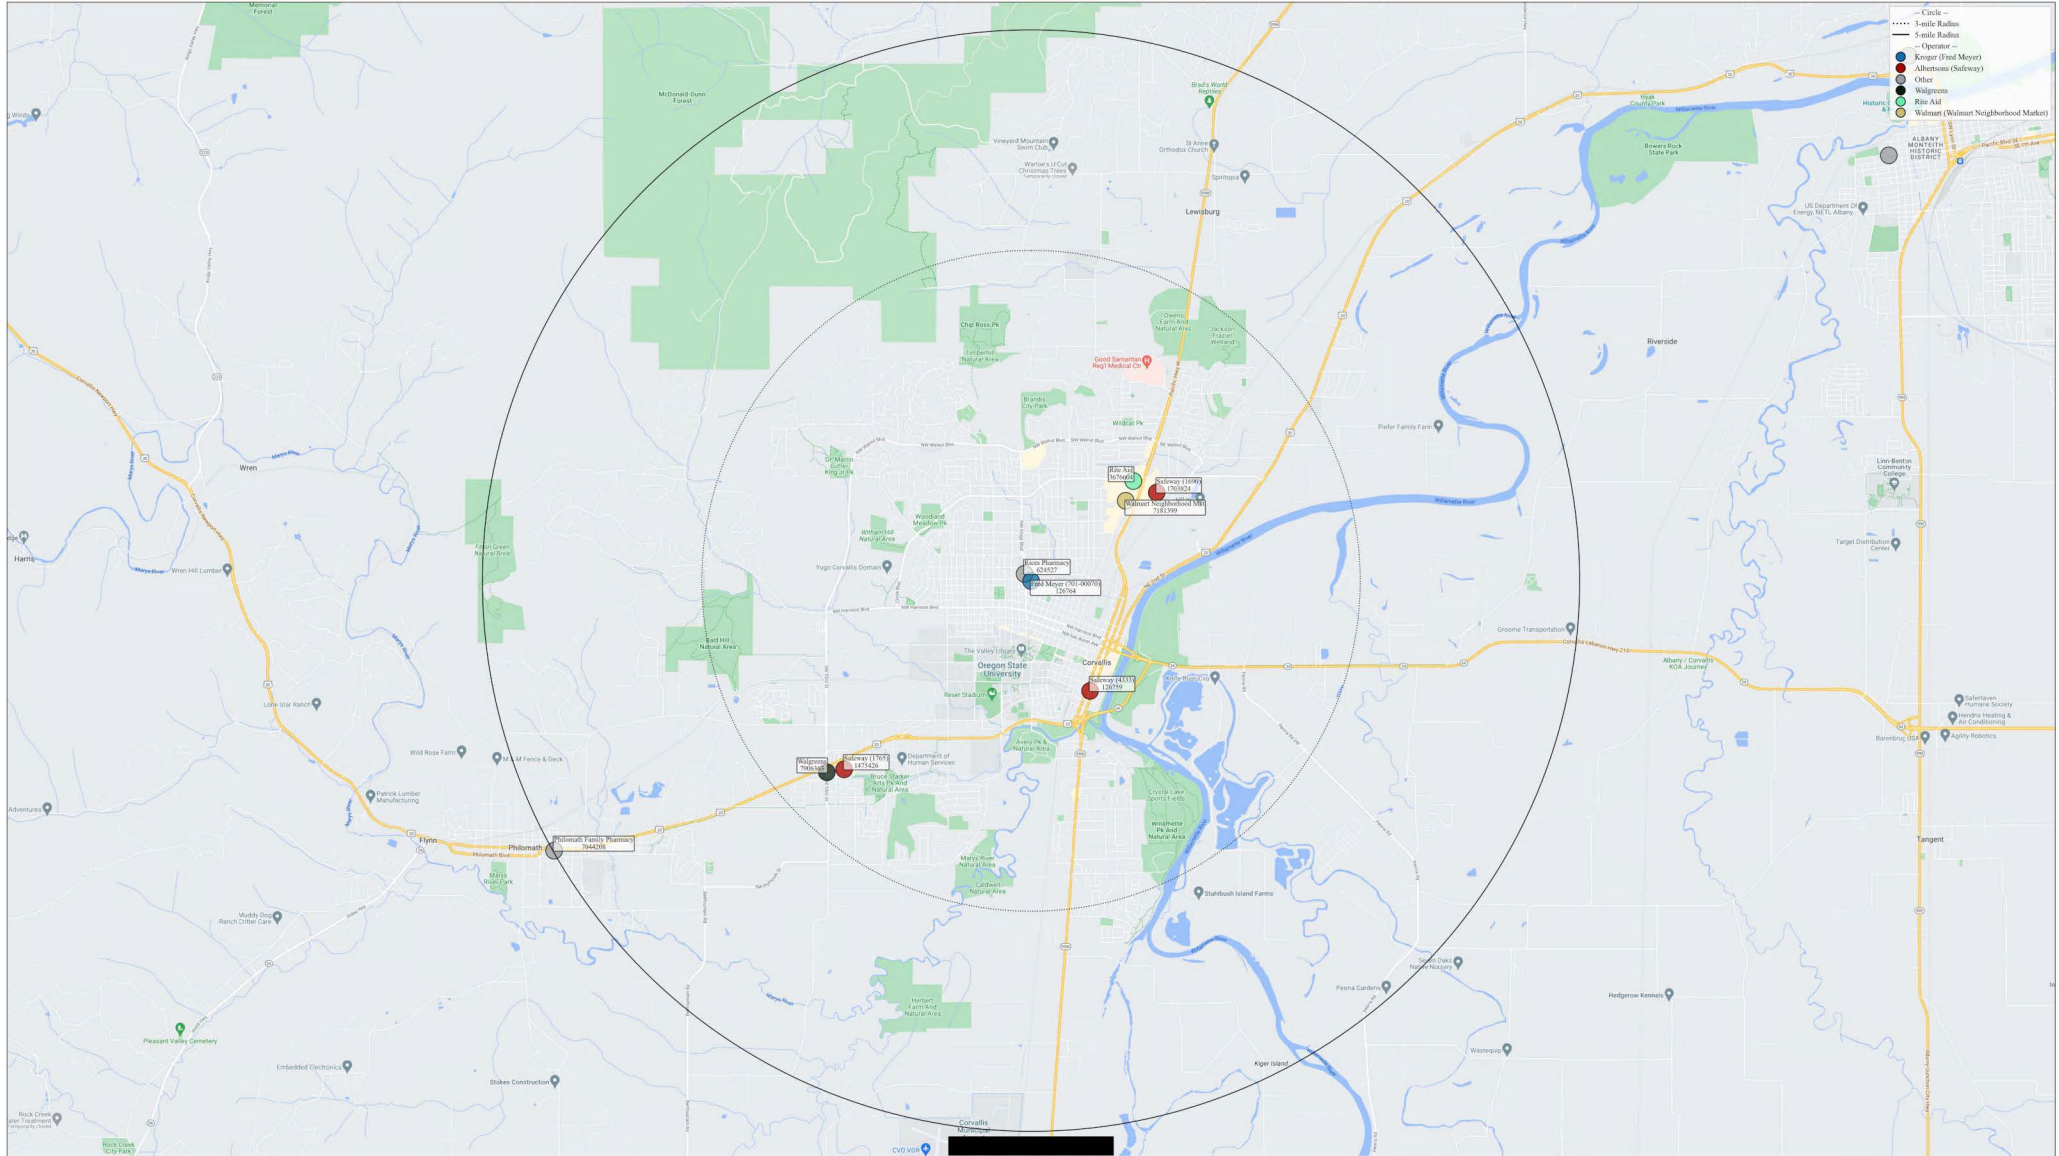

Fred Meyer (701-00070)
777 NW Kings Blvd, Corvallis, OR 97330