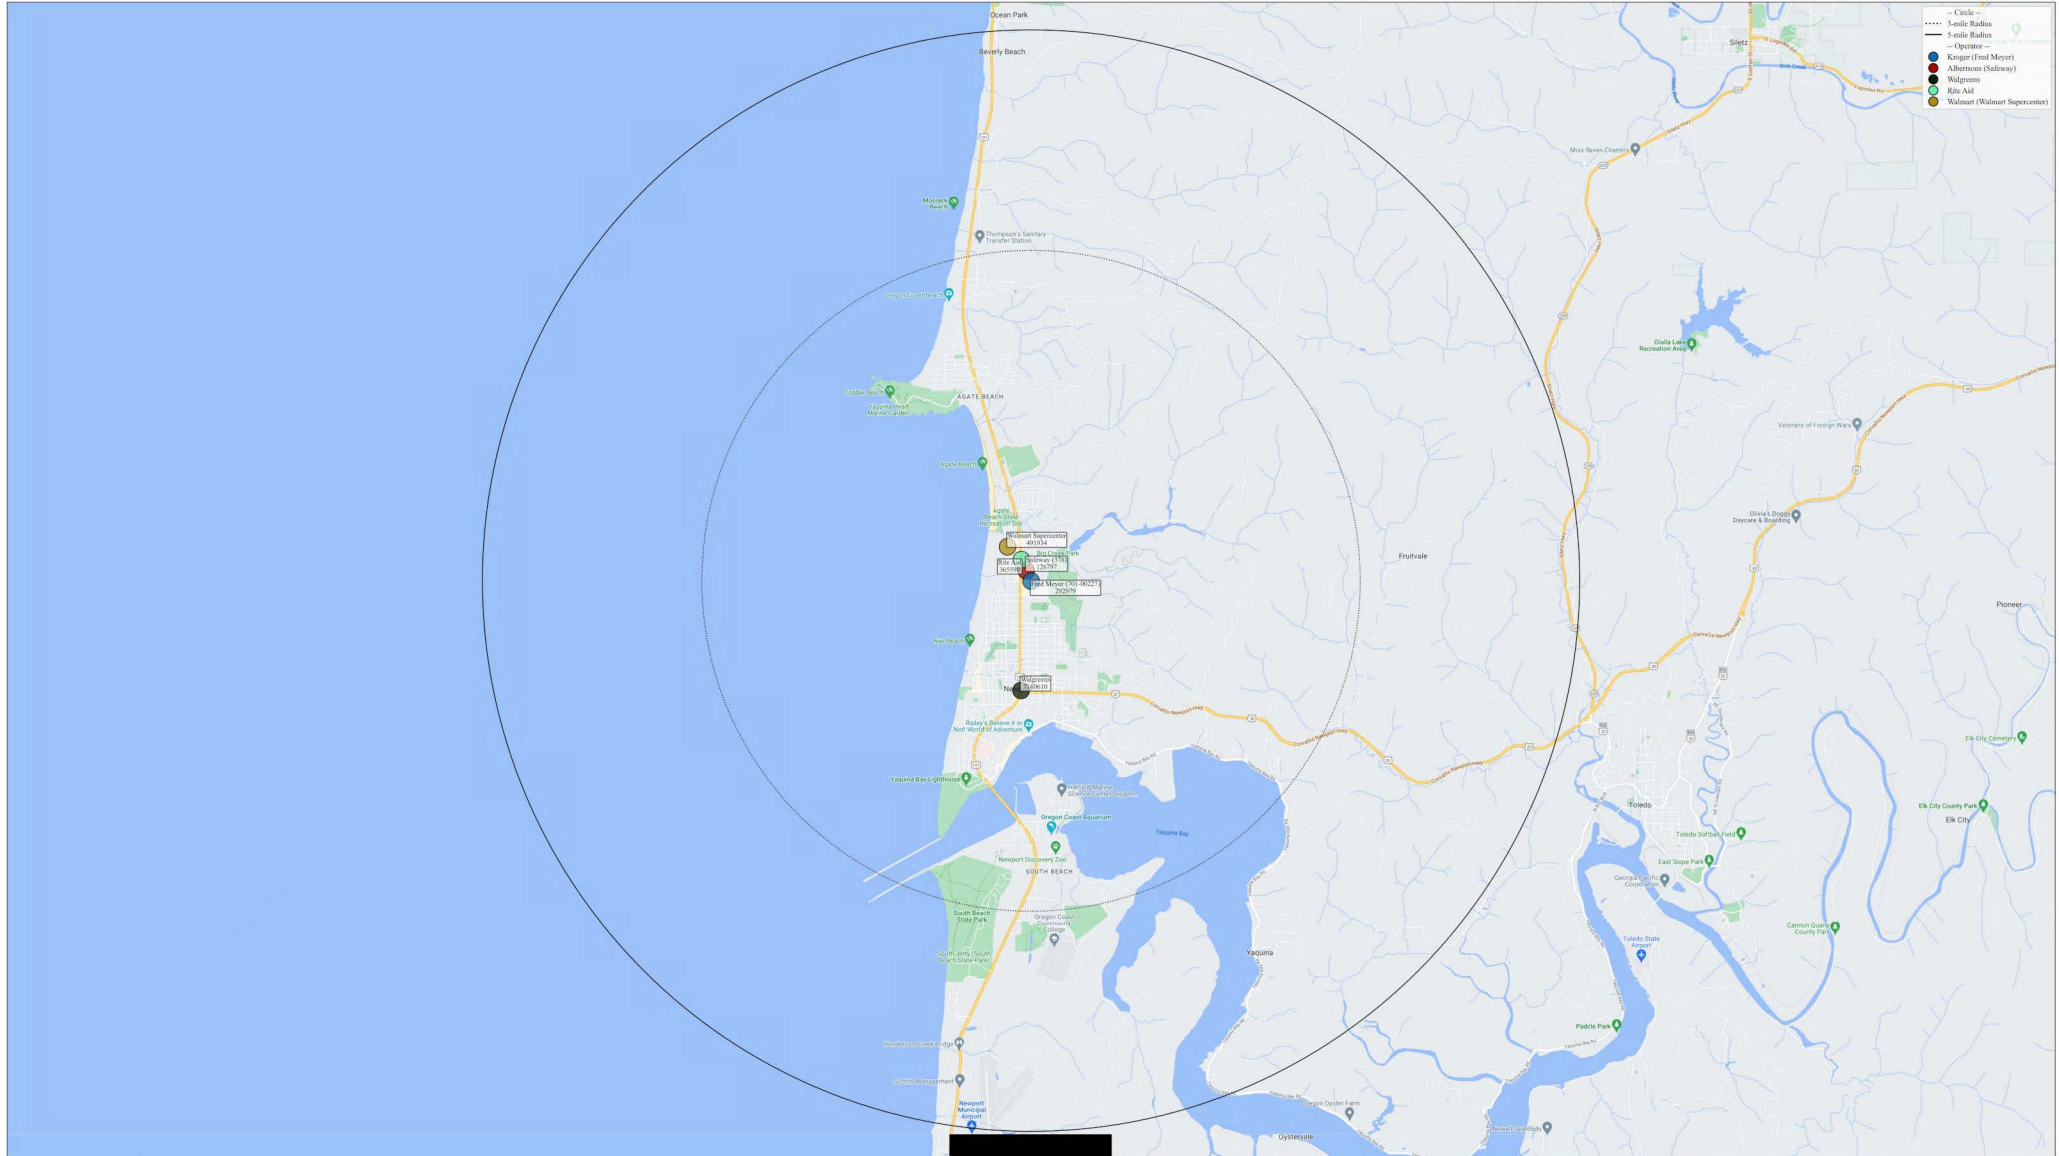

**Fred Meyer (701-00227)
150 Ne 20Th St, Newport, OR 97365**