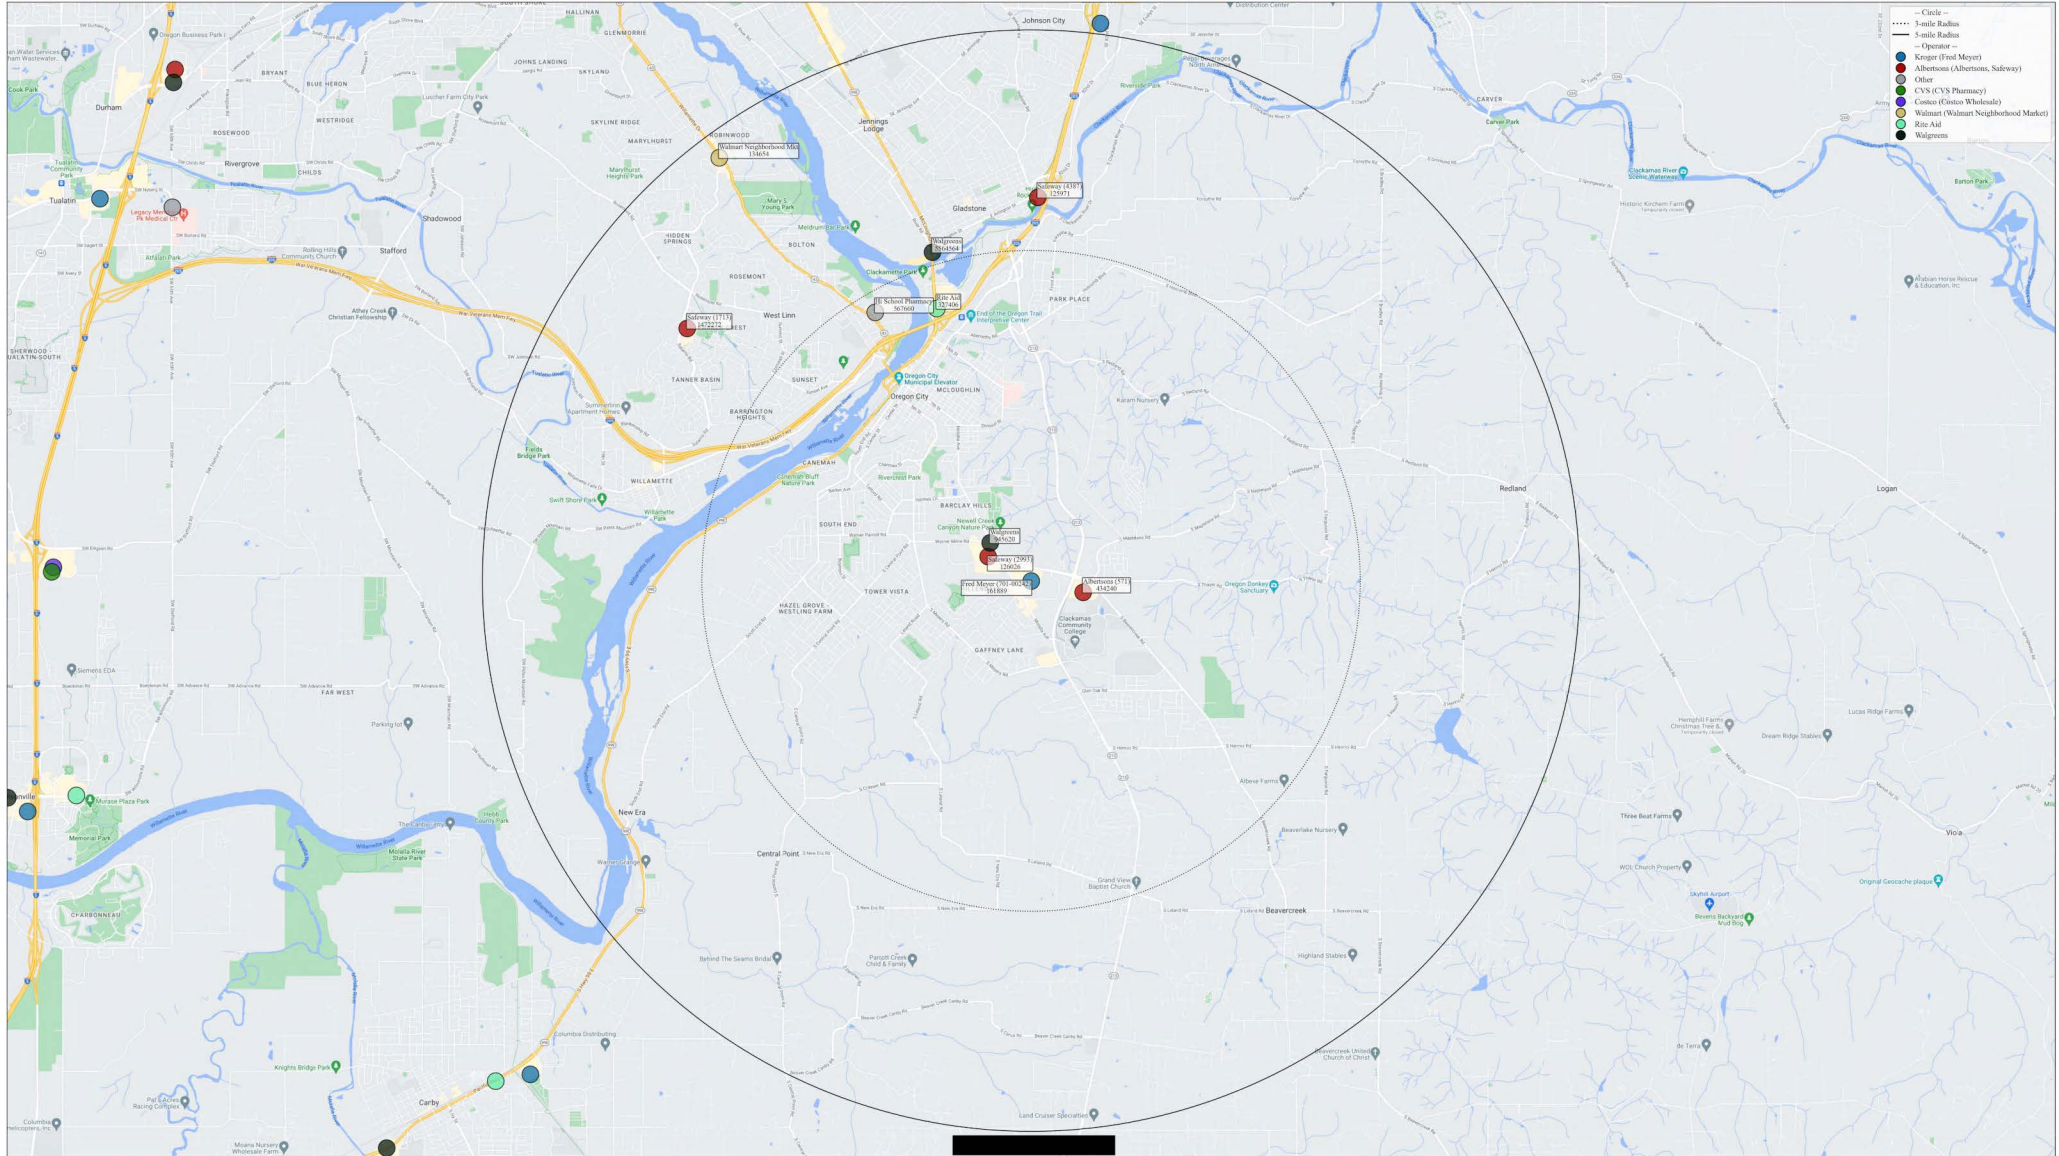

Fred Meyer (701-00242)
1839 Molalla Ave, Oregon City, OR 97045