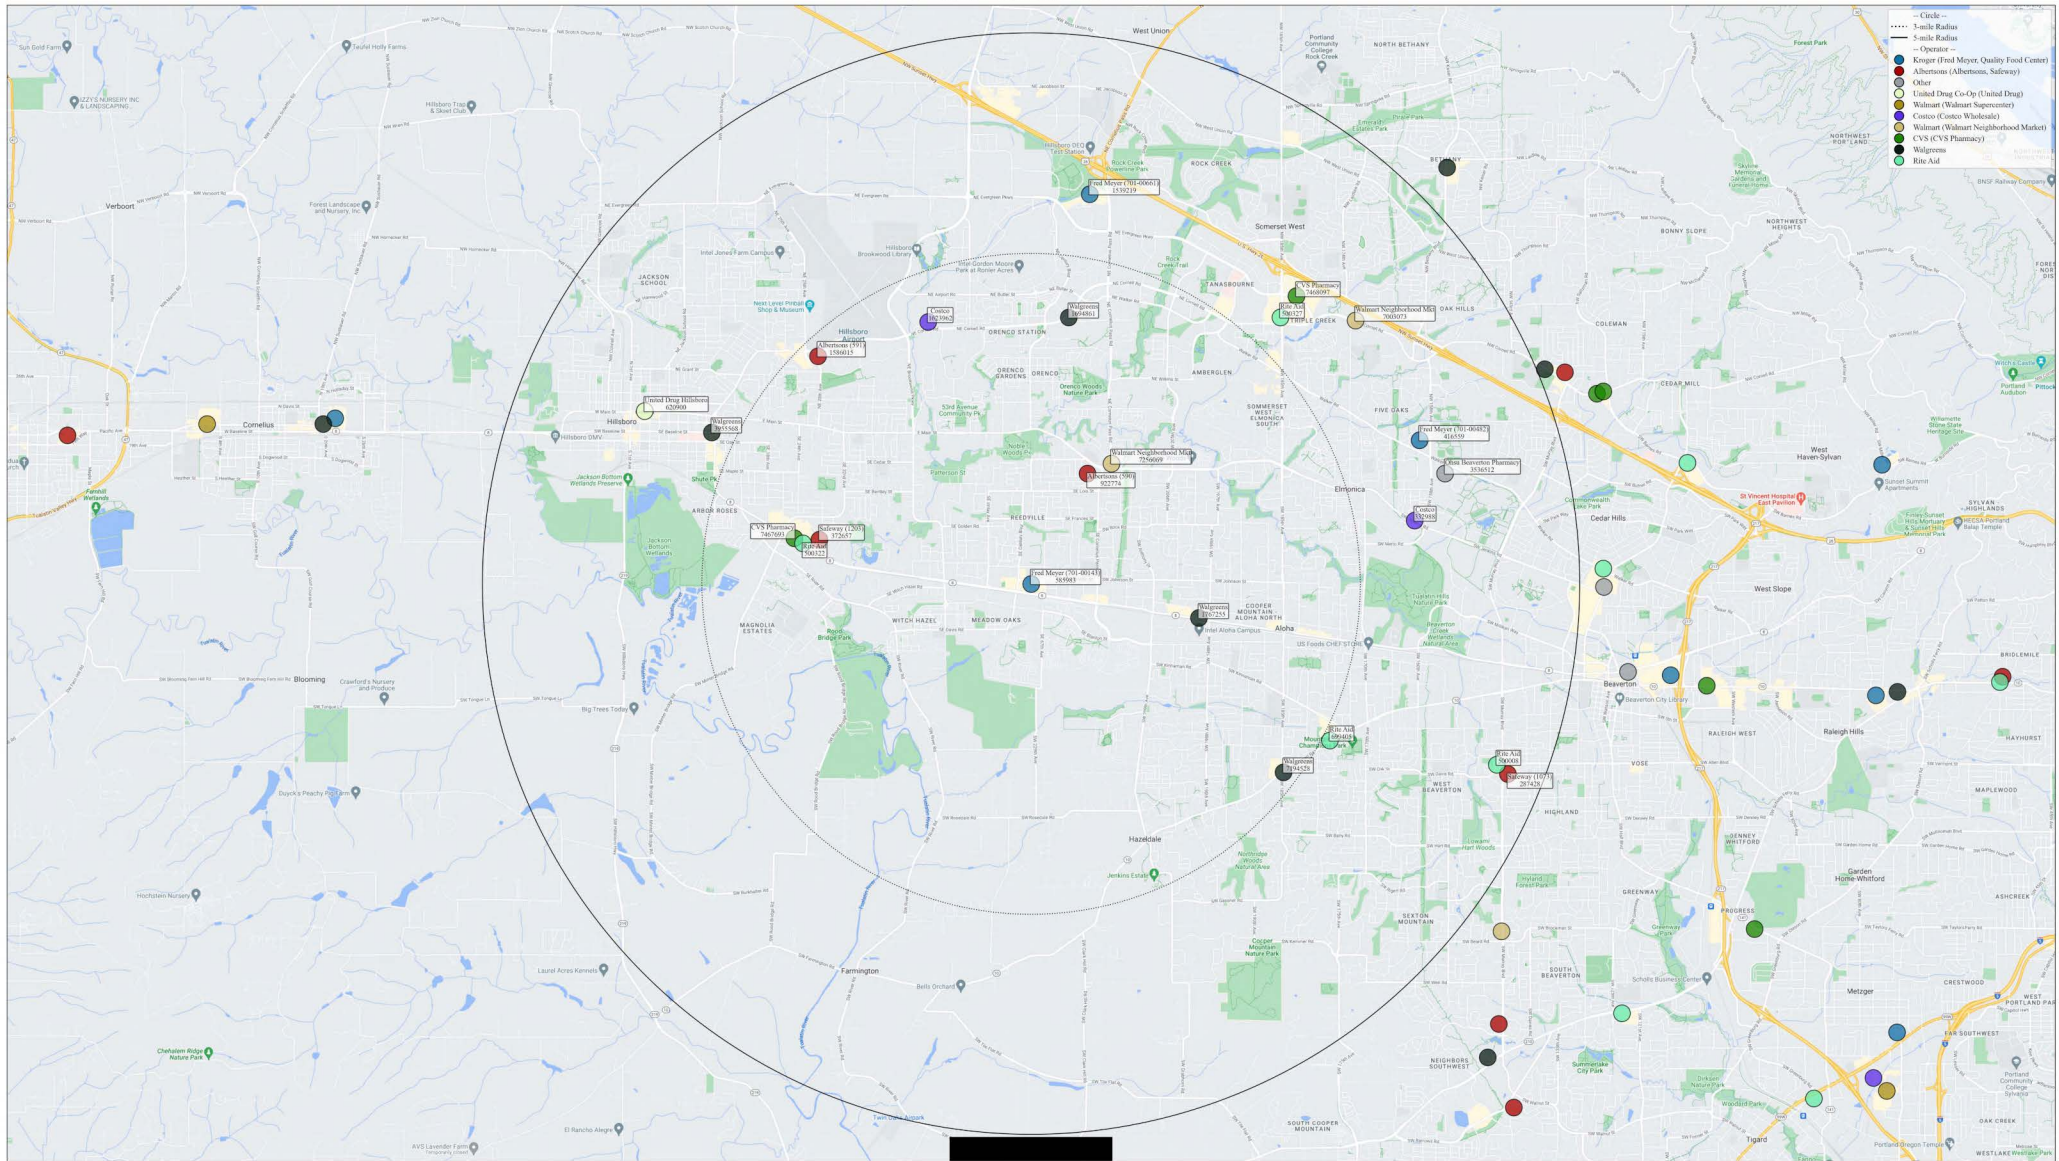

Fred Meyer (701-00143)
6495 Se Tualatin Valley Hwy, Hillsboro, OR 97123