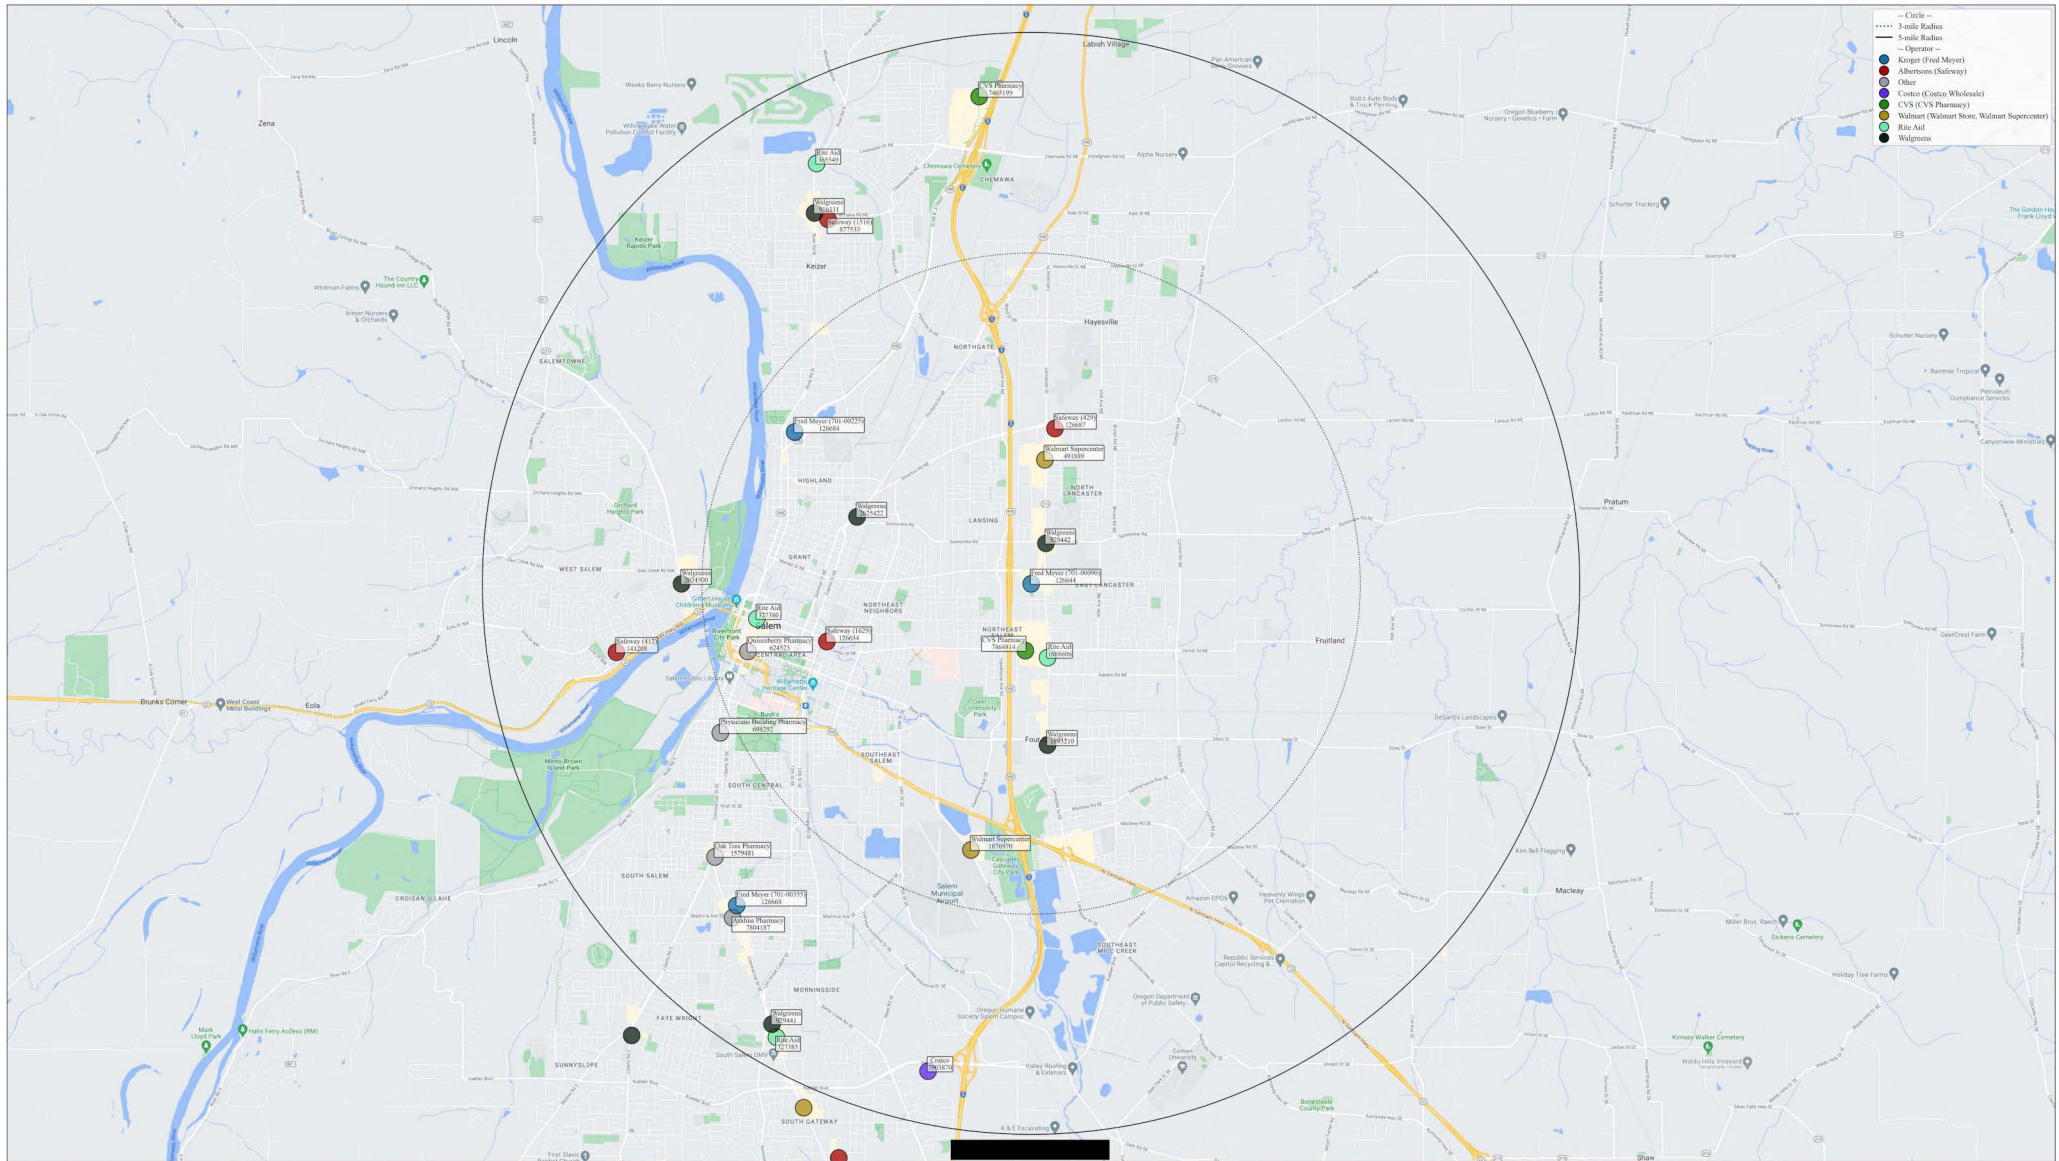

Fred Meyer (701-00090)
3740 Market St Ne, Salem, OR 97301