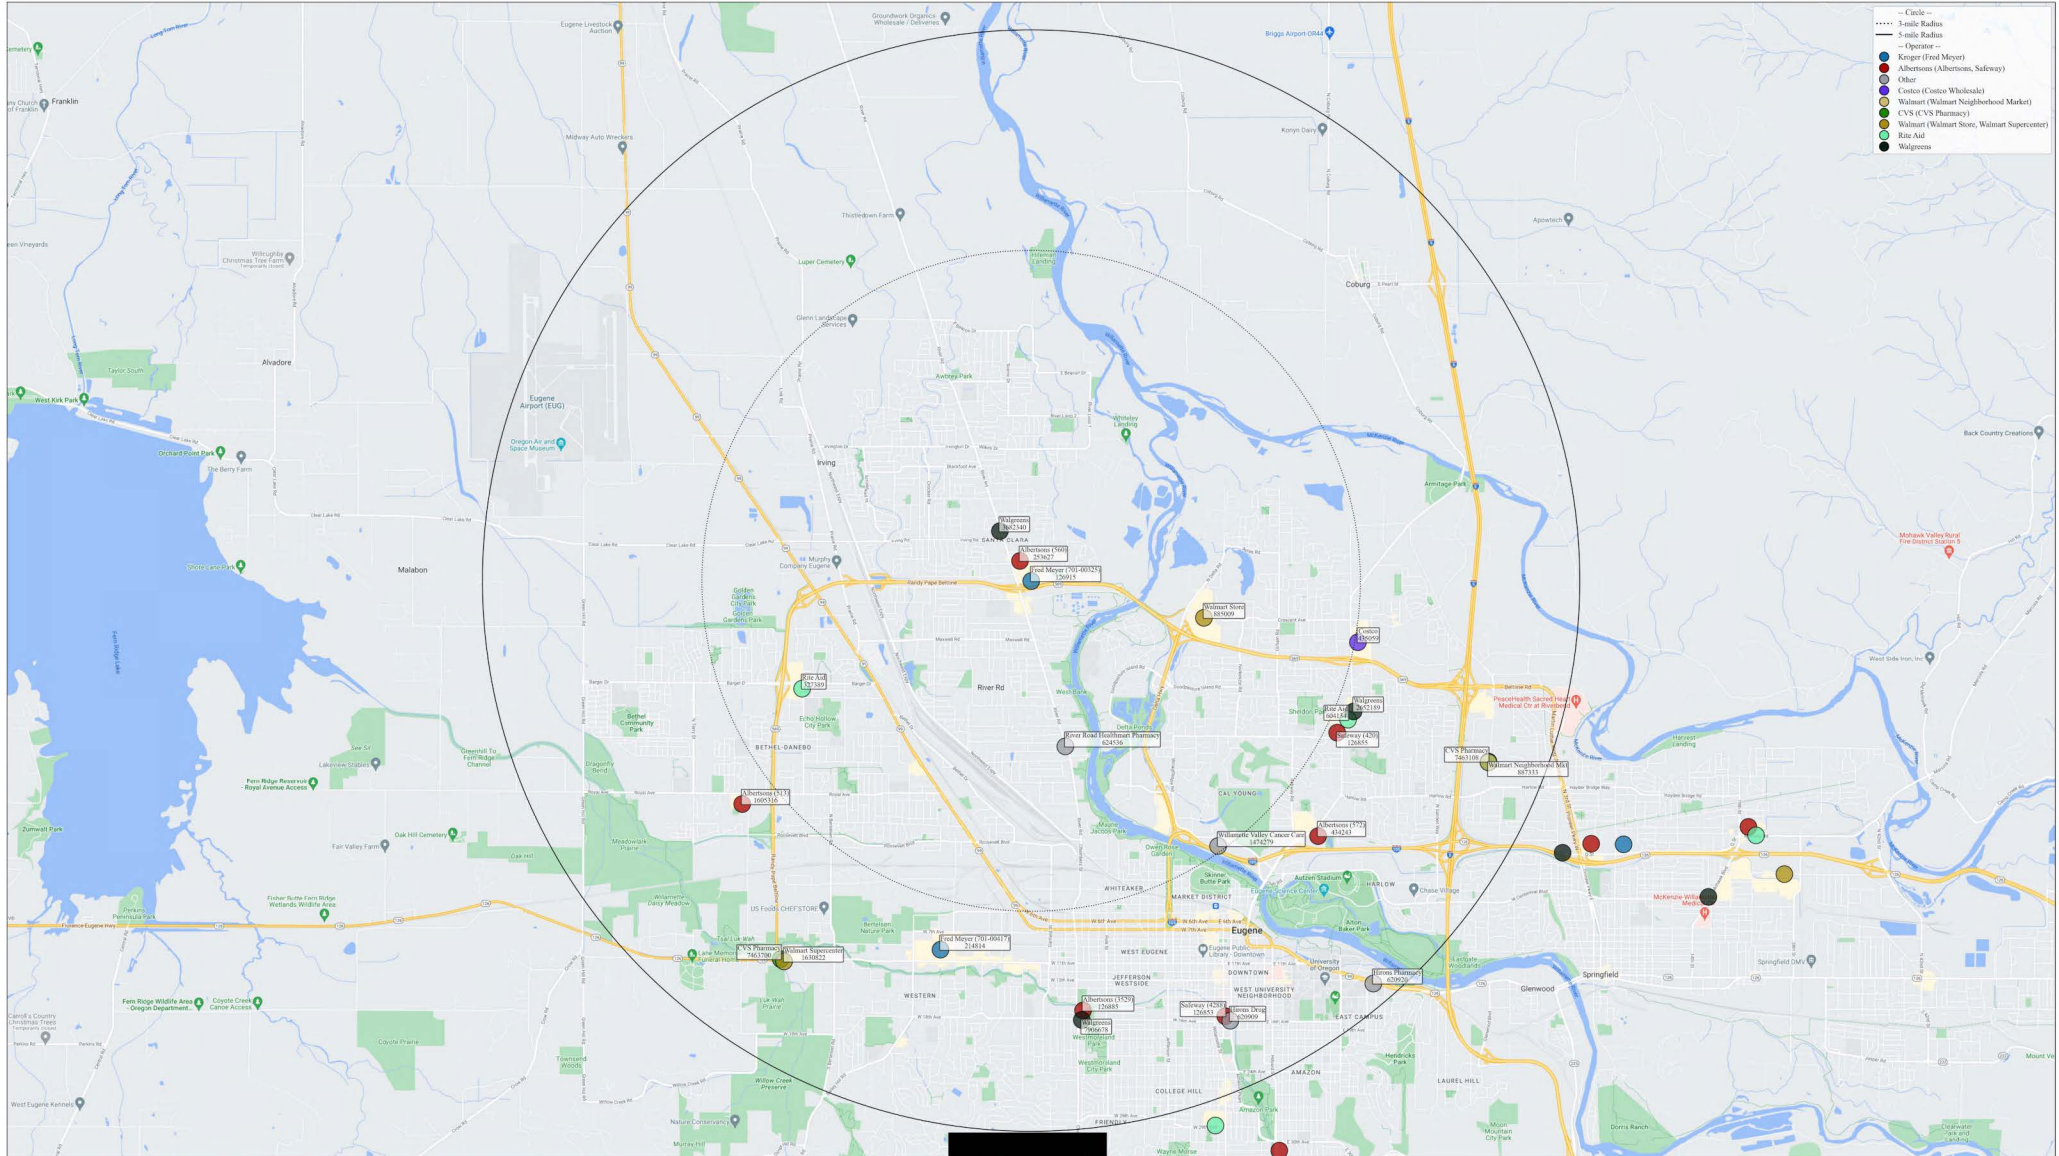

Fred Meyer (701-00325)
60 Division Ave, Eugene, OR 97404