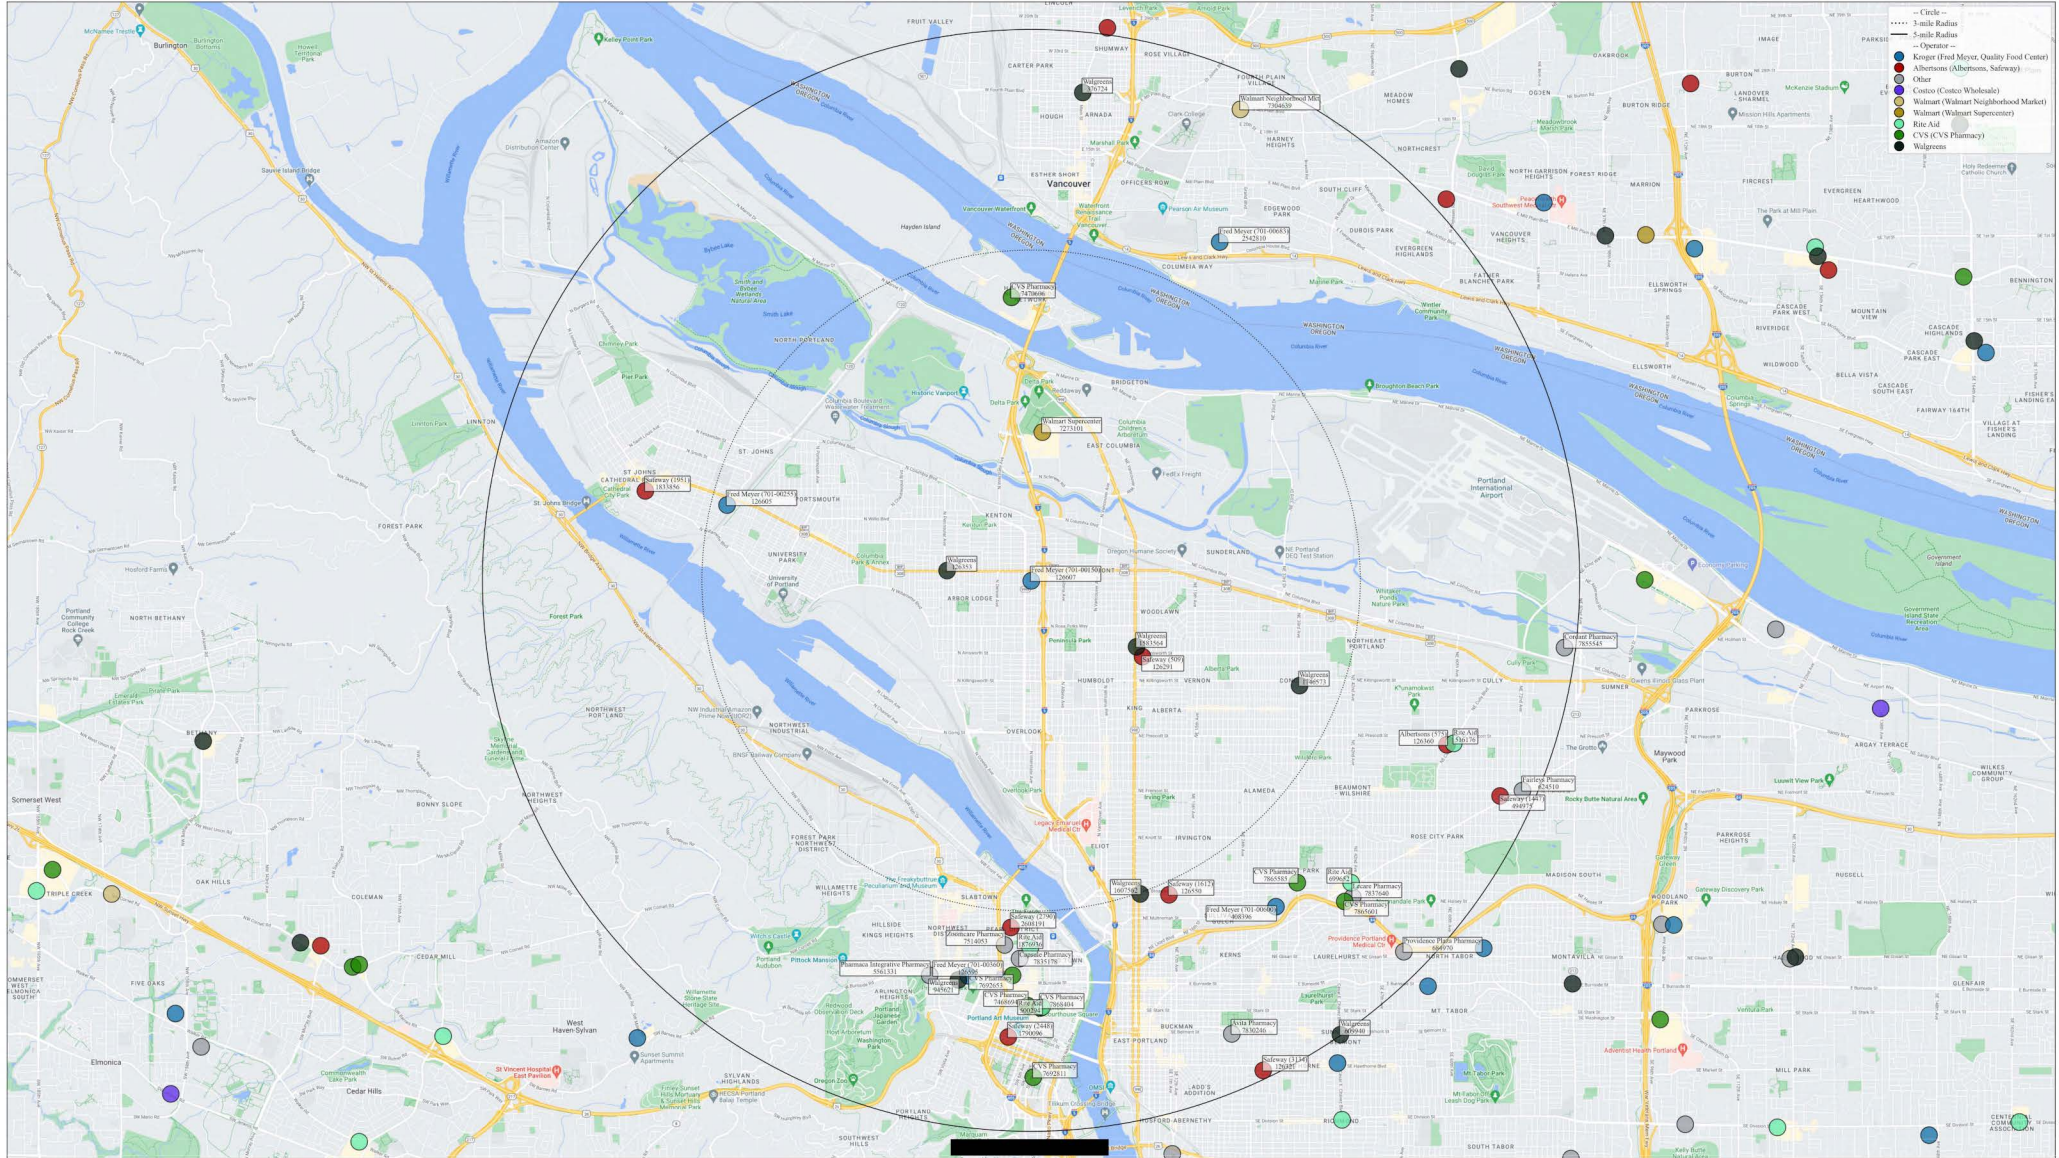

Fred Meyer (701-00150)
7404 N Interstate Ave, Portland, OR 97217

Circle shows 3- and 5-mile radii around Fred Meyer (701-00150), located at 7404 N Interstate Ave, Portland, OR 97217. All pharmacies within 5 miles of Fred Meyer (701-00150) are labeled with their store name and National ID, and ID. Albertsons and Kroger pharmacies are additionally labeled with their internal ID as parentheses.