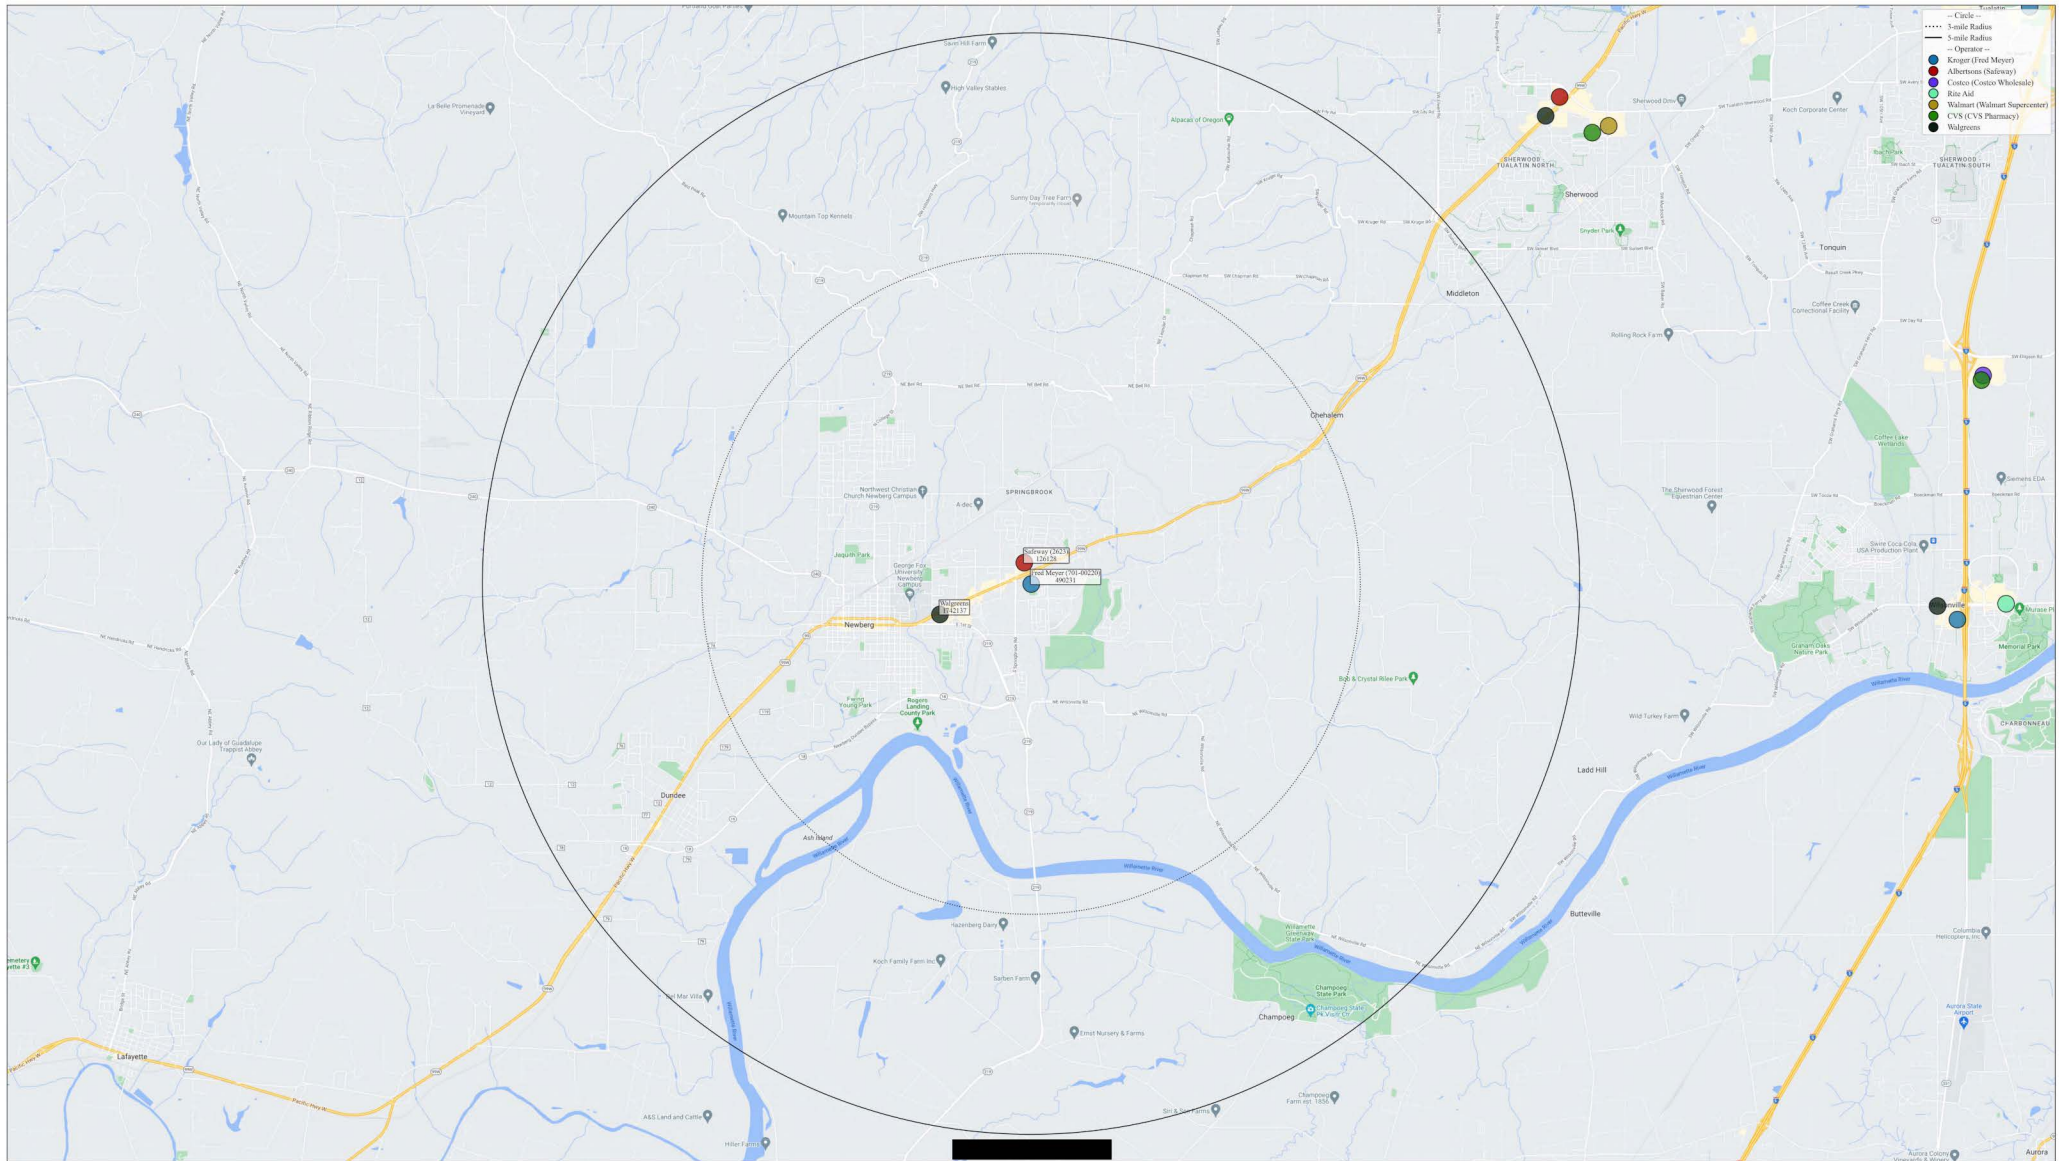

Fred Meyer (701-00220)
3300 Portland Rd, Newberg, OR 97132