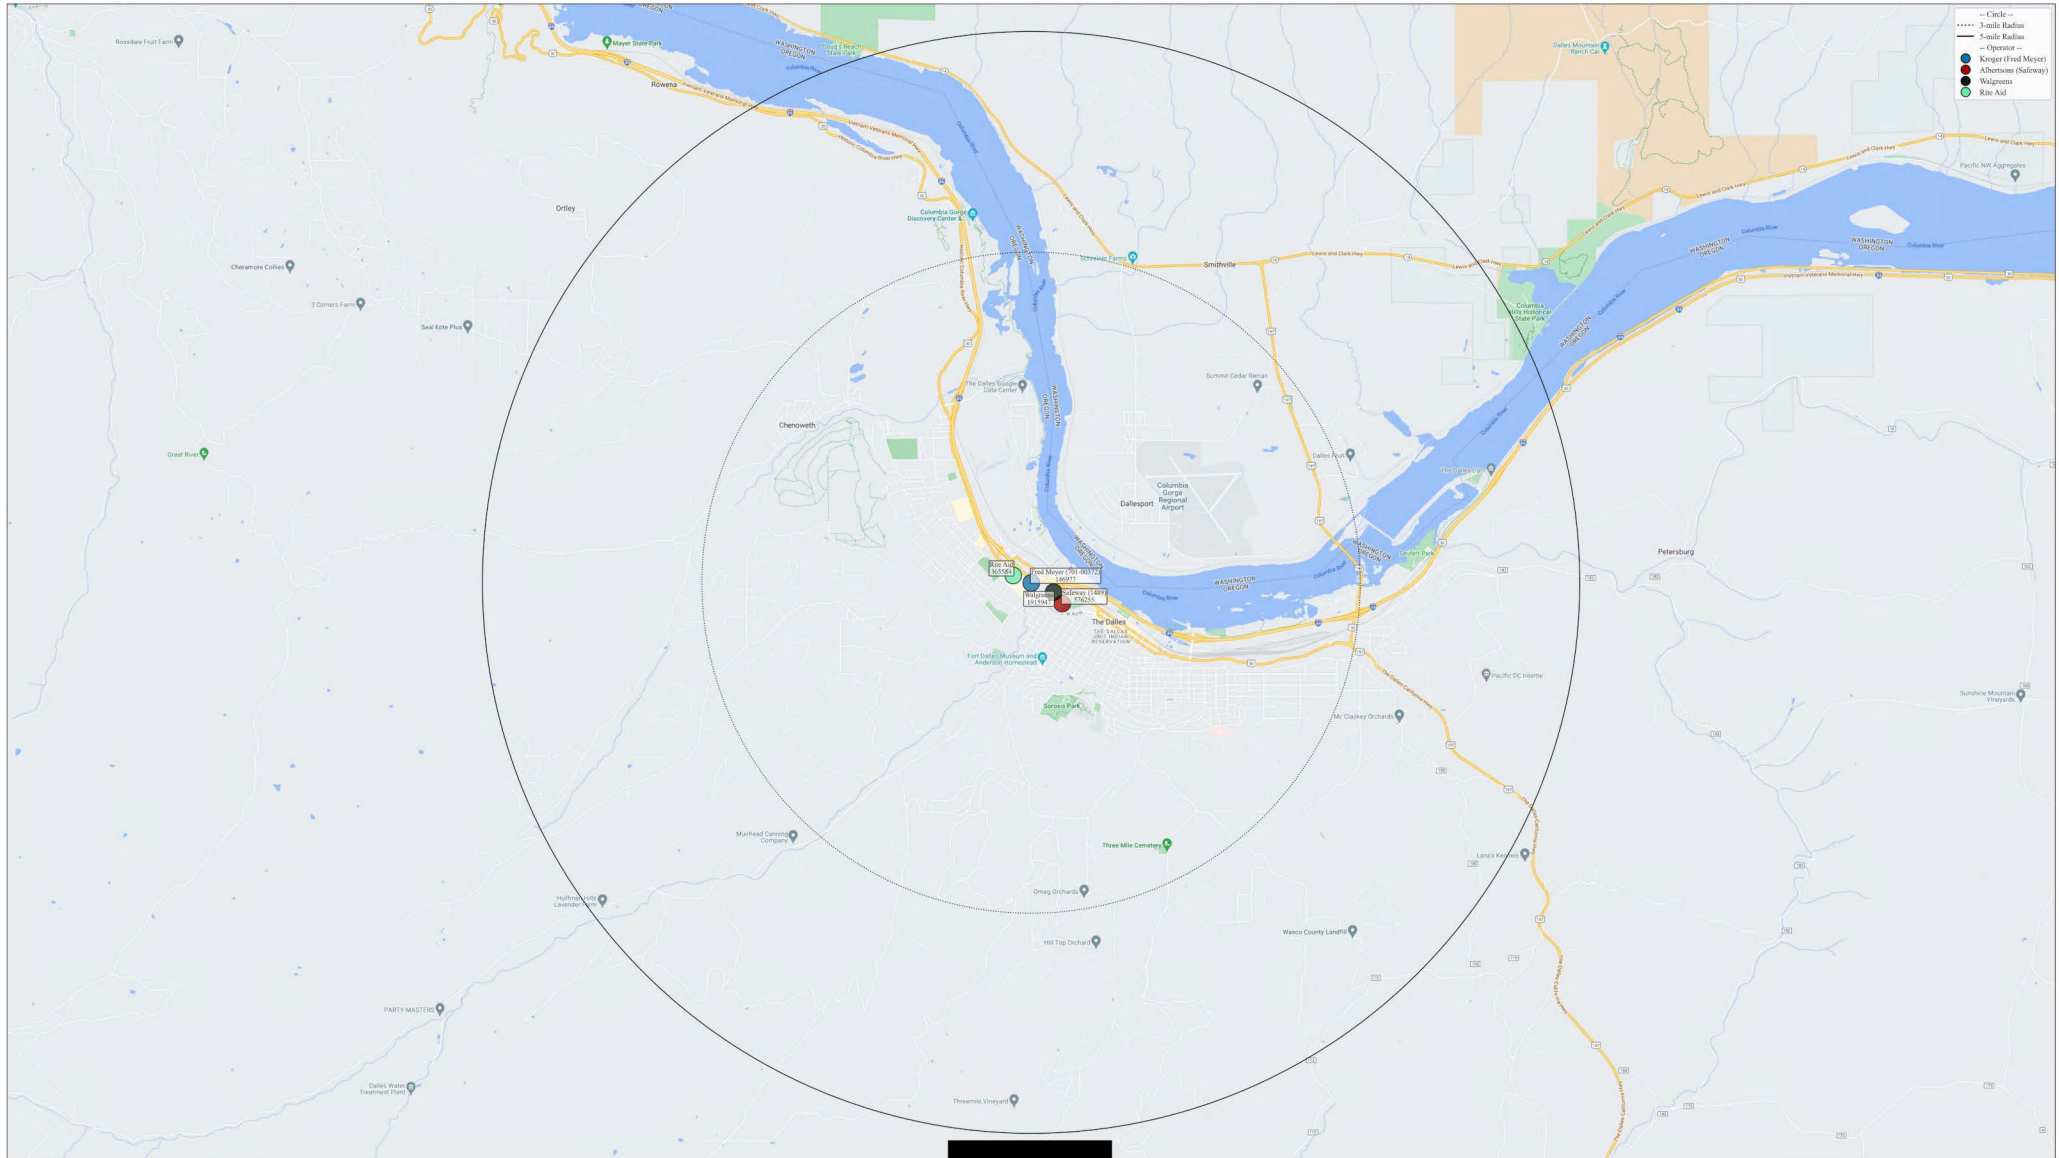

Fred Meyer (701-00372)
1215 W 6th St, The Dalles, OR 97058