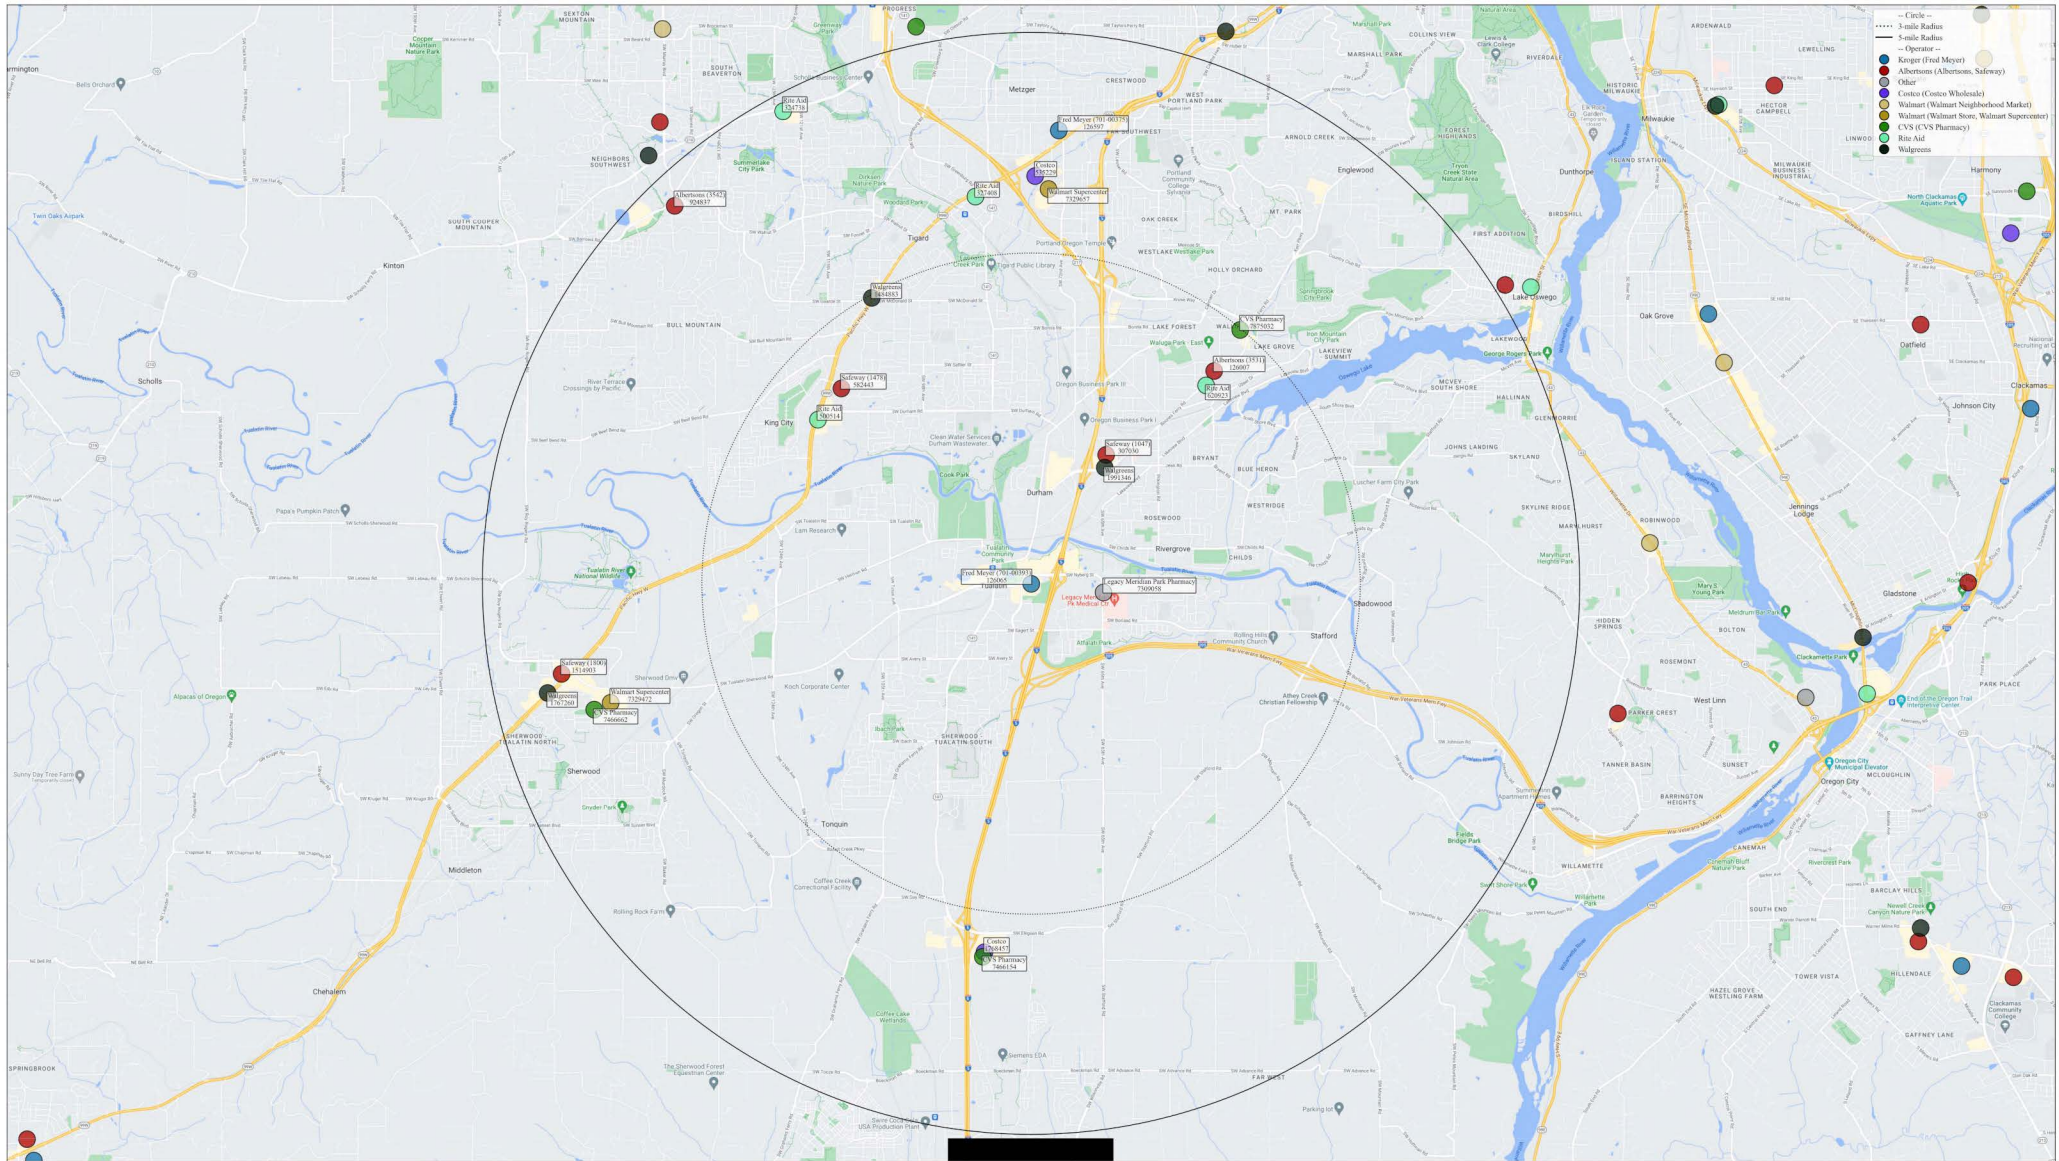

Fred Meyer (701-00393)
19200 Sw Martinazzi Ave, Tualatin, OR 97062