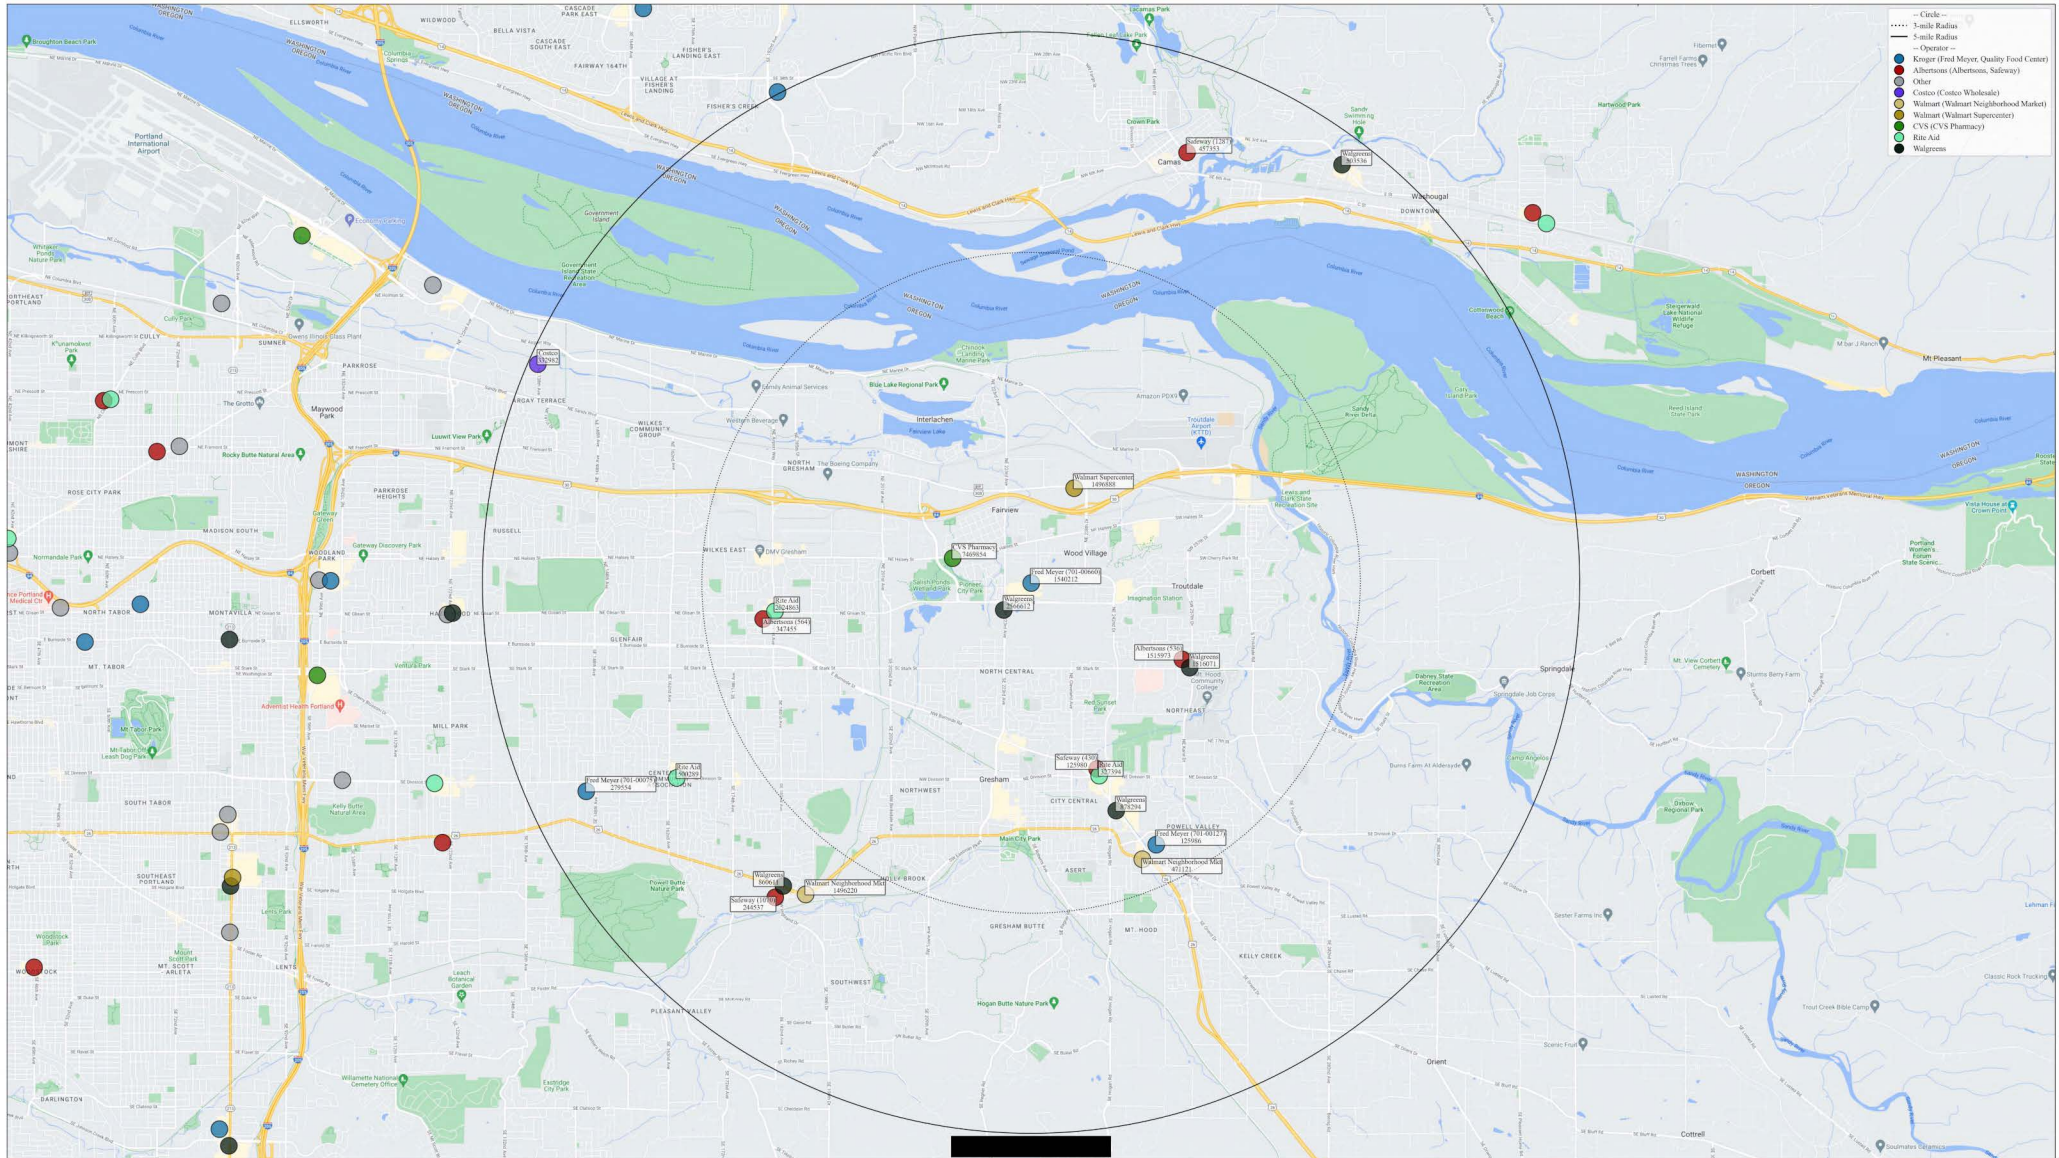

Fred Meyer (701-06660)
22855 Ne Park Ln, Wood Village, OR 97060