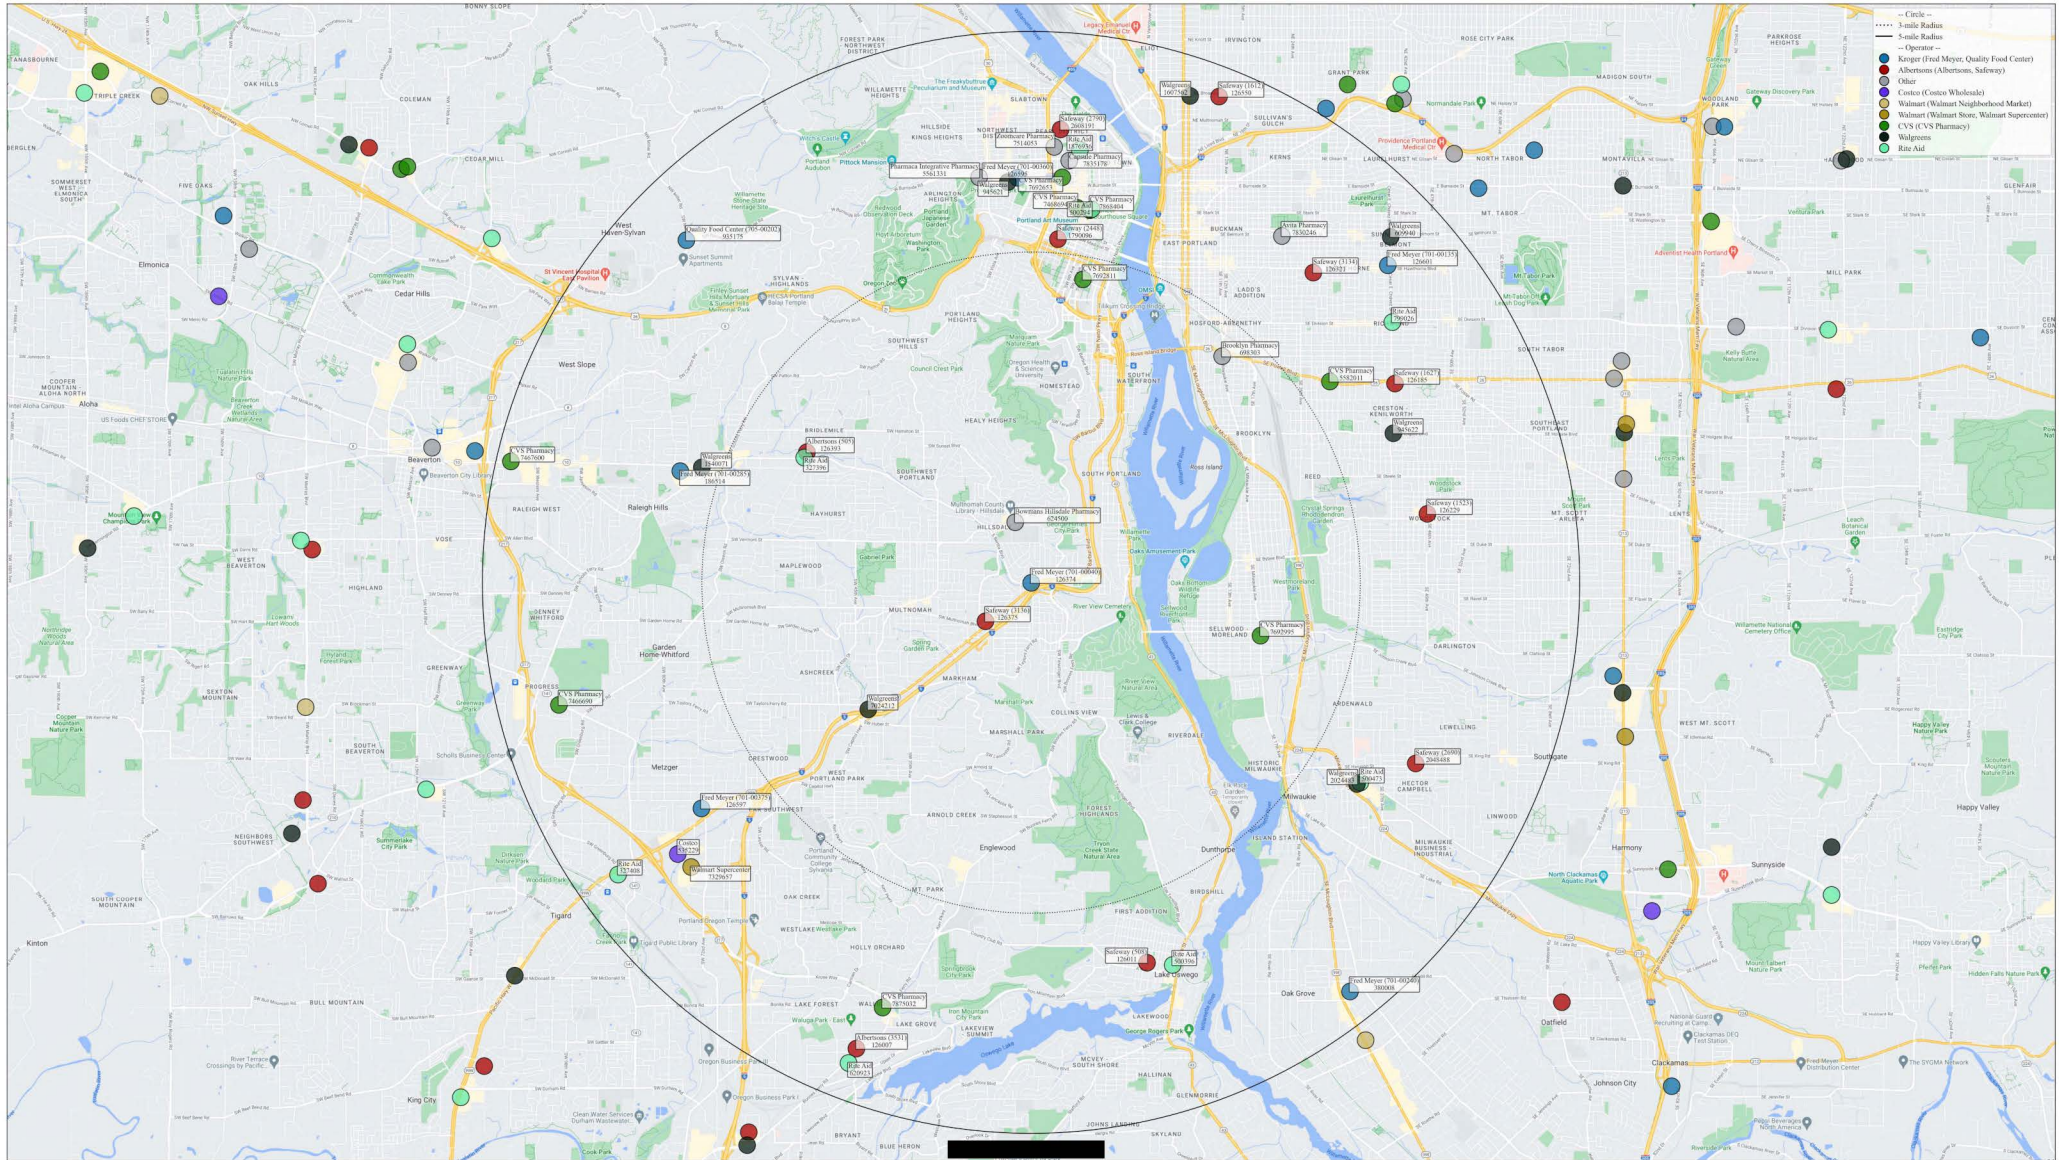

Fred Meyer (701-0040)
7555 Sw Barbur Blvd, Portland, OR 97219