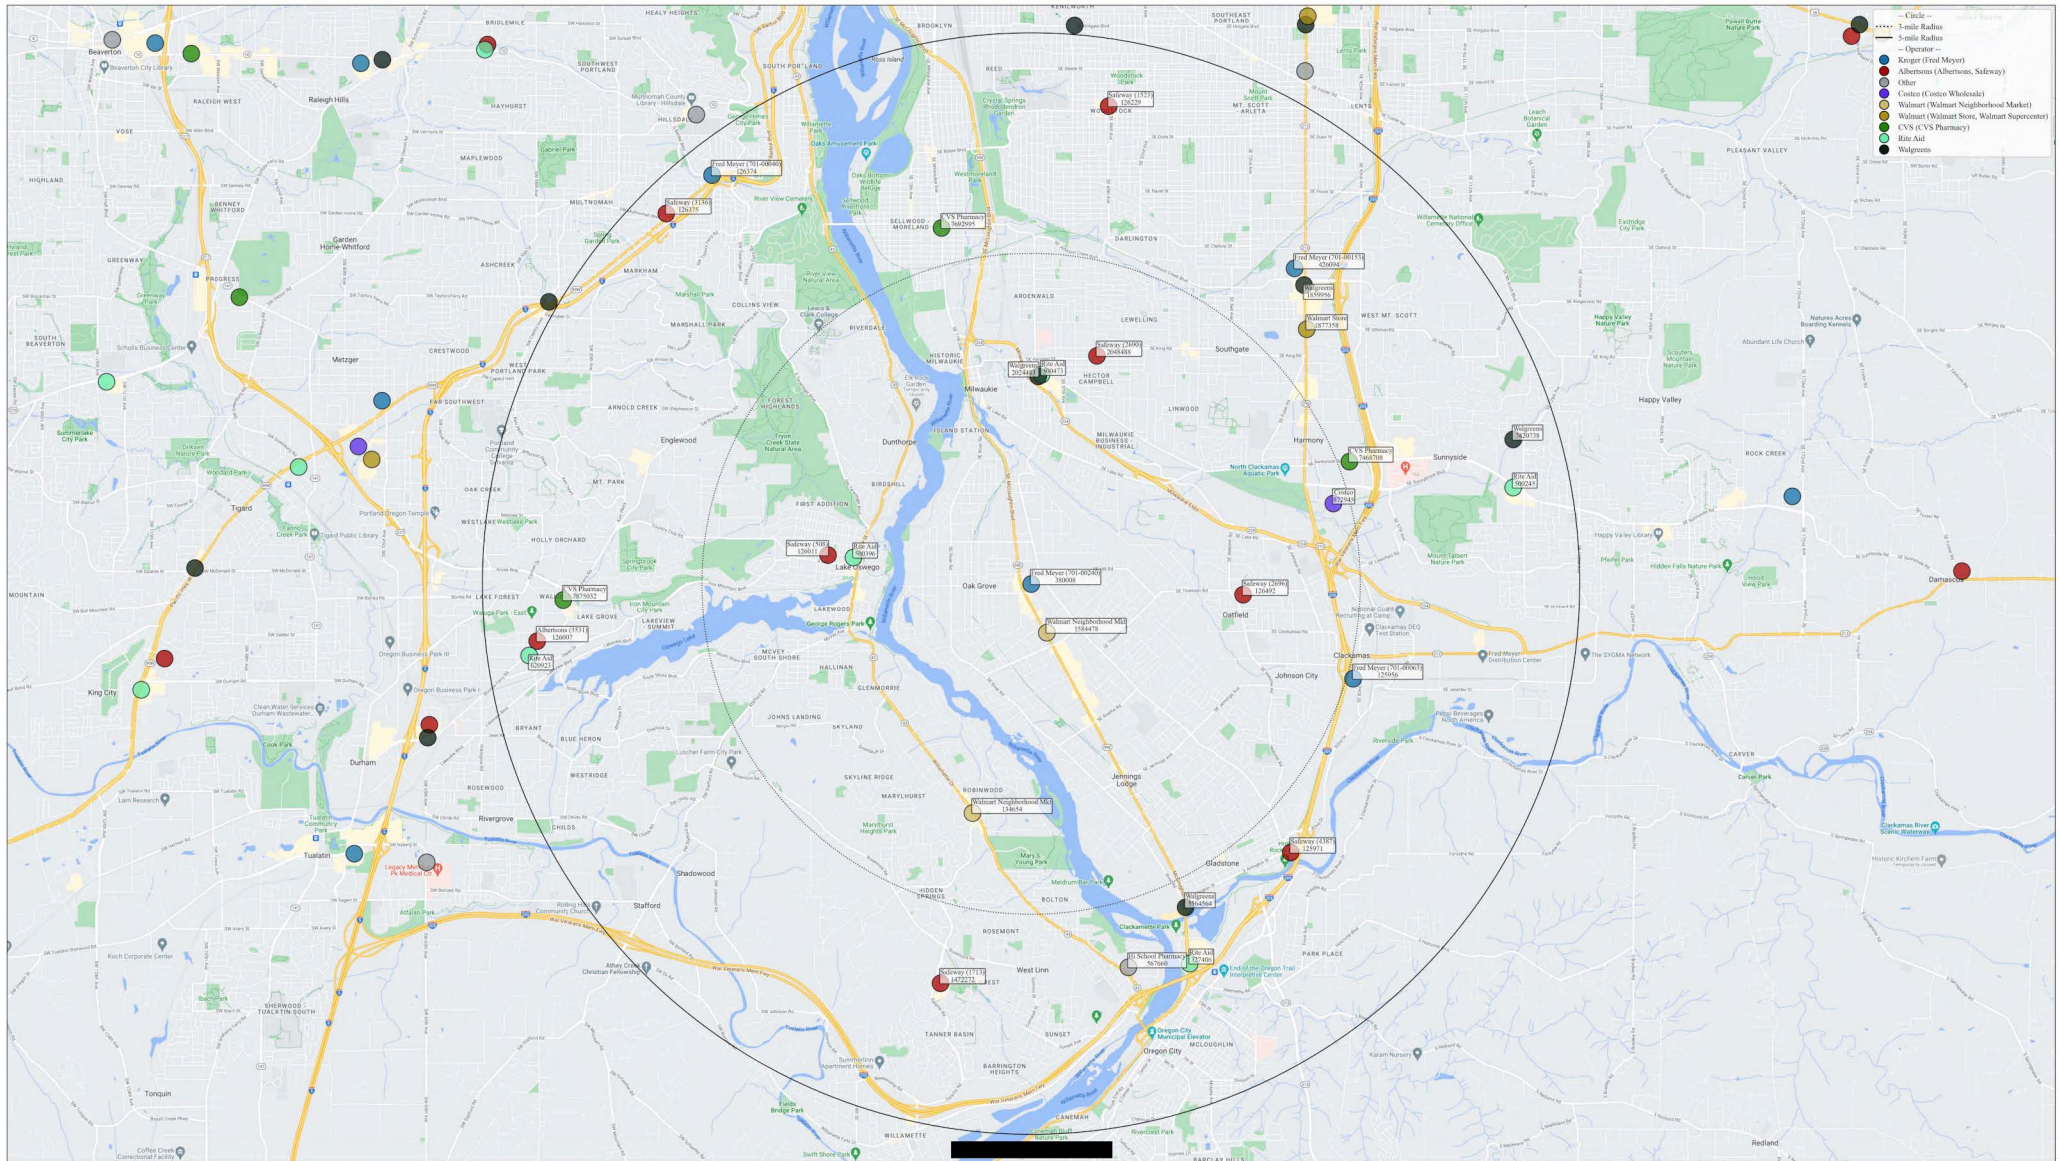

Fred Meyer (701-00240)
14700 Se McLoughlin Blvd, Oak Grove, OR 97267