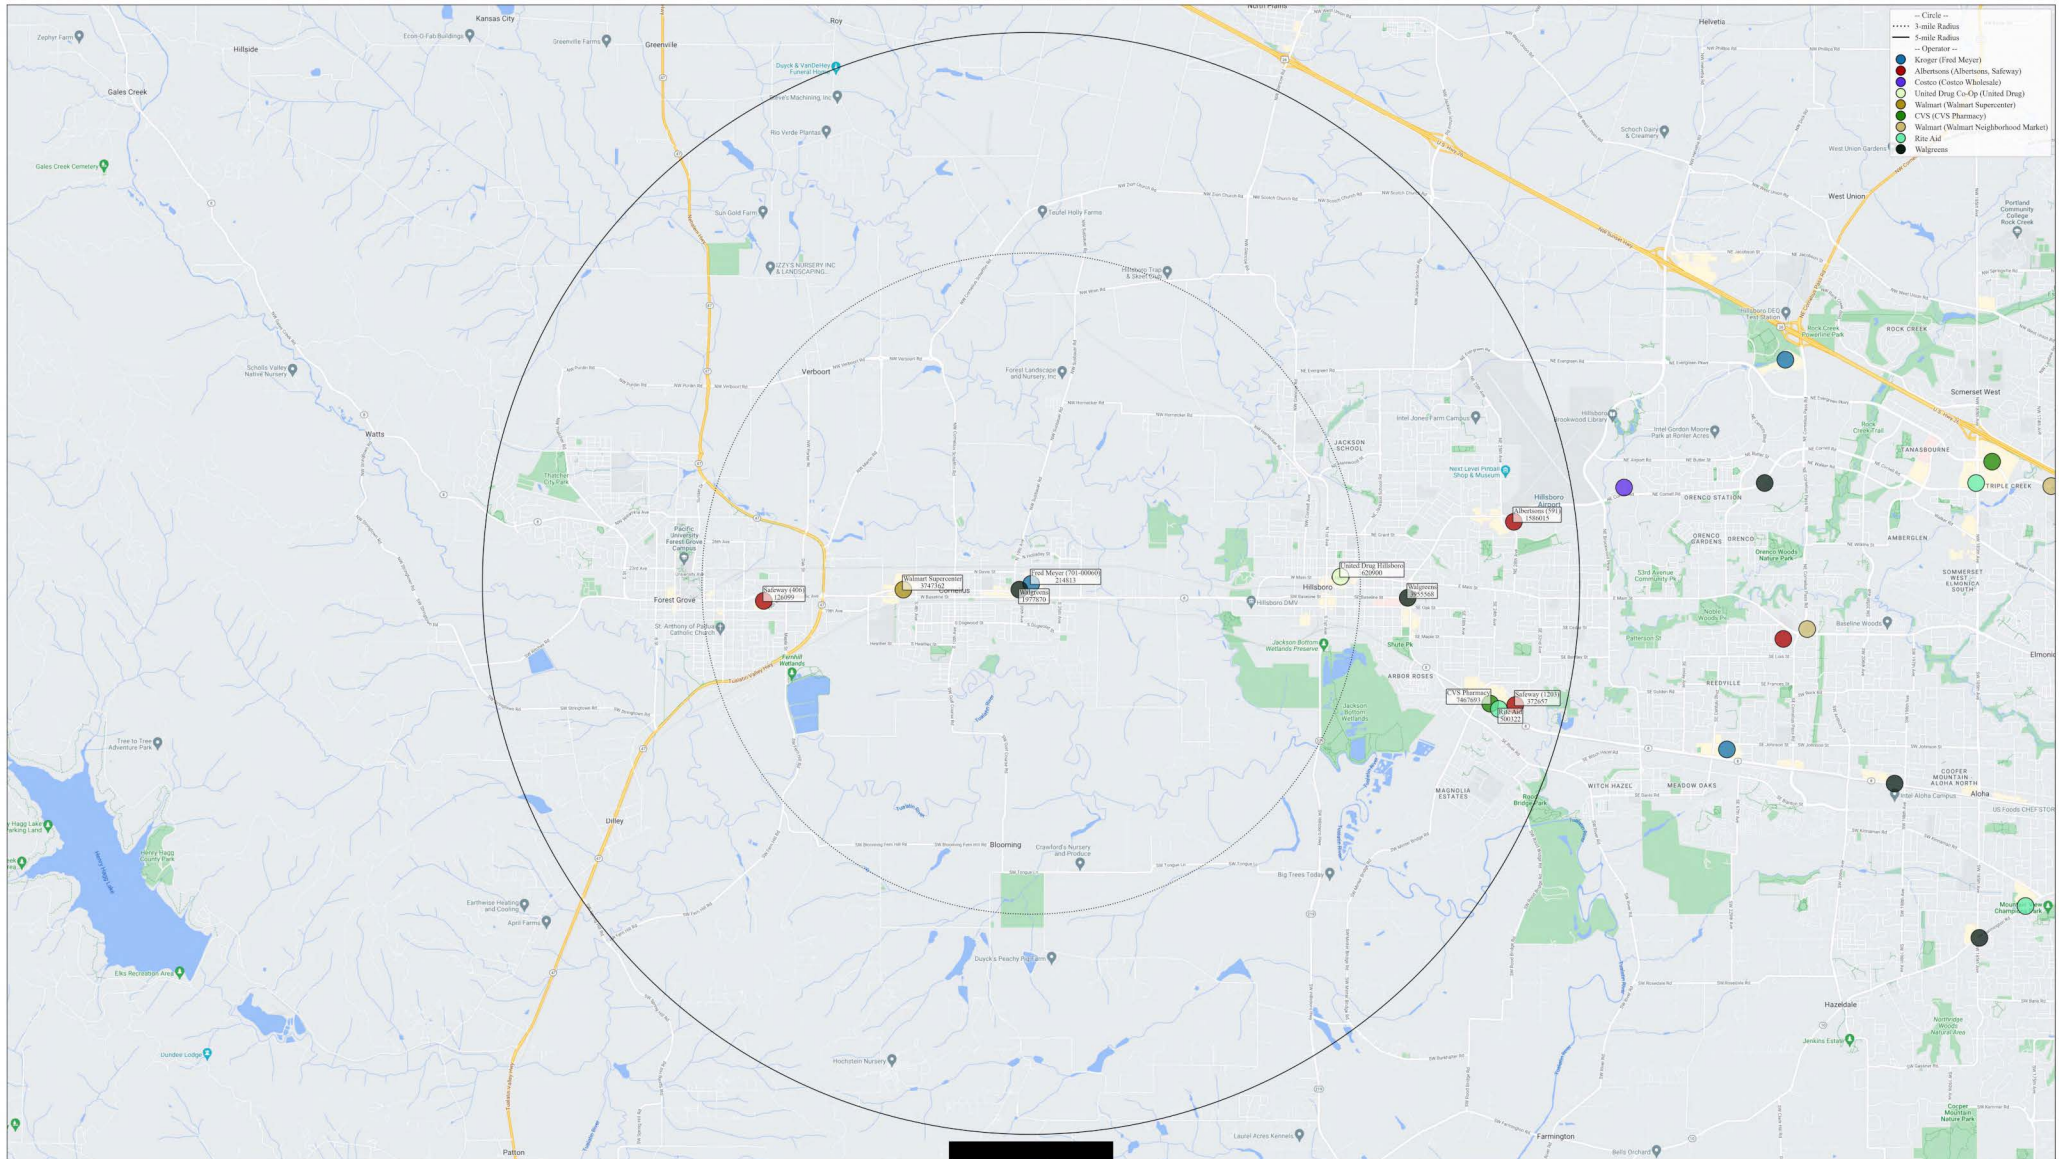

Fred Meyer (701-00060)
2200 Baseline St, Cornelius, OR 97113