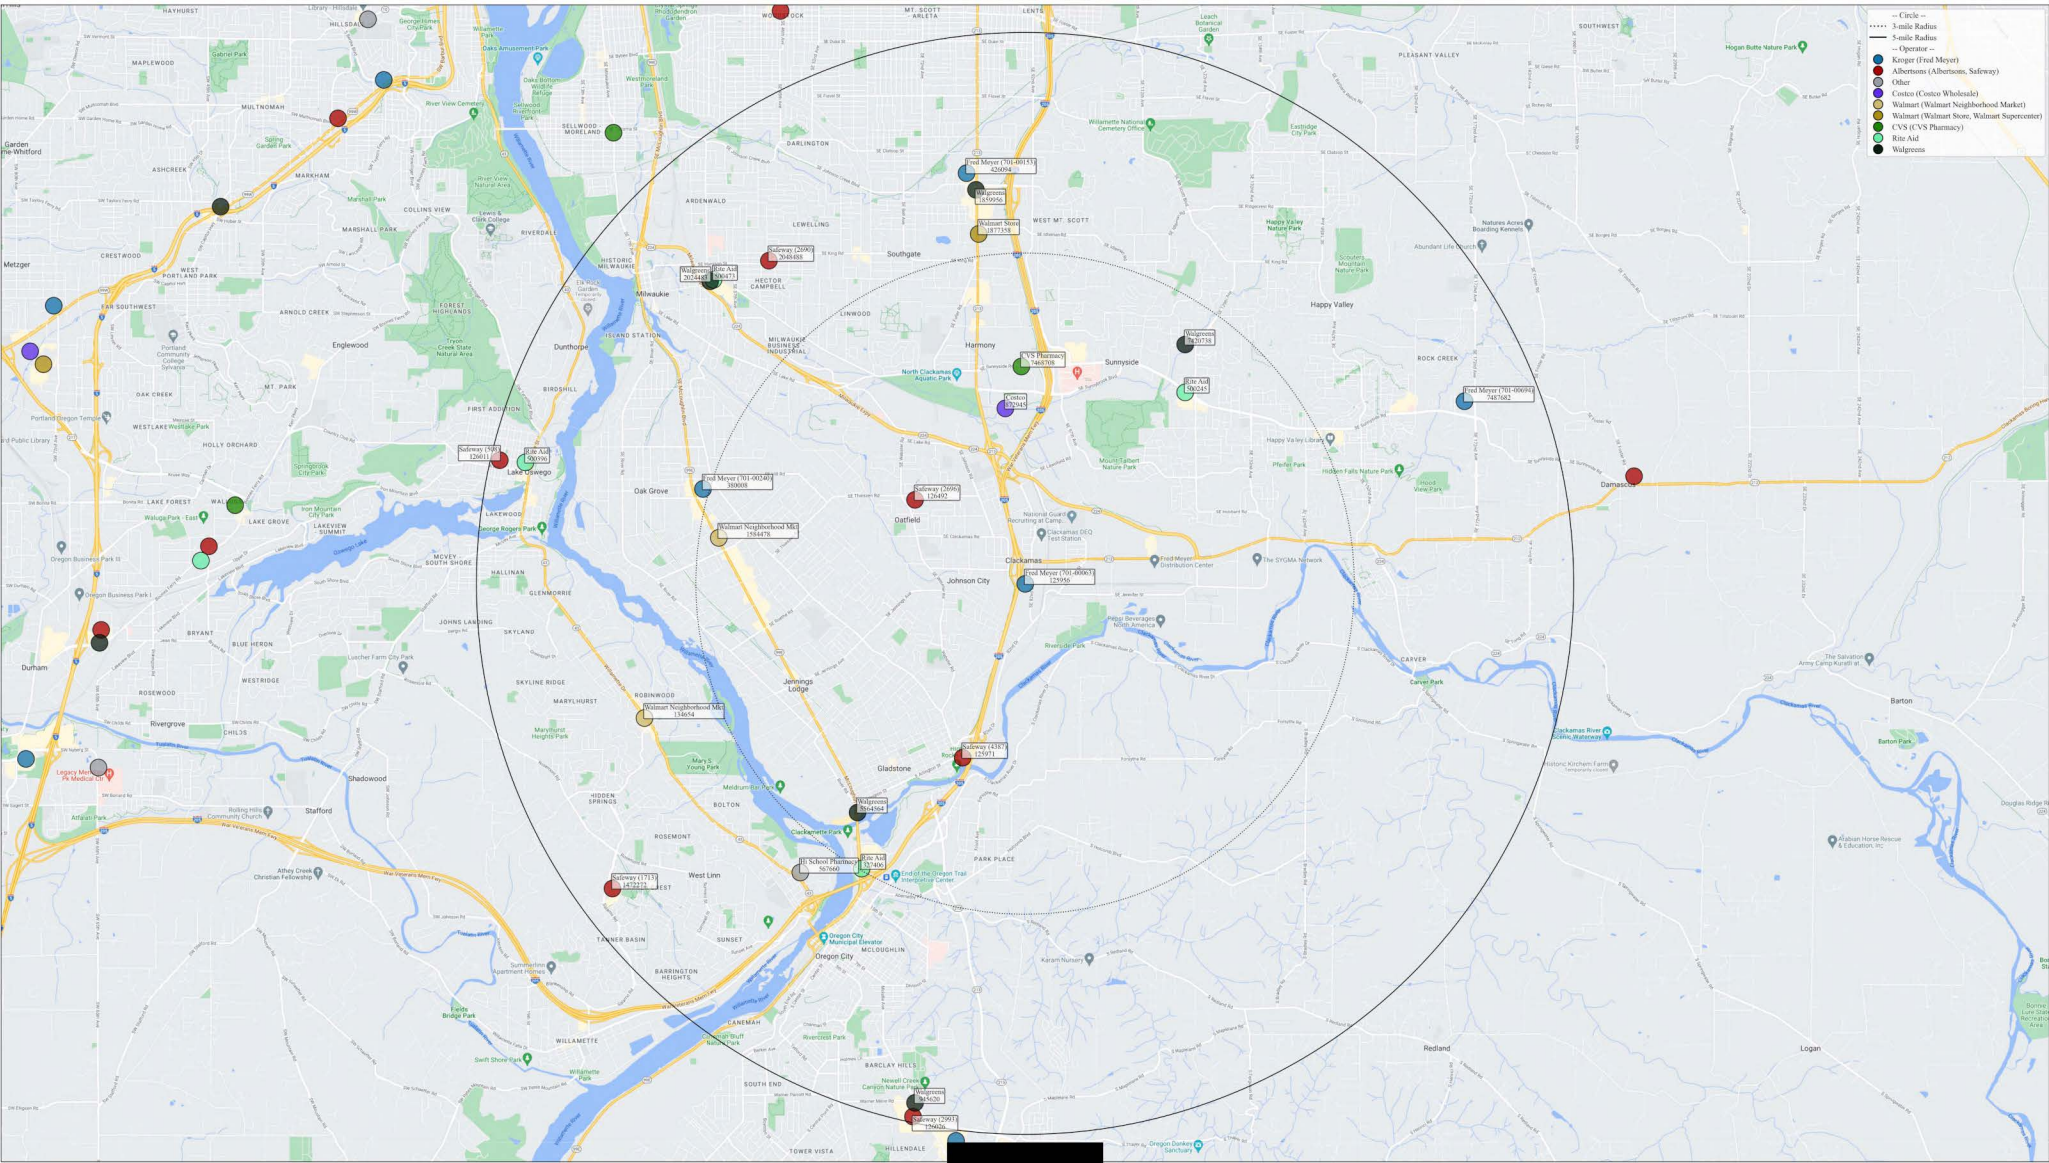

Fred Meyer (701-00063) 16301 Se 82Nd Dr, Clackamas, OR 97015