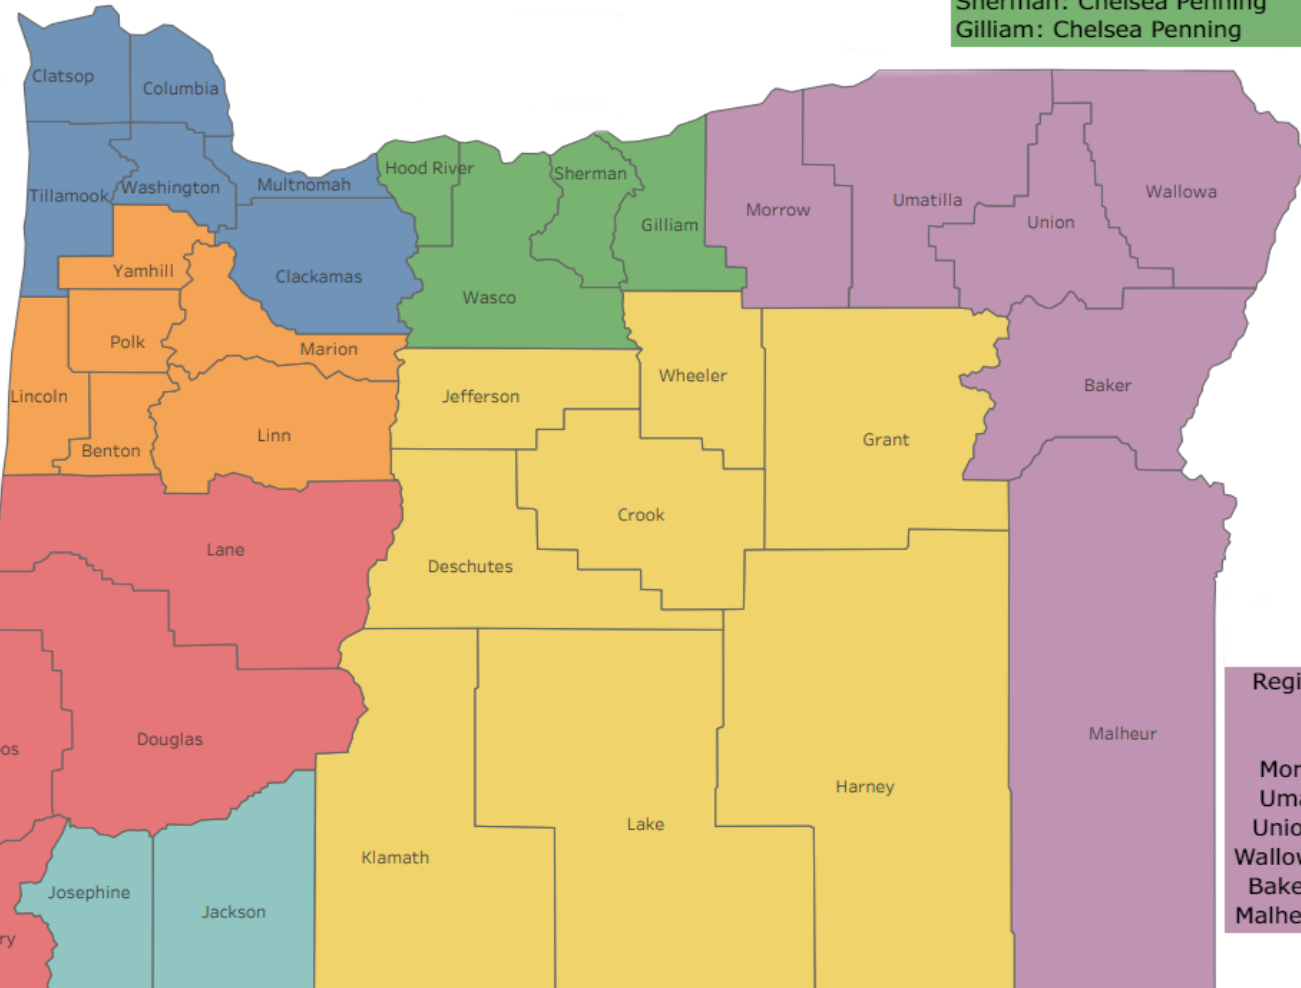

CET Regional Map

Region 1 Lead: Cintia Vimierio

Clatsop: Kristen Chancellor
 Tillamook: Kristen Chancellor
 Columbia: Kristen Chancellor
 Washington: Chelsea Peterson
 Multnomah: Justin Torres
 Clackamas: Justin Torres

Region 2 Lead: Jessica Beltran

Yamhill: Jessica Beltran
 Polk: Jessica Beltran
 Marion: Jessica Beltran
 Lincoln: Kristen Chancellor
 Benton: Jessica Beltran
 Linn: Jessica Hua

Region 3 Lead: Kristen Chancellor

Lane: Mina Craig
 Douglas: Mina Craig
 Coos: Kristen Chancellor
 Curry: Kristen Chancellor

Region 6 Lead: Chelsea Penning

Hood River: Chelsea Penning
 Wasco: Chelsea Penning
 Sherman: Chelsea Penning
 Gilliam: Chelsea Penning

Region 9 Lead: Chelsea Penning

Morrow: Suly Rosales
 Umatilla: Suly Rosales
 Union: Chelsea Penning
 Wallowa: Chelsea Penning
 Baker: Chelsea Penning
 Malheur: Chelsea Penning

Region 5 Lead: Mina Craig

Josephine: Kristen Chancellor
 Jackson: Mina Craig