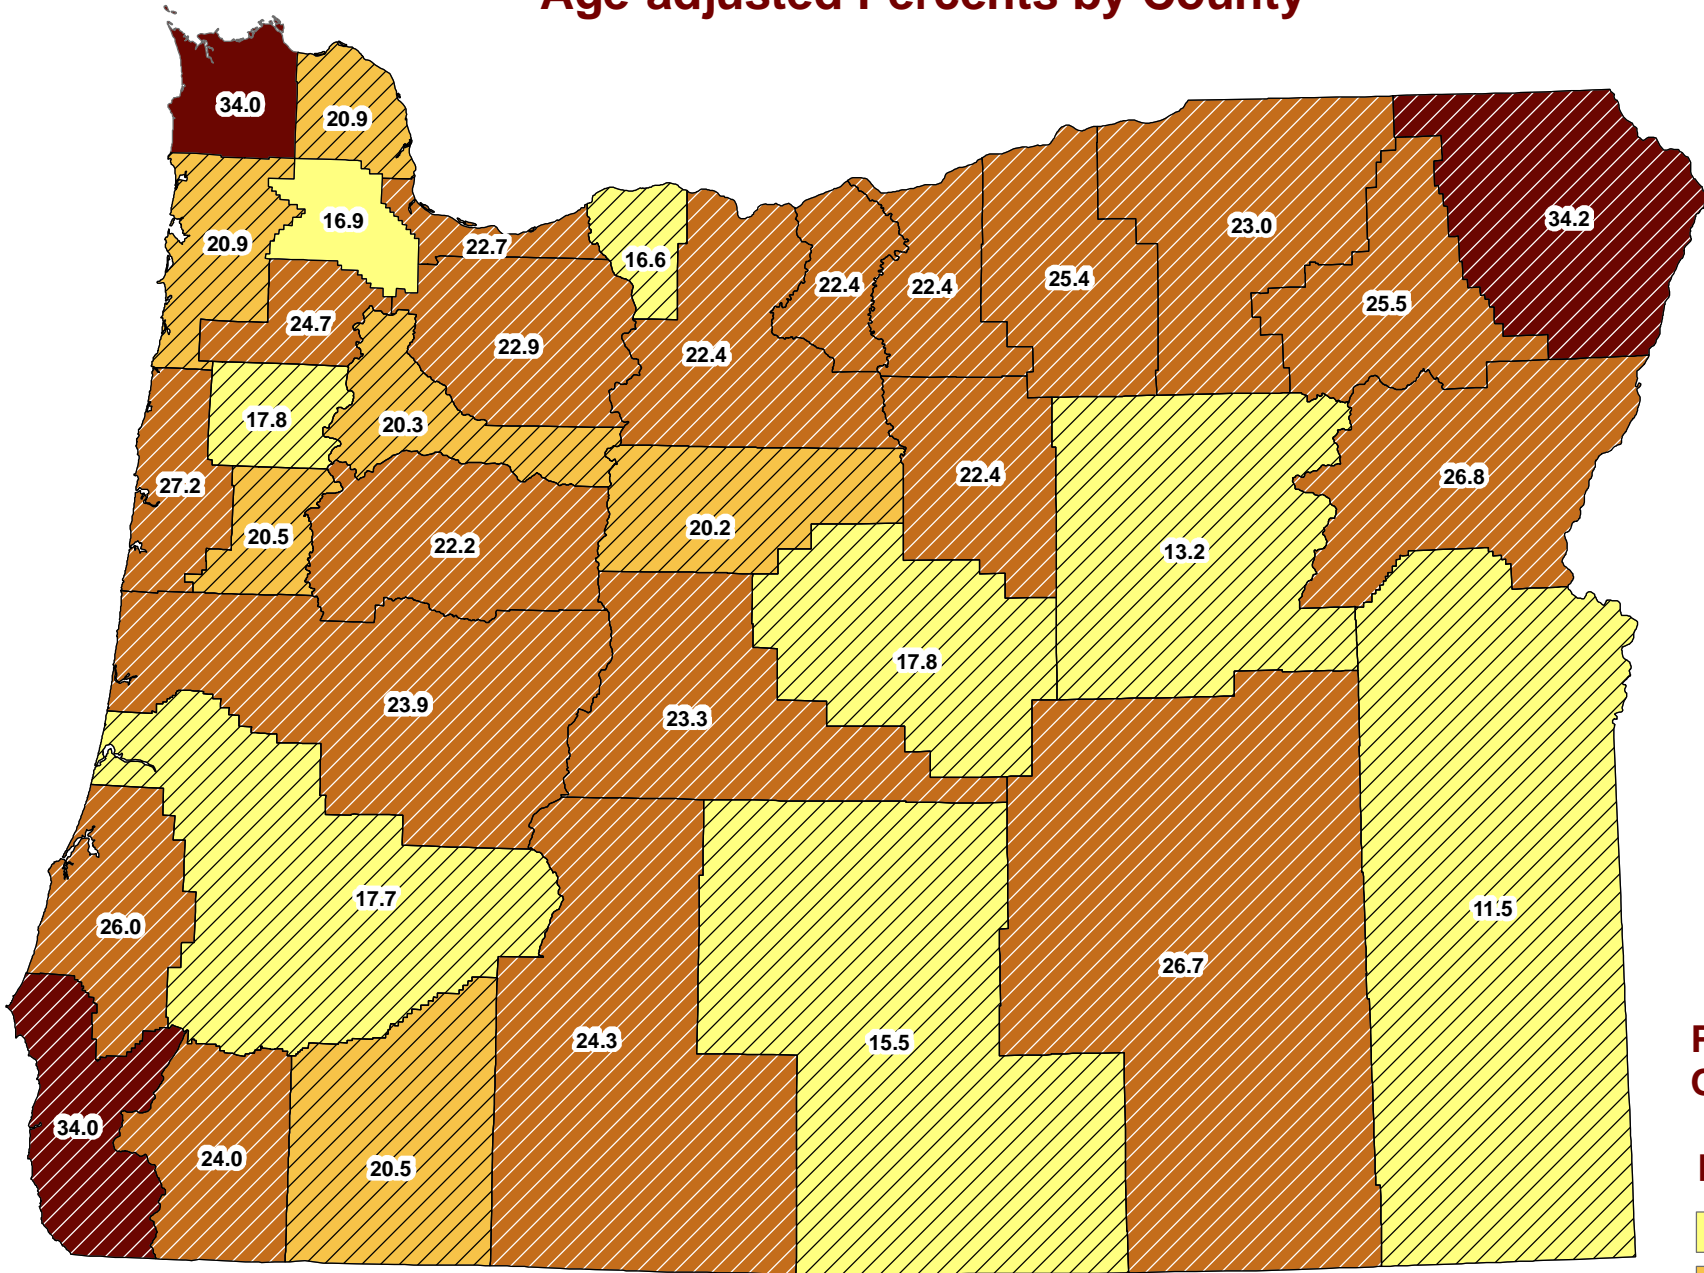

Oregon Adult Males Who Binge Drink

Age-adjusted Percents by County

Percentage of Oregon Adult Males Who Binge Drink

BRFSS 2002-2005

Not Statistically Significant 

(State % = 21.8)