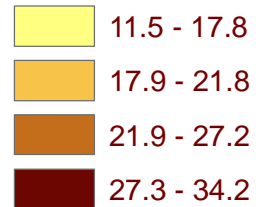

Oregon Adult Males Who Binge Drink

Age-adjusted Percents by County

Percentage of Oregon Adult Males Who Binge Drink

BRFSS 2002-2005

Not Statistically Significant 

(State % = 21.8)