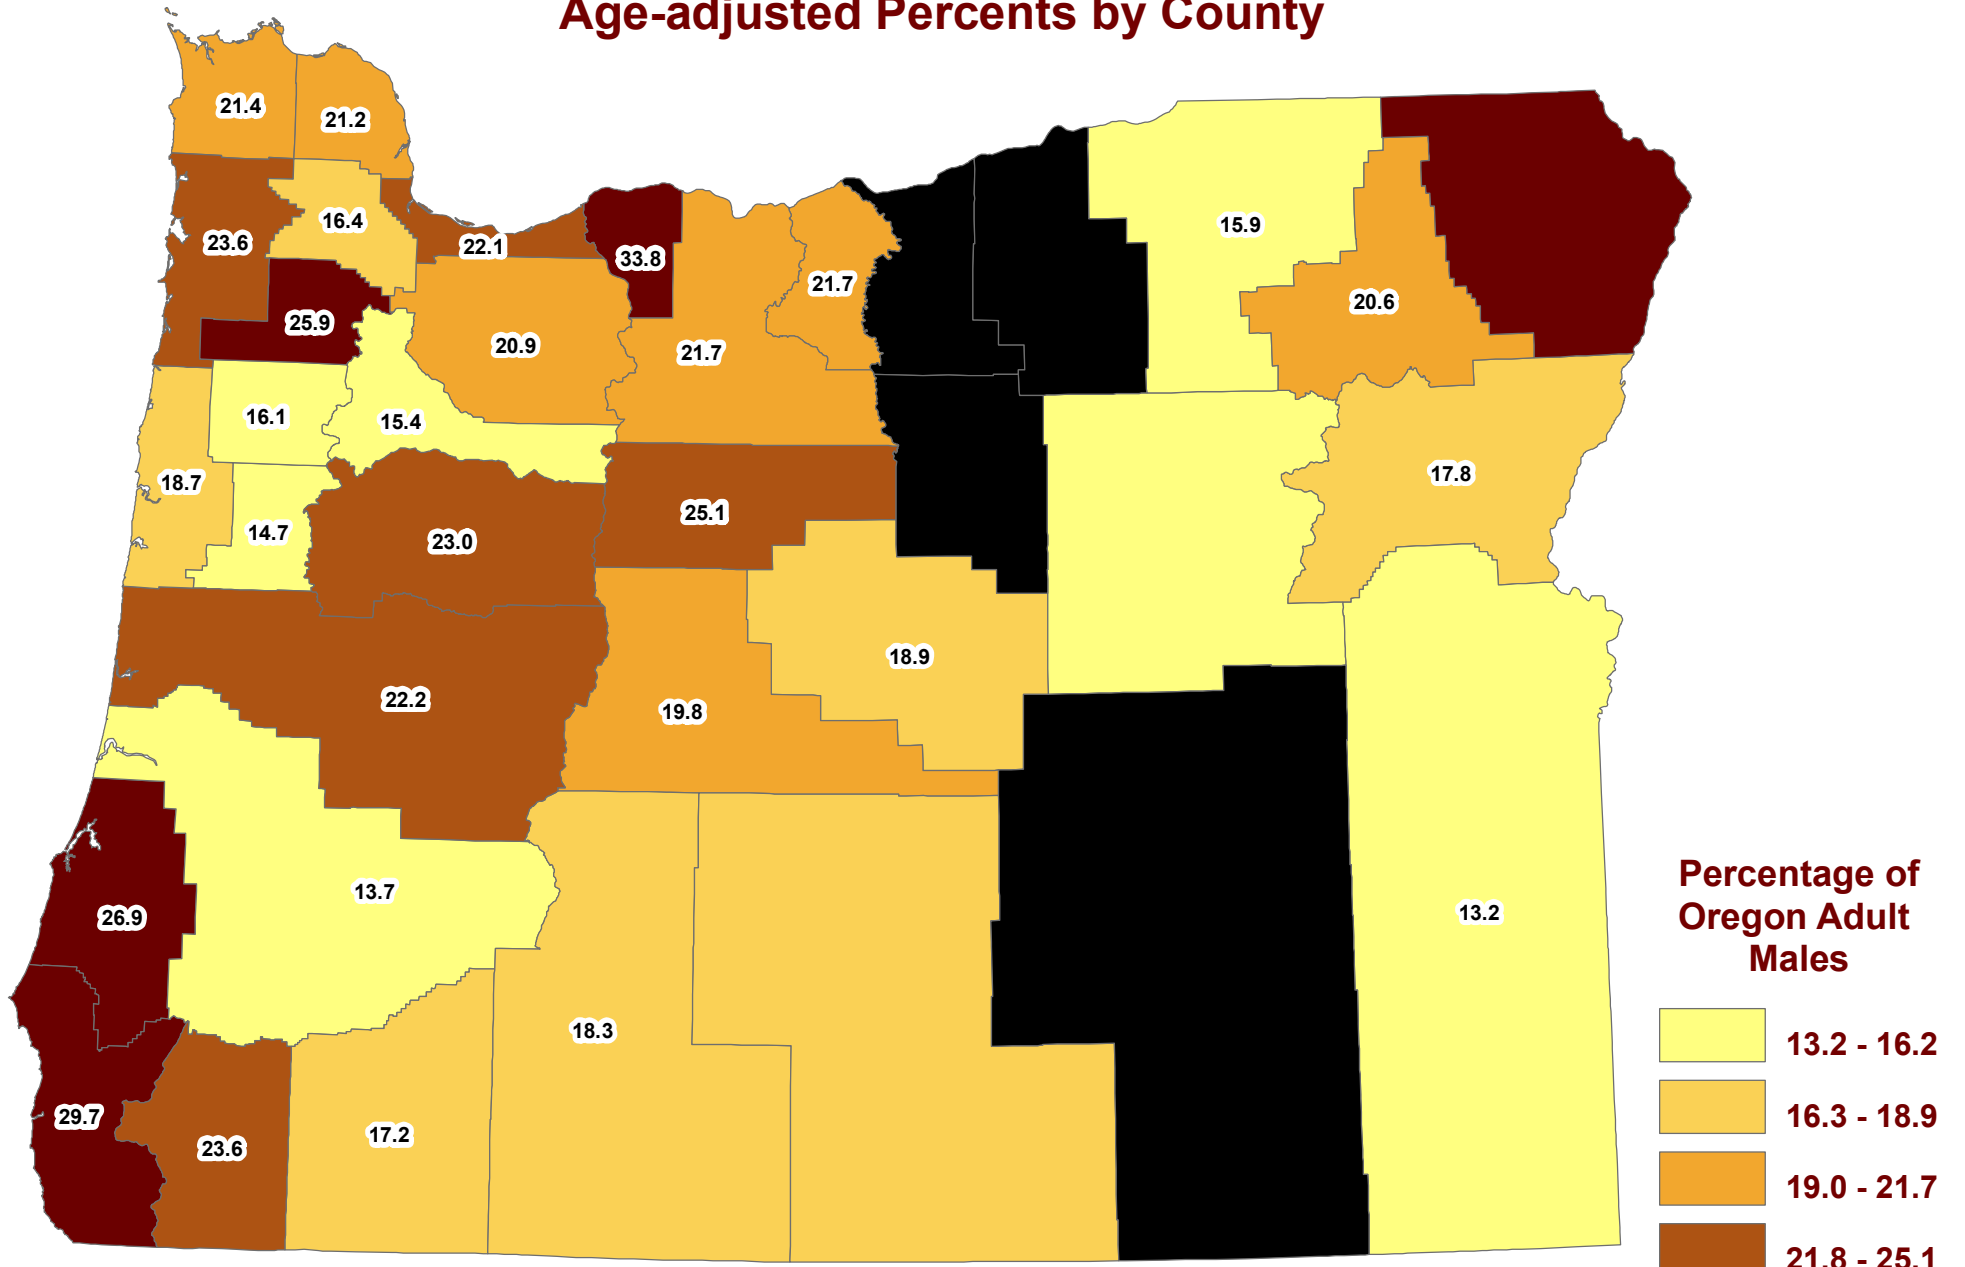

Oregon Adult Males Who Binge Drank

Age-adjusted Percents by County

BRFSS 2004-2007

Percentages are not reliable and not shown if fewer than 50 respondents. No data are shown if fewer than 20 respondents.

(State % = 19.7)