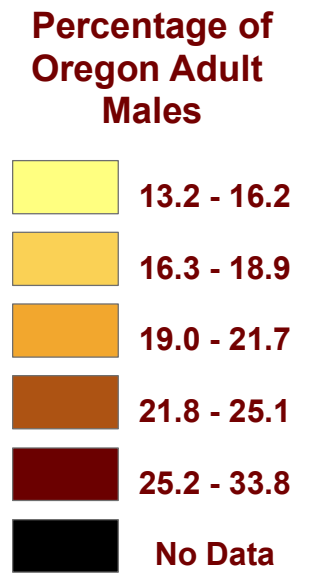

Oregon Adult Males Who Binge Drank

Age-adjusted Percents by County

BRFSS 2004-2007

Percentages are not reliable and not shown if fewer than 50 respondents. No data are shown if fewer than 20 respondents.

(State % = 19.7)