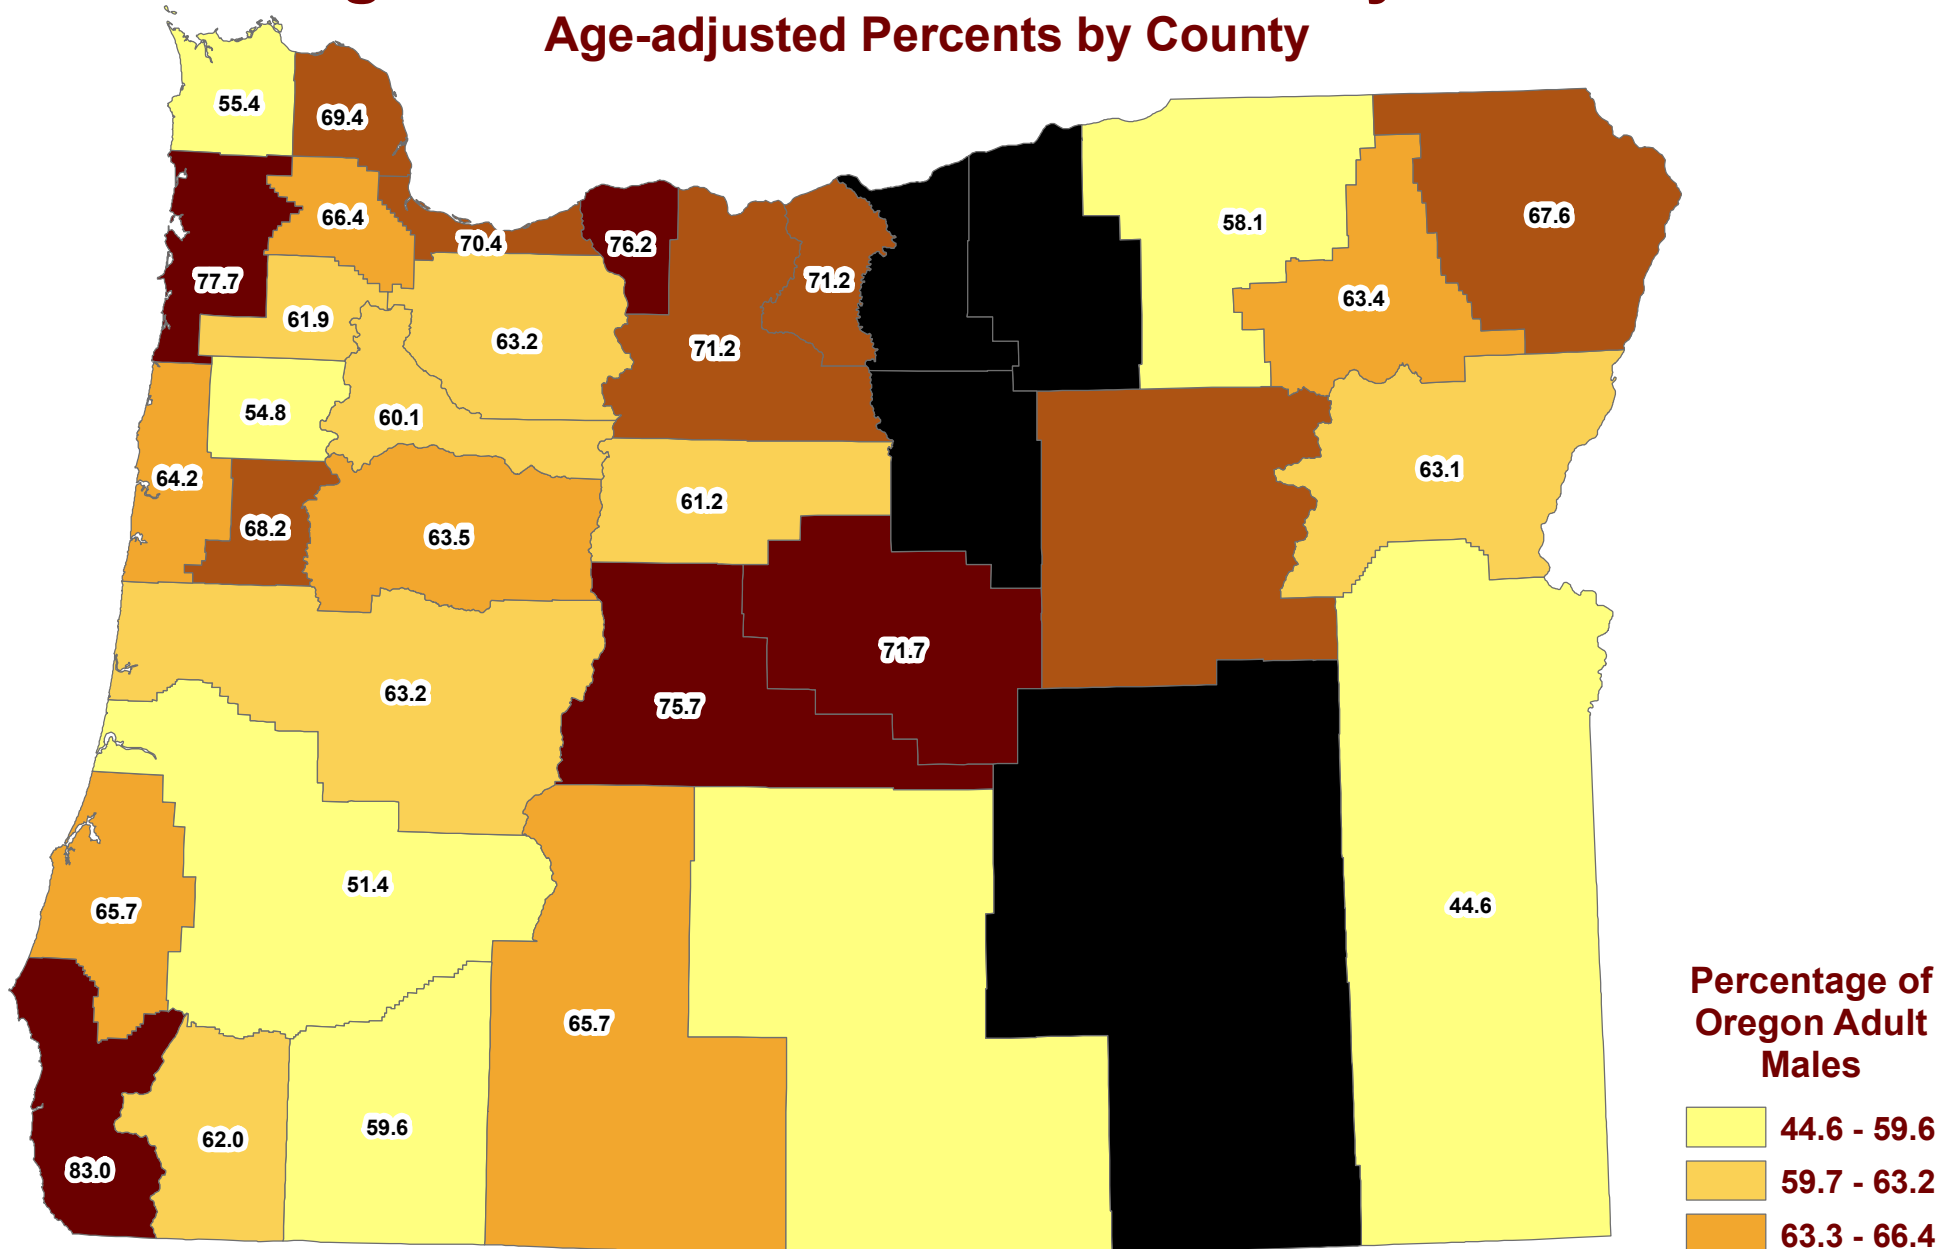

Oregon Adult Males Who Drank Any Alcohol

Age-adjusted Percents by County

Percentage of Oregon Adult Males

- 44.6 - 59.6
- 59.7 - 63.2
- 63.3 - 66.4
- 66.5 - 71.2
- 71.3 - 83.0
- No Data

BRFSS 2004-2007

Percentages are not reliable and not shown if fewer than 50 respondents. No data are shown if fewer than 20 respondents.

(State % = 64.8)