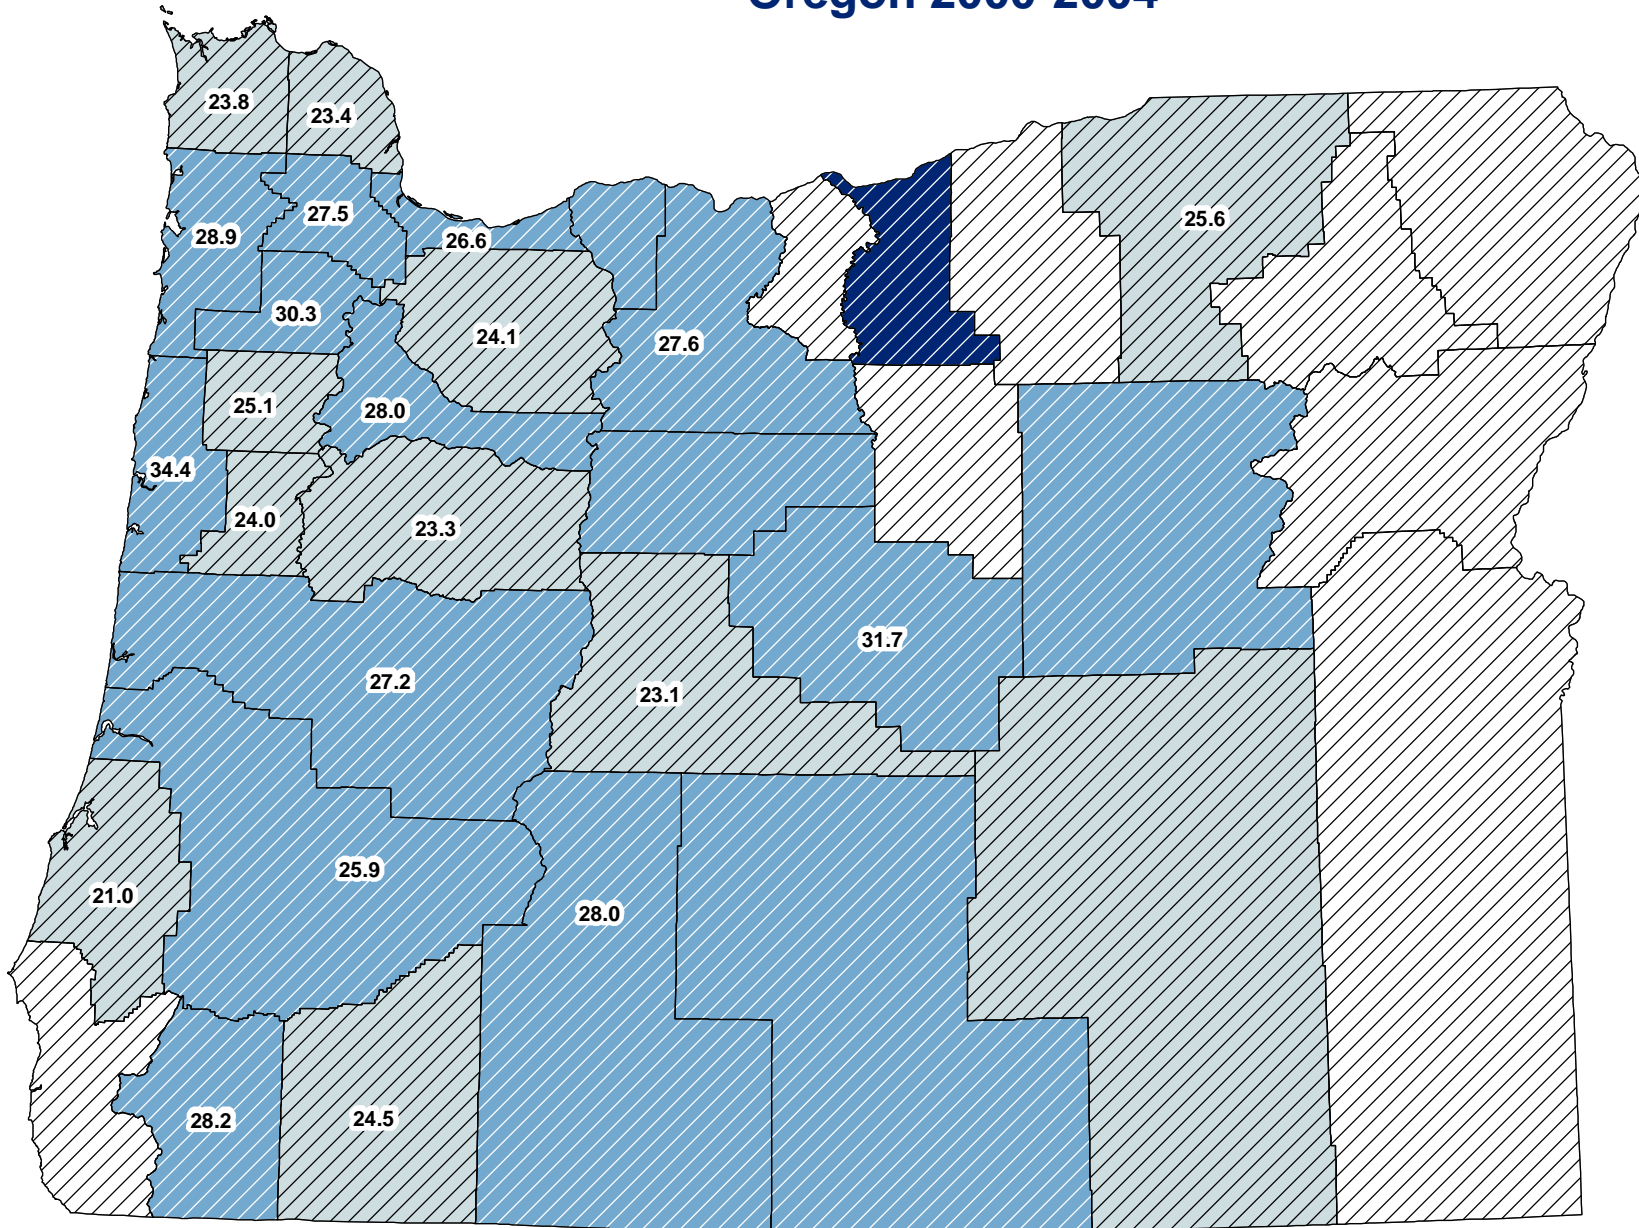

Female Breast Cancer Death Rates

Oregon 2000-2004

Age-adjusted
Death Rates:
Female Breast
Cancer

Rates not displayed if counts of death < 20.
Rates per 100,000, age-adjusted to year 2000 US population.

State rate: 25.7.

Not Significant