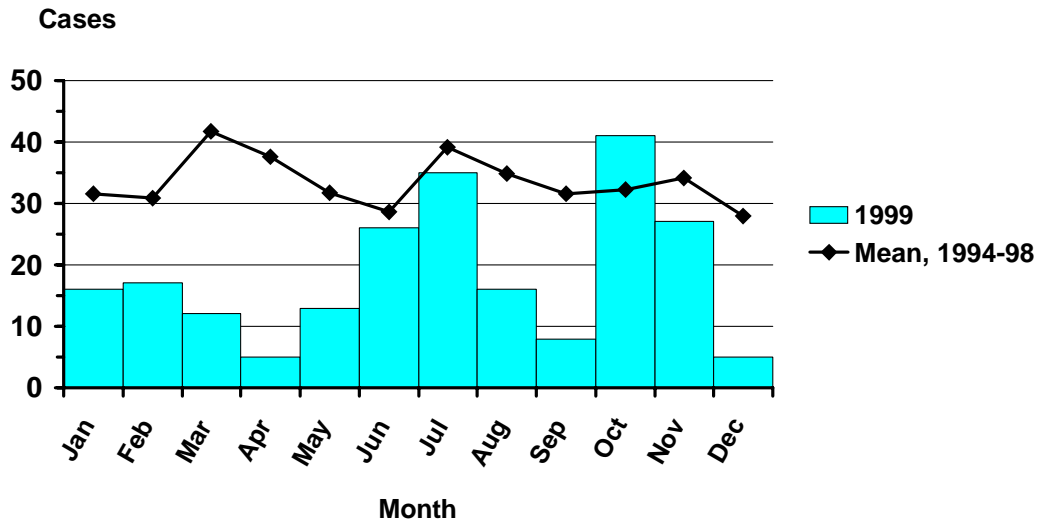

AIDS by Year Oregon, 1988-1999

AIDS by Onset Month Oregon, 1999

Incidence of AIDS by Age and Sex Oregon, 1999

Incidence of AIDS Oregon vs. Nationwide

Incidence of AIDS by County Oregon, 1999