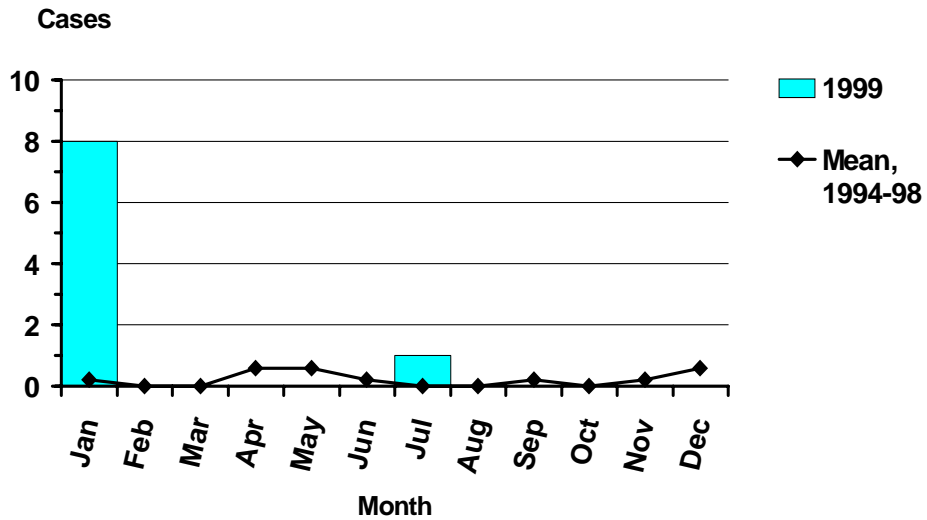

Measles by Year Oregon, 1988-1999

Measles by Month Oregon, 1999

Incidence of Measles by Age and Sex Oregon, 1999

Incidence of Measles Oregon vs. Nationwide 1988-1999

Incidence of Measles by County Oregon, 1999