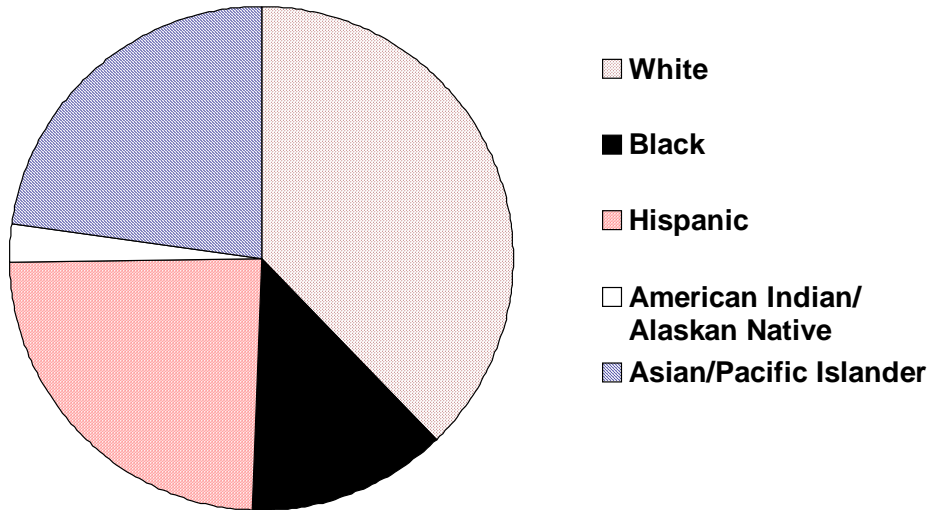

Tuberculosis by Year Oregon, 1991-2000

Tuberculosis by Onset Month Oregon, 2000

Incidence of Tuberculosis by Age and Sex Oregon, 2000

Cases/100,000

Incidence of Tuberculosis Oregon vs. Nationwide 1991-2000

Cases/100,000

Incidence of Tuberculosis by County Oregon, 2000

Tuberculosis by Race/Ethnicity Oregon, 2000

Tuberculosis by Country of Origin Oregon, 2000