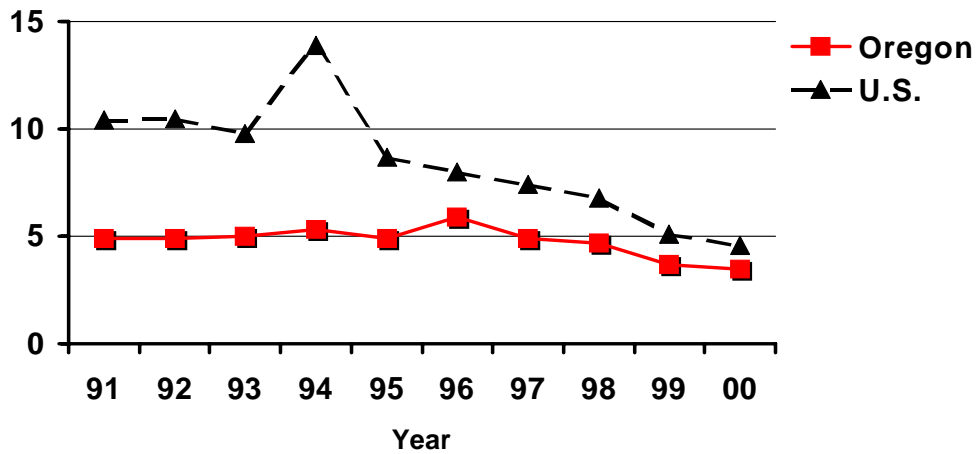

Tuberculosis by Year Oregon, 1991-2000

Tuberculosis by Onset Month Oregon, 2000

Incidence of Tuberculosis by Age and Sex Oregon, 2000

Cases/100,000

Incidence of Tuberculosis Oregon vs. Nationwide 1991-2000

Cases/100,000

Incidence of Tuberculosis by County Oregon, 2000

Tuberculosis by Race/Ethnicity Oregon, 2000

Tuberculosis by Country of Origin Oregon, 2000