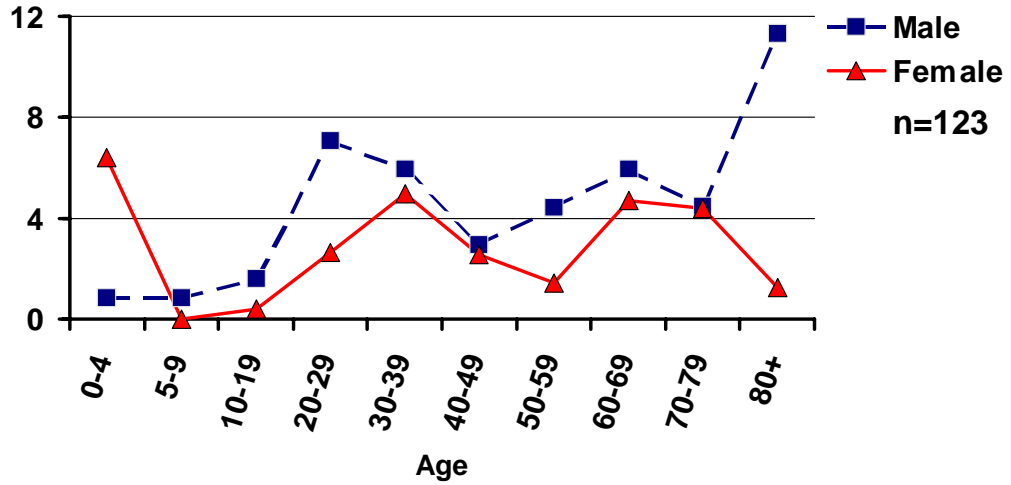

Tuberculosis by Year Oregon, 1991-2000

Tuberculosis by Onset Month Oregon, 2000

Incidence of Tuberculosis by Age and Sex Oregon, 2000

Cases/100,000

Incidence of Tuberculosis Oregon vs. Nationwide 1991-2000

Cases/100,000

Incidence of Tuberculosis by County Oregon, 2000

Tuberculosis by Race/Ethnicity Oregon, 2000

Tuberculosis by Country of Origin Oregon, 2000