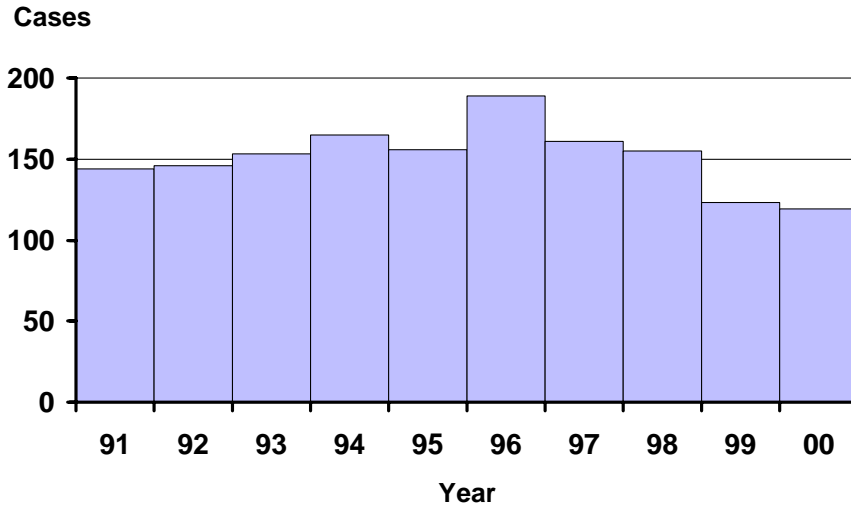

Tuberculosis by Year Oregon, 1991-2000

Tuberculosis by Onset Month Oregon, 2000

Incidence of Tuberculosis by Age and Sex Oregon, 2000

Cases/100,000

Incidence of Tuberculosis Oregon vs. Nationwide 1991-2000

Cases/100,000

Incidence of Tuberculosis by County Oregon, 2000

Tuberculosis by Race/Ethnicity Oregon, 2000

Tuberculosis by Country of Origin Oregon, 2000