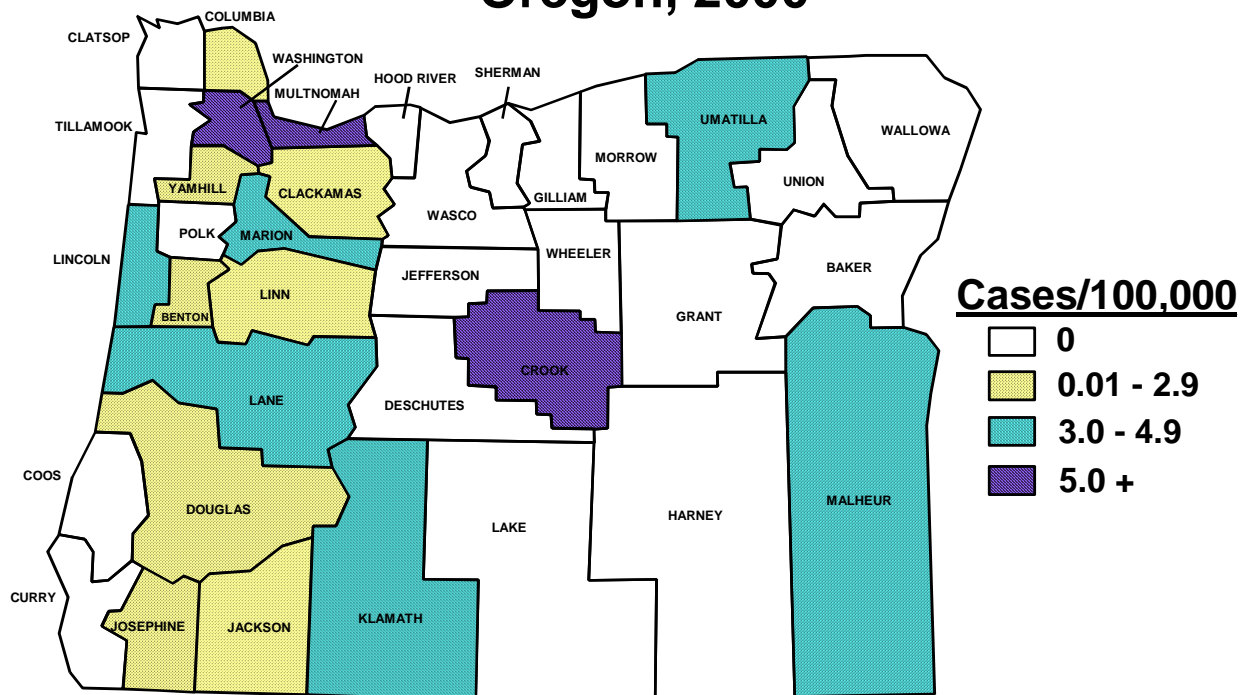

Tuberculosis by Year Oregon, 1991-2000

Tuberculosis by Onset Month Oregon, 2000

Incidence of Tuberculosis by Age and Sex Oregon, 2000

Cases/100,000

Incidence of Tuberculosis Oregon vs. Nationwide 1991-2000

Cases/100,000

Incidence of Tuberculosis by County Oregon, 2000

Tuberculosis by Race/Ethnicity Oregon, 2000

Tuberculosis by Country of Origin Oregon, 2000