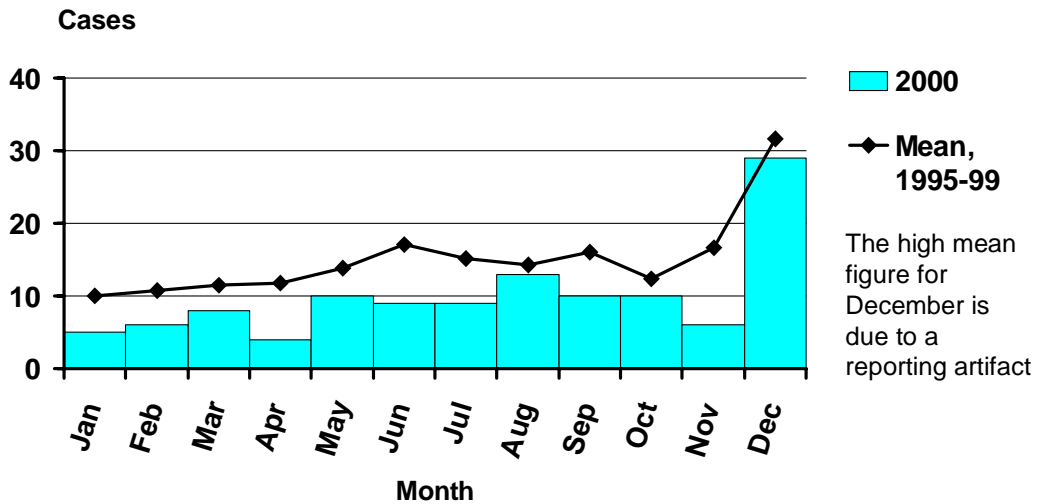

Tuberculosis by Year Oregon, 1991-2000

Tuberculosis by Onset Month Oregon, 2000

Incidence of Tuberculosis by Age and Sex Oregon, 2000

Cases/100,000

Incidence of Tuberculosis Oregon vs. Nationwide 1991-2000

Cases/100,000

Incidence of Tuberculosis by County Oregon, 2000

Tuberculosis by Race/Ethnicity Oregon, 2000

Tuberculosis by Country of Origin Oregon, 2000