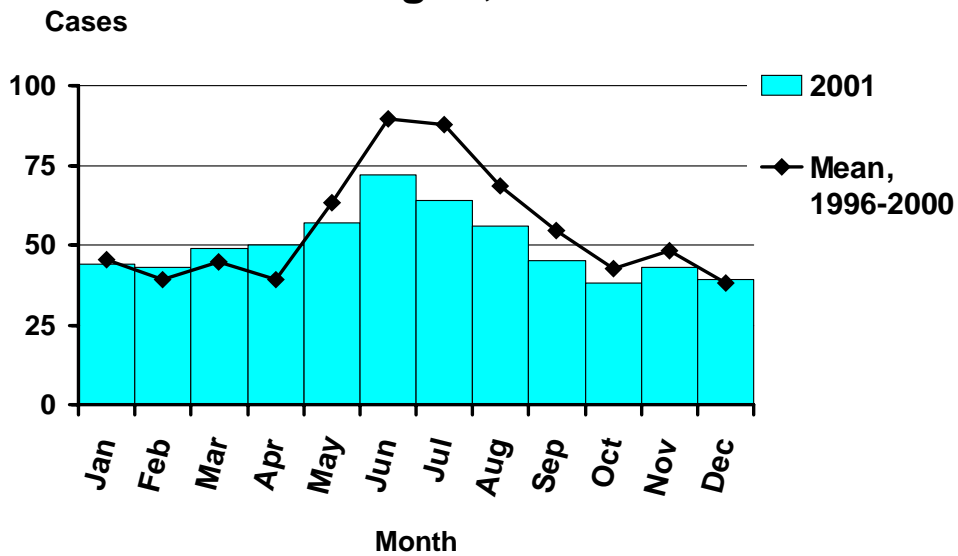

Campylobacteriosis by Year Oregon, 1992-2001

Campylobacteriosis by Onset Month Oregon, 2001

Incidence of Campylobacteriosis by Age and Sex Oregon, 2001

Incidence of Campylobacteriosis Oregon 1992-2001

Incidence of Campylobacteriosis by County Oregon, 2001