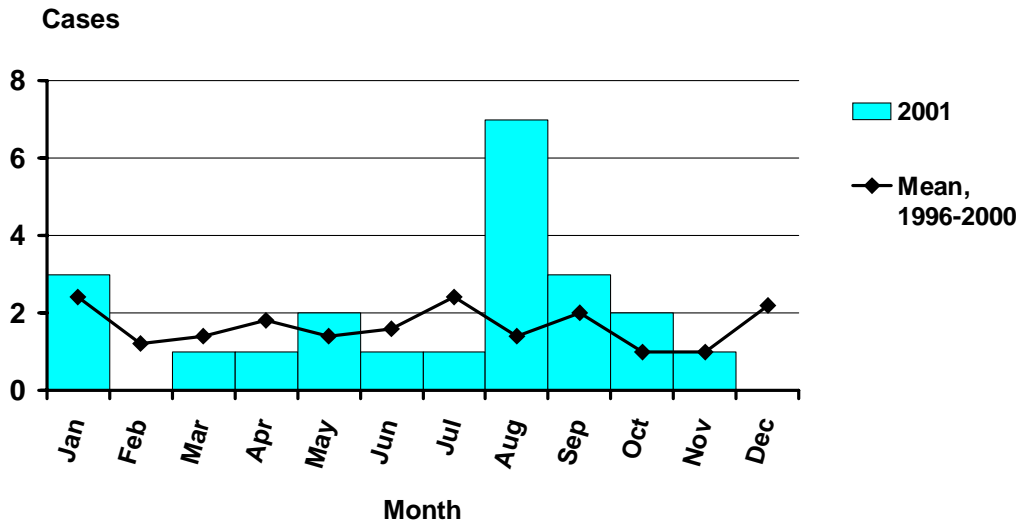

Early Syphilis by Year Oregon, 1992-2001

Early Syphilis by Report Month Oregon, 2001

Incidence of Early Syphilis by Age and Sex Oregon, 2001

Incidence of Early Syphilis by County Oregon, 2001