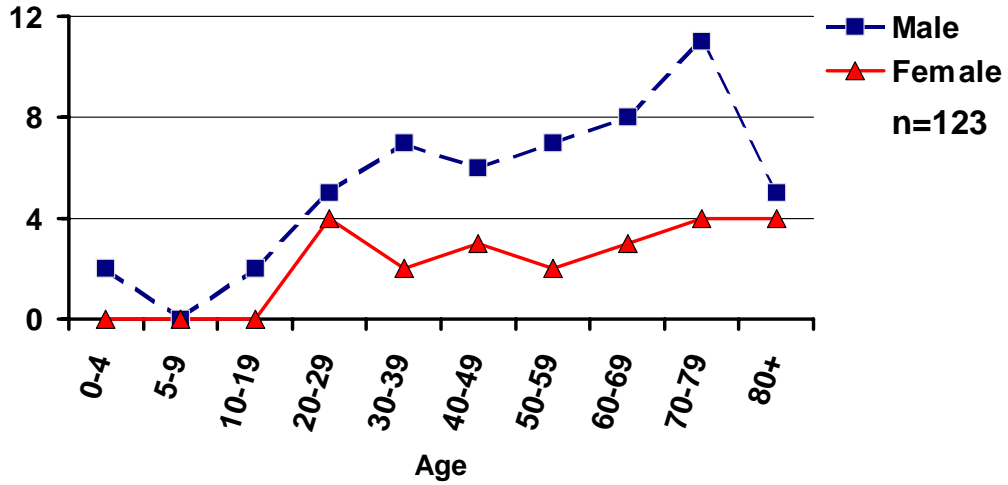

## Tuberculosis by Year Oregon, 1992-2001

## Tuberculosis by Onset Month Oregon, 2001

## Incidence of Tuberculosis by Age and Sex Oregon, 2001

Cases/100,000