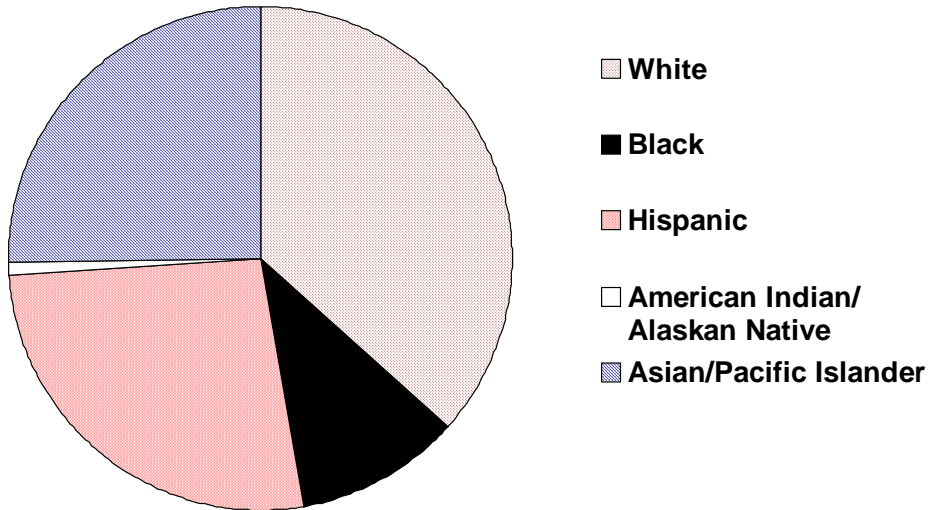

## Incidence of Tuberculosis by Age and Sex Oregon, 2001

Cases/100,000

## Incidence of Tuberculosis Oregon vs. Nationwide 1992-2001

Cases/100,000

## Tuberculosis by Race/Ethnicity Oregon, 2001