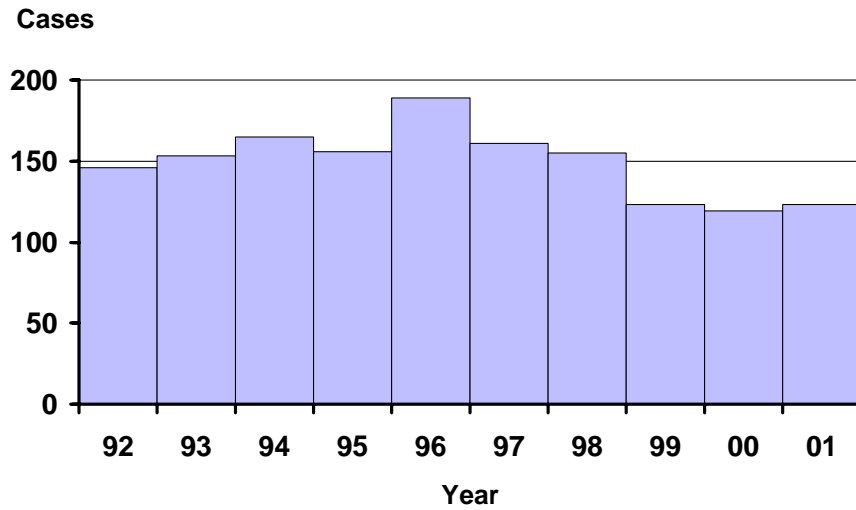

## Tuberculosis by Year Oregon, 1992-2001

## Tuberculosis by Onset Month Oregon, 2001

## Incidence of Tuberculosis by Age and Sex Oregon, 2001

Cases/100,000