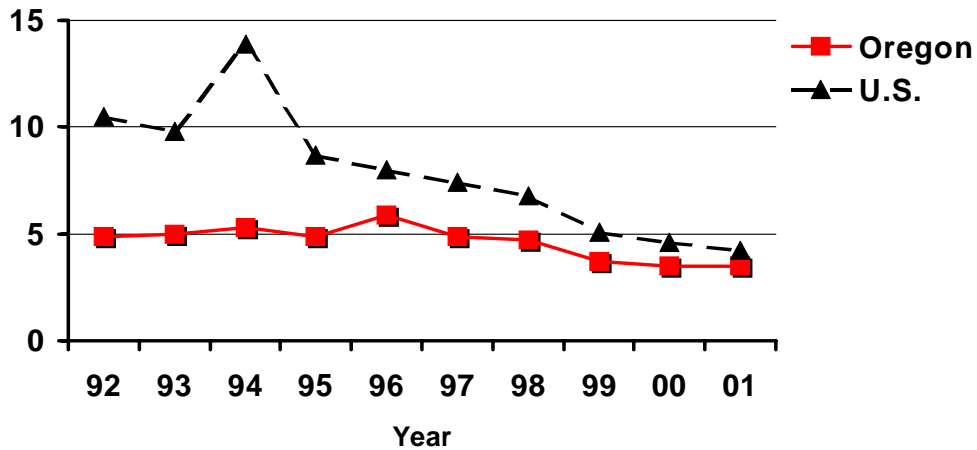

Incidence of Tuberculosis Oregon vs. Nationwide 1992-2001

Cases/100,000