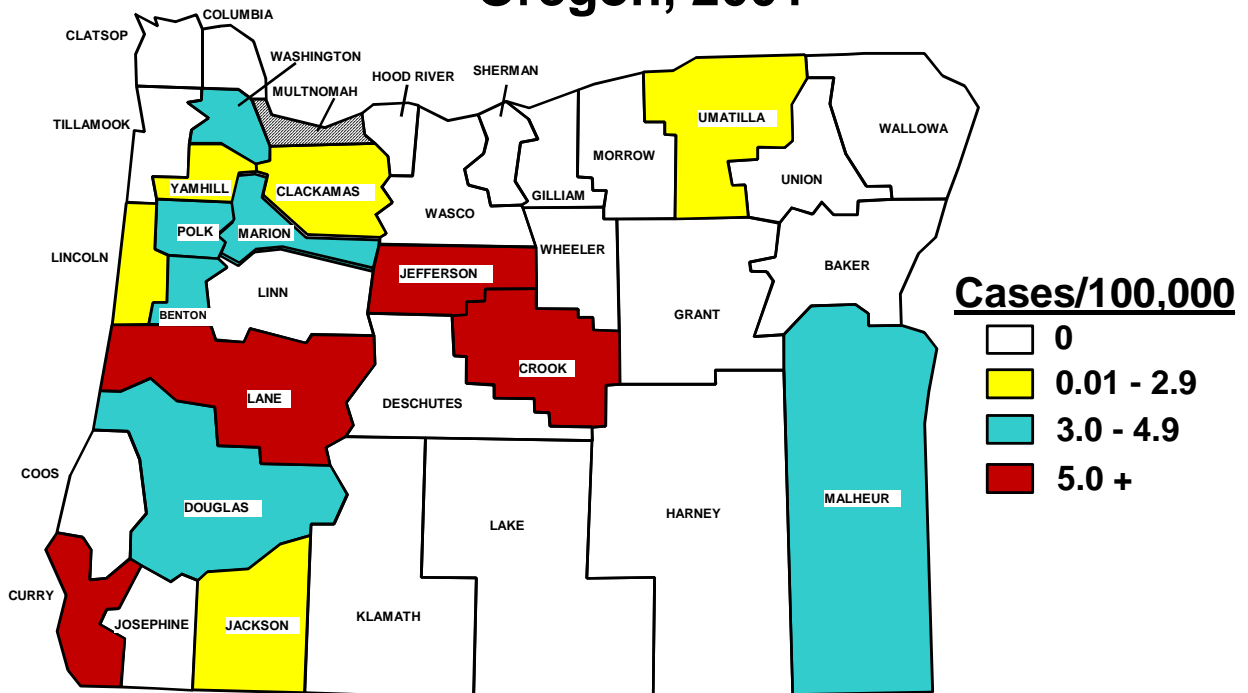

## Tuberculosis by Onset Month Oregon, 2001

## Incidence of Tuberculosis by Age and Sex Oregon, 2001

Cases/100,000

## Tuberculosis by Race/Ethnicity Oregon, 2001

## Tuberculosis by Country of Origin Oregon, 2001