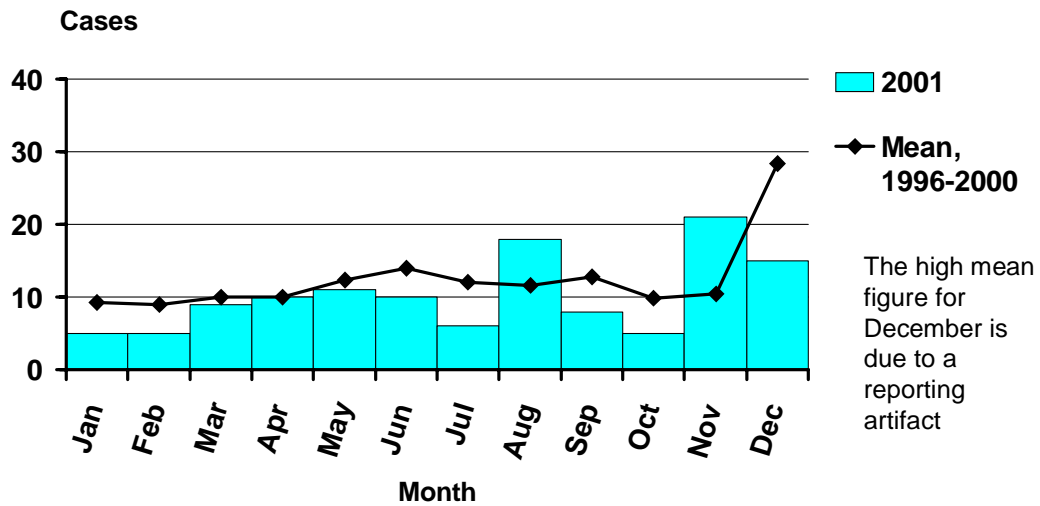

## Tuberculosis by Year Oregon, 1992-2001

## Tuberculosis by Onset Month Oregon, 2001

## Incidence of Tuberculosis by Age and Sex Oregon, 2001

Cases/100,000

## Tuberculosis by Country of Origin Oregon, 2001