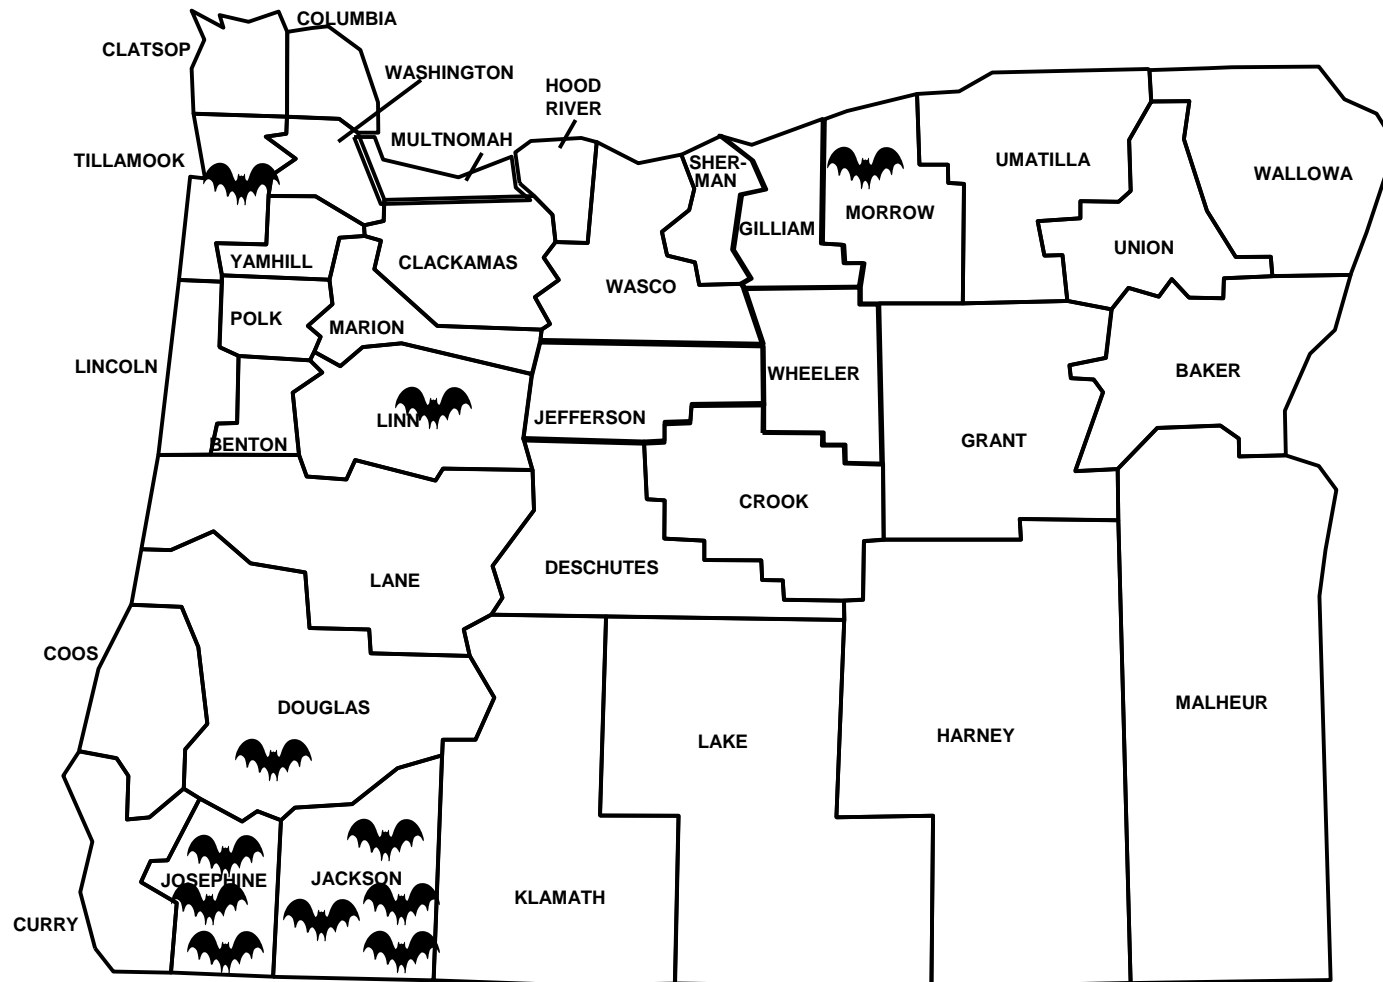

Rabies-positive animals, Oregon 2009

 = 1 Bat