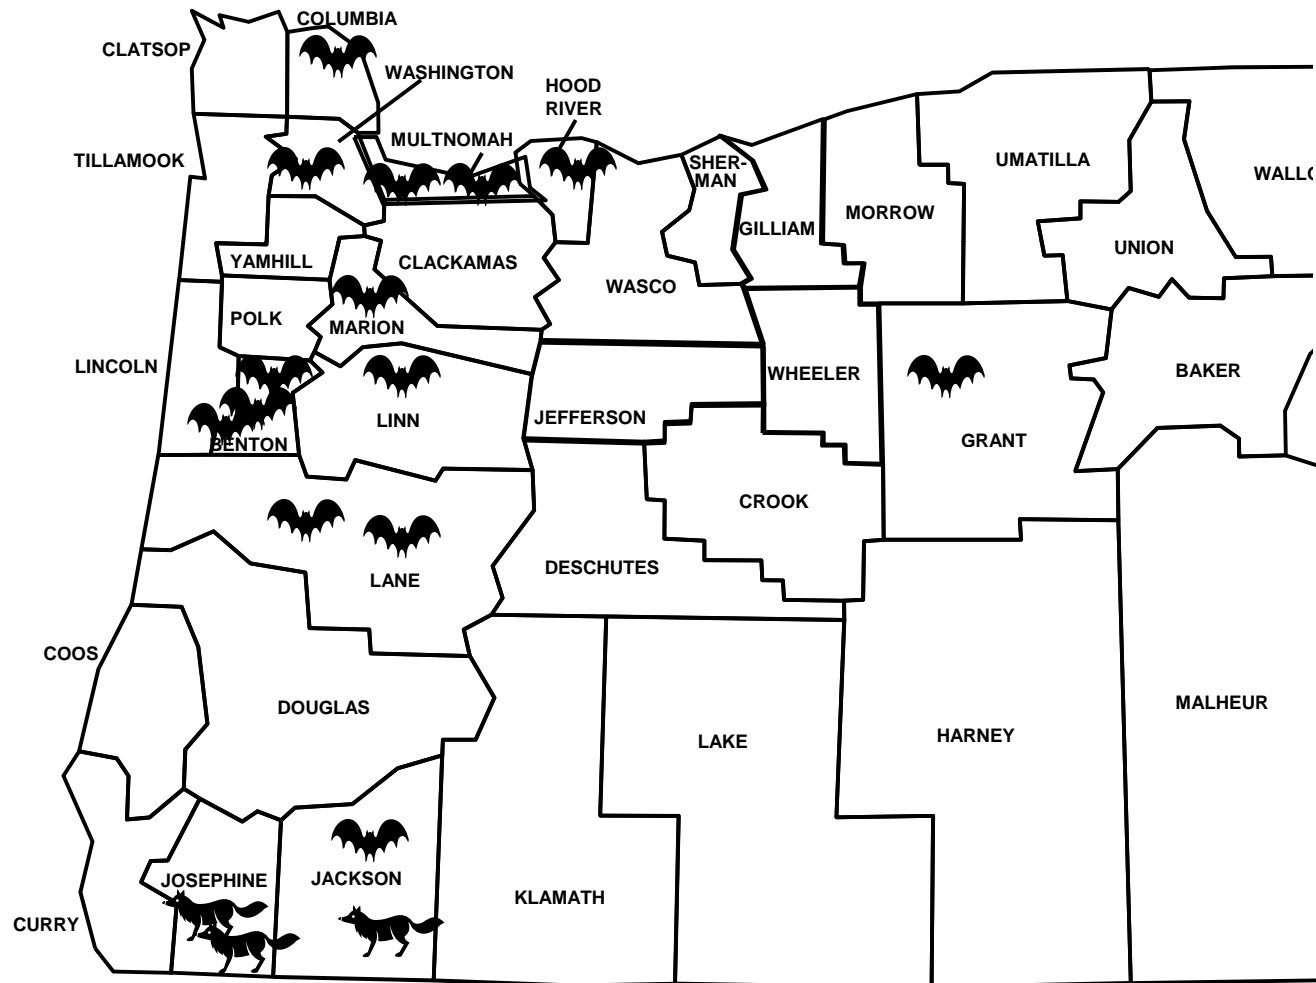

Rabies-positive animals

Oregon, 2012

Month	County	Species
May	Jackson	1 Bat
May	Multnomah	1 Bat
June	Washington Marion	1 Bat 1 Bat
July	Benton Linn	1 Bat 1 Bat
Aug	Josephine Benton Columbia Multnomah	1 Fox 1 Bat 1 Bat 1 Bat
Sept	Hood River Lane Grant	1 Bat 1 Bat 1 Bat
October	Benton Lane Josephine	1 Bat 1 Bat 1 Fox
November	Jackson	1 Fox

Fox

Bat