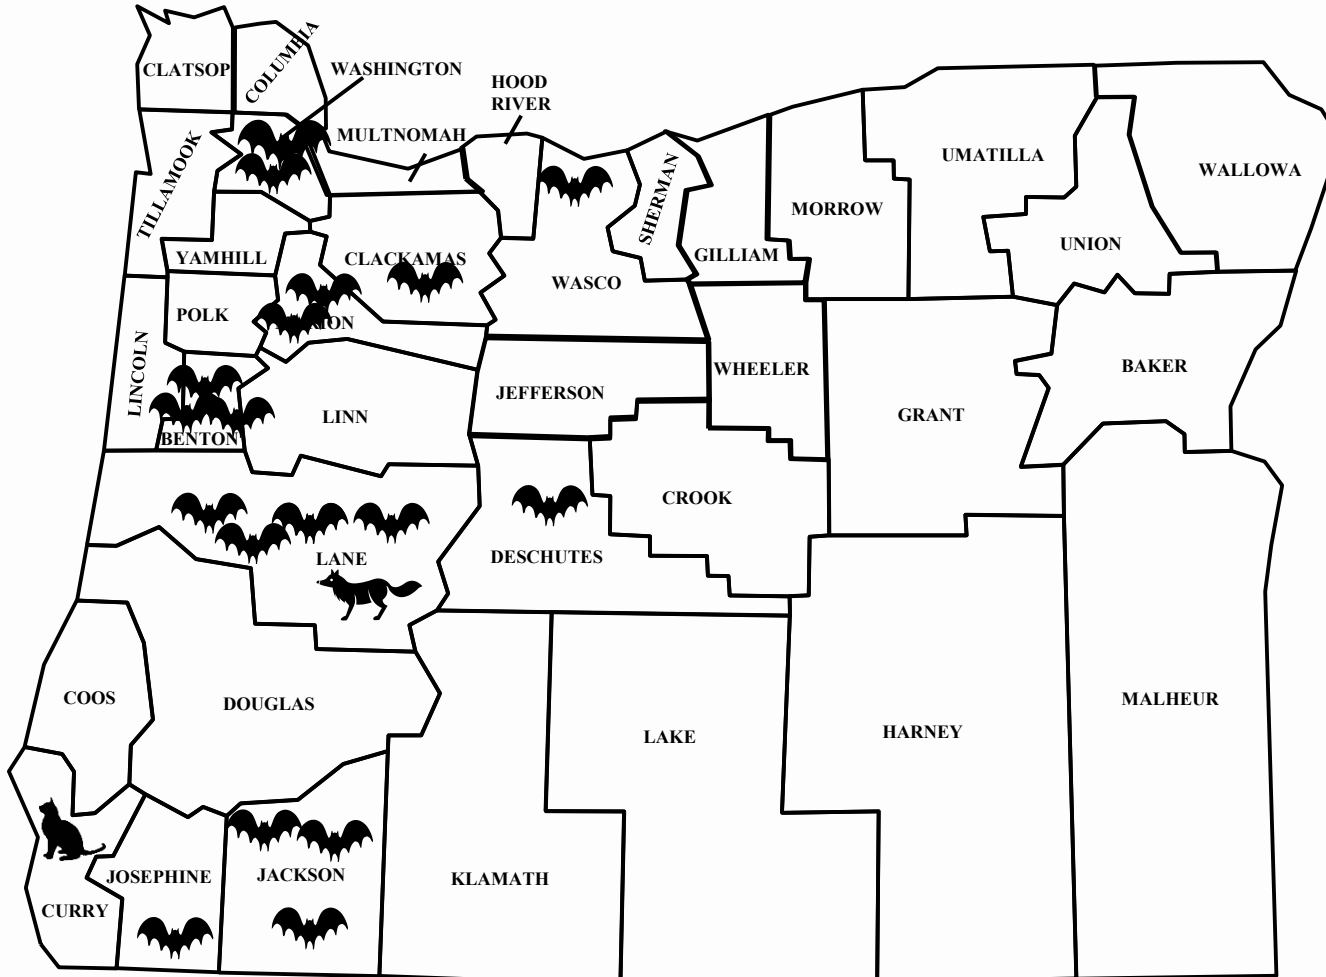

Rabies-positive Animals Oregon 2015

Month	County	Species
May	Benton	Bat
June	Josephine	Bat
	Washington	Bat
	Deschutes	Bat
July	Marion	Bat
August	Jackson	Bat
	Wasco	Bat
	Benton	Bat
	Washington	Bat
	Clackamas	Bat
	Jackson	Bat
	Marion	Bat
September	Lane	Bat
	Benton	Bat
	Lane	Bat
	Lane	Bat
	Lane	Fox
October	Curry	Cat
	Lane	Bat
December	Jackson	Bat