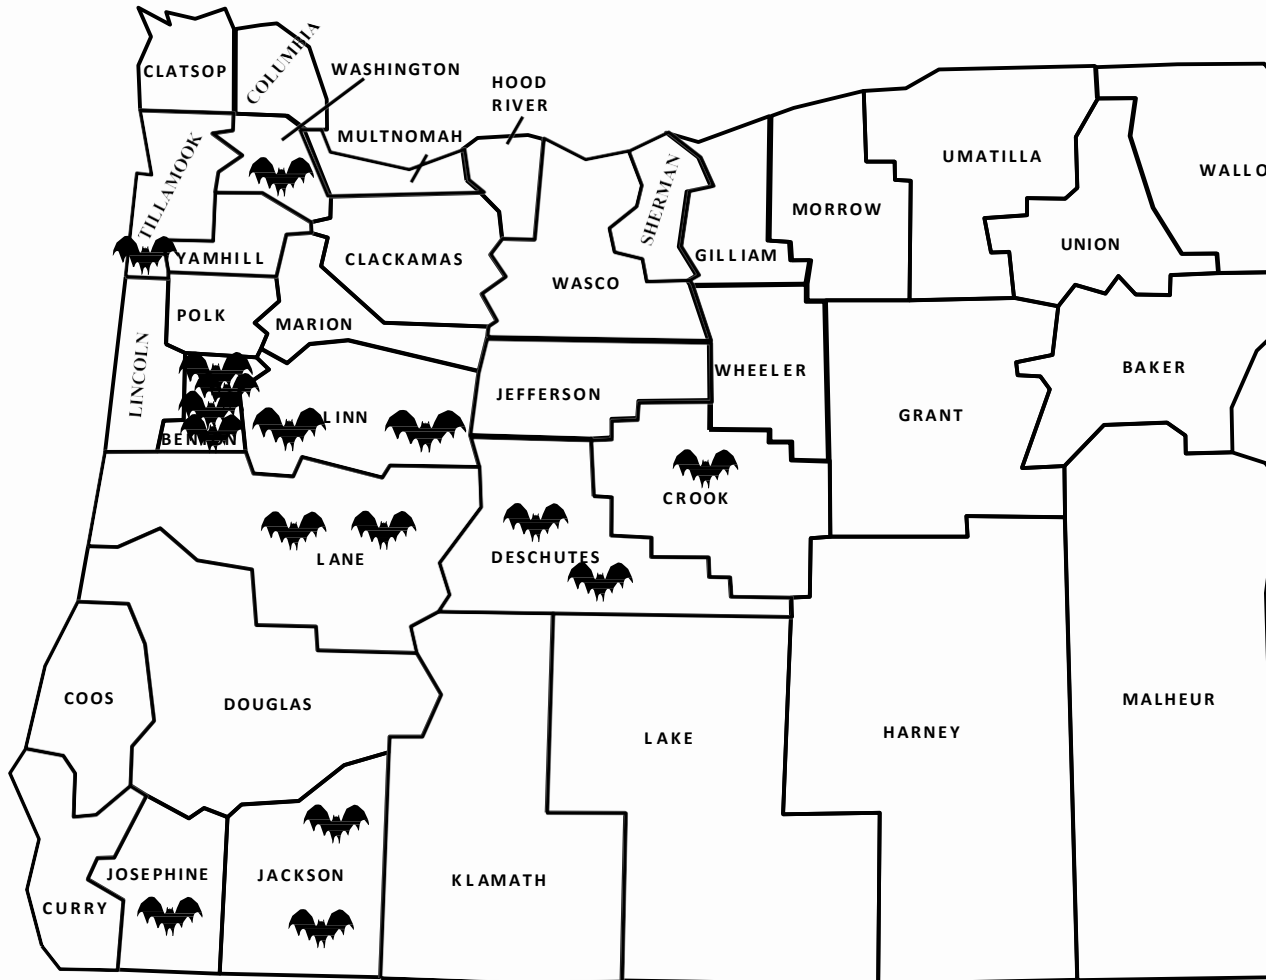

# Rabies-positive Animals Oregon, 2018

Month	County	Species
May	Crook	Bat
June	Clackamas	Bat
	Josephine	Bat
	Benton	Bat
July	Linn	Bat
	Benton	Bat
	Jackson	Bat
	Tillamook	Bat
	Benton	Bat
Aug	Deschutes	Bat
	Lane	Bat
	Deschutes	Bat
September	Lane	Bat
	Benton	Bat
November	Jackson	Bat