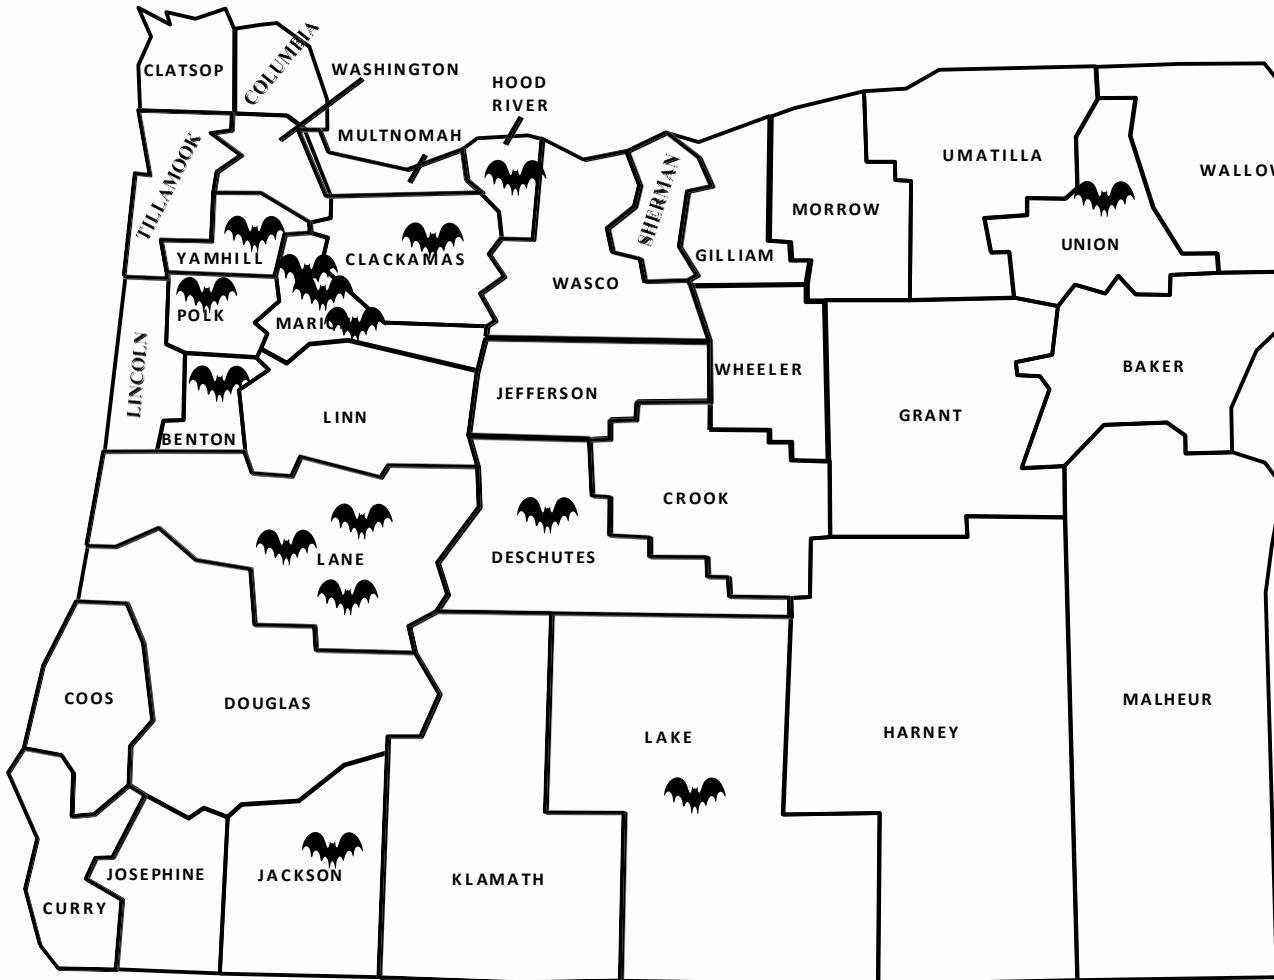

# Rabies-positive Animals Oregon, 2020

Month	County	Species
May	Lane	Bat
June	Marion Benton Clackamas	Bat Bat Bat
July	Hood River	Bat
August	Deschutes	Bat
September	Marion Jackson Marion Yamhill Lake Union Lane Lane	Bat Bat Bat Bat Bat Bat Bat Bat
October	Polk	Bat