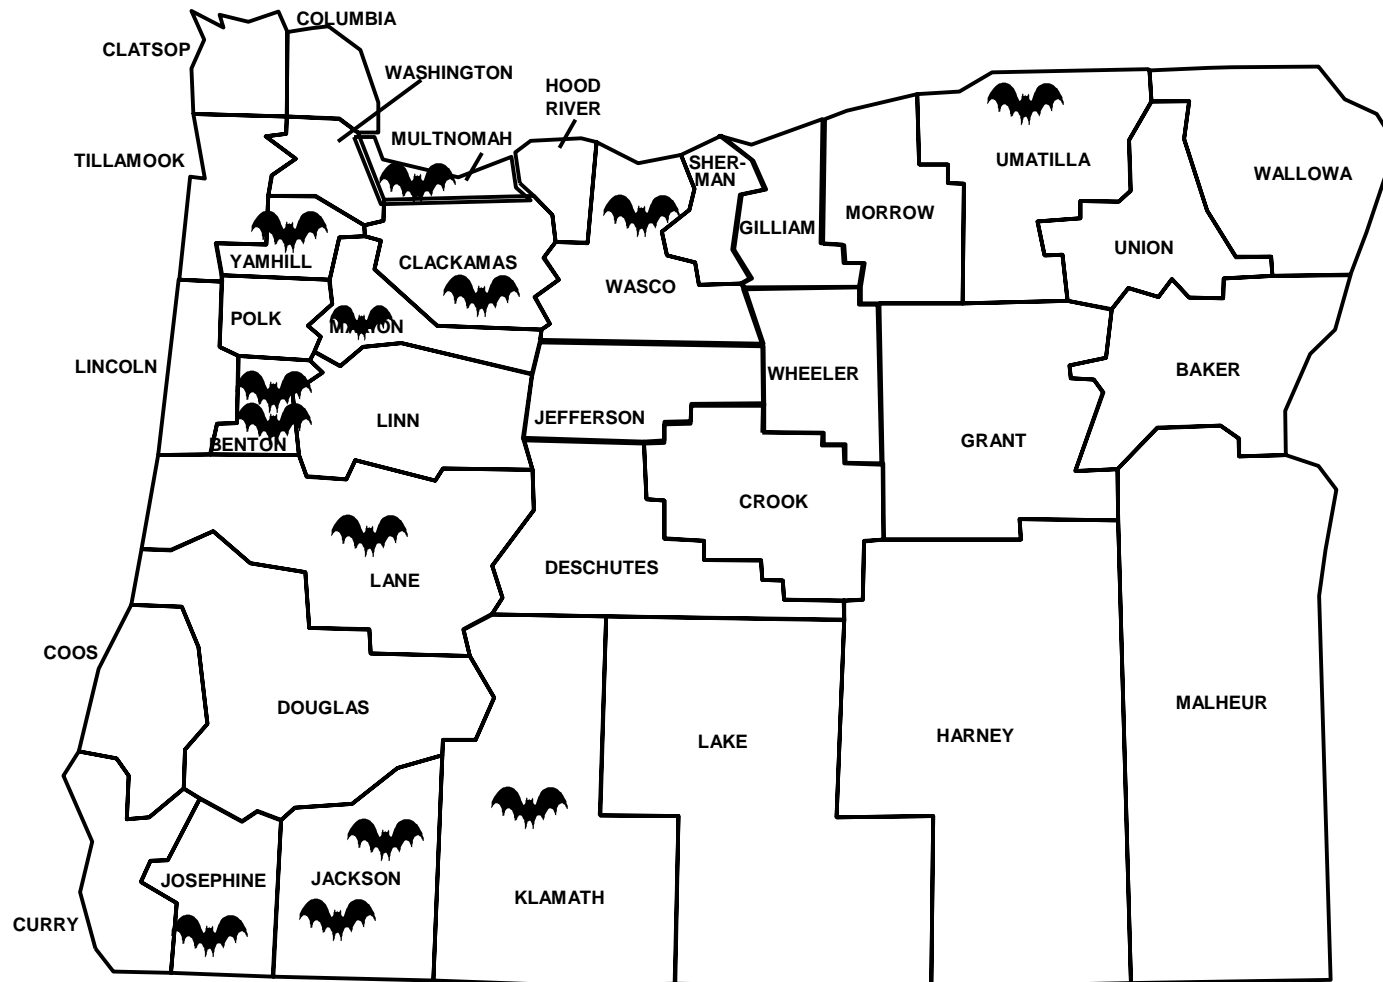

# Rabies-positive animals, Oregon 2008

 = 1 Bat