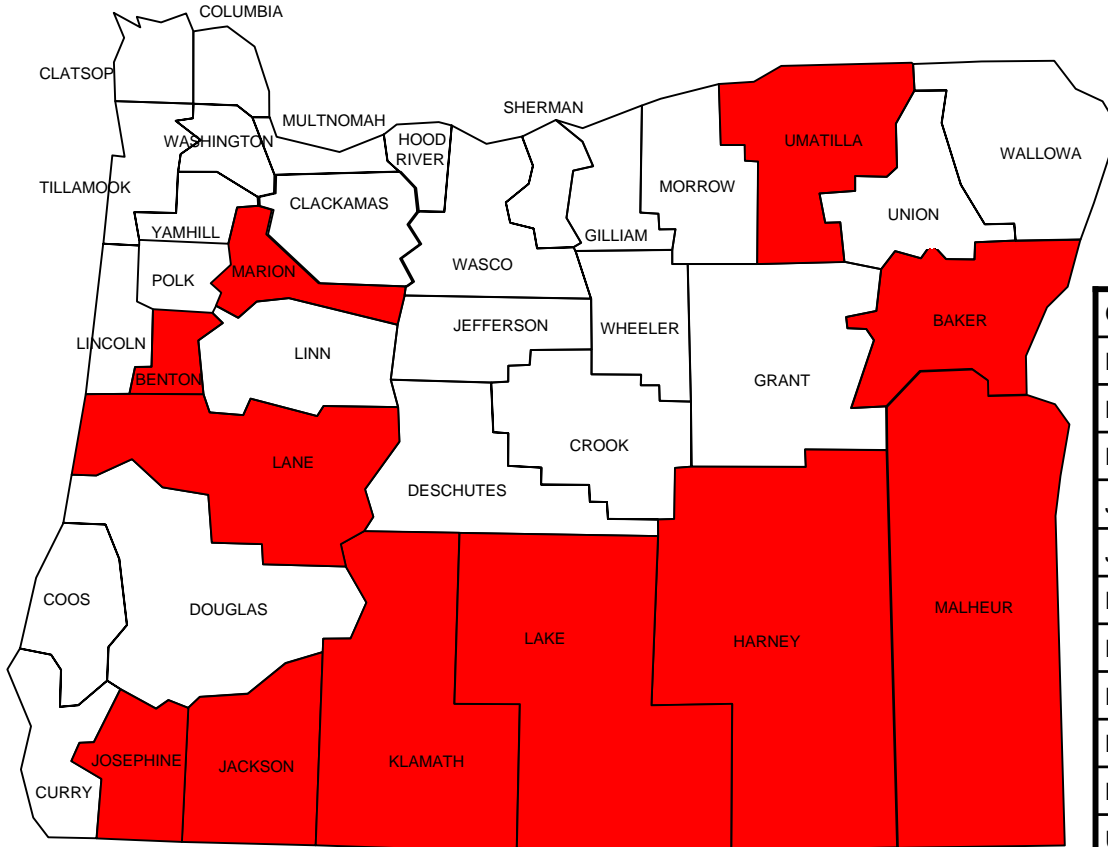

# WEST NILE VIRUS CASES

## OREGON MAP 2005

County	Humans	Birds	Horses	Mosquitoes	Chickens
Baker	0	0	1	0	0
Benton	1*	0	0	0	0
Harney	0	0	10	0	0
Jackson	1	9	5	8	6
Josephine	0	1	1	0	0
Klamath	0	2	3	0	0
Lane	1	0	0	0	0
Lake	0	1	0	0	0
Malheur	4	1	2	0	0
Marion	1*	0	0	0	0
Umatilla	0	0	1	0	0
<b>Total</b>	<b>8</b>	<b>14</b>	<b>23</b>	<b>8</b>	<b>6</b>
<b>* Infections acquired out of state</b>					