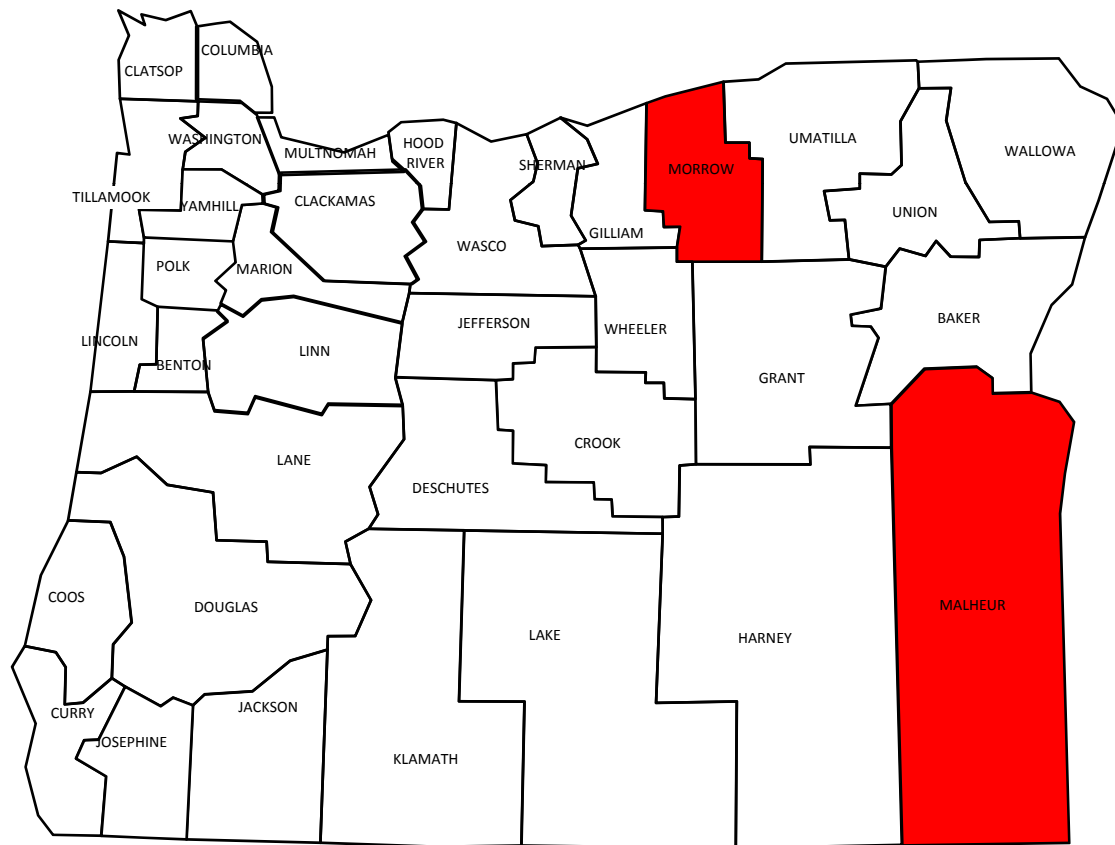

WEST NILE VIRUS

OREGON MAP, 2010

County	Human	Chicken	Birds/Raptor	Horses	Mosquitoes
Malheur	0	0	0	0	2
Morrow	0	0	0	0	2
Total	0	0	0	0	4

Updated: August 31, 2010