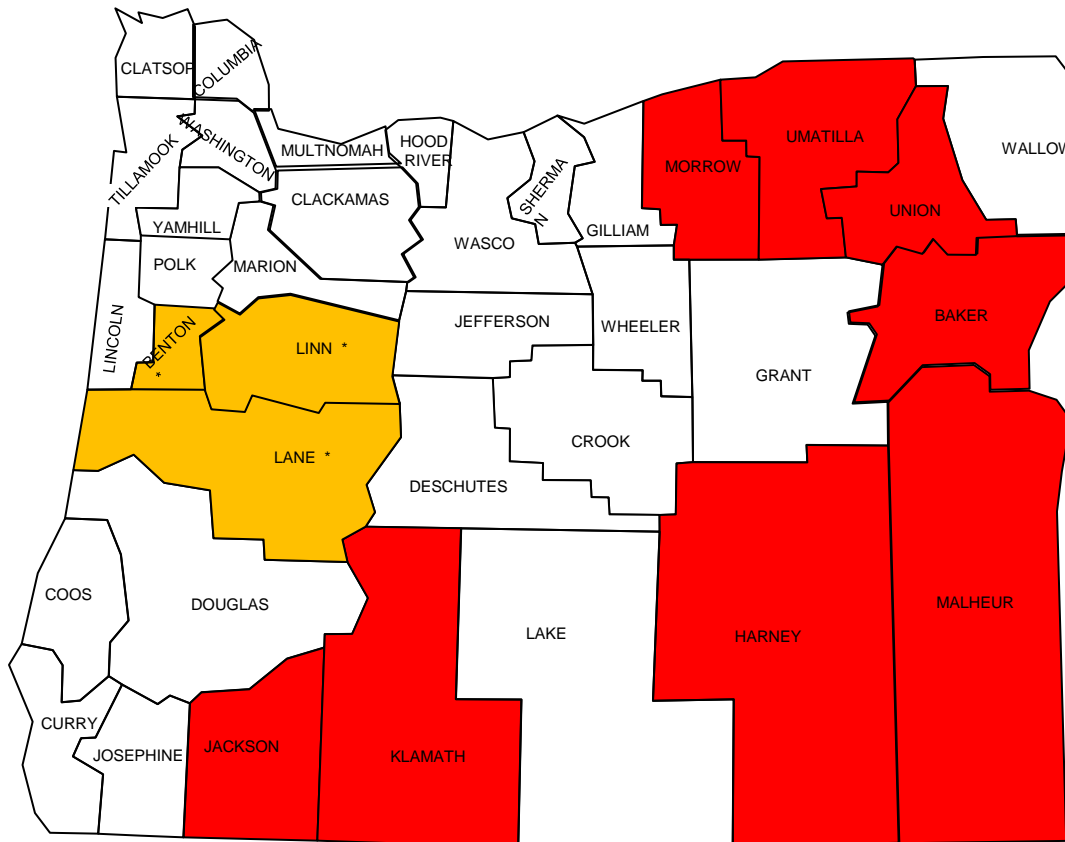

WEST NILE VIRUS OREGON MAP 2013

County	Human	Chicken	Birds	Horses	Mosquitoes
Harney	2				
Malheur	11		2	1	61
Baker					13
Benton	1				
Jackson					4
Klamath				1	4
Lane	1				
Linn	1				
Morrow					2
Umatilla				3	2
Union				1	3
Total	16		2	6	89
*Cases acquired out-of state					