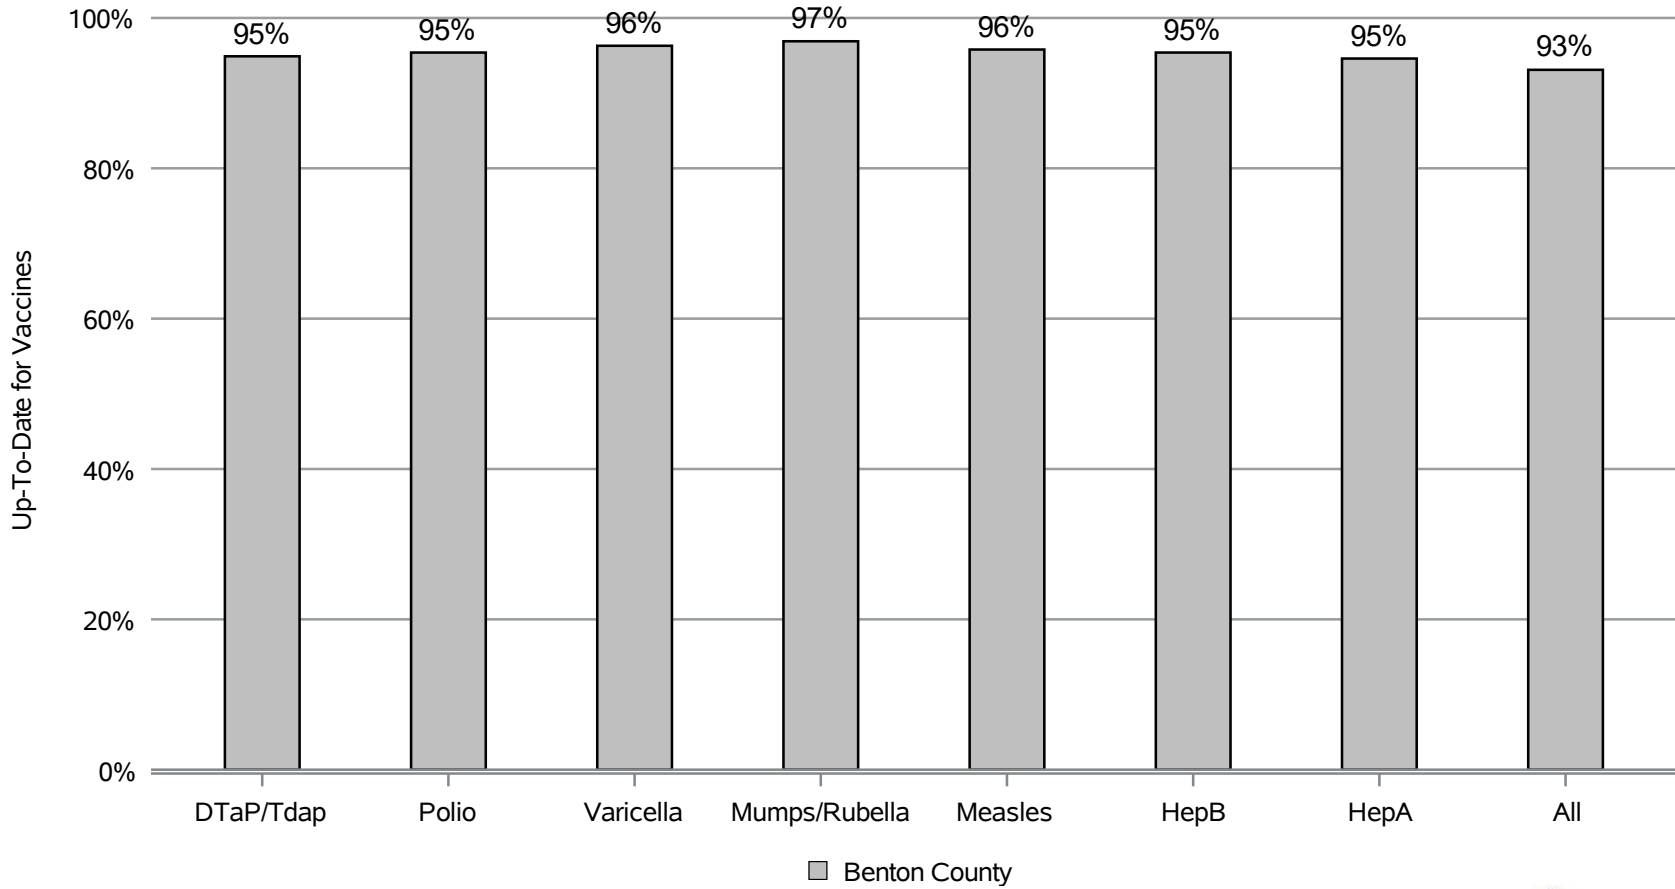

How many school-age kids* are up-to-date on vaccines in Benton County

*Kindergarten through 12th grade
Assessment Date: February 27, 2023
Data Source: Immunization Primary Review Summary Reports