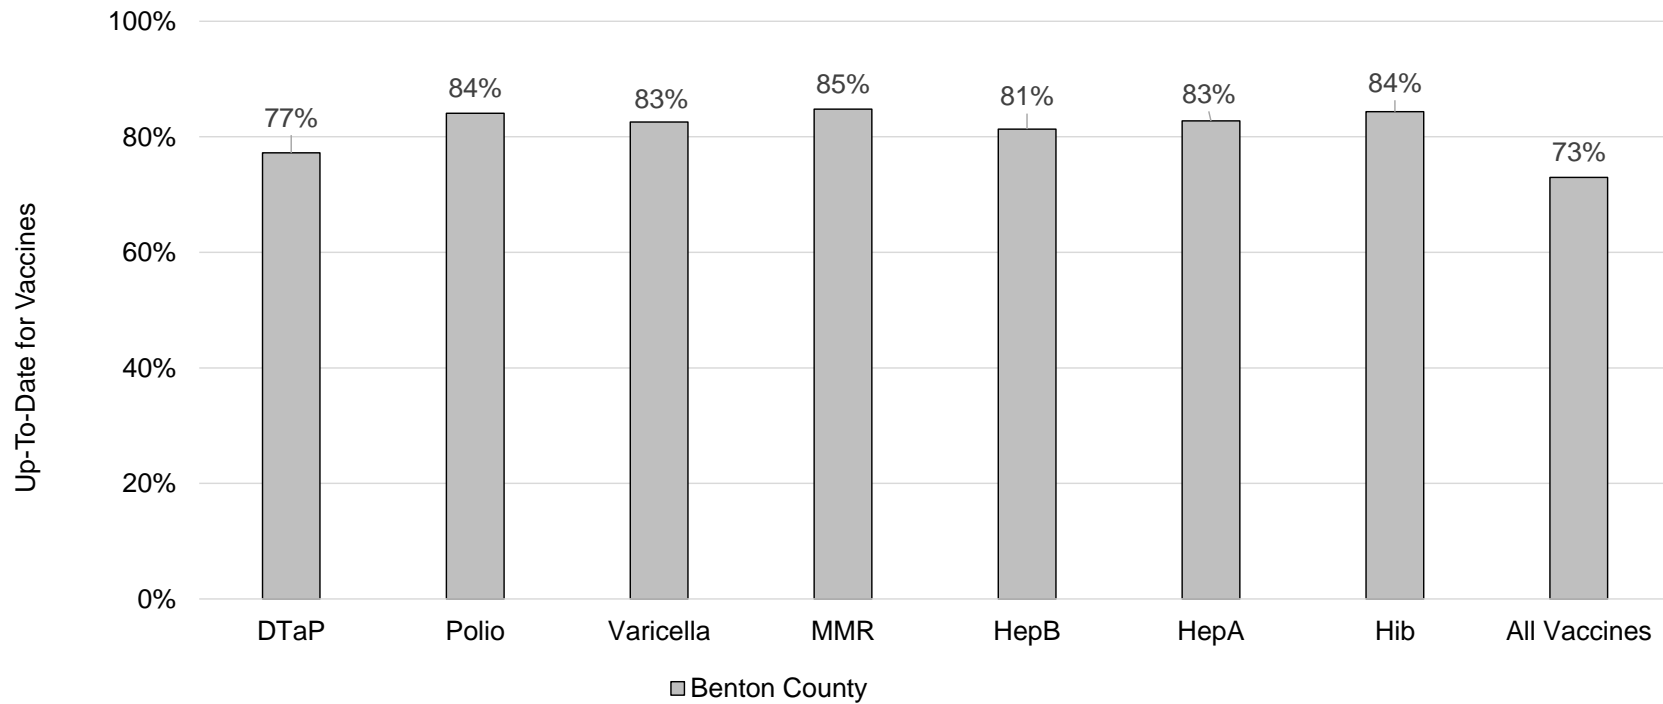

How many school-age kids* are up-to-date on vaccines in your county?

*Kindergarten through 12th grade

Assessment date: 03/01/2021

Data source: Immunization Primary Review Summary Reports

■ Benton

How many kids younger than school-age* are up-to-date on vaccines in your county?