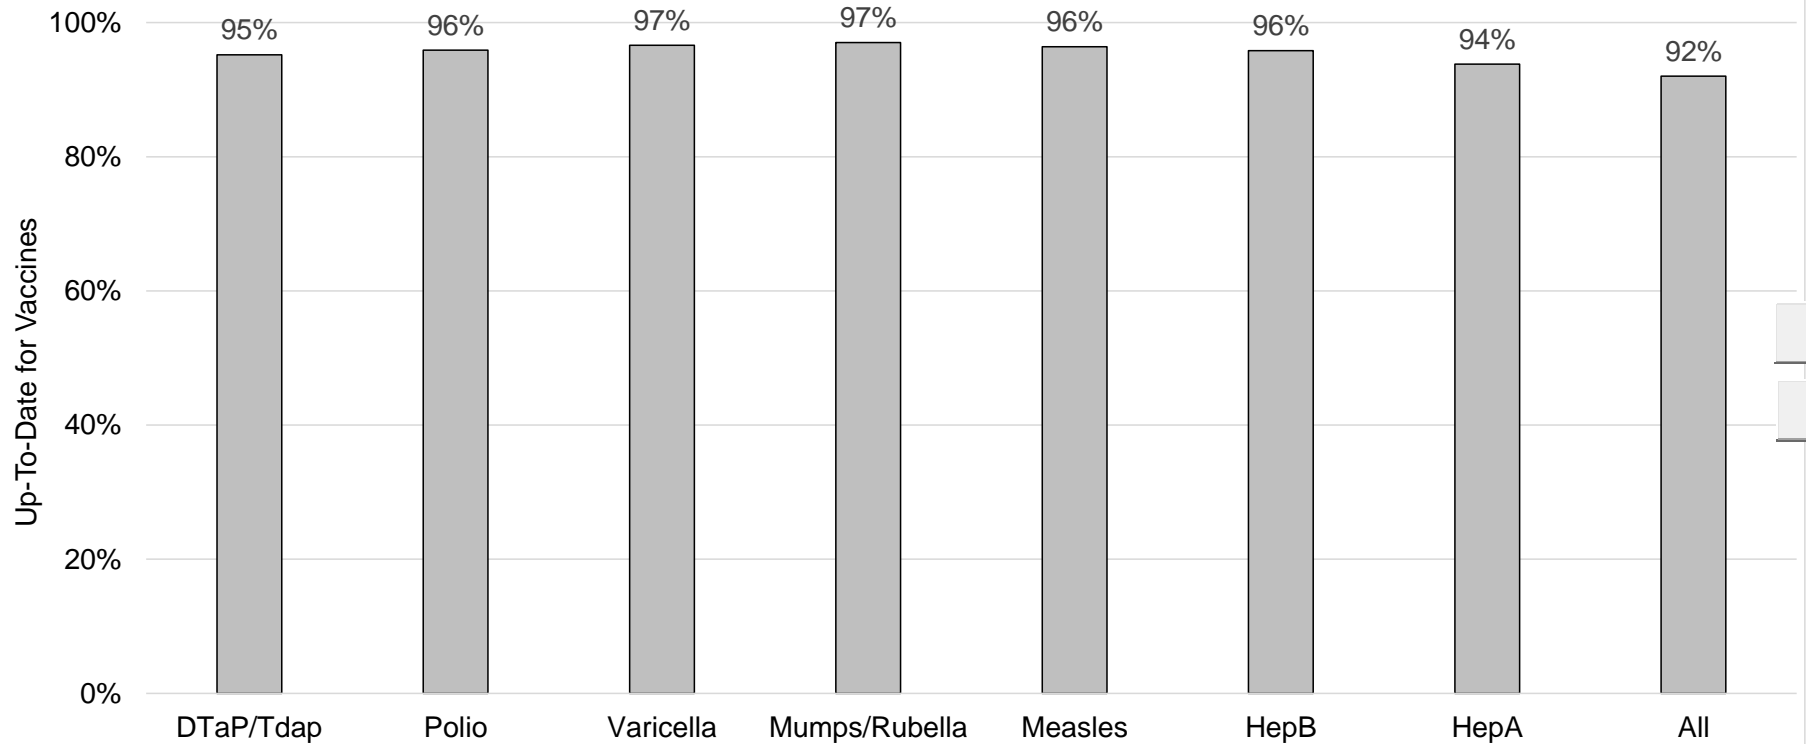

How many school-age kids* are up-to-date on vaccines in your county?

*Kindergarten through 12th grade

Assessment date: 03/01/2021

Data source: Immunization Primary Review Summary Reports

■ Benton

How many kids younger than school-age* are up-to-date on vaccines in your county?