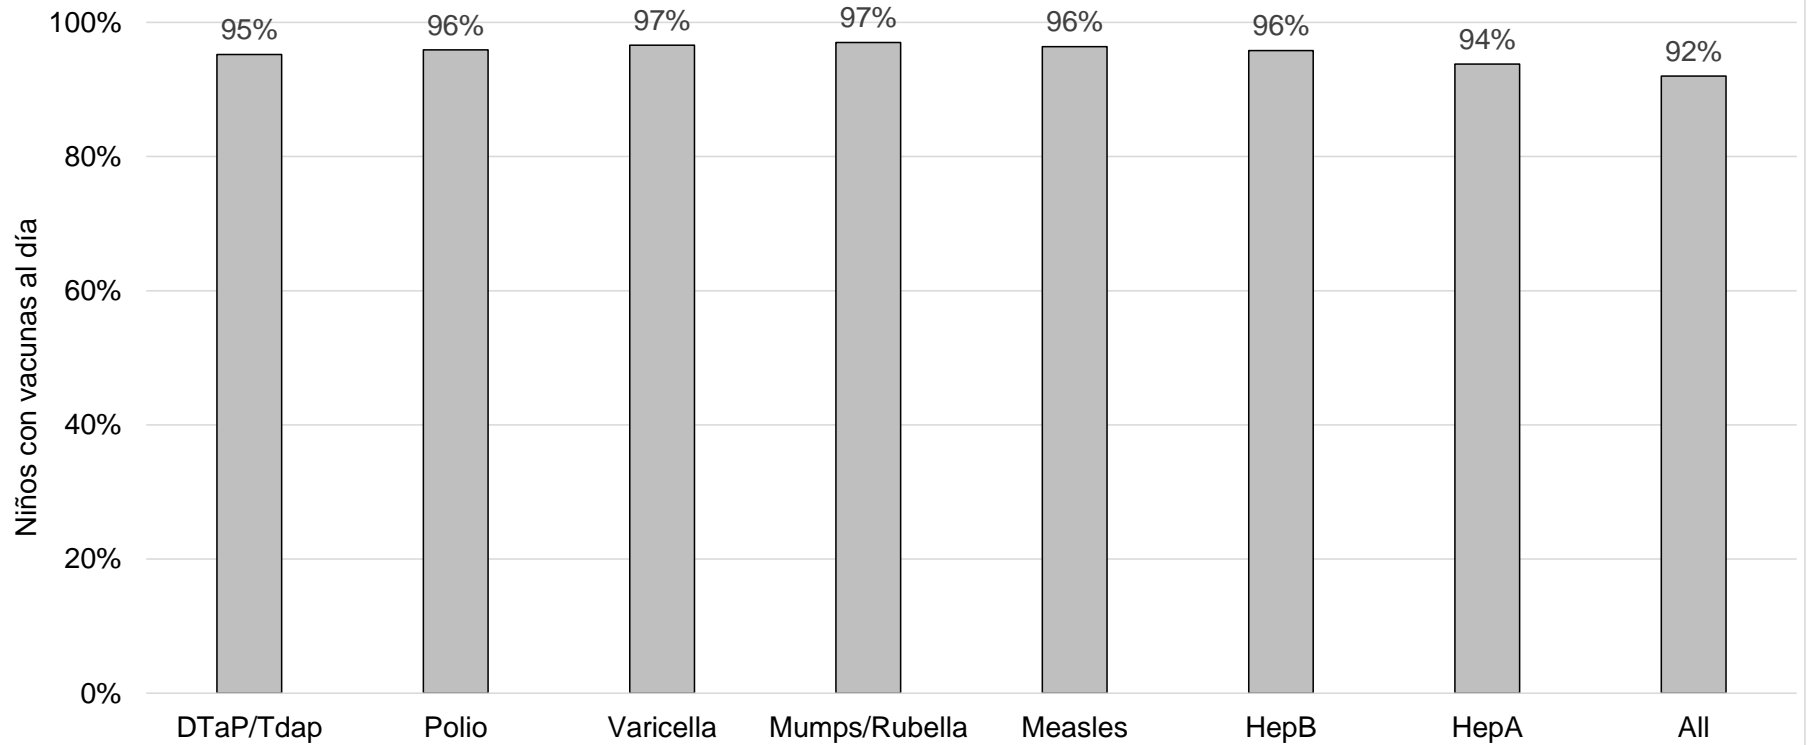

¿Cuántos niños en edad escolar* están al día con las vacunas en su condado?

* Jardín de infancia hasta el grado 12

Fecha de evaluación: 01/03/2021

Fuente de datos: Informes de Resumen de Inmunización Primaria

■ Benton