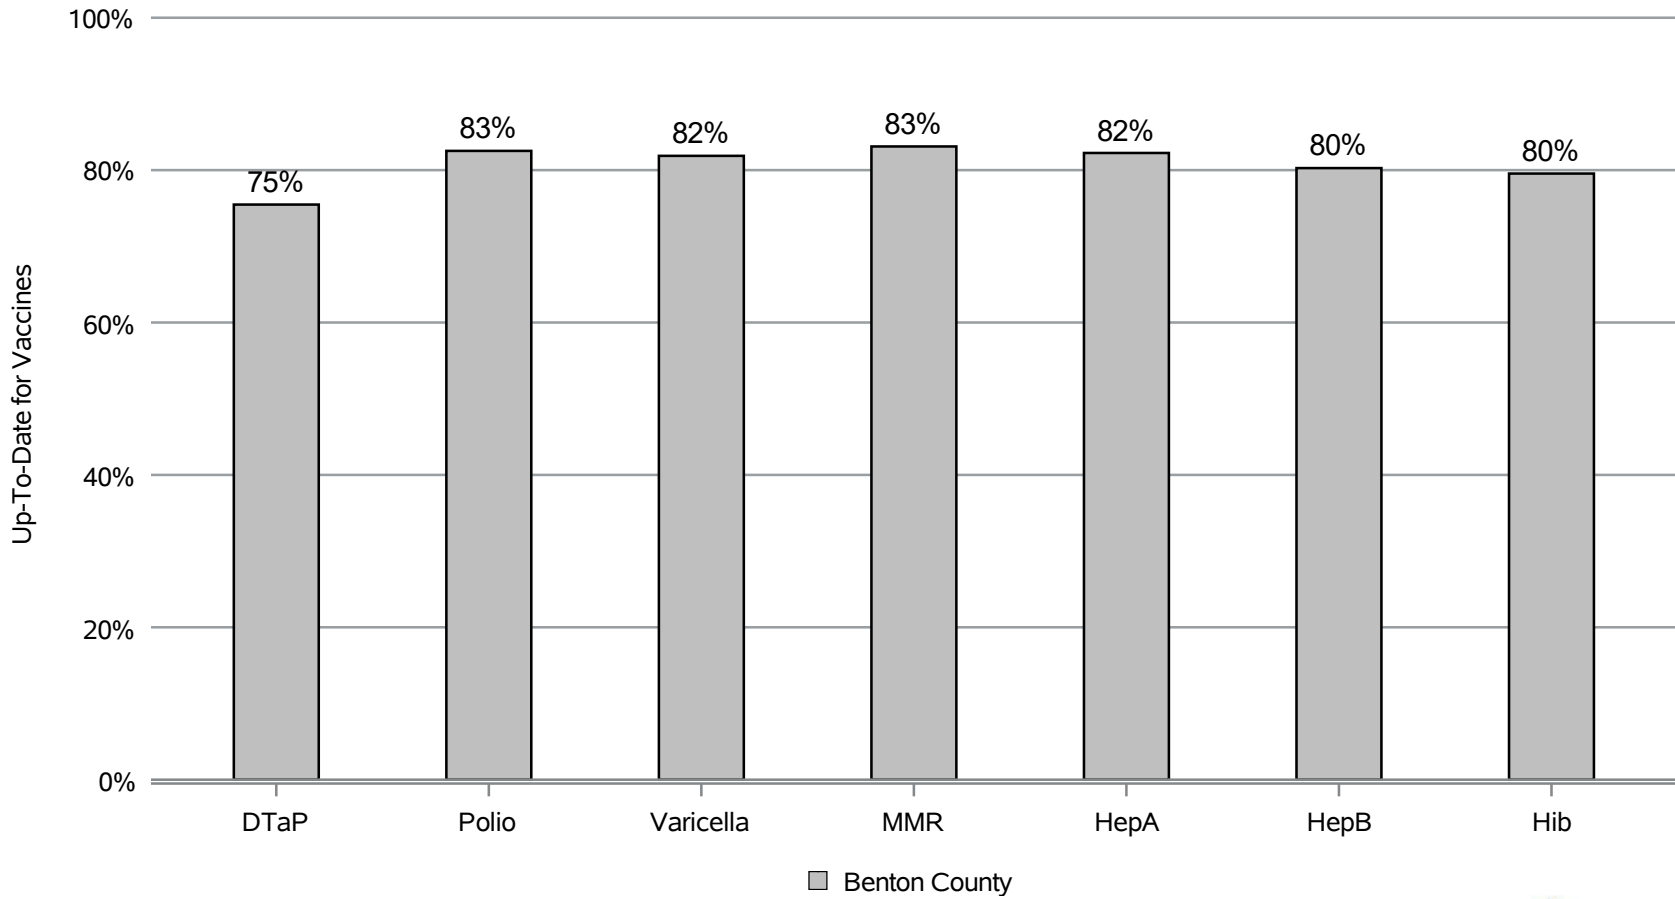

### How many kids younger than school-age\* are up-to-date on vaccines in Benton County?

\*Children age 19 months as of January 11, 2023 through 5 years as of September 1, 2022

Assessment Date: February 27, 2023