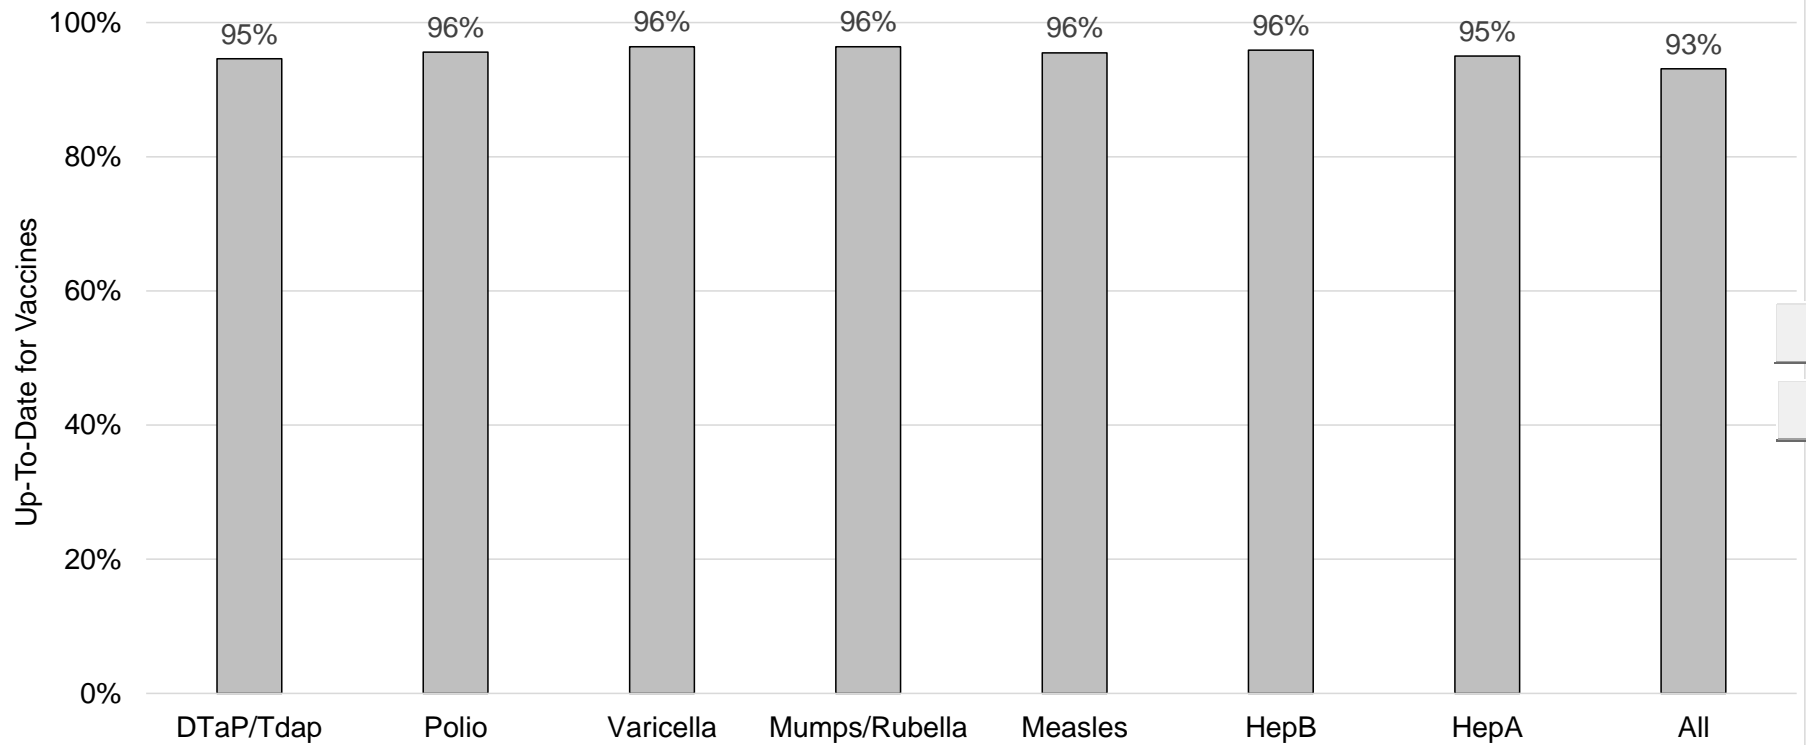

### How many school-age kids\* are up-to-date on vaccines in your county?

\*Kindergarten through 12th grade

Assessment date: 03/01/2021

Data source: Immunization Primary Review Summary Reports

■ Lane

### How many kids younger than school-age\* are up-to-date on vaccines in your county?

\*Children age 19 months as of 01/13/2021 through 5 years as of 09/01/2020

Assessment date: 03/01/2021

Data source: Oregon Alert IIS