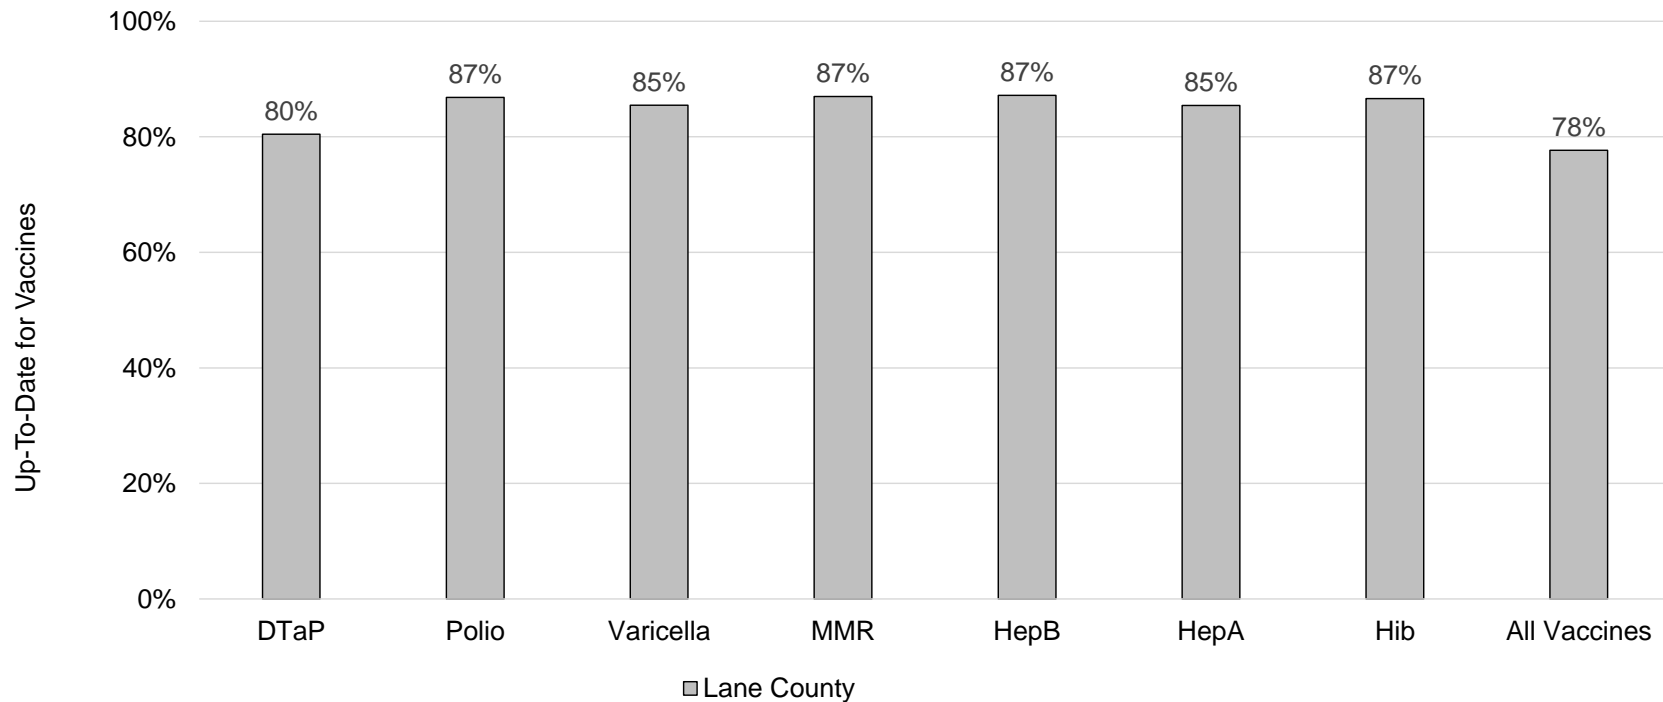

### How many school-age kids\* are up-to-date on vaccines in your county?

\*Kindergarten through 12th grade

Assessment date: 03/01/2021

Data source: Immunization Primary Review Summary Reports

■ Lane

### How many kids younger than school-age\* are up-to-date on vaccines in your county?

\*Children age 19 months as of 01/13/2021 through 5 years as of 09/01/2020

Assessment date: 03/01/2021

Data source: Oregon Alert IIS