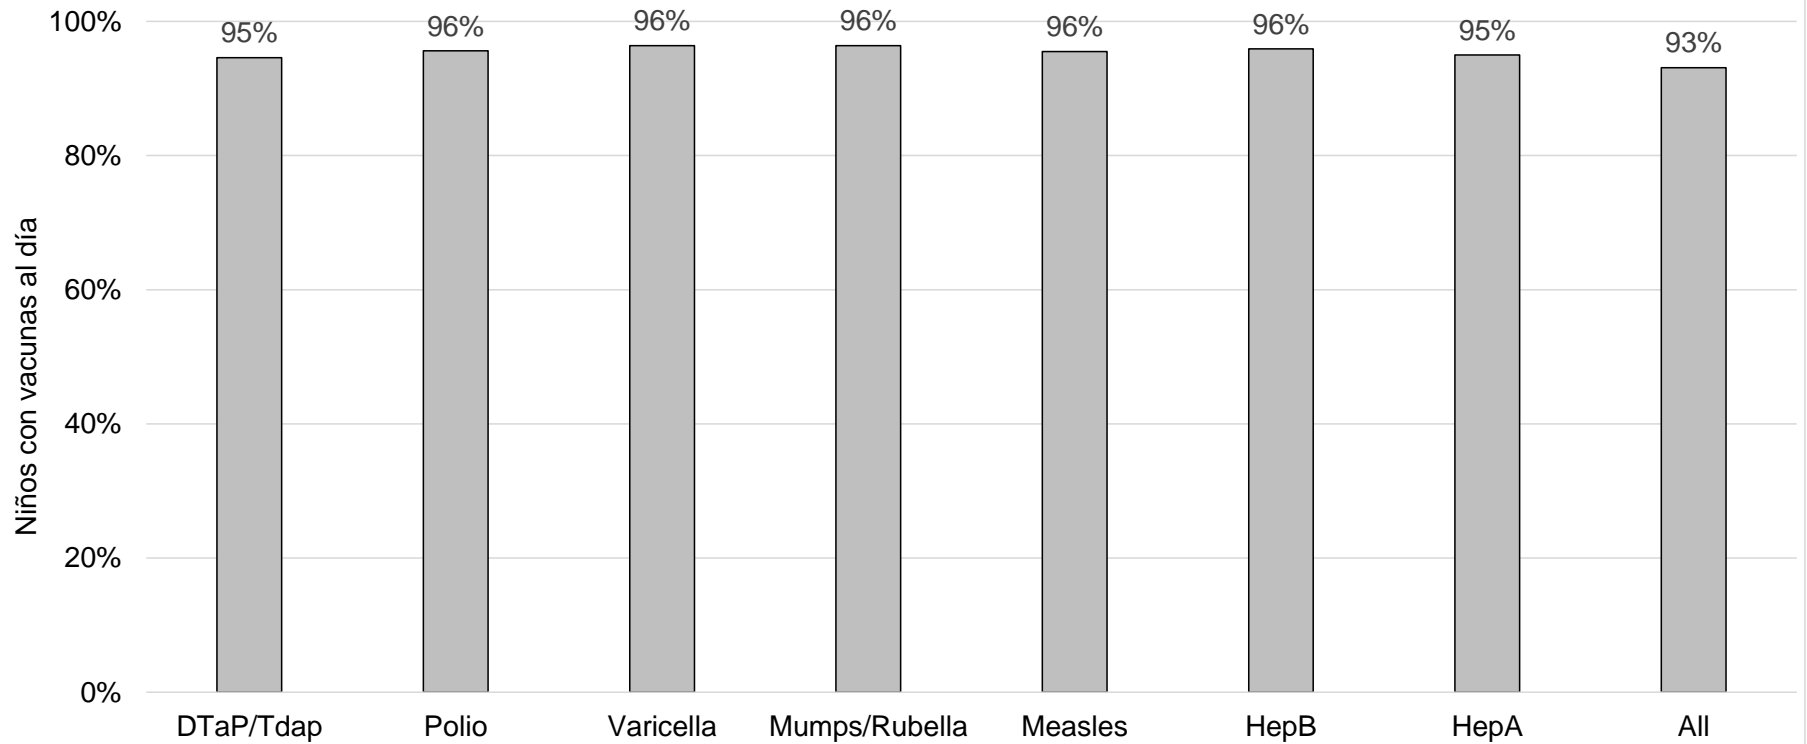

¿Cuántos niños en edad escolar* están al día con las vacunas en su condado?

* Jardín de infancia hasta el grado 12

Fecha de evaluación: 01/03/2021

Fuente de datos: Informes de Resumen de Inmunización Primaria

■ Lane