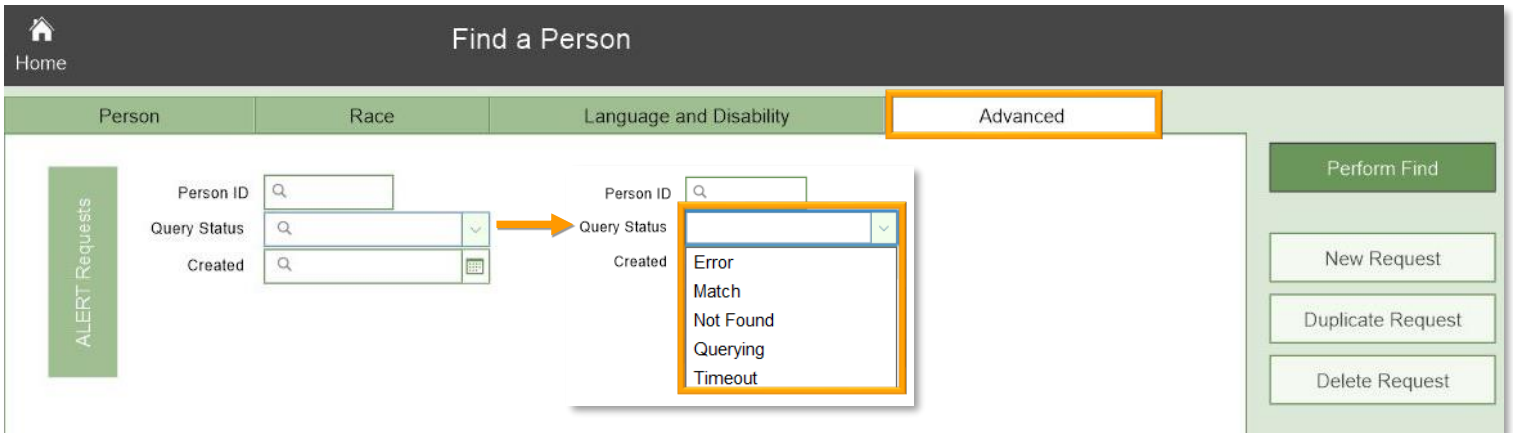

Opera Release Notes

System Update – Wednesday, February 2, 2022

Table of Contents

ALERT Query “Advanced” Tab Added to the “People” Search Screen.....2

You can get this document in other languages, large print, braille, or a format you prefer. Contact the Coronavirus Response and Recovery Unit (CRRU) at 503-979-3377 or email CRRU@dhsoha.state.or.us. We accept all relay calls, or you can dial 711.

Questions? Contact your Organization Administrator or Opera.Support@dhsoha.state.or.us
2/2/2022

ALERT Query “Advanced” Tab Added to the “People” Search Screen

On the **People** search screen:

The **Advanced** tab was added. On this tab, you can search for ALERT query requests: