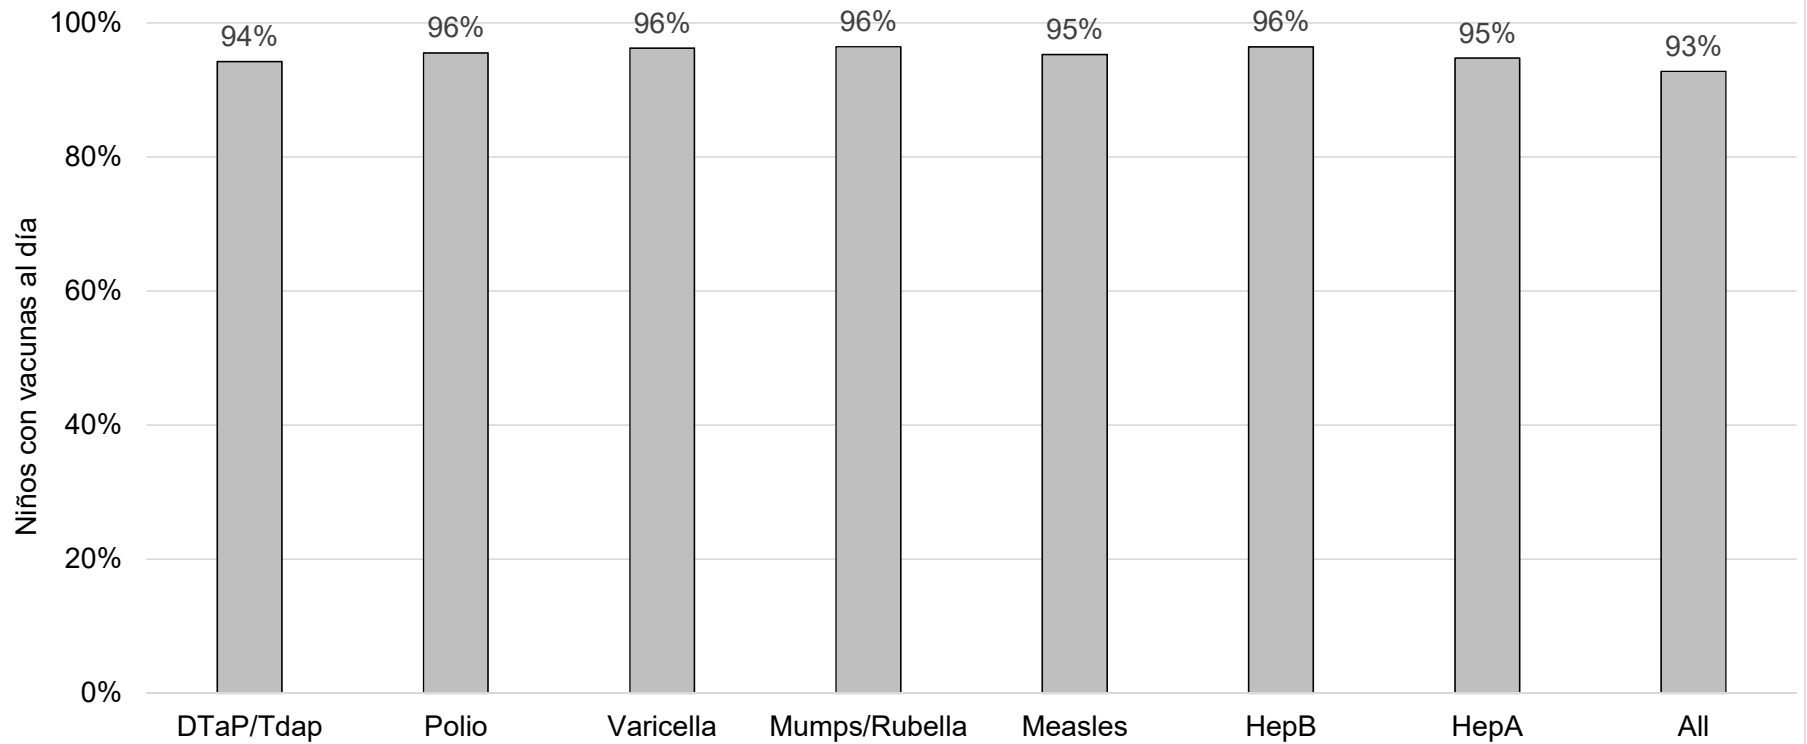

¿Cuántos niños en edad escolar* están al día con las vacunas en su condado?

* Jardín de infancia hasta el grado 12

Fecha de evaluación: 04/03/2019

Fuente de datos: Informes de Resumen de Inmunización Primaria

■ Douglas County