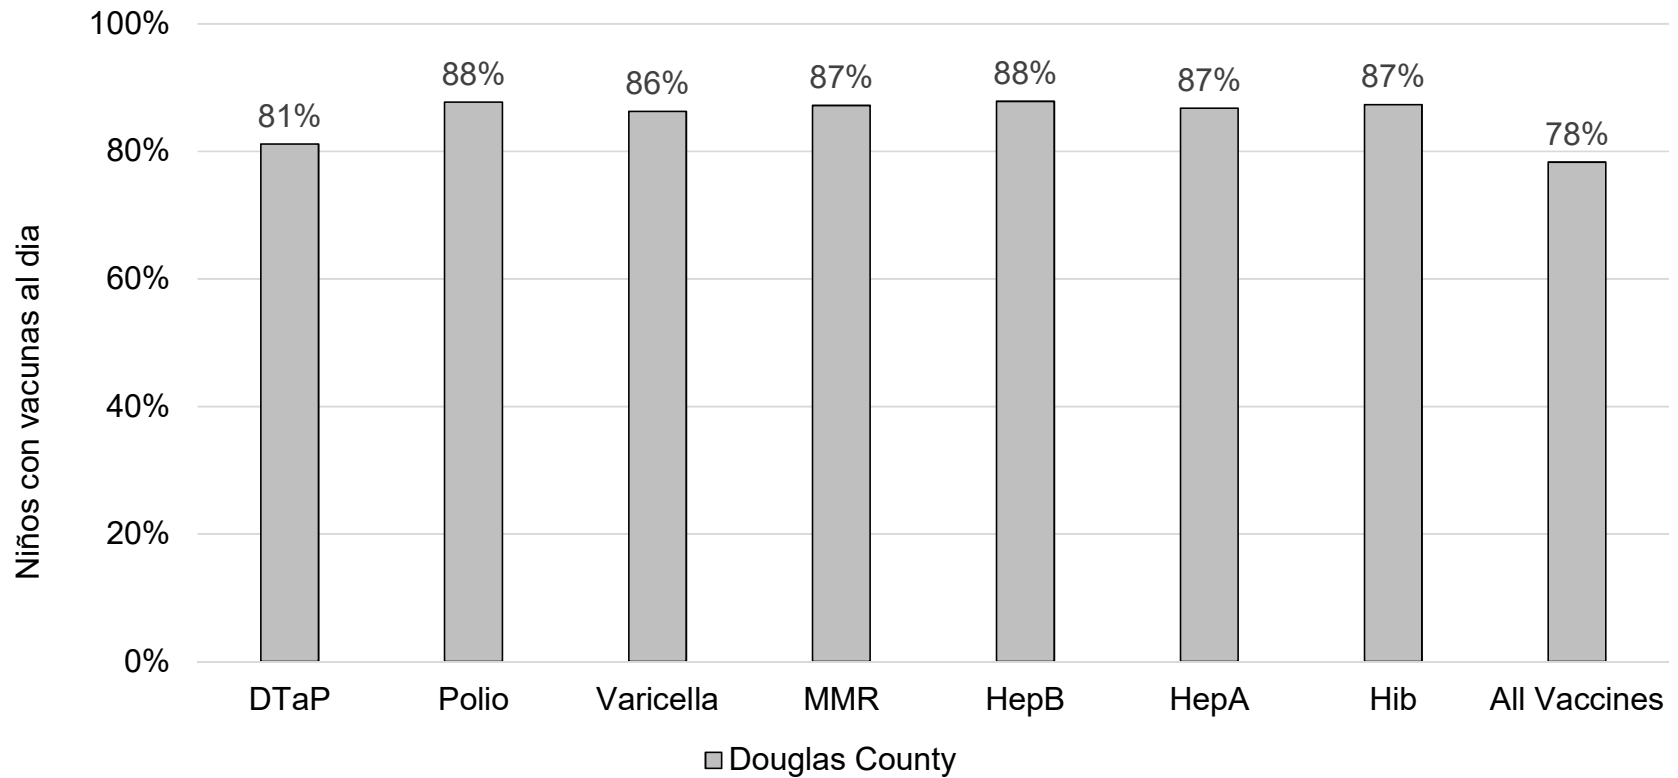

### How many kids younger than school-age\* are up-to-date on vaccines in your county?

\*Children age 19 months as of 01/16/2019 to 5 years as of 09/01/2018

Assessment date: 03/04/2019

Data source: Oregon Alert IIS

### Cuántos niños menores de edad escolar\* están al día con vacunas en su condado?

\*Niños de 19 meses de edad en 01/16/2019 hasta 5 años de edad

Fecha de evaluación: 03/04/2019

Fuente de datos: Oregon Alert

### How many school-age kids\* are up-to-date on vaccines in your county?

\*Kindergarten through 12th grade

Assessment date: 03/04/2019

Data source: Immunization Primary Review Summary Reports

■ Douglas County

■ Douglas County