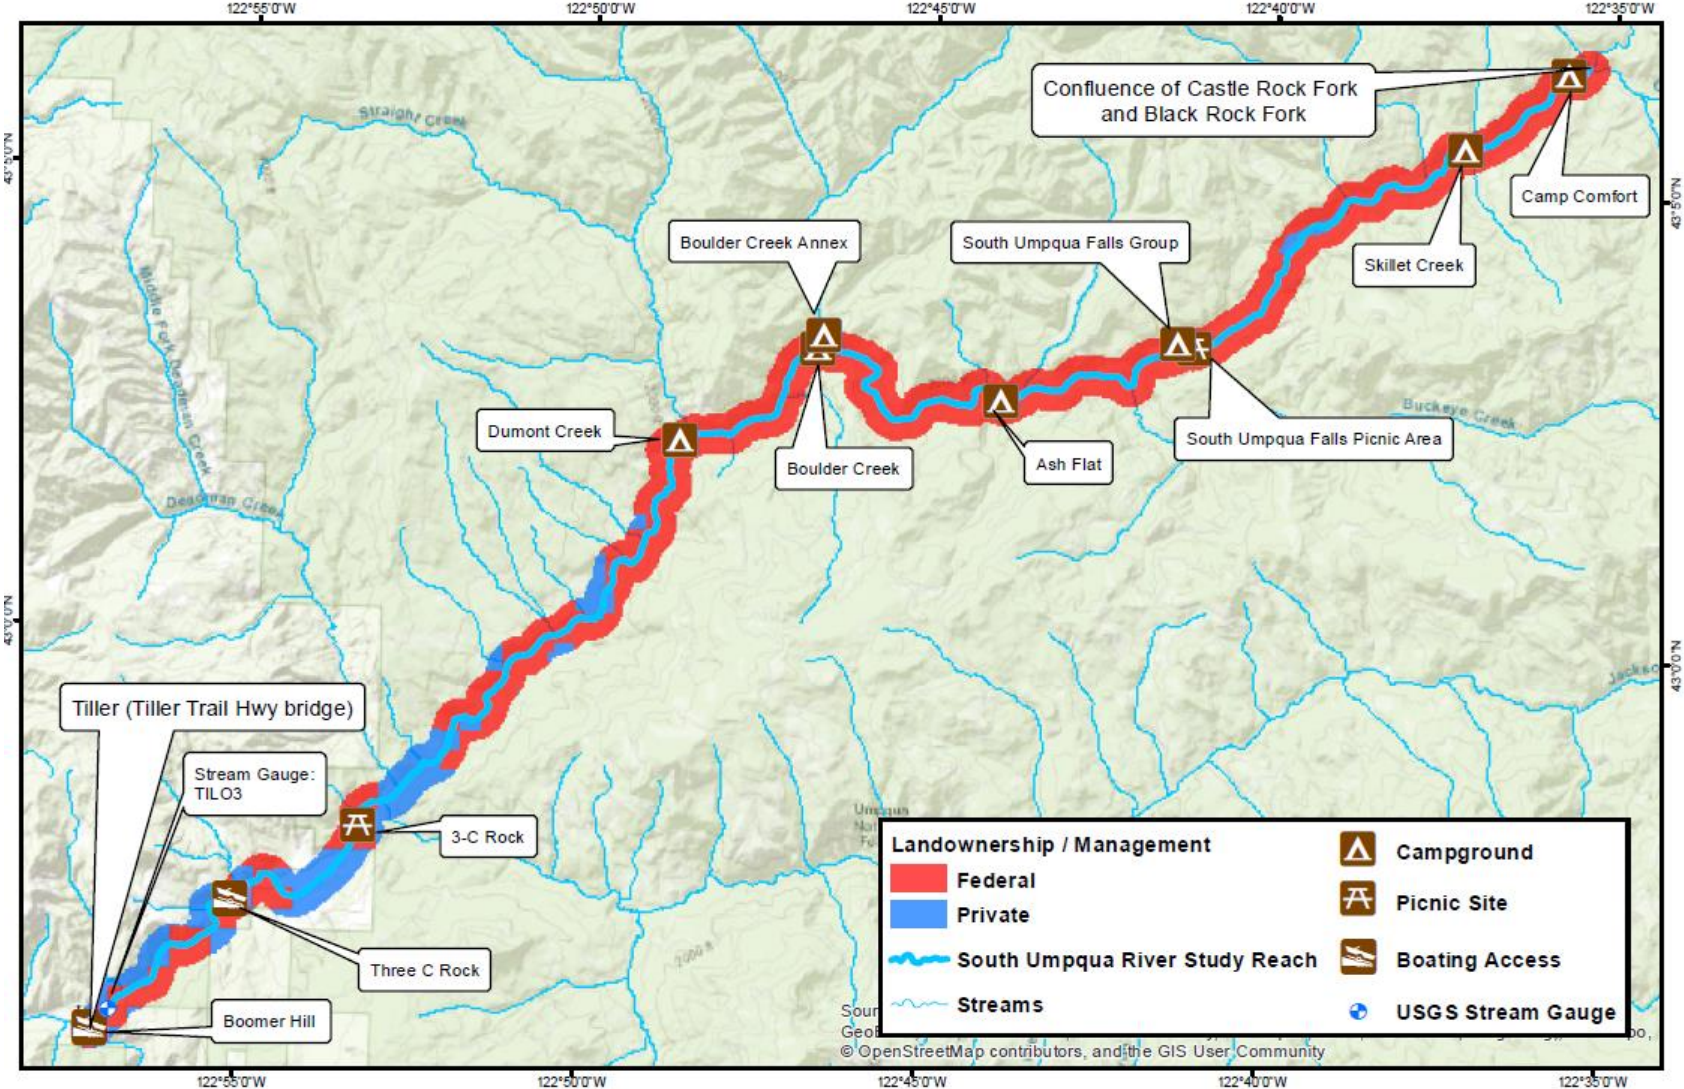

Oregon Scenic Waterways Program – South Umpqua River Study Area

Map is approximate and is for discussion purposes only