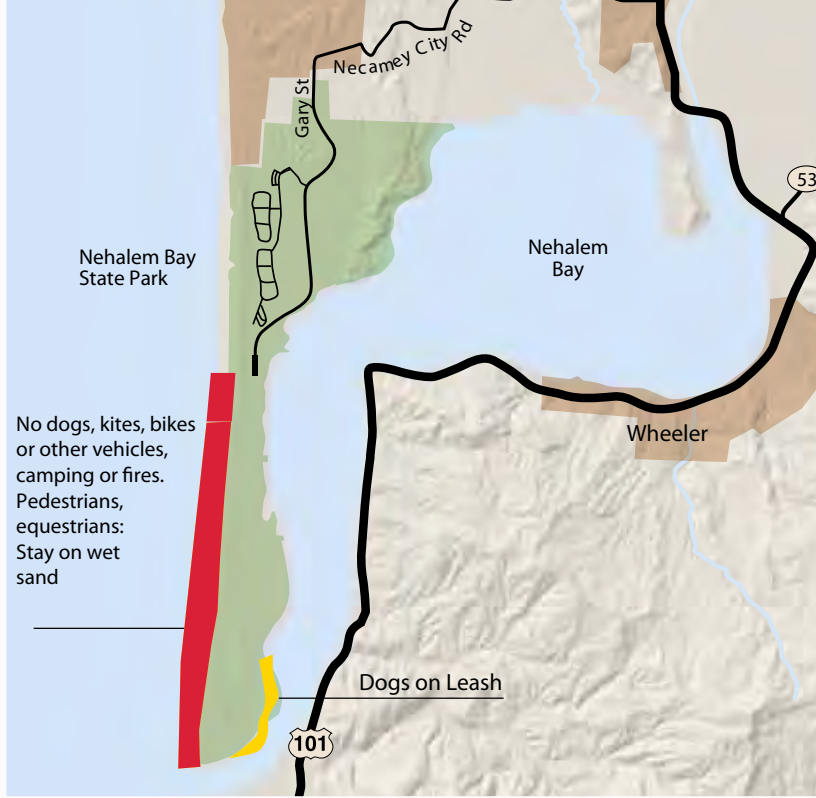

2017 Snowy Plover Management Areas (North Coast)

Clatsop Spit

*March 15 - July 15

Dogs on Leash
& No Vehicles

LEGEND

During Nesting Season*

- Dogs on Leash
- Dogs on Leash
No Vehicles
(motorized or non-motorized)
- No Dogs, No Kites
No Vehicles
(motorized or non-motorized)

NOTE: Maps not to scale. Lines enlarged for visual clarity and may not reflect actual trails or boundaries.

Necanicum Spit

*March 15 - July 15 To Fort Stevens

Nehalem Spit

*March 15 - Sept 15

South Sand Lake

*March 15 - July 15